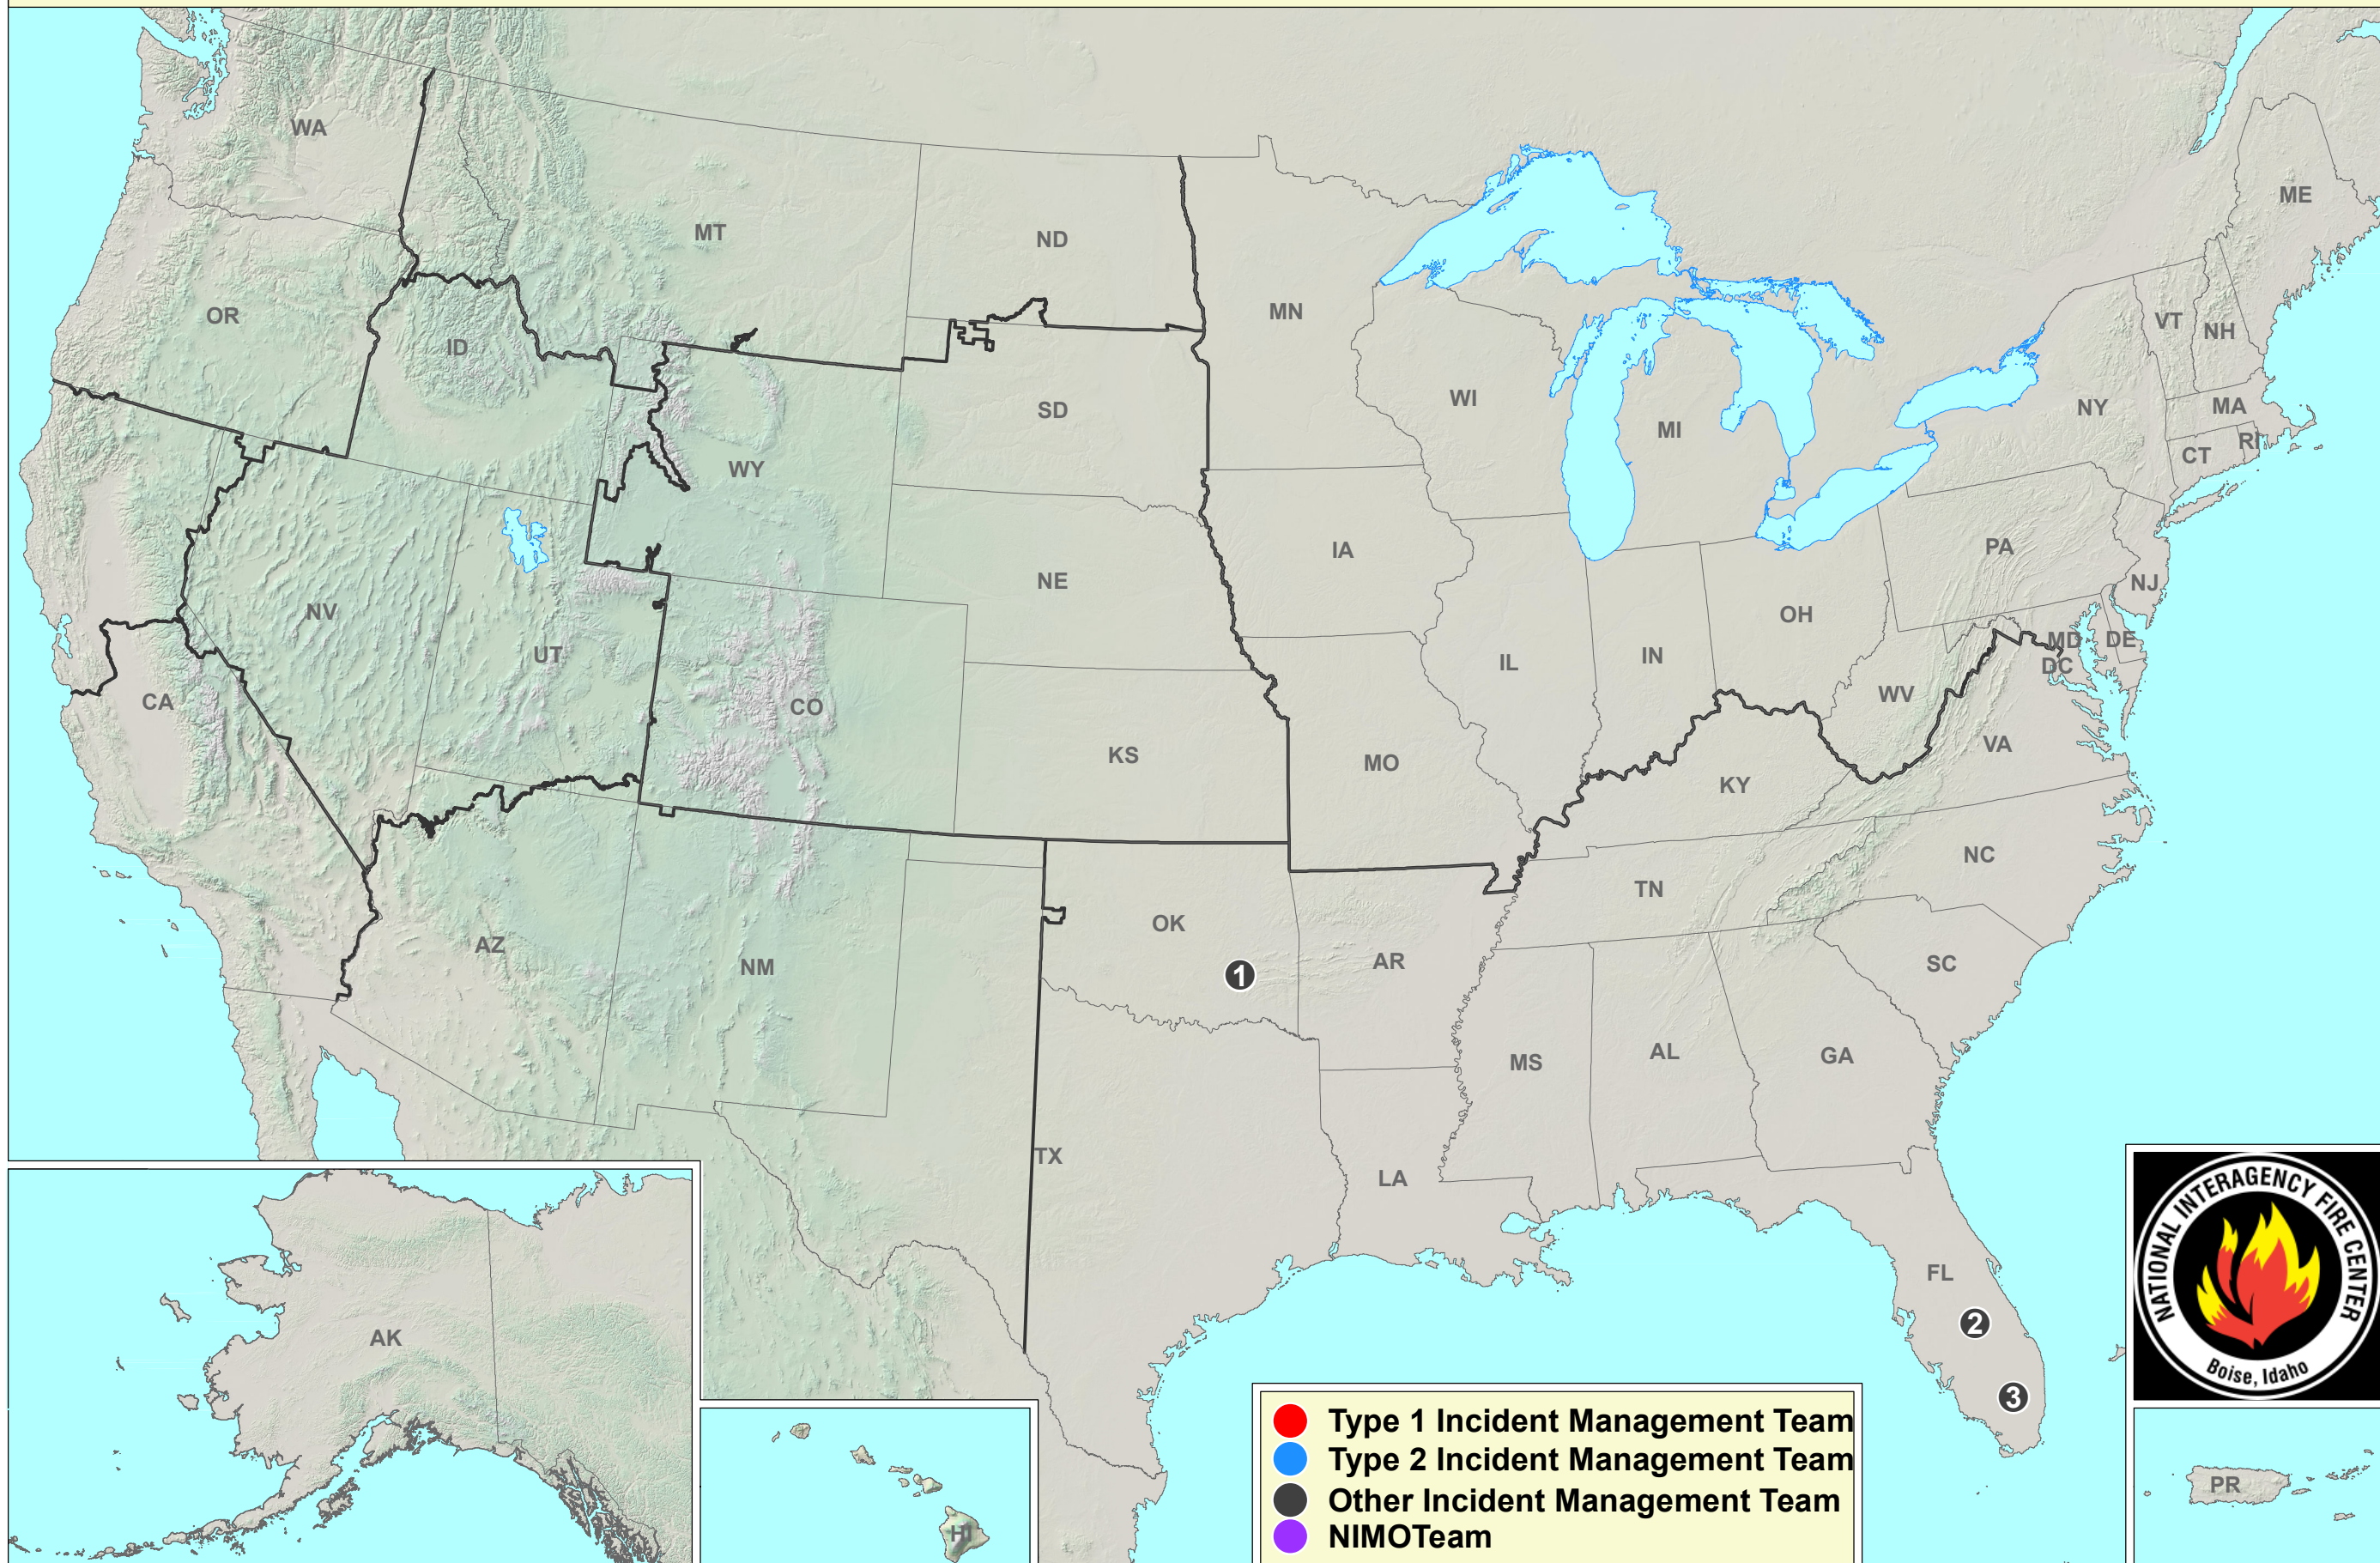

Current Large Incidents

December 11, 2018

① DEJA VU

② ALAMO

③ MM 41 (6)