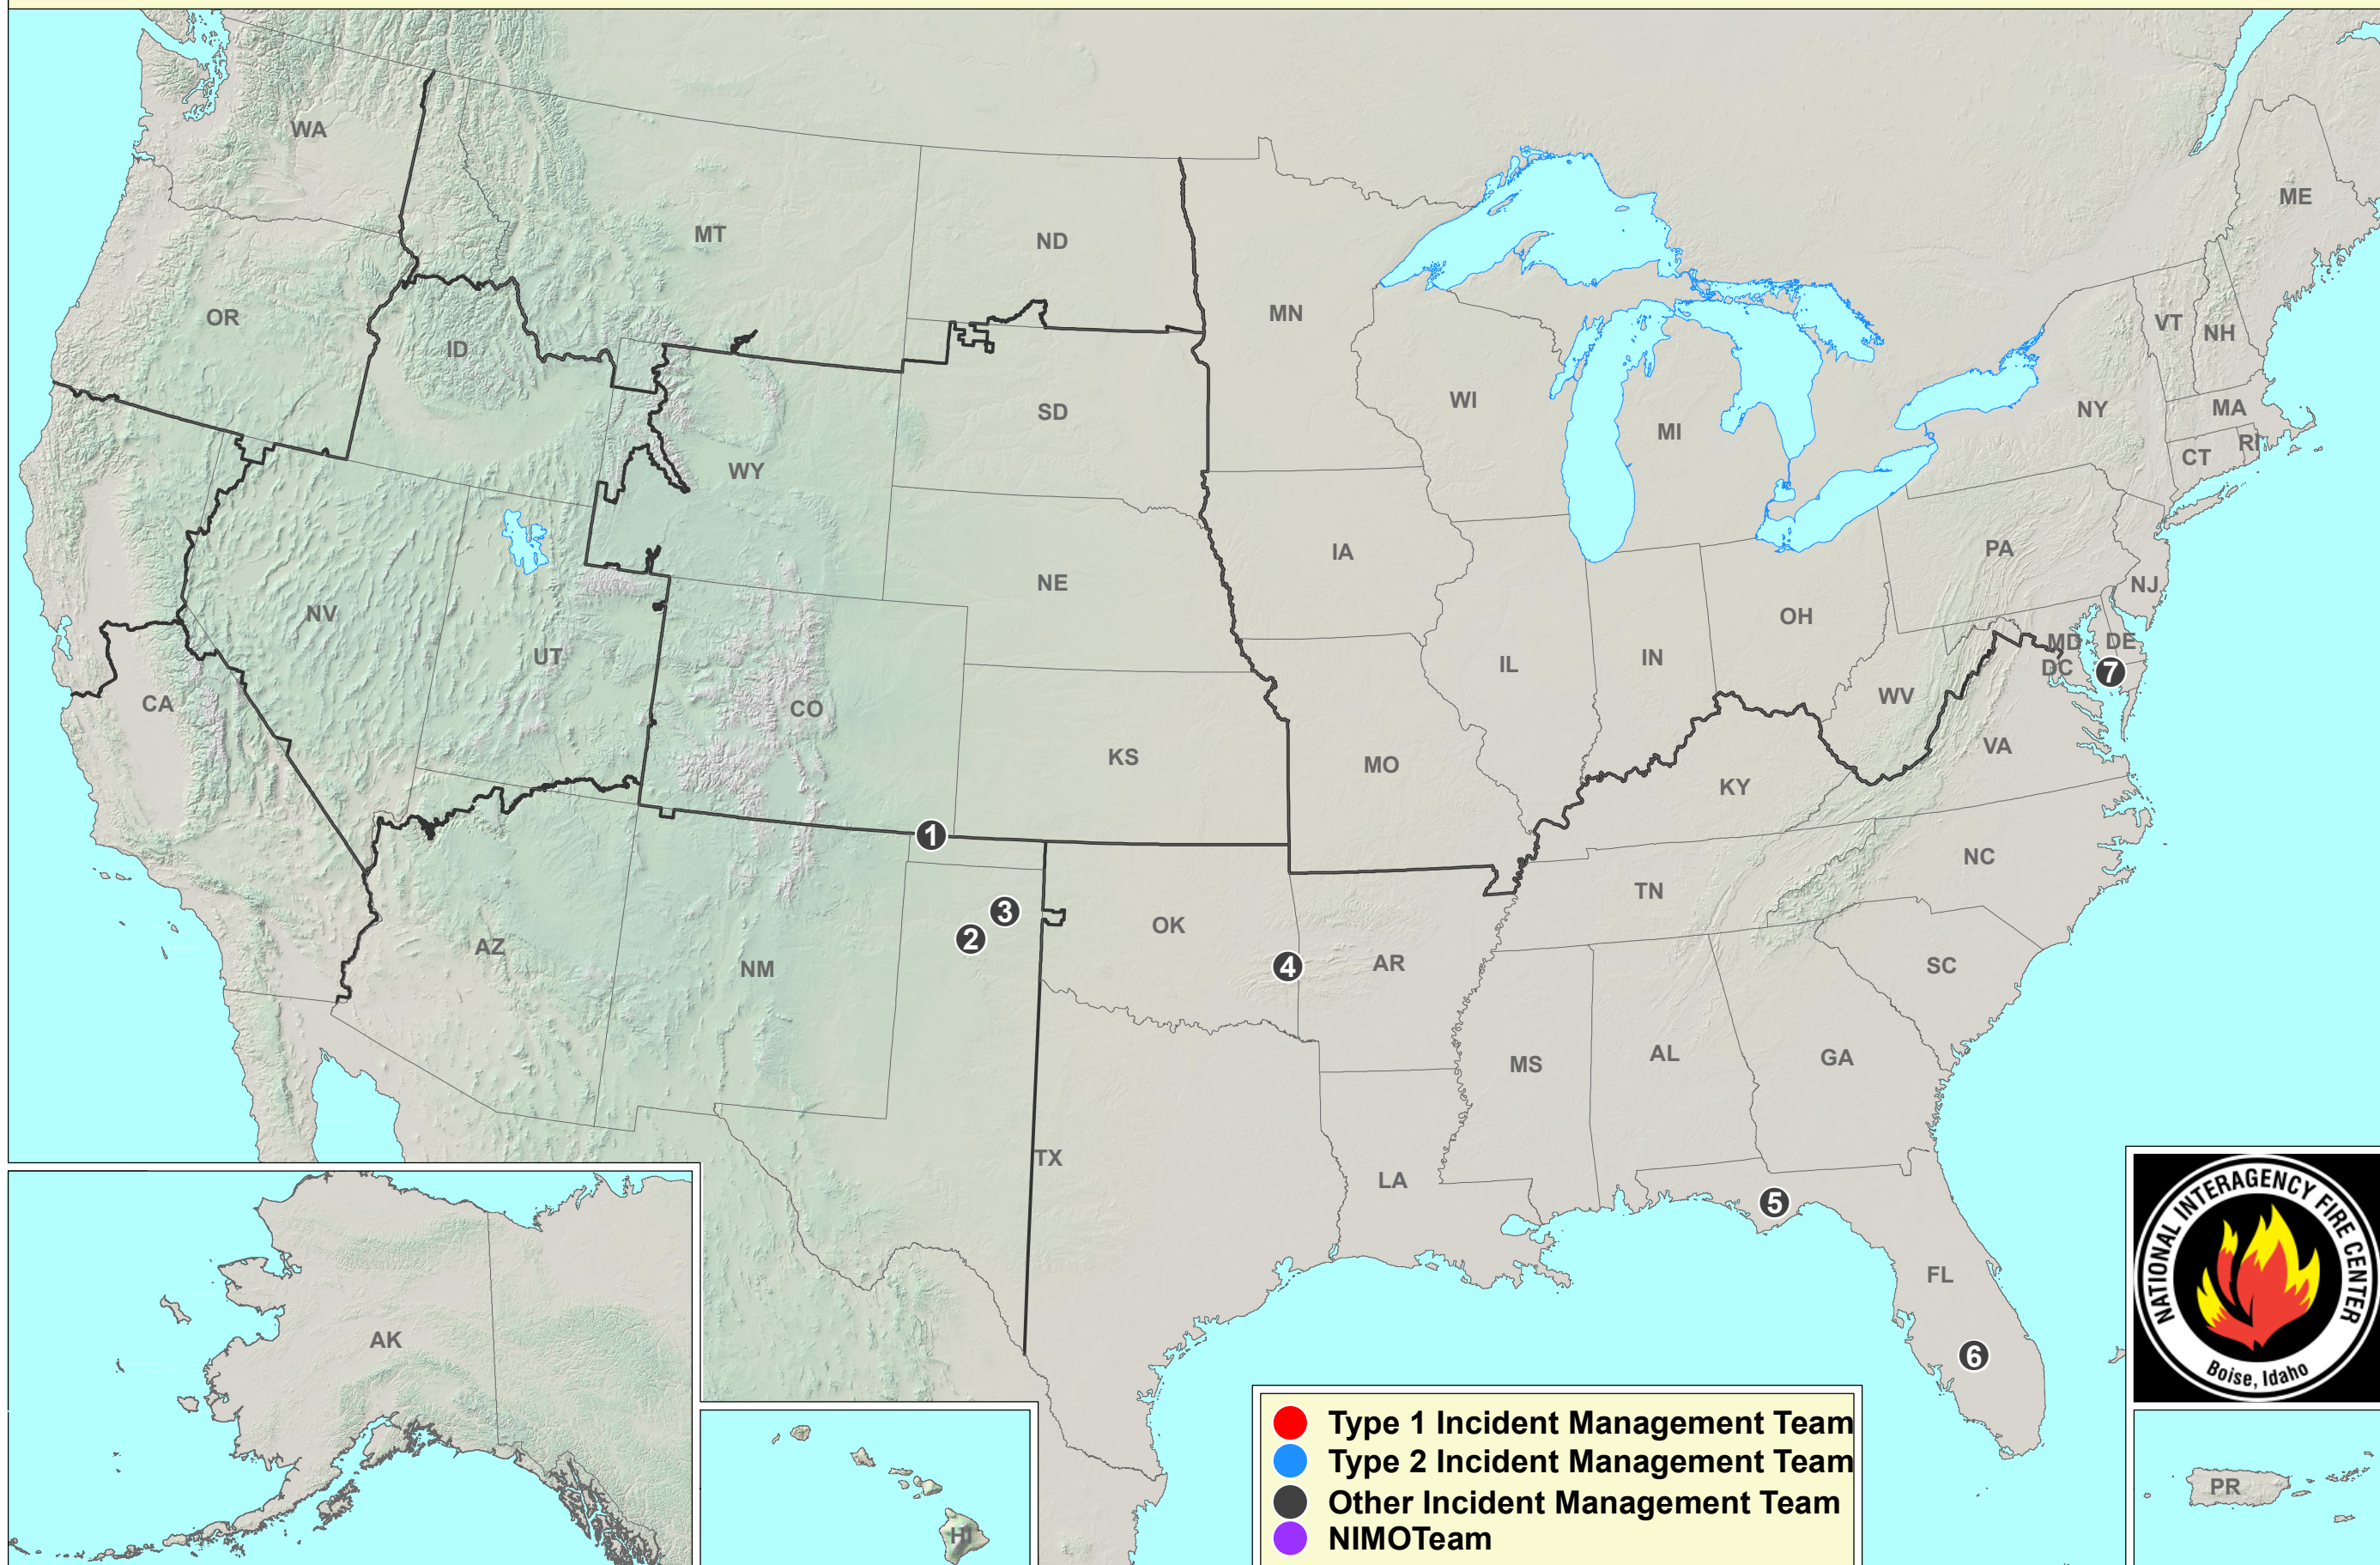

Current Large Incidents

February 19, 2019

1 C34
2 2161

3 HAGGERED
4 PINE MTN. WEST

5 107I
6 WOODWARD ROAD (22)

7 ELLIOTT ISLAND