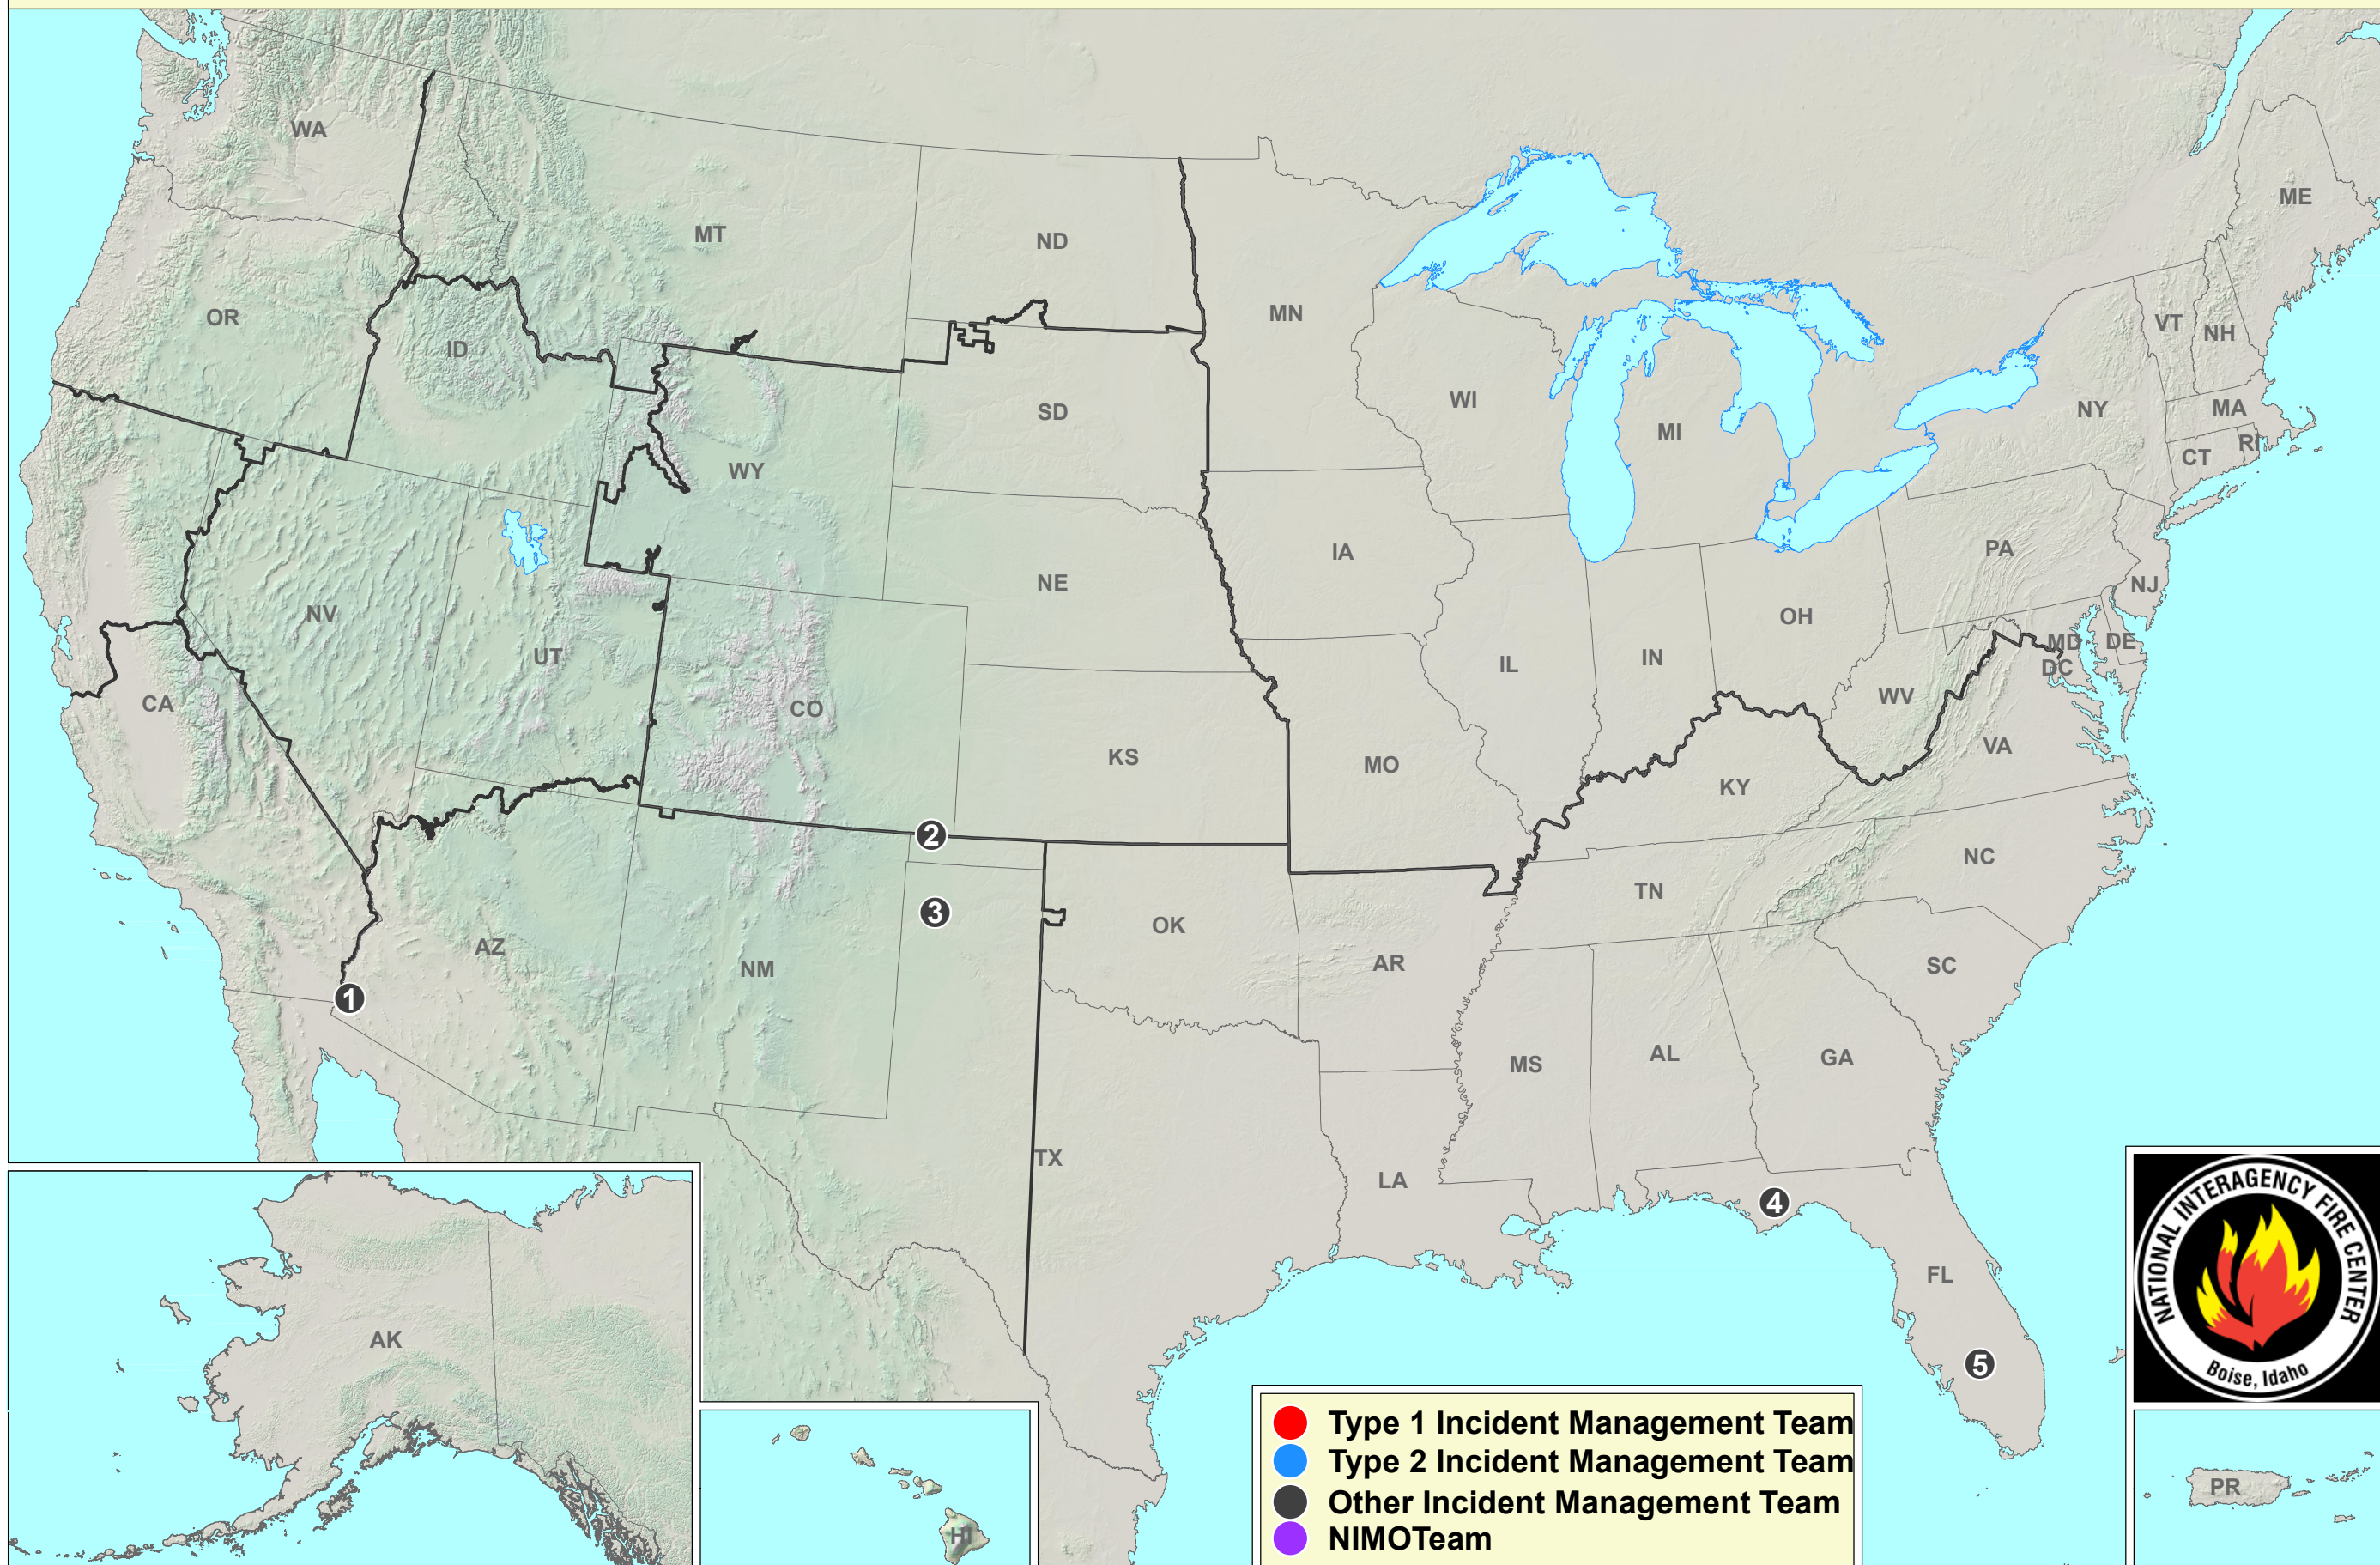

Current Large Incidents

February 22, 2019

1 BERMUDA
2 C34

3 CHANNING
4 1071

5 BOARS HAMMOCK (22)