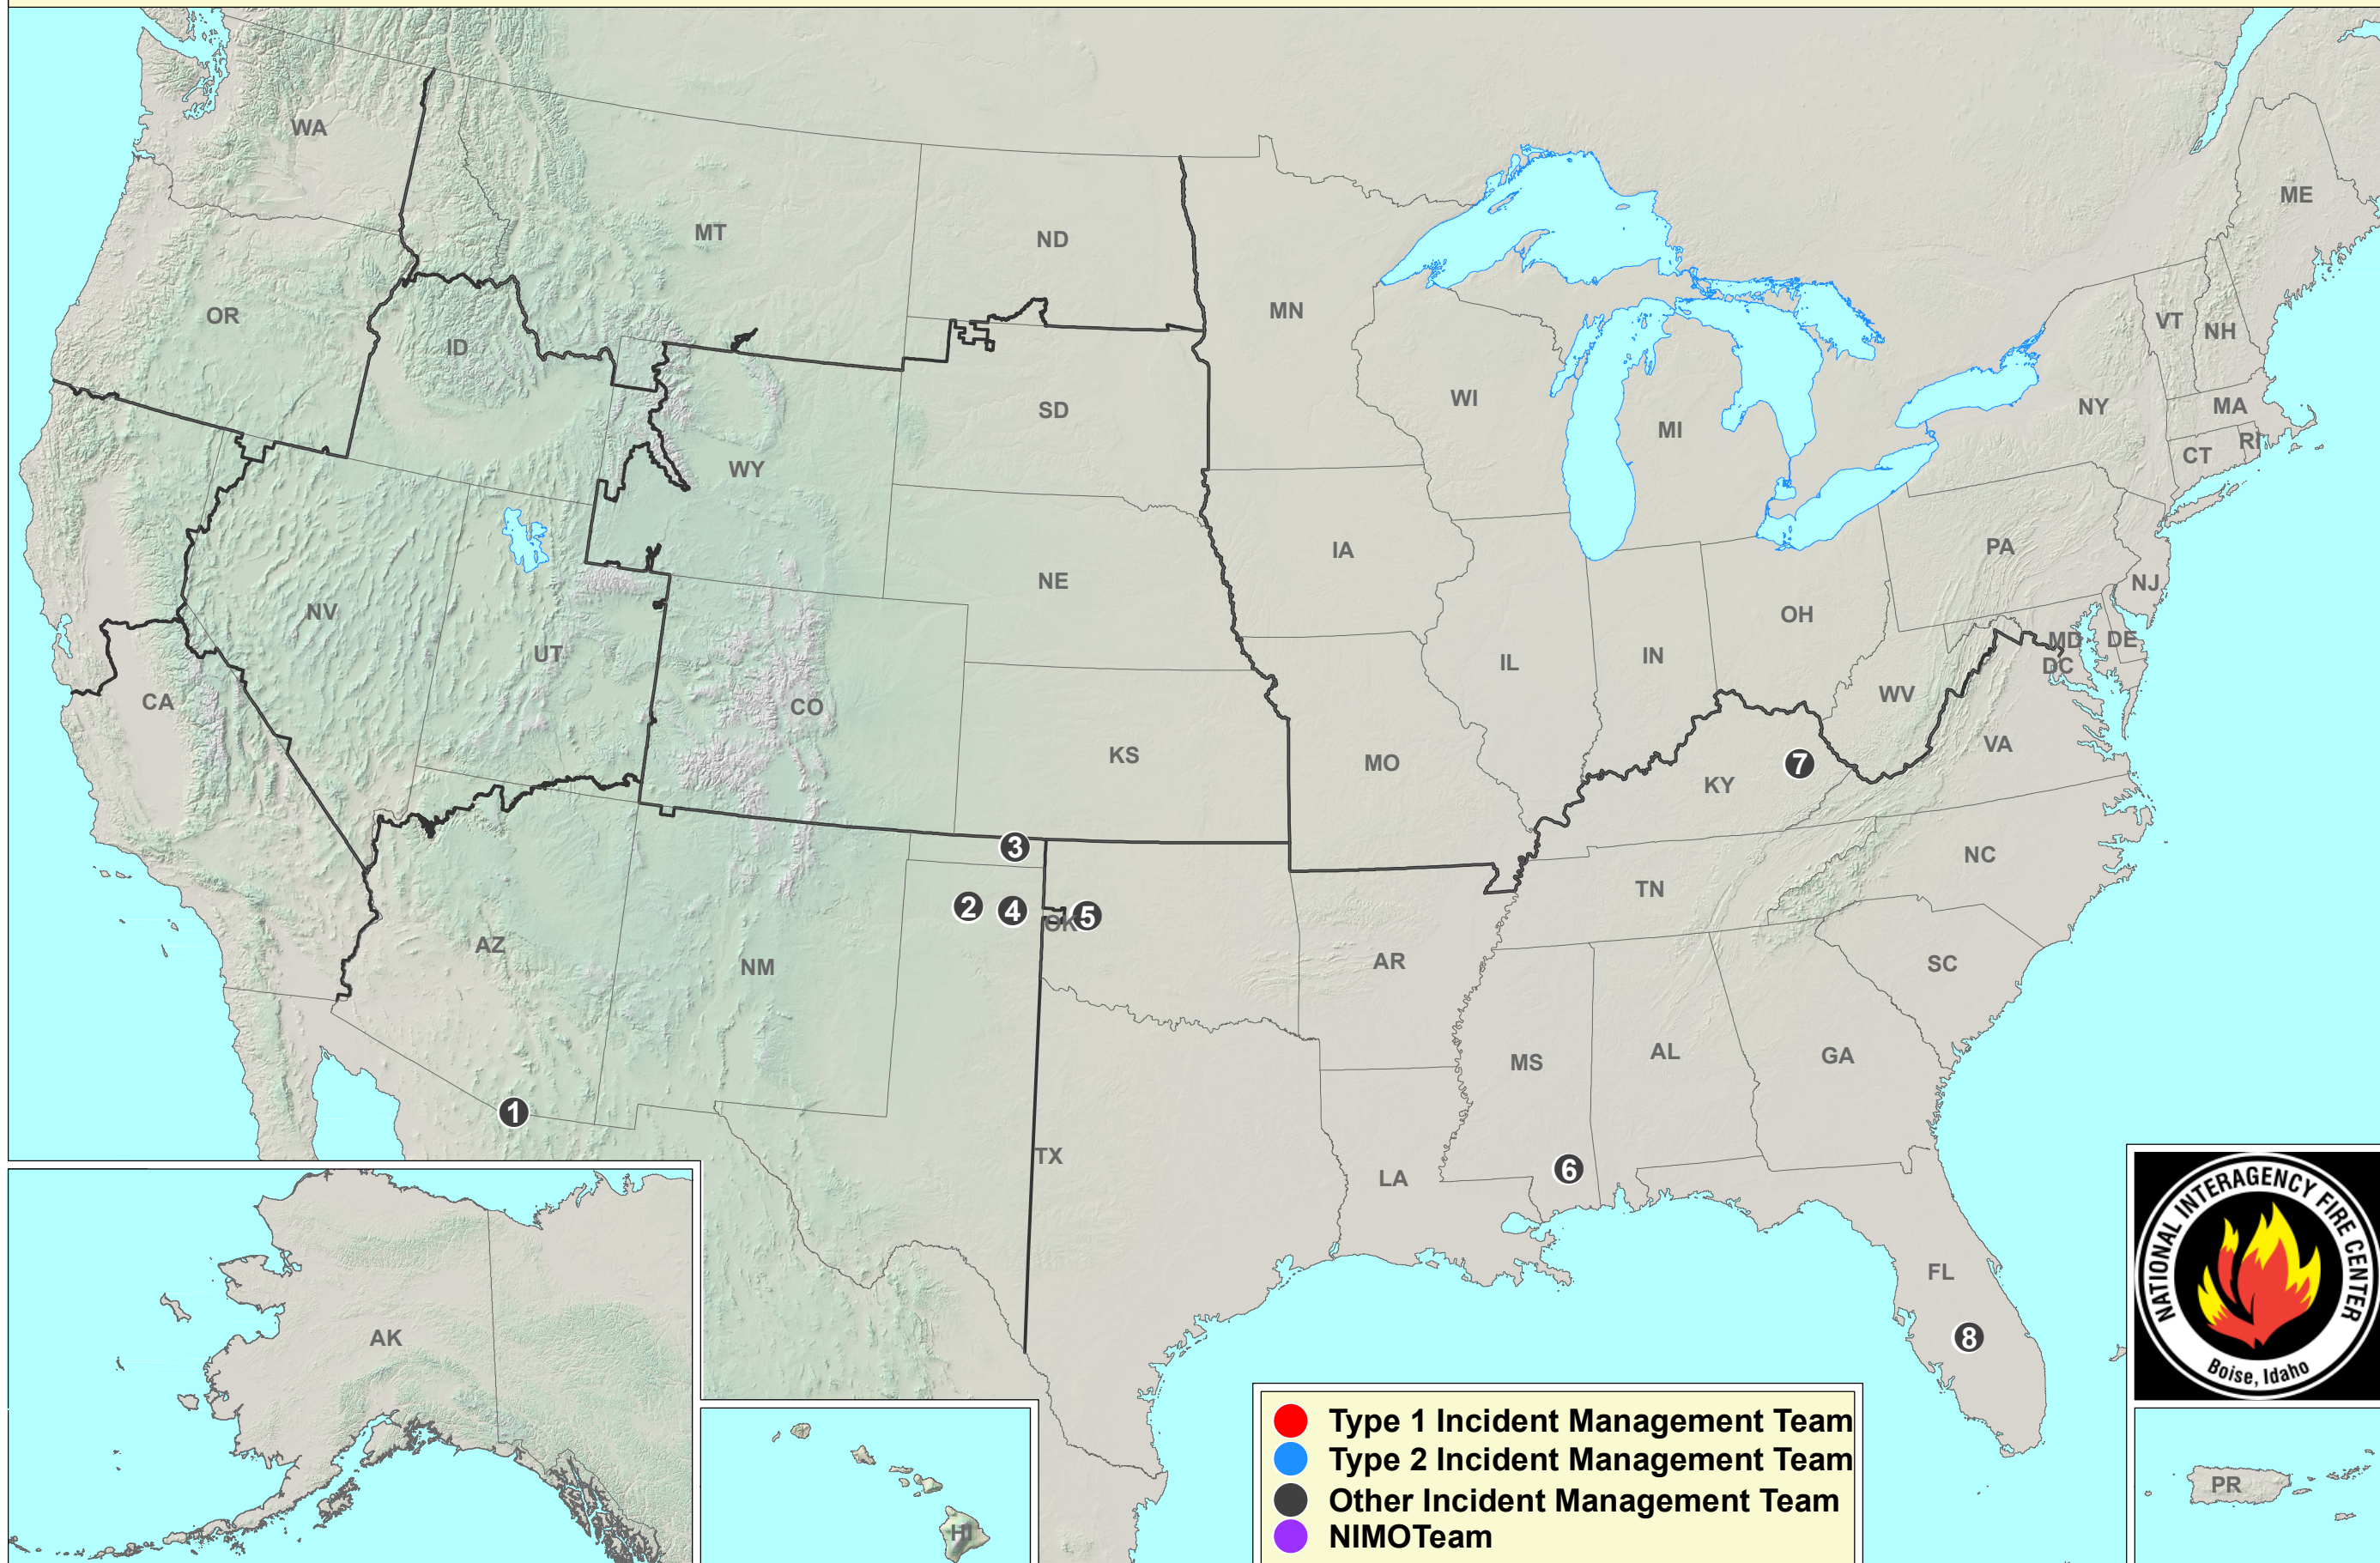

# Current Large Incidents

## March 19, 2019

1 BENTON  
2 BUGBEE

3 WMA  
4 BOONE 283

5 LACEY FIRE  
6 8MILE

7 PUNCHEON CREEK  
8 CLOVERLEAF (28)