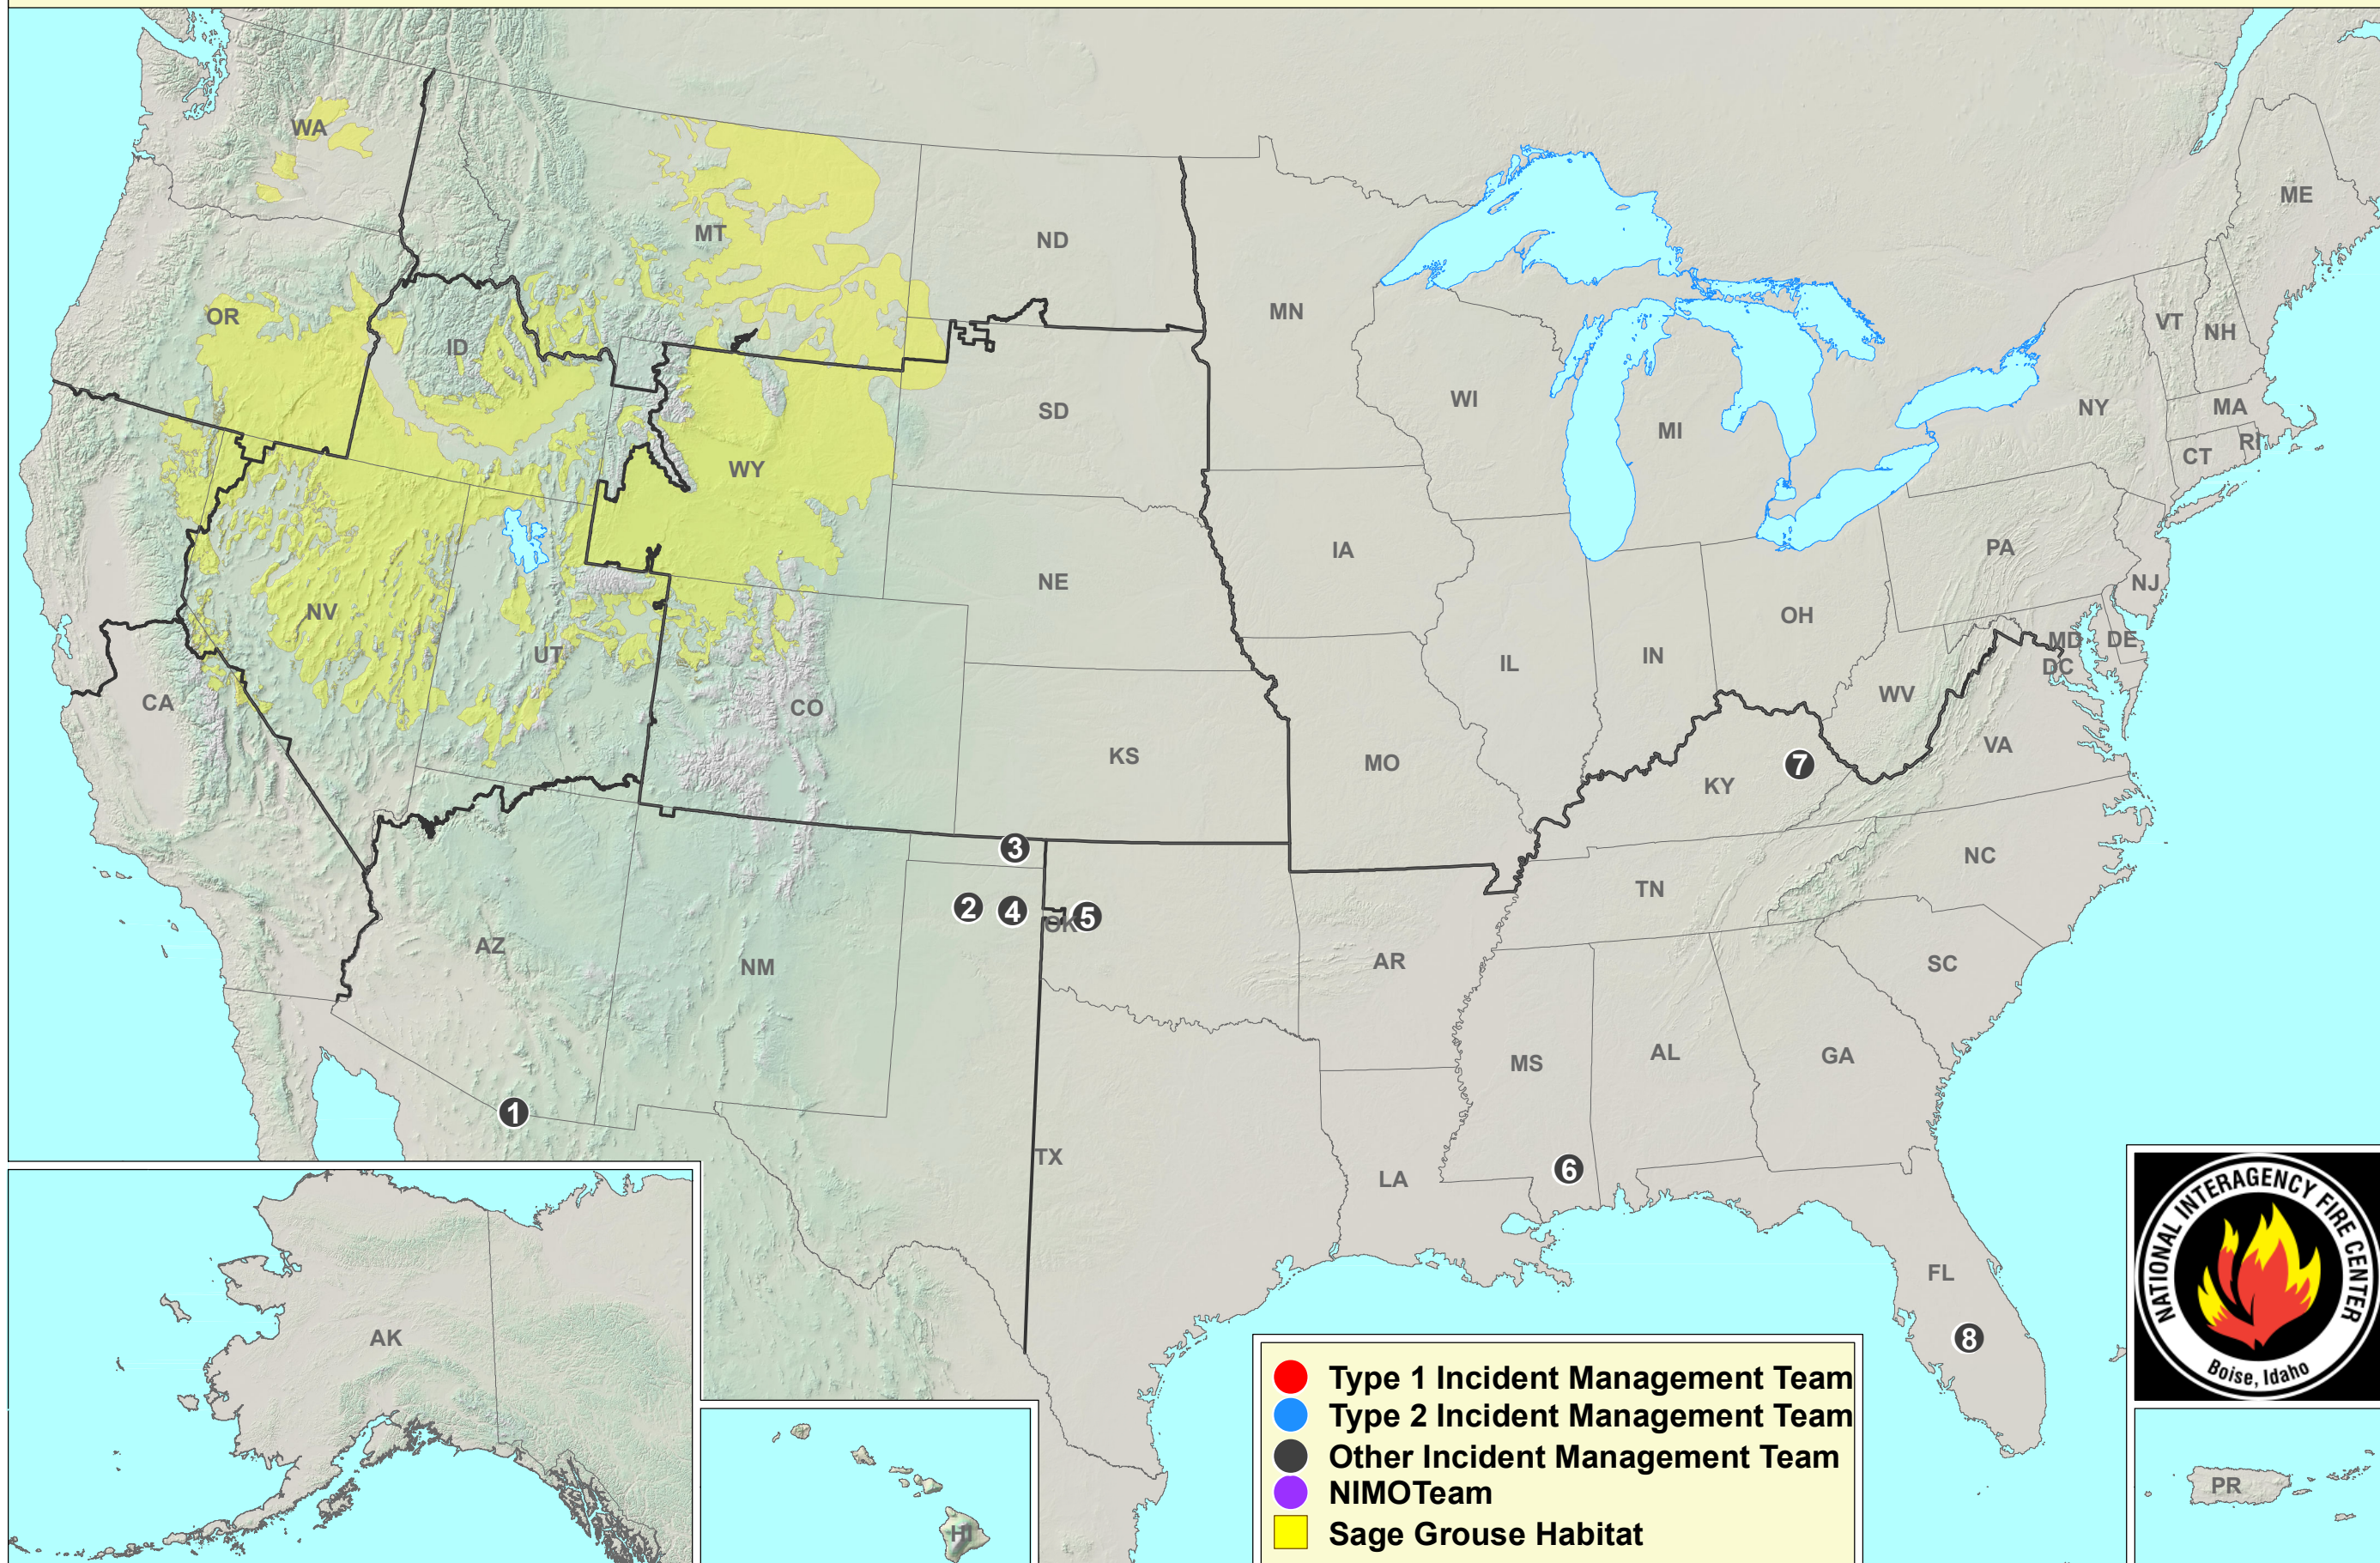

Current Large Incidents

March 19, 2019

① BENTON
② BUGBEE

③ WMA
④ BOONE 283

⑤ LACEY FIRE
⑥ 8MILE

⑦ PUNCHEON CREEK
⑧ CLOVERLEAF (28)