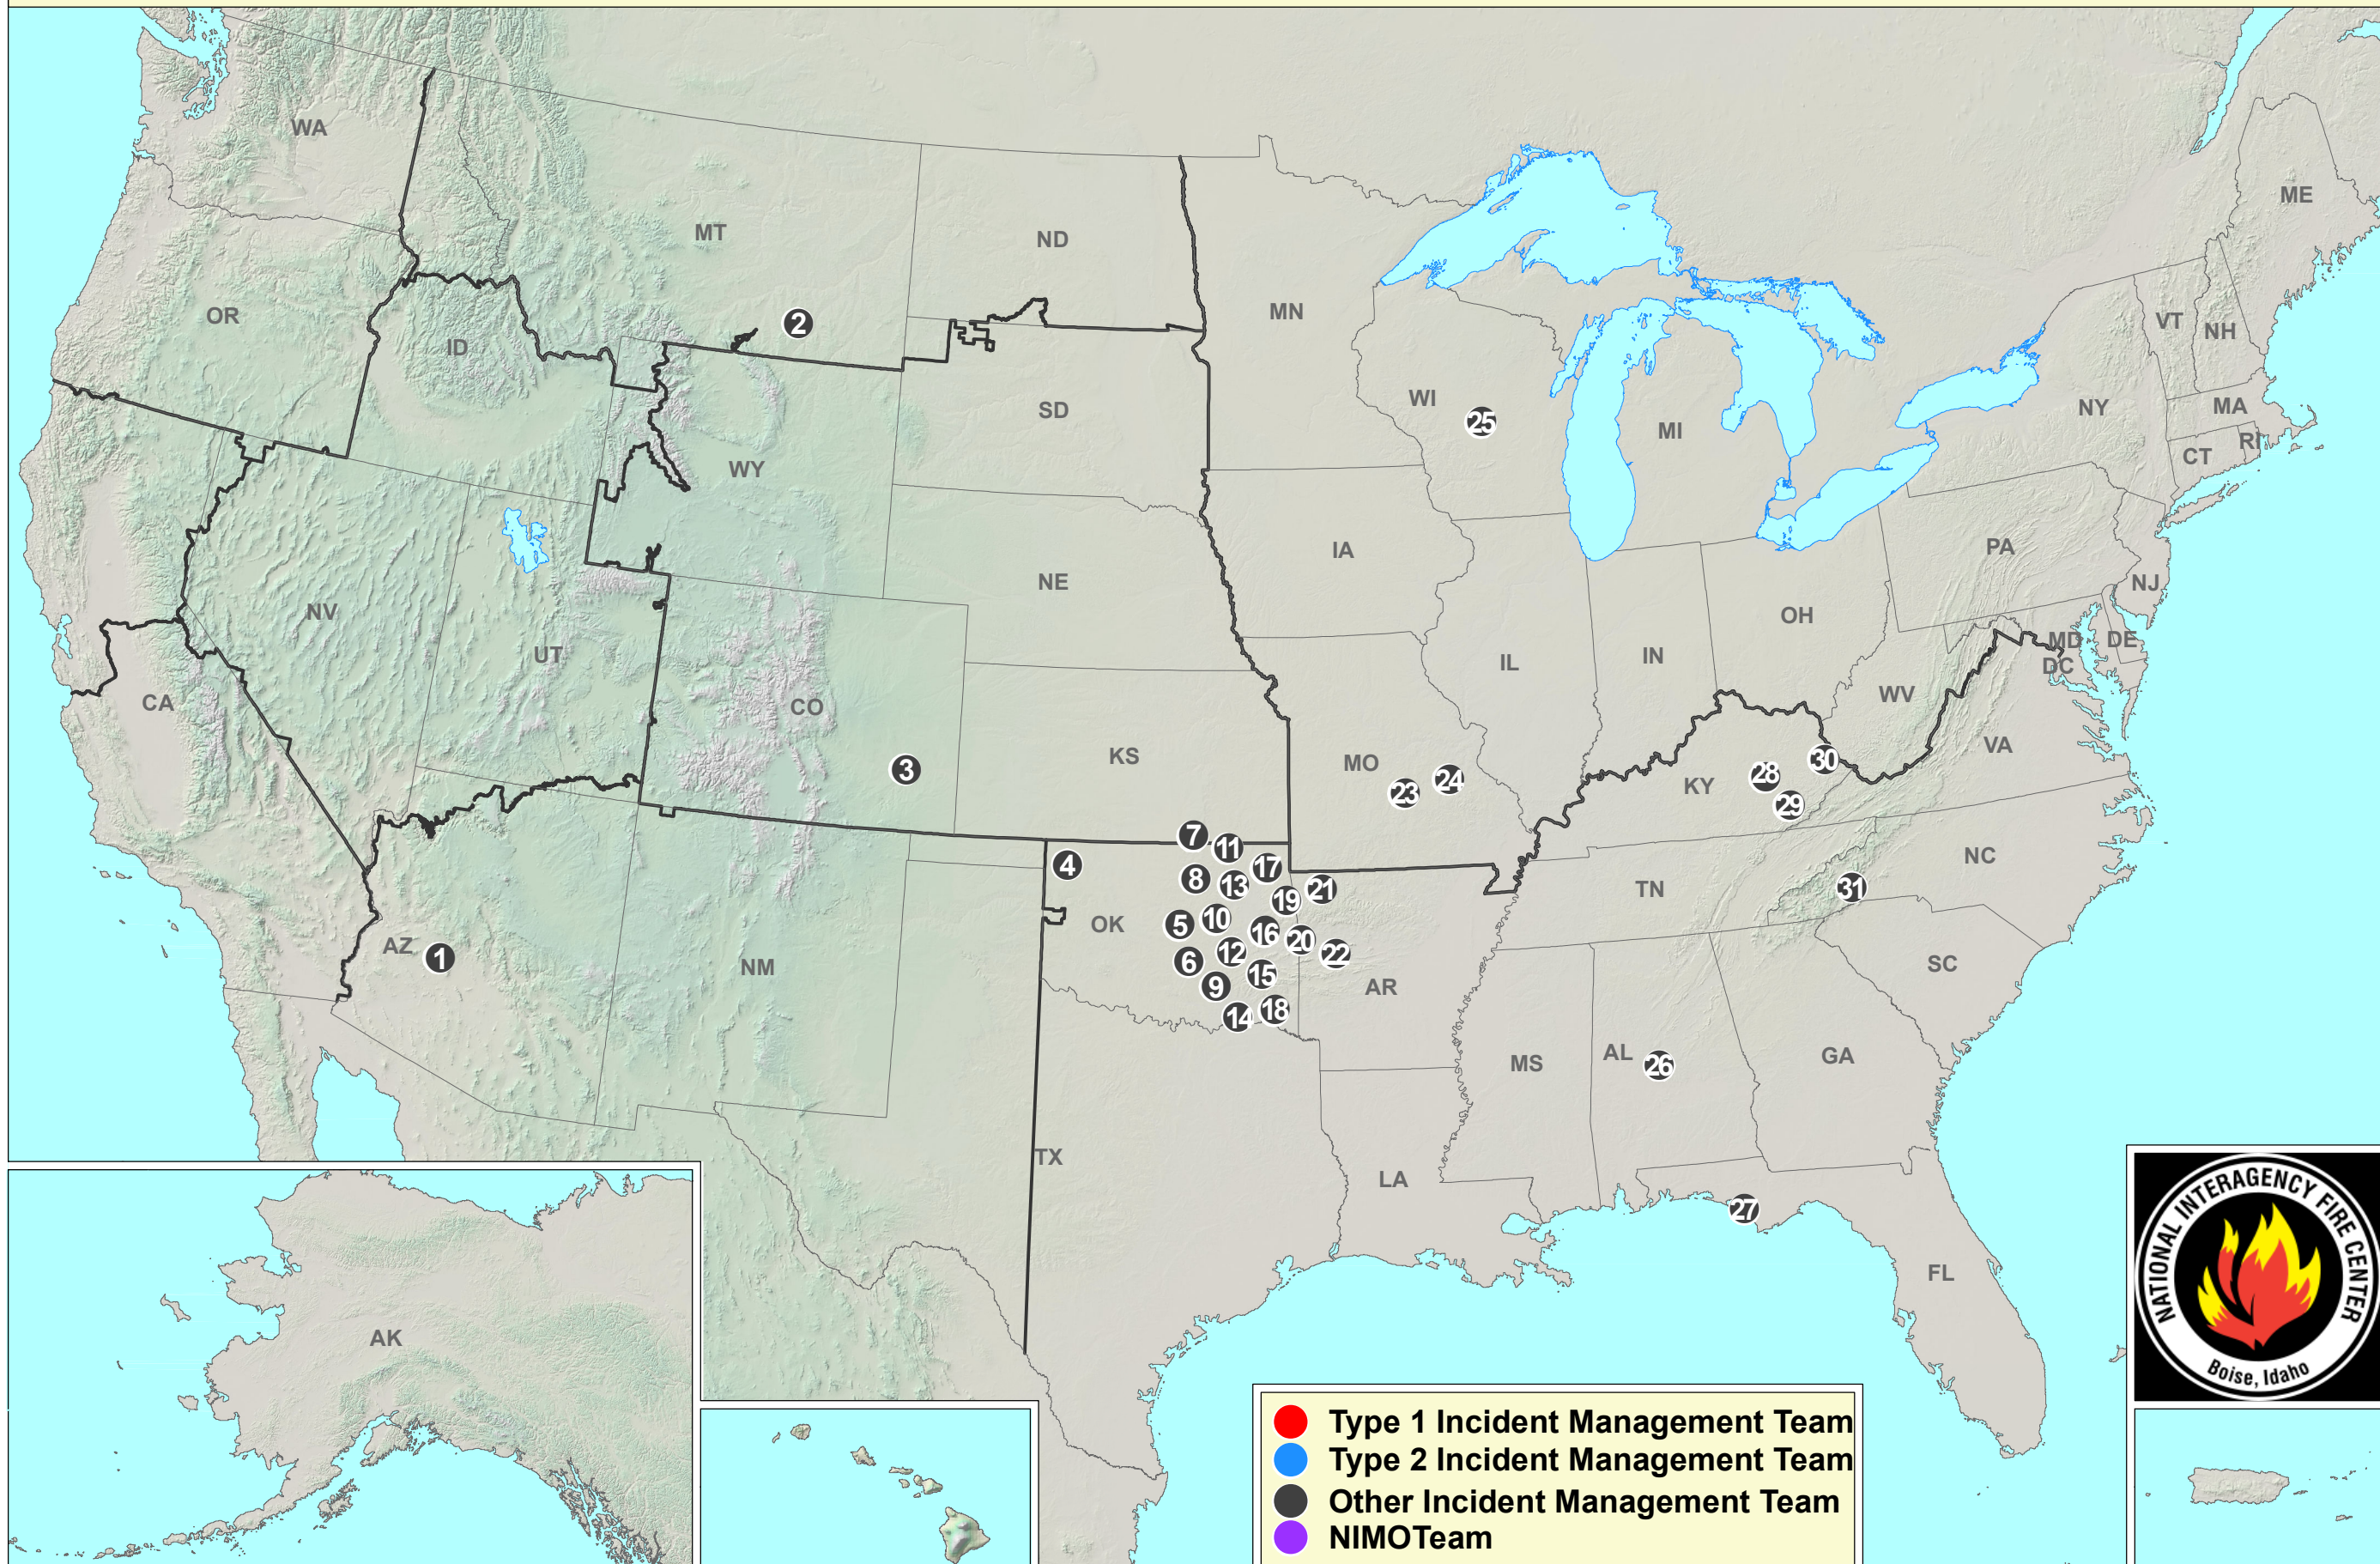

Current Large Incidents

April 18, 2019

- 1 PAINTED WAGON
- 2 CUT ACROSS
- 3 BLACK BRIDGE
- 4 COOPER
- 5 TAYOLE
- 6 BACHELOR CREEK
- 7 PENN CREEK
- 8 DUES

- 9 TOLBERT 3
- 10 BVILLE CASINO
- 11 RADAR
- 12 MILL CREEK
- 13 WILD HORSE CREEK
- 14 SOUTH MCGEE CREEK
- 15 TURKEY
- 16 CROW HOLLOW

- 17 KING HOLLOW
- 18 VALLEY TIMBER
- 19 PROMISE LAND
- 20 POWERLINE
- 21 WHISPERING PINES
- 22 POTATO HILL
- 23 BIG PINEY
- 24 FLINT HILL

- 25 MM
- 26 OK 426 B
- 27 CR 2297 ALLENTON (03)
- 28 BOWENS
- 29 SANDPIPER
- 30 CZAR COAL
- 31 HUNTLEY ROAD