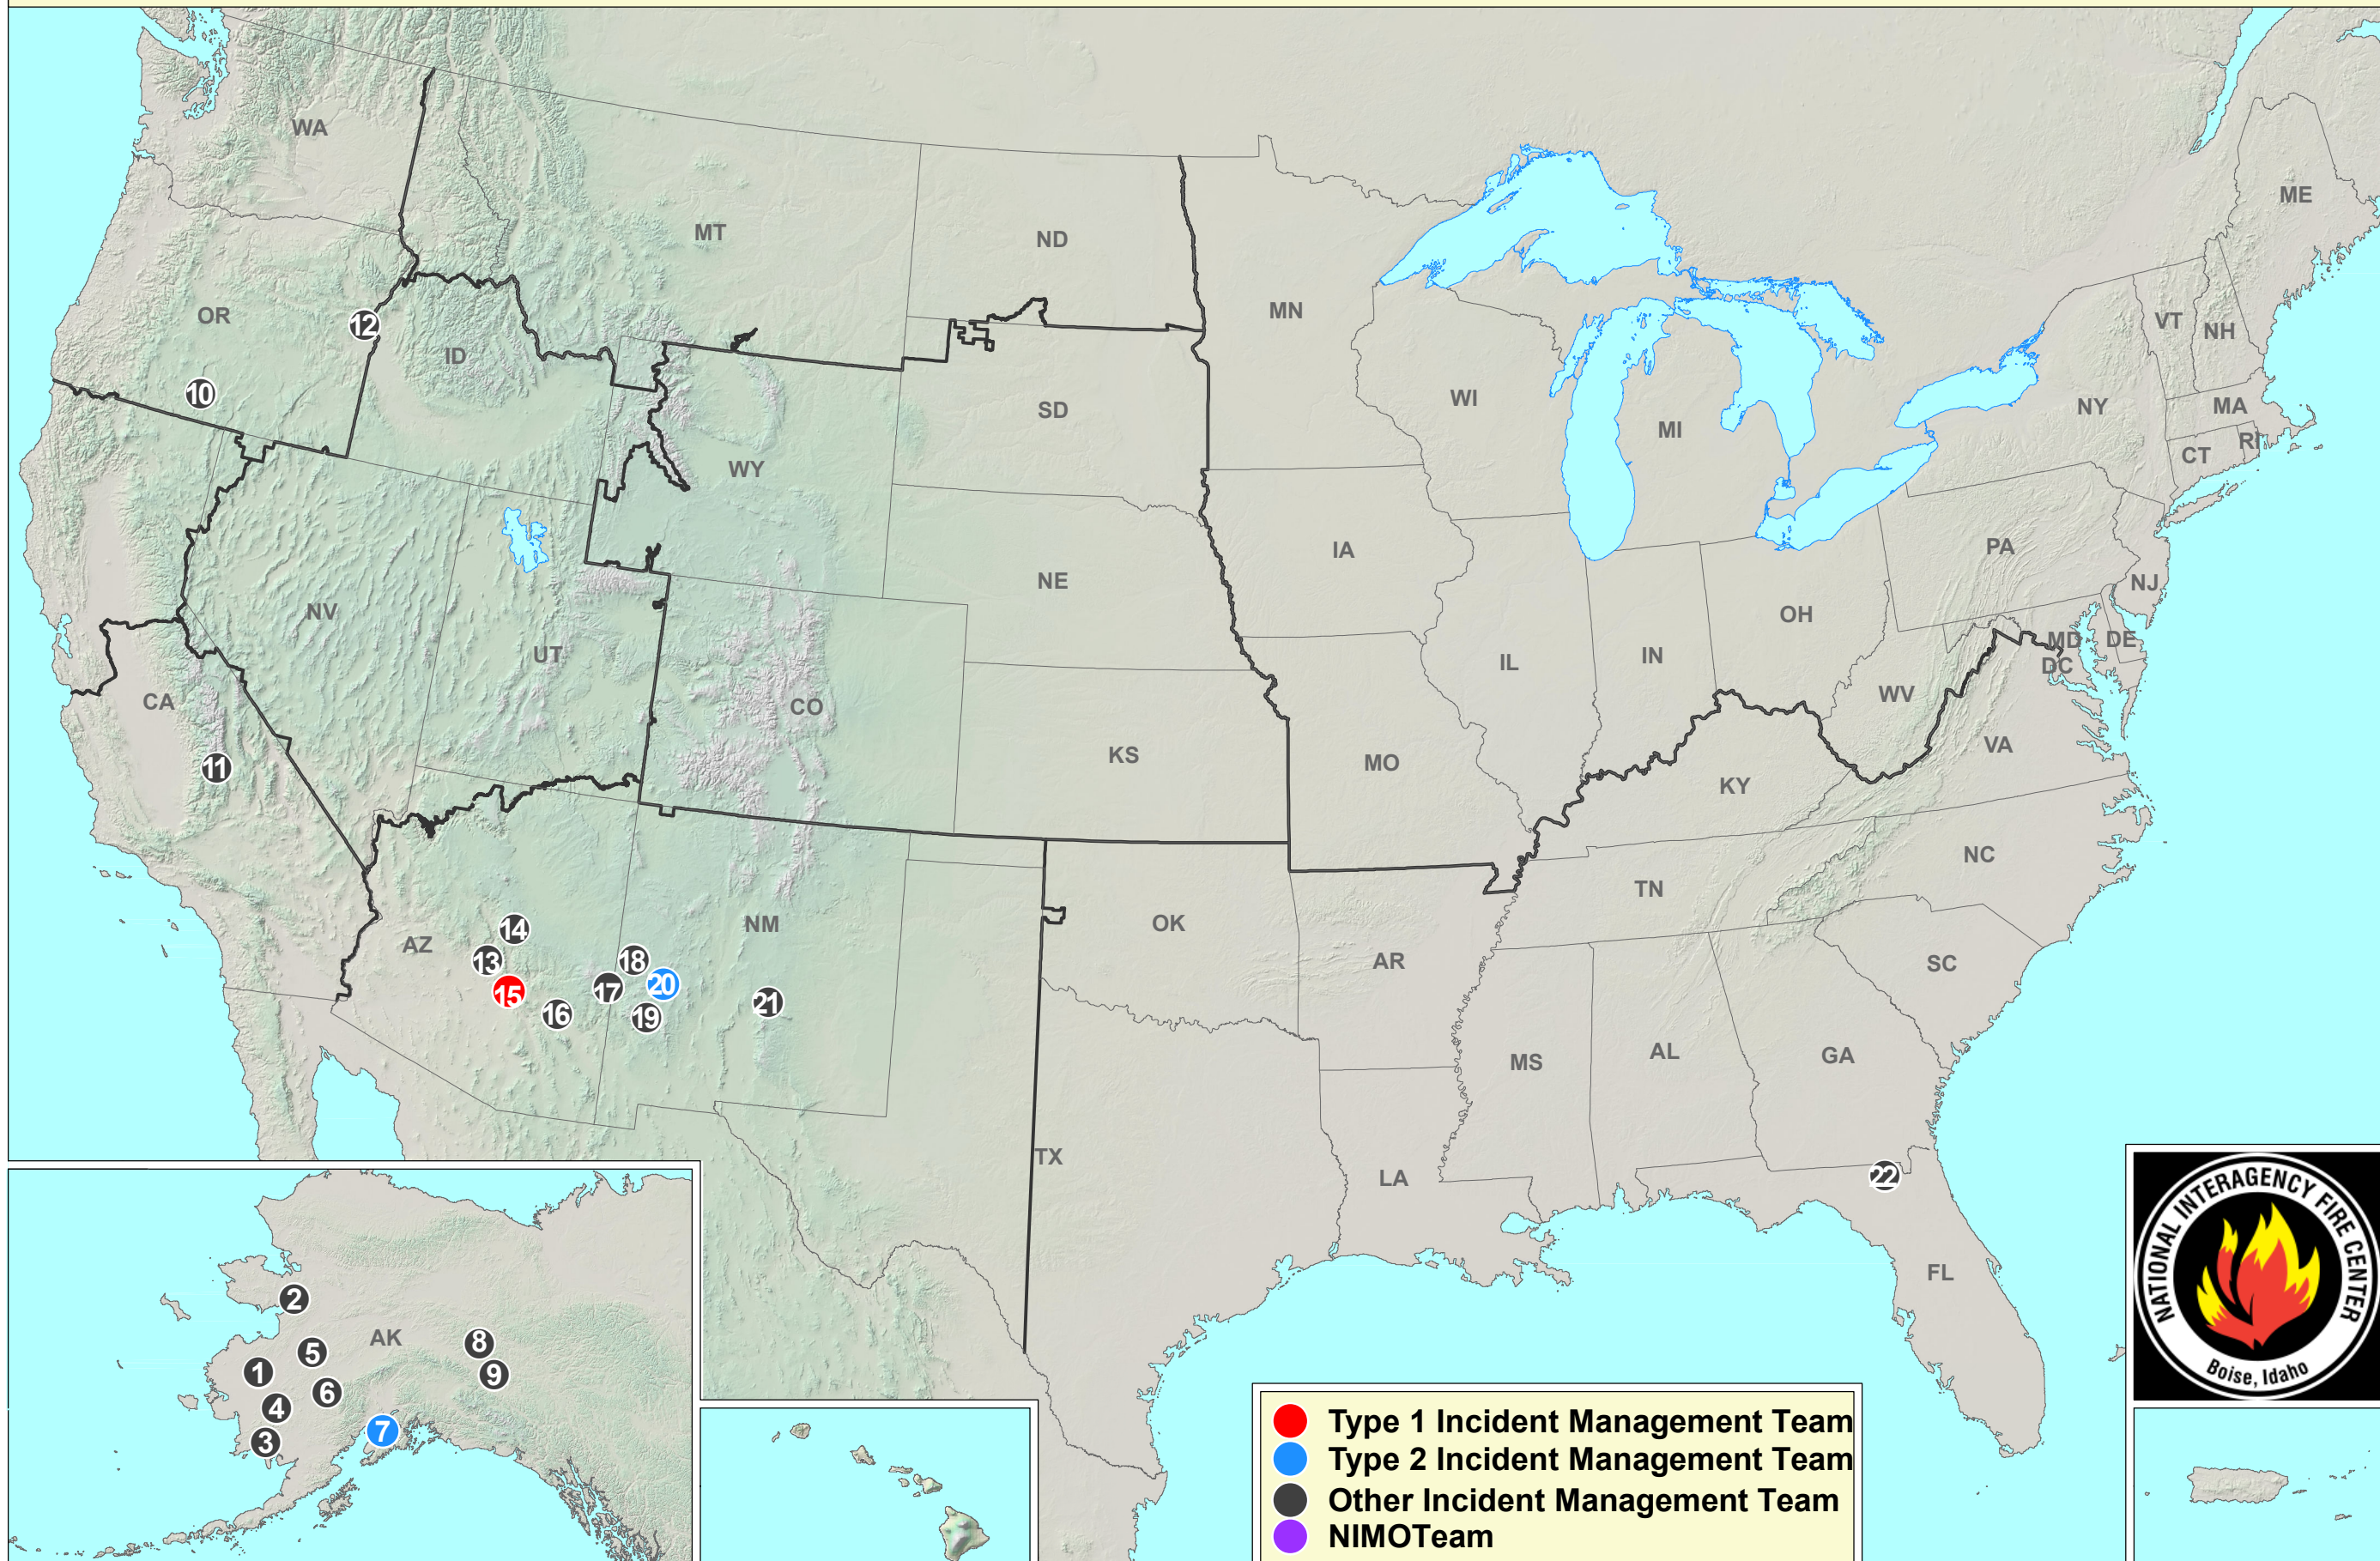

# Current Large Incidents

## June 17, 2019

- ① KUYUKUTUK RIVER
- ② NORTH RIVER
- ③ ONGIVINUK RIVER
- ④ KIPCHUK RIVER
- ⑤ OLD GROUCH TOP
- ⑥ SHOELEATHER CREEK

- ⑦ SWAN LAKE
- ⑧ EAST FORK DENNISON
- ⑨ MCARTHUR CREEK
- ⑩ DAIRY
- ⑪ JORDAN
- ⑫ DURBIN CREEK

- ⑬ MOUNTAIN
- ⑭ COLDWATER
- ⑮ WOODBURY
- ⑯ BYLAS
- ⑰ DEER
- ⑱ ROARING

- ⑲ JORDAN
- ⑳ ELK
- ㉑ LONE MOUNTAIN
- ㉒ SMITH STILL