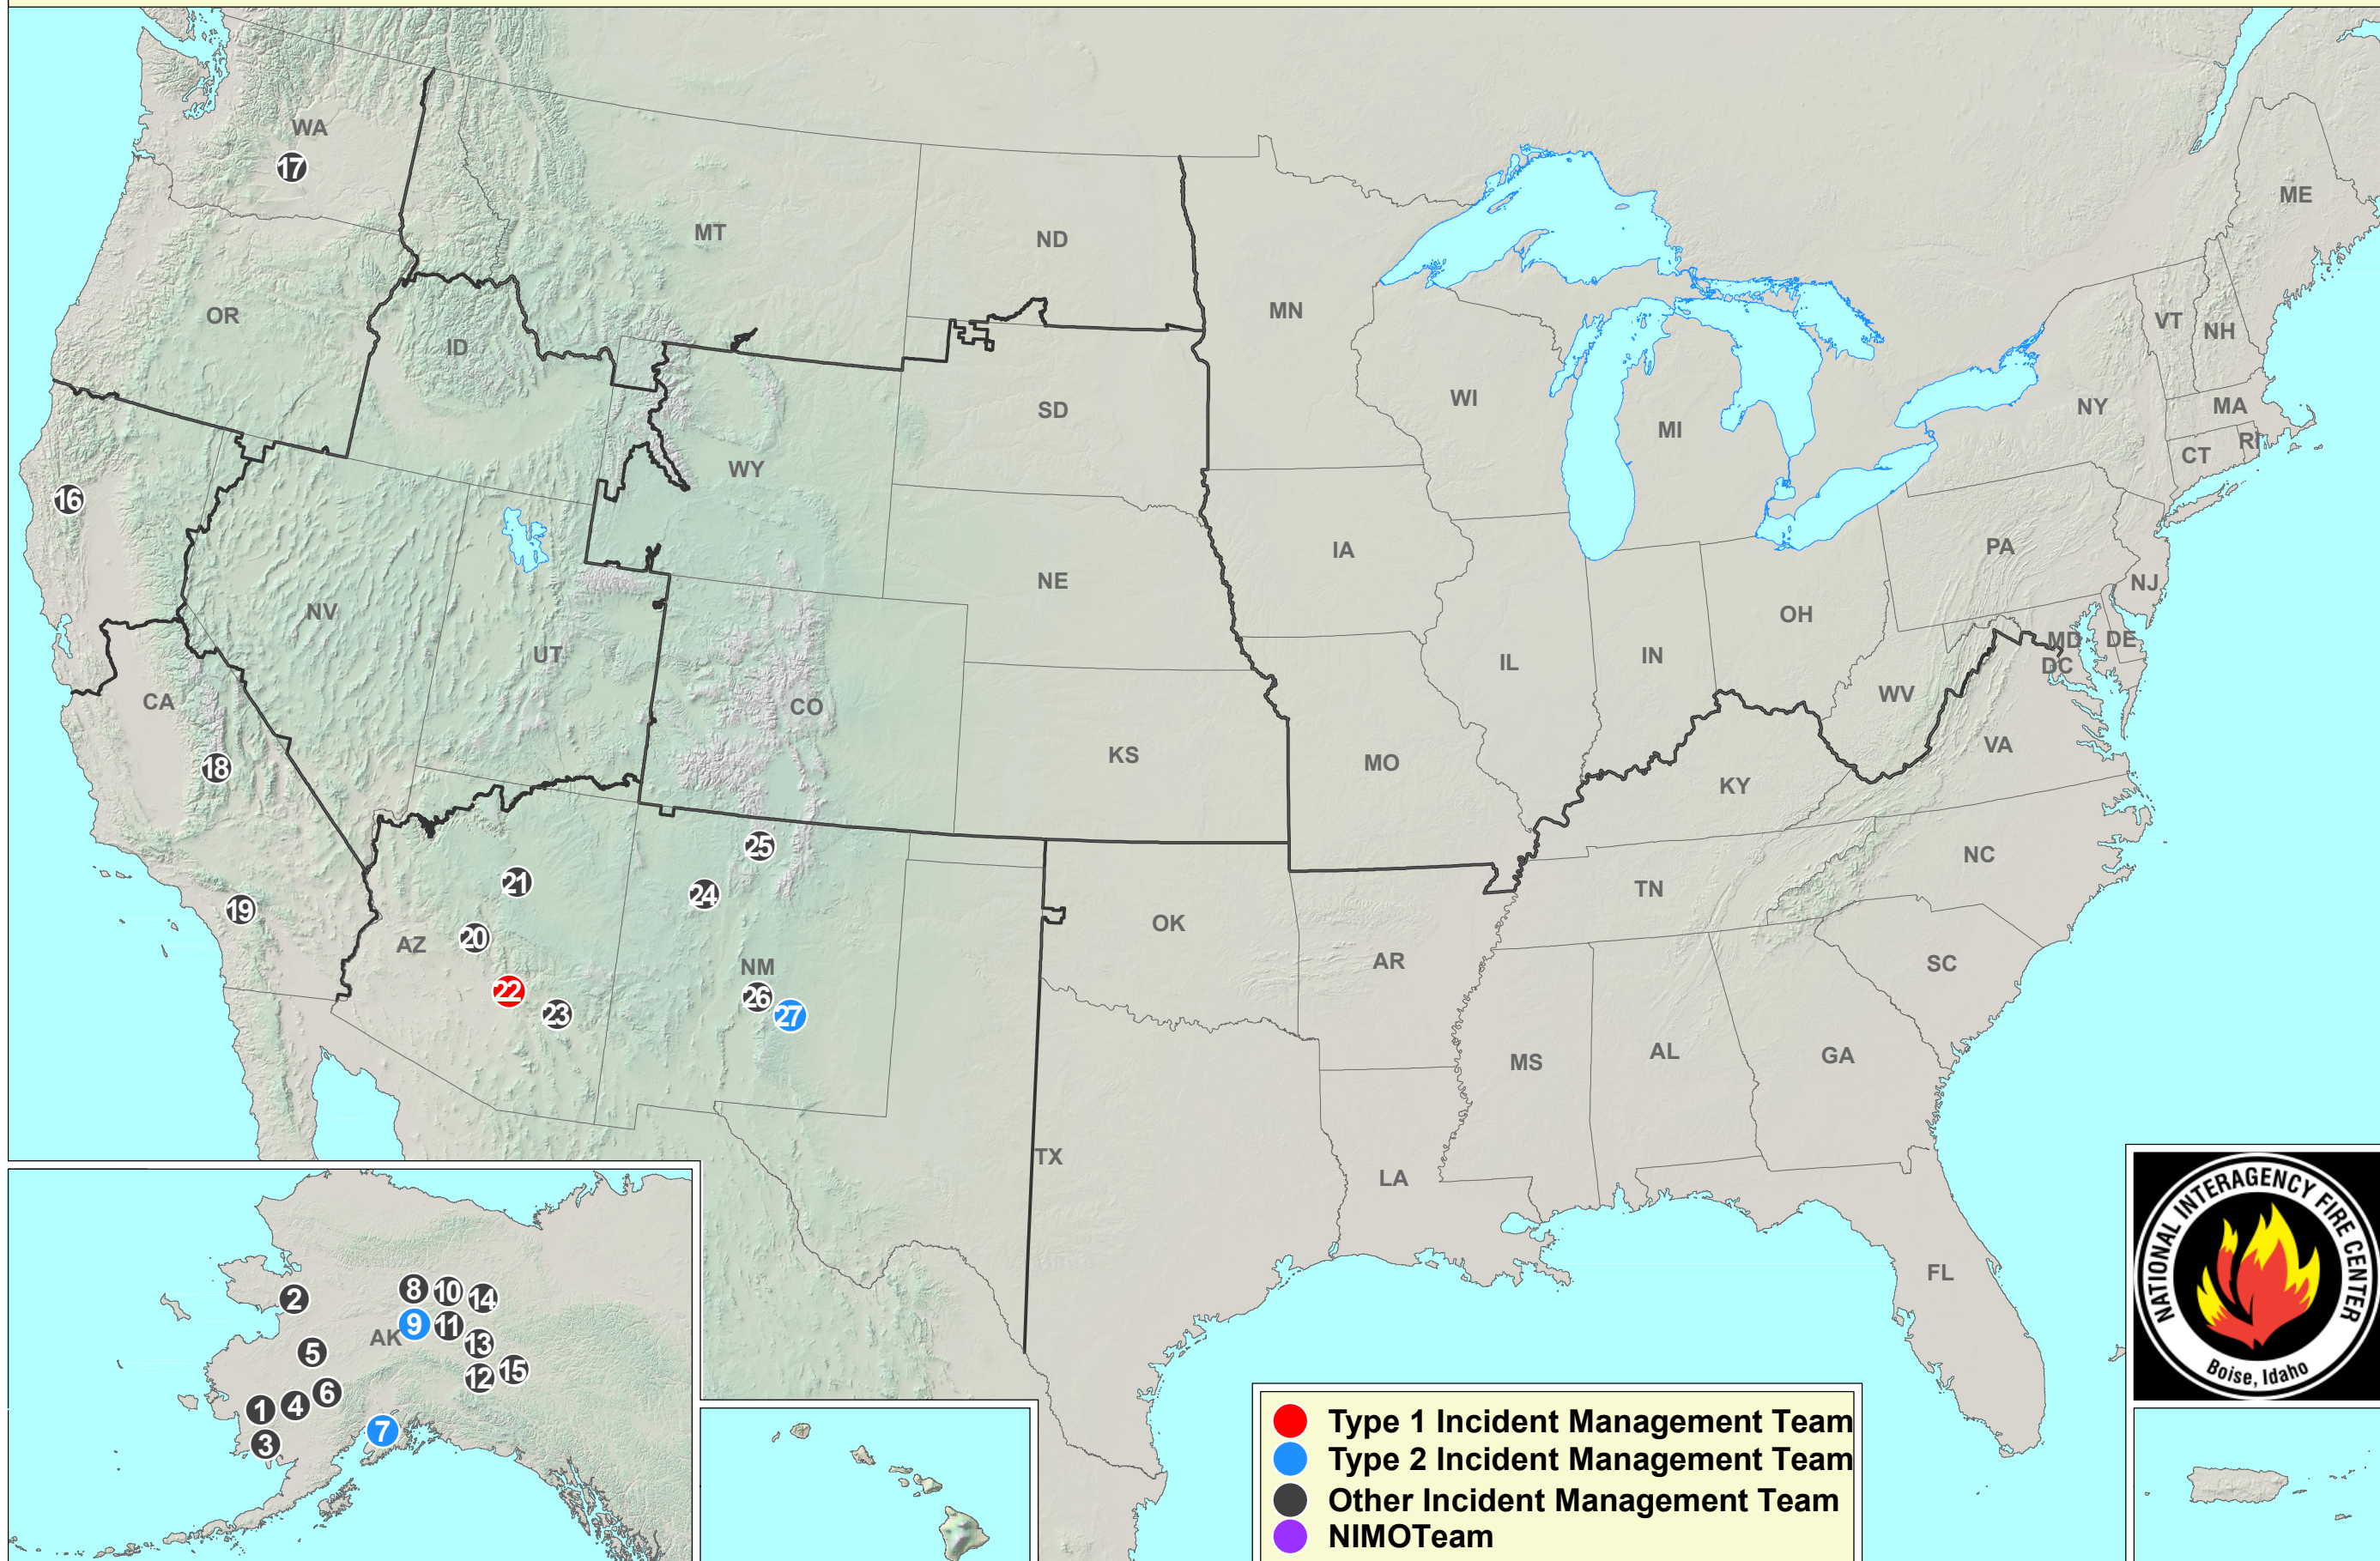

Current Large Incidents

June 24, 2019

- 1 KIPCHUK RIVER
- 2 NORTH RIVER
- 3 ONGIVINUK RIVER
- 4 BAKBUK CREEK
- 5 OLD GROUCH TOP
- 6 SHOELEATHER CREEK
- 7 SWAN LAKE

- 8 HESS CREEK
- 9 SHOVEL CREEK
- 10 MARR
- 11 CARIBOU CREEK
- 12 BOUNDRY RIVER
- 13 EAST FORK DENNISON
- 14 BLACK RIVER

- 15 MCARTHUR CREEK
- 16 EAST
- 17 ALKALI CANYON
- 18 JORDAN
- 19 JERRY
- 20 BADGER SPRINGS
- 21 MAROON

- 22 WOODBURY
- 23 BYLAS
- 24 AZABACHI
- 25 GURULE
- 26 LONE MOUNTAIN
- 27 PINE LODGE