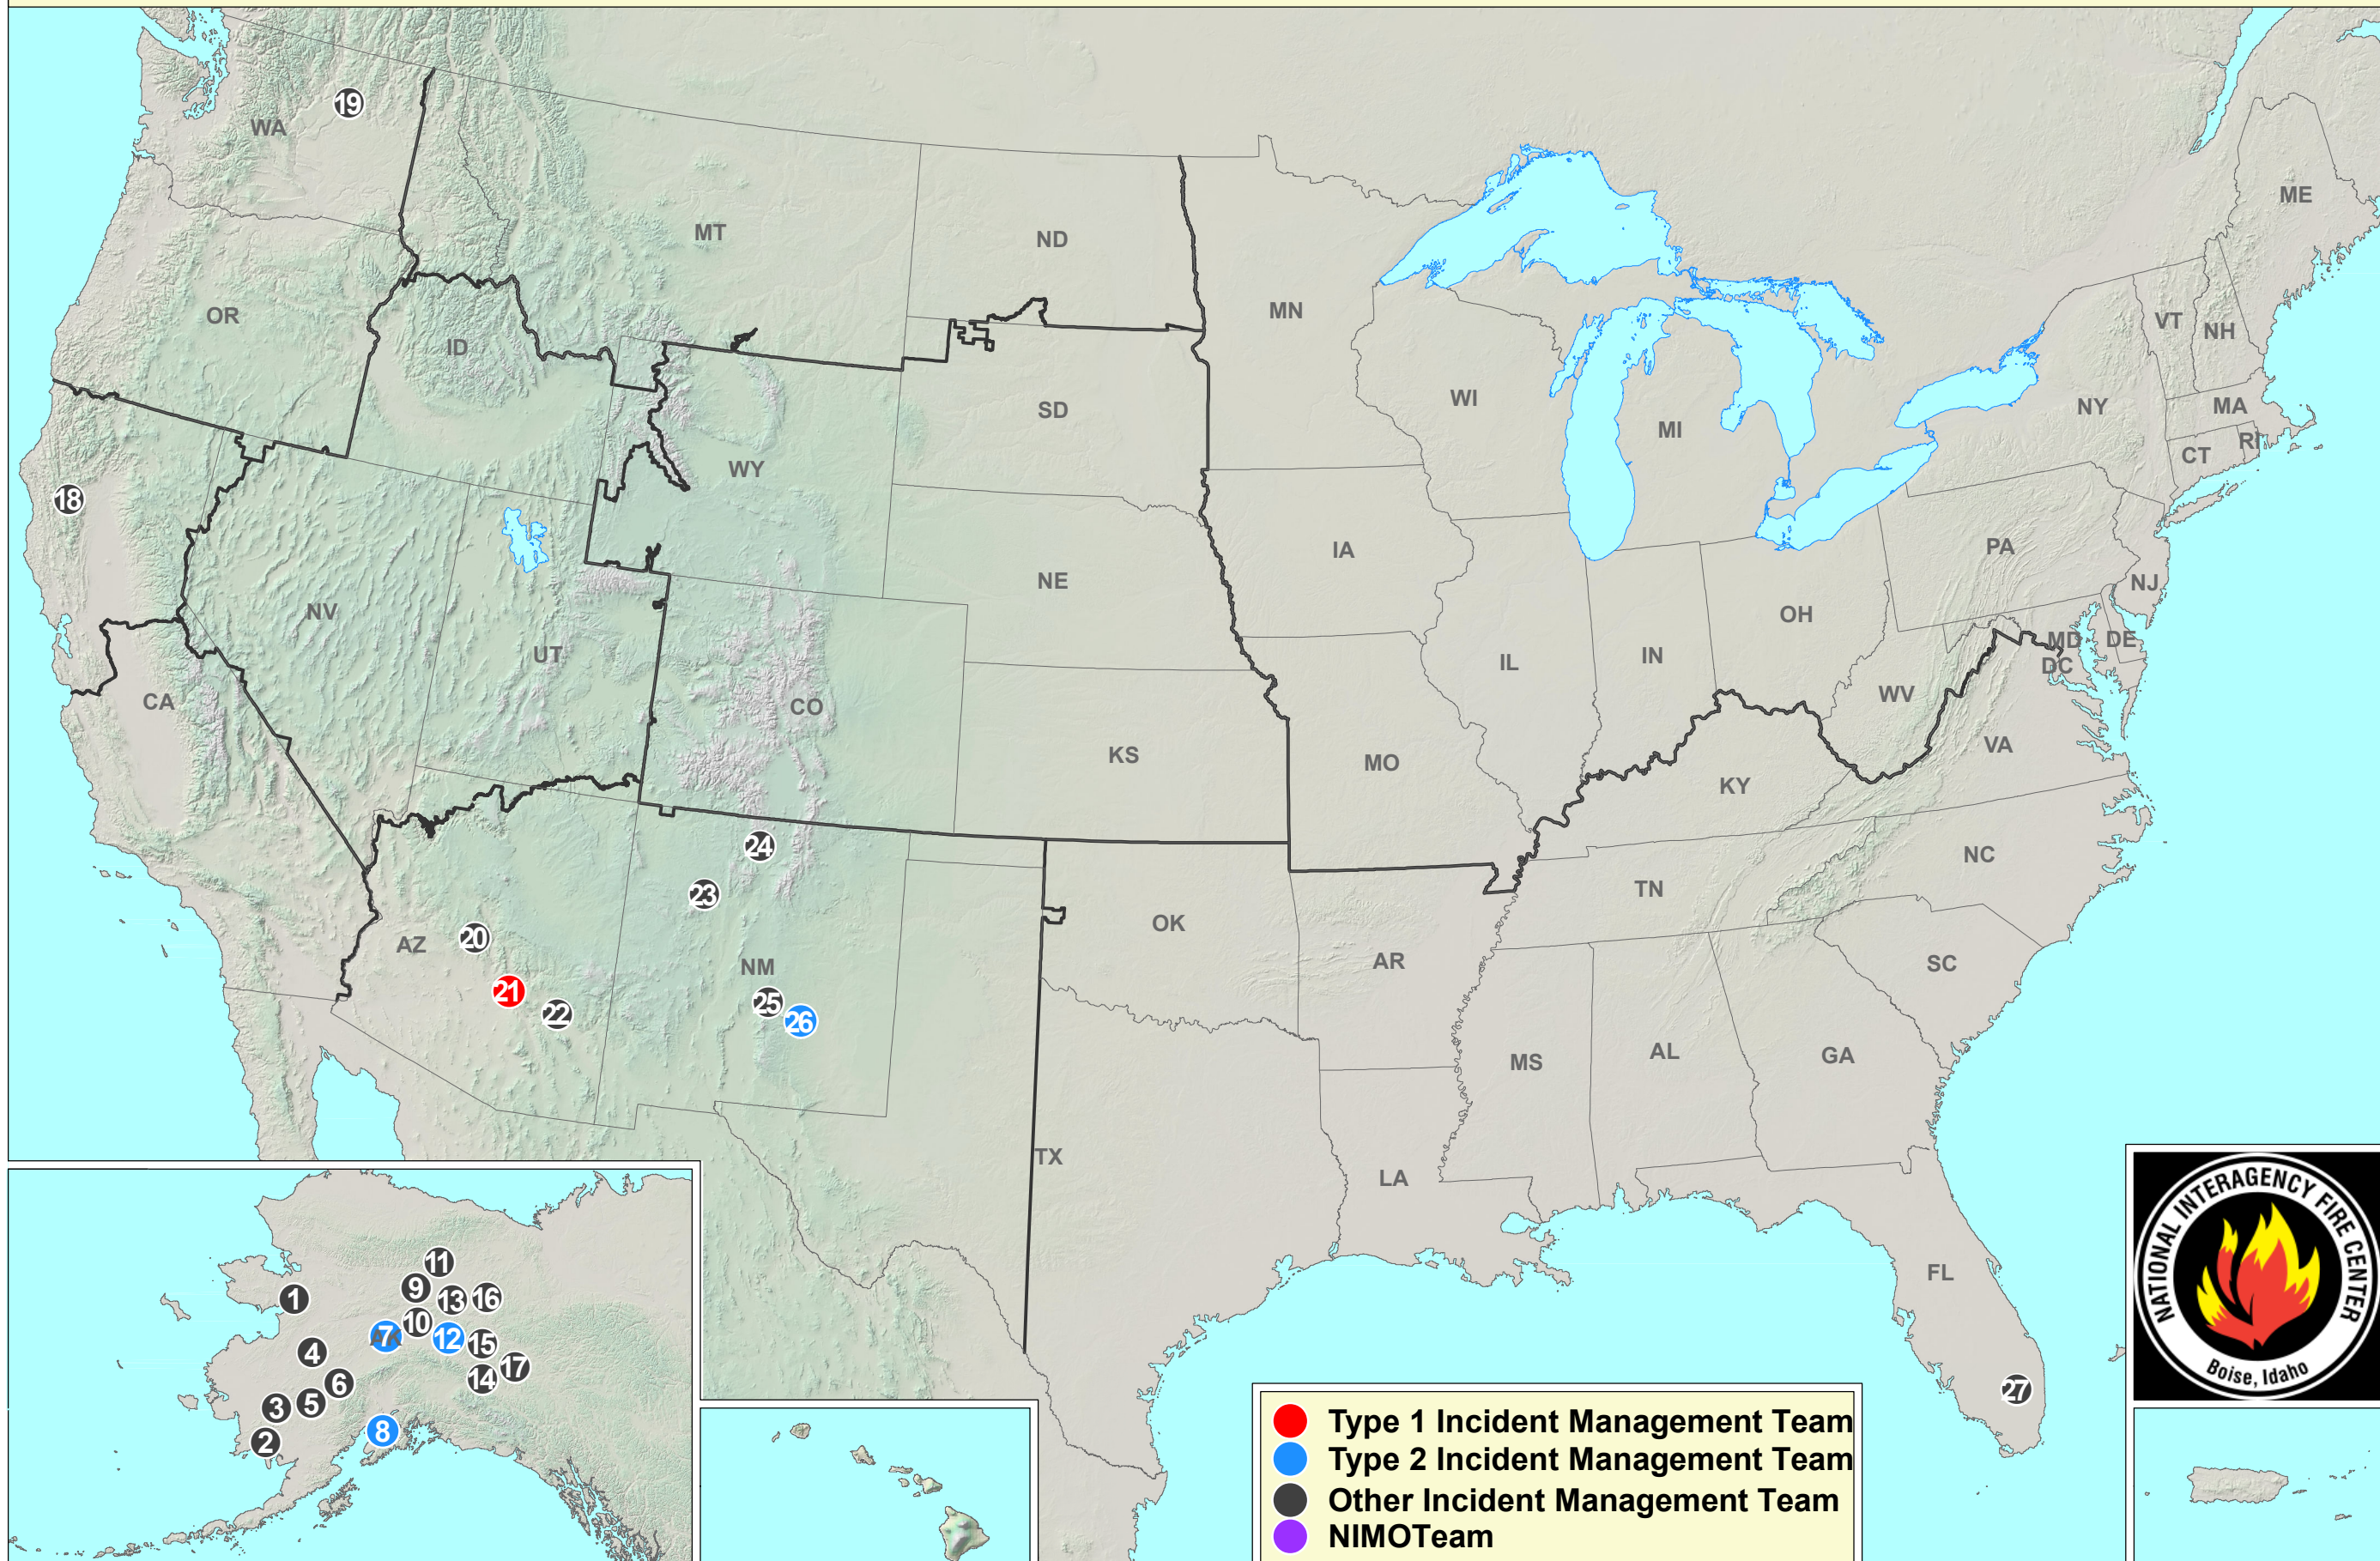

# Current Large Incidents

## June 25, 2019

- ① NORTH RIVER
- ② ONGIVINUK RIVER
- ③ KIPCHUK RIVER
- ④ OLD GROUCH TOP
- ⑤ BAKBUK CREEK
- ⑥ SHOELEATHER CREEK
- ⑦ SHOVEL CREEK

- ⑧ SWAN LAKE
- ⑨ HESS CREEK
- ⑩ CARIBOU CREEK
- ⑪ HADWEENZIC RIVER
- ⑫ NUGGET CREEK
- ⑬ MARR
- ⑭ BOUNDARY RIVER

- ⑮ EAST FORK DENNISON
- ⑯ BLACK RIVER
- ⑰ MCARTHUR CREEK
- ⑱ EAST
- ⑲ ELMER CITY
- ⑳ BADGER SPRINGS
- ㉑ WOODBURY

- ㉒ BYLAS
- ㉓ AZABACHI
- ㉔ GURULE
- ㉕ LONE MOUNTAIN
- ㉖ PINE LODGE
- ㉗ SAWGRASS (6)