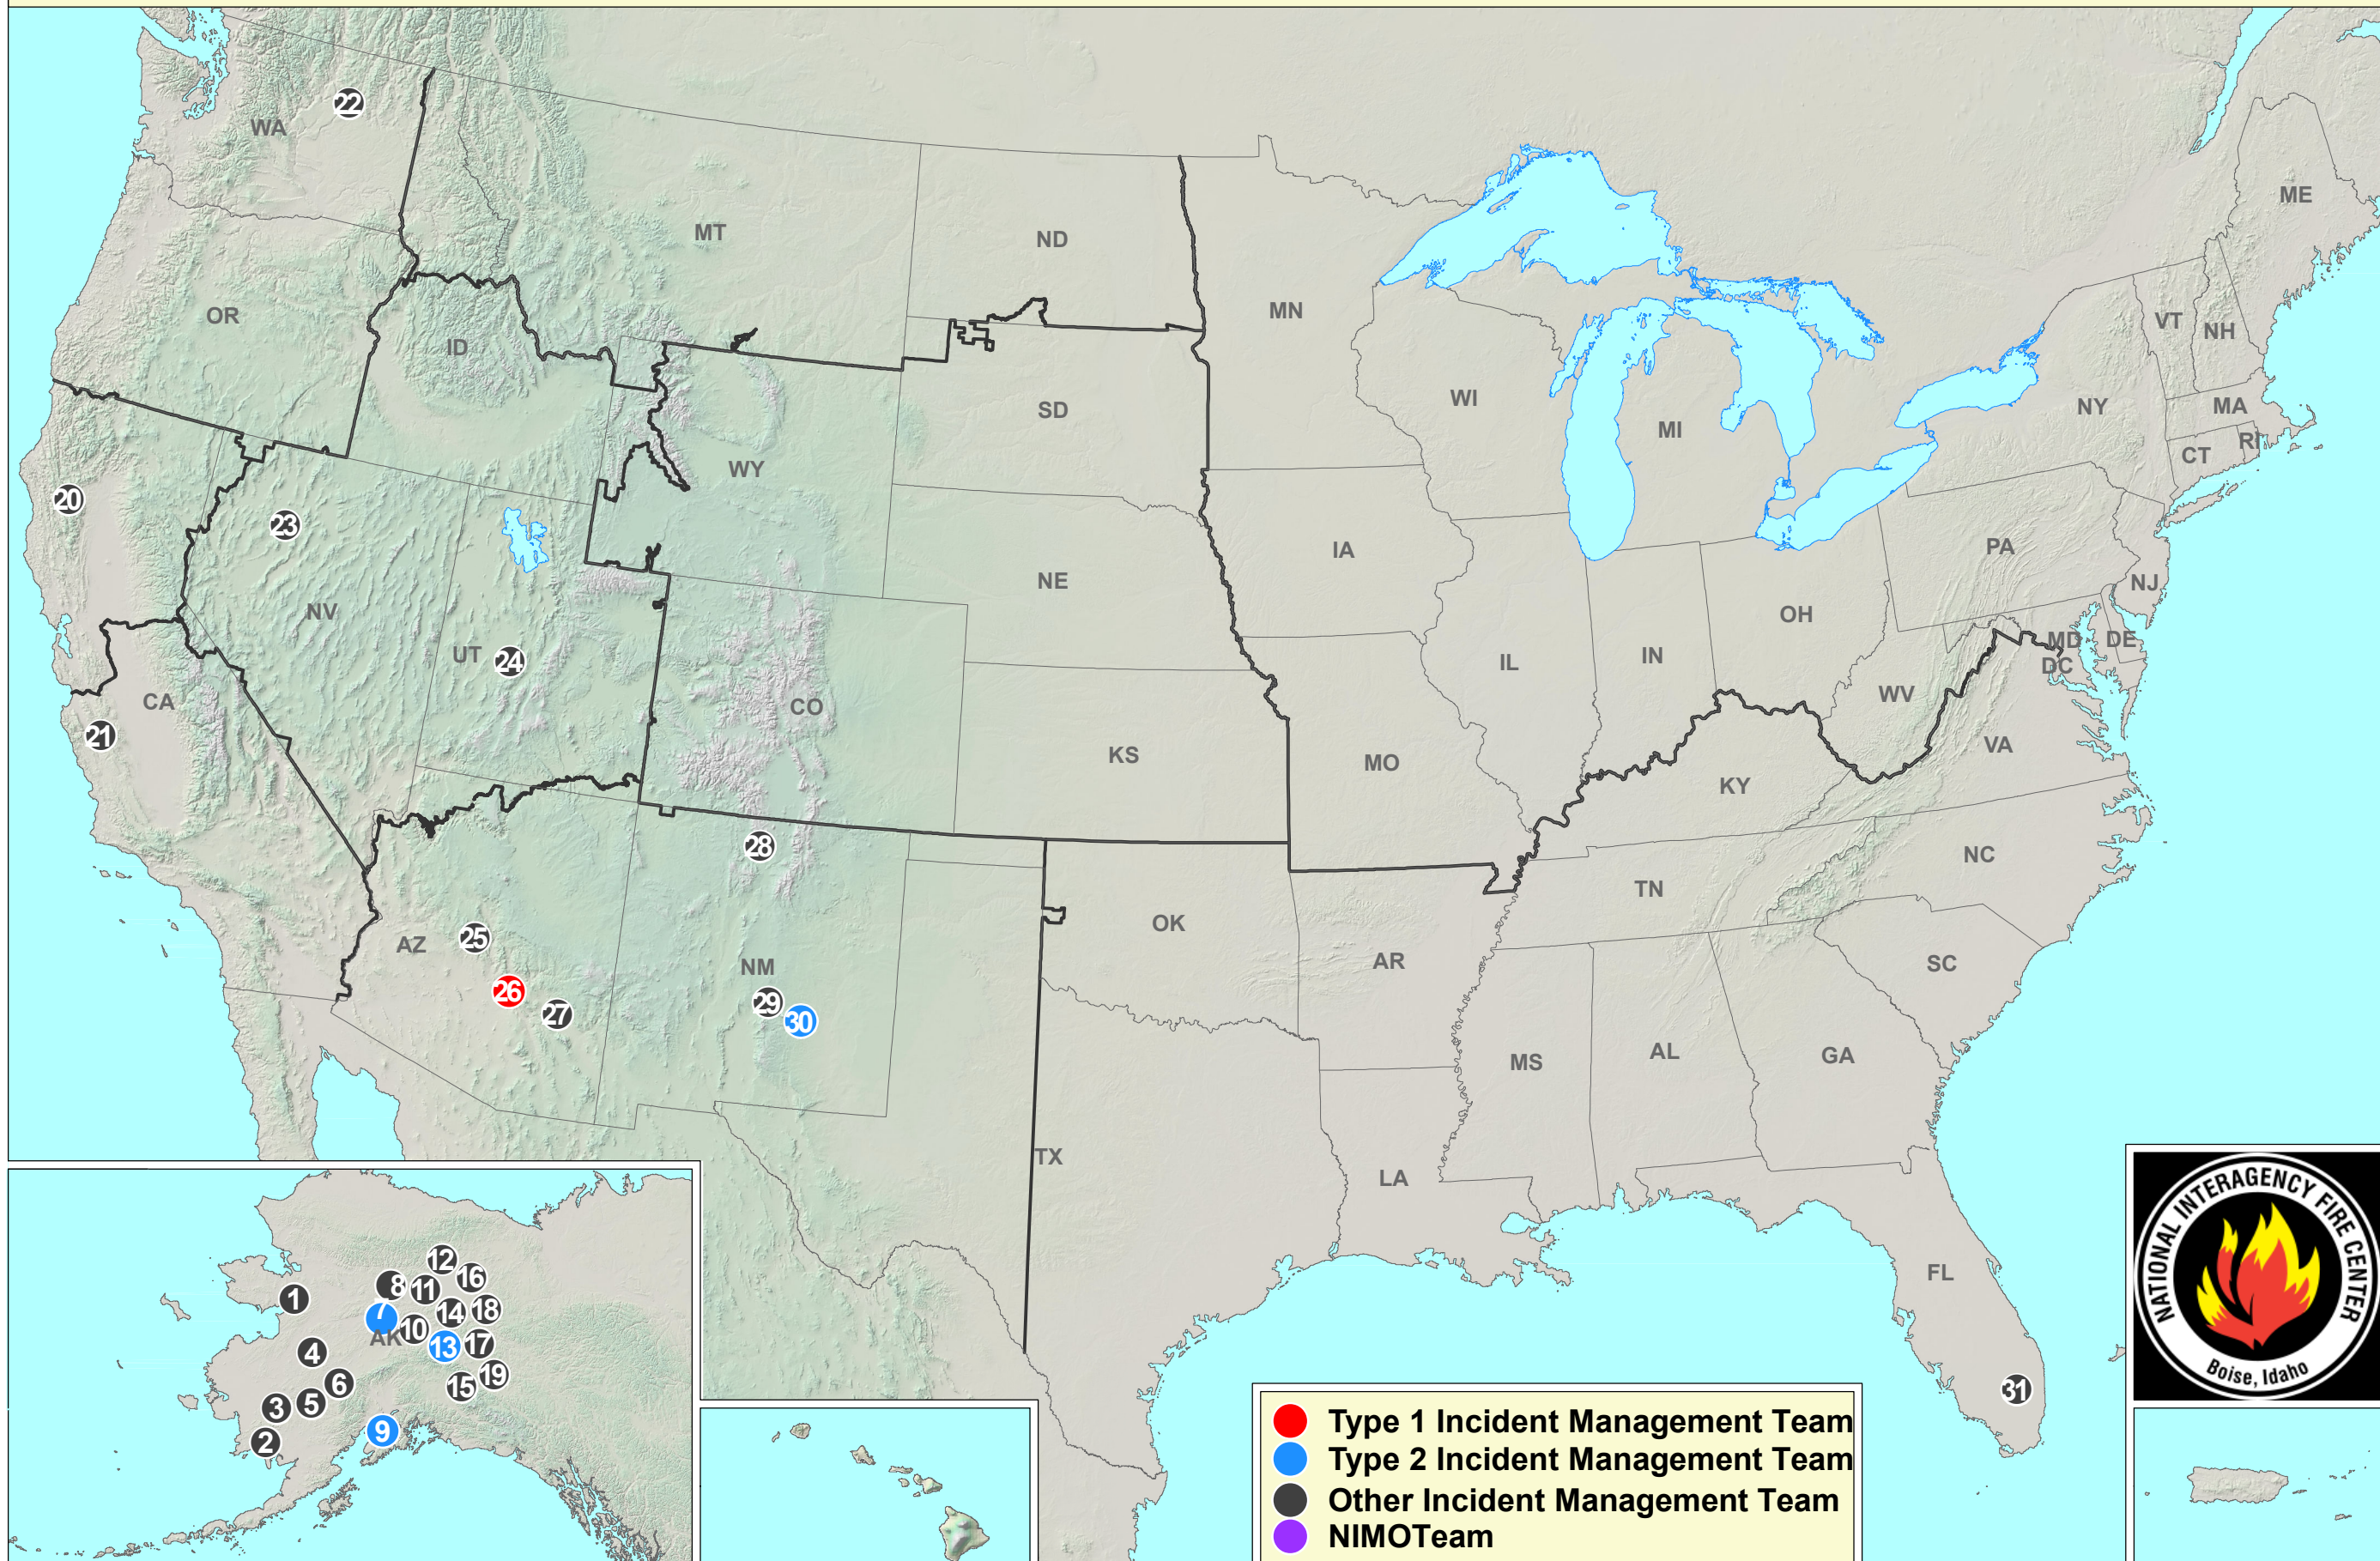

Current Large Incidents

June 26, 2019

- | | | | |
|---------------------|---------------------|----------------------|------------------|
| ① NORTH RIVER | ⑨ SWAN LAKE | ⑰ EAST FORK DENNISON | ⑳ BADGER SPRINGS |
| ② ONGIVINUK RIVER | ⑩ CARIBOU CREEK | ⑱ BLACK RIVER | ㉑ WOODBURY |
| ③ KIPCHUK RIVER | ⑪ VICTORIA MOUNTAIN | ㉒ MCARTHUR CREEK | ㉒ BYLAS |
| ④ OLD GROUCH TOP | ⑫ HADWEENZIC RIVER | ㉓ EAST | ㉓ GURULE |
| ⑤ BAKBUK CREEK | ⑬ NUGGET CREEK | ㉔ LONOAK | ㉔ LONE MOUNTAIN |
| ⑥ SHOELEATHER CREEK | ⑭ MARR | ㉕ ELMER CITY | ㉕ PINE LODGE |
| ⑦ SHOVEL CREEK | ⑮ BOUNDARY RIVER | ㉖ UNION | ㉖ SAWGRASS (6) |
| ⑧ HESS CREEK | ⑯ FROZEN CALF | ㉗ BALD MOUNTAIN | |