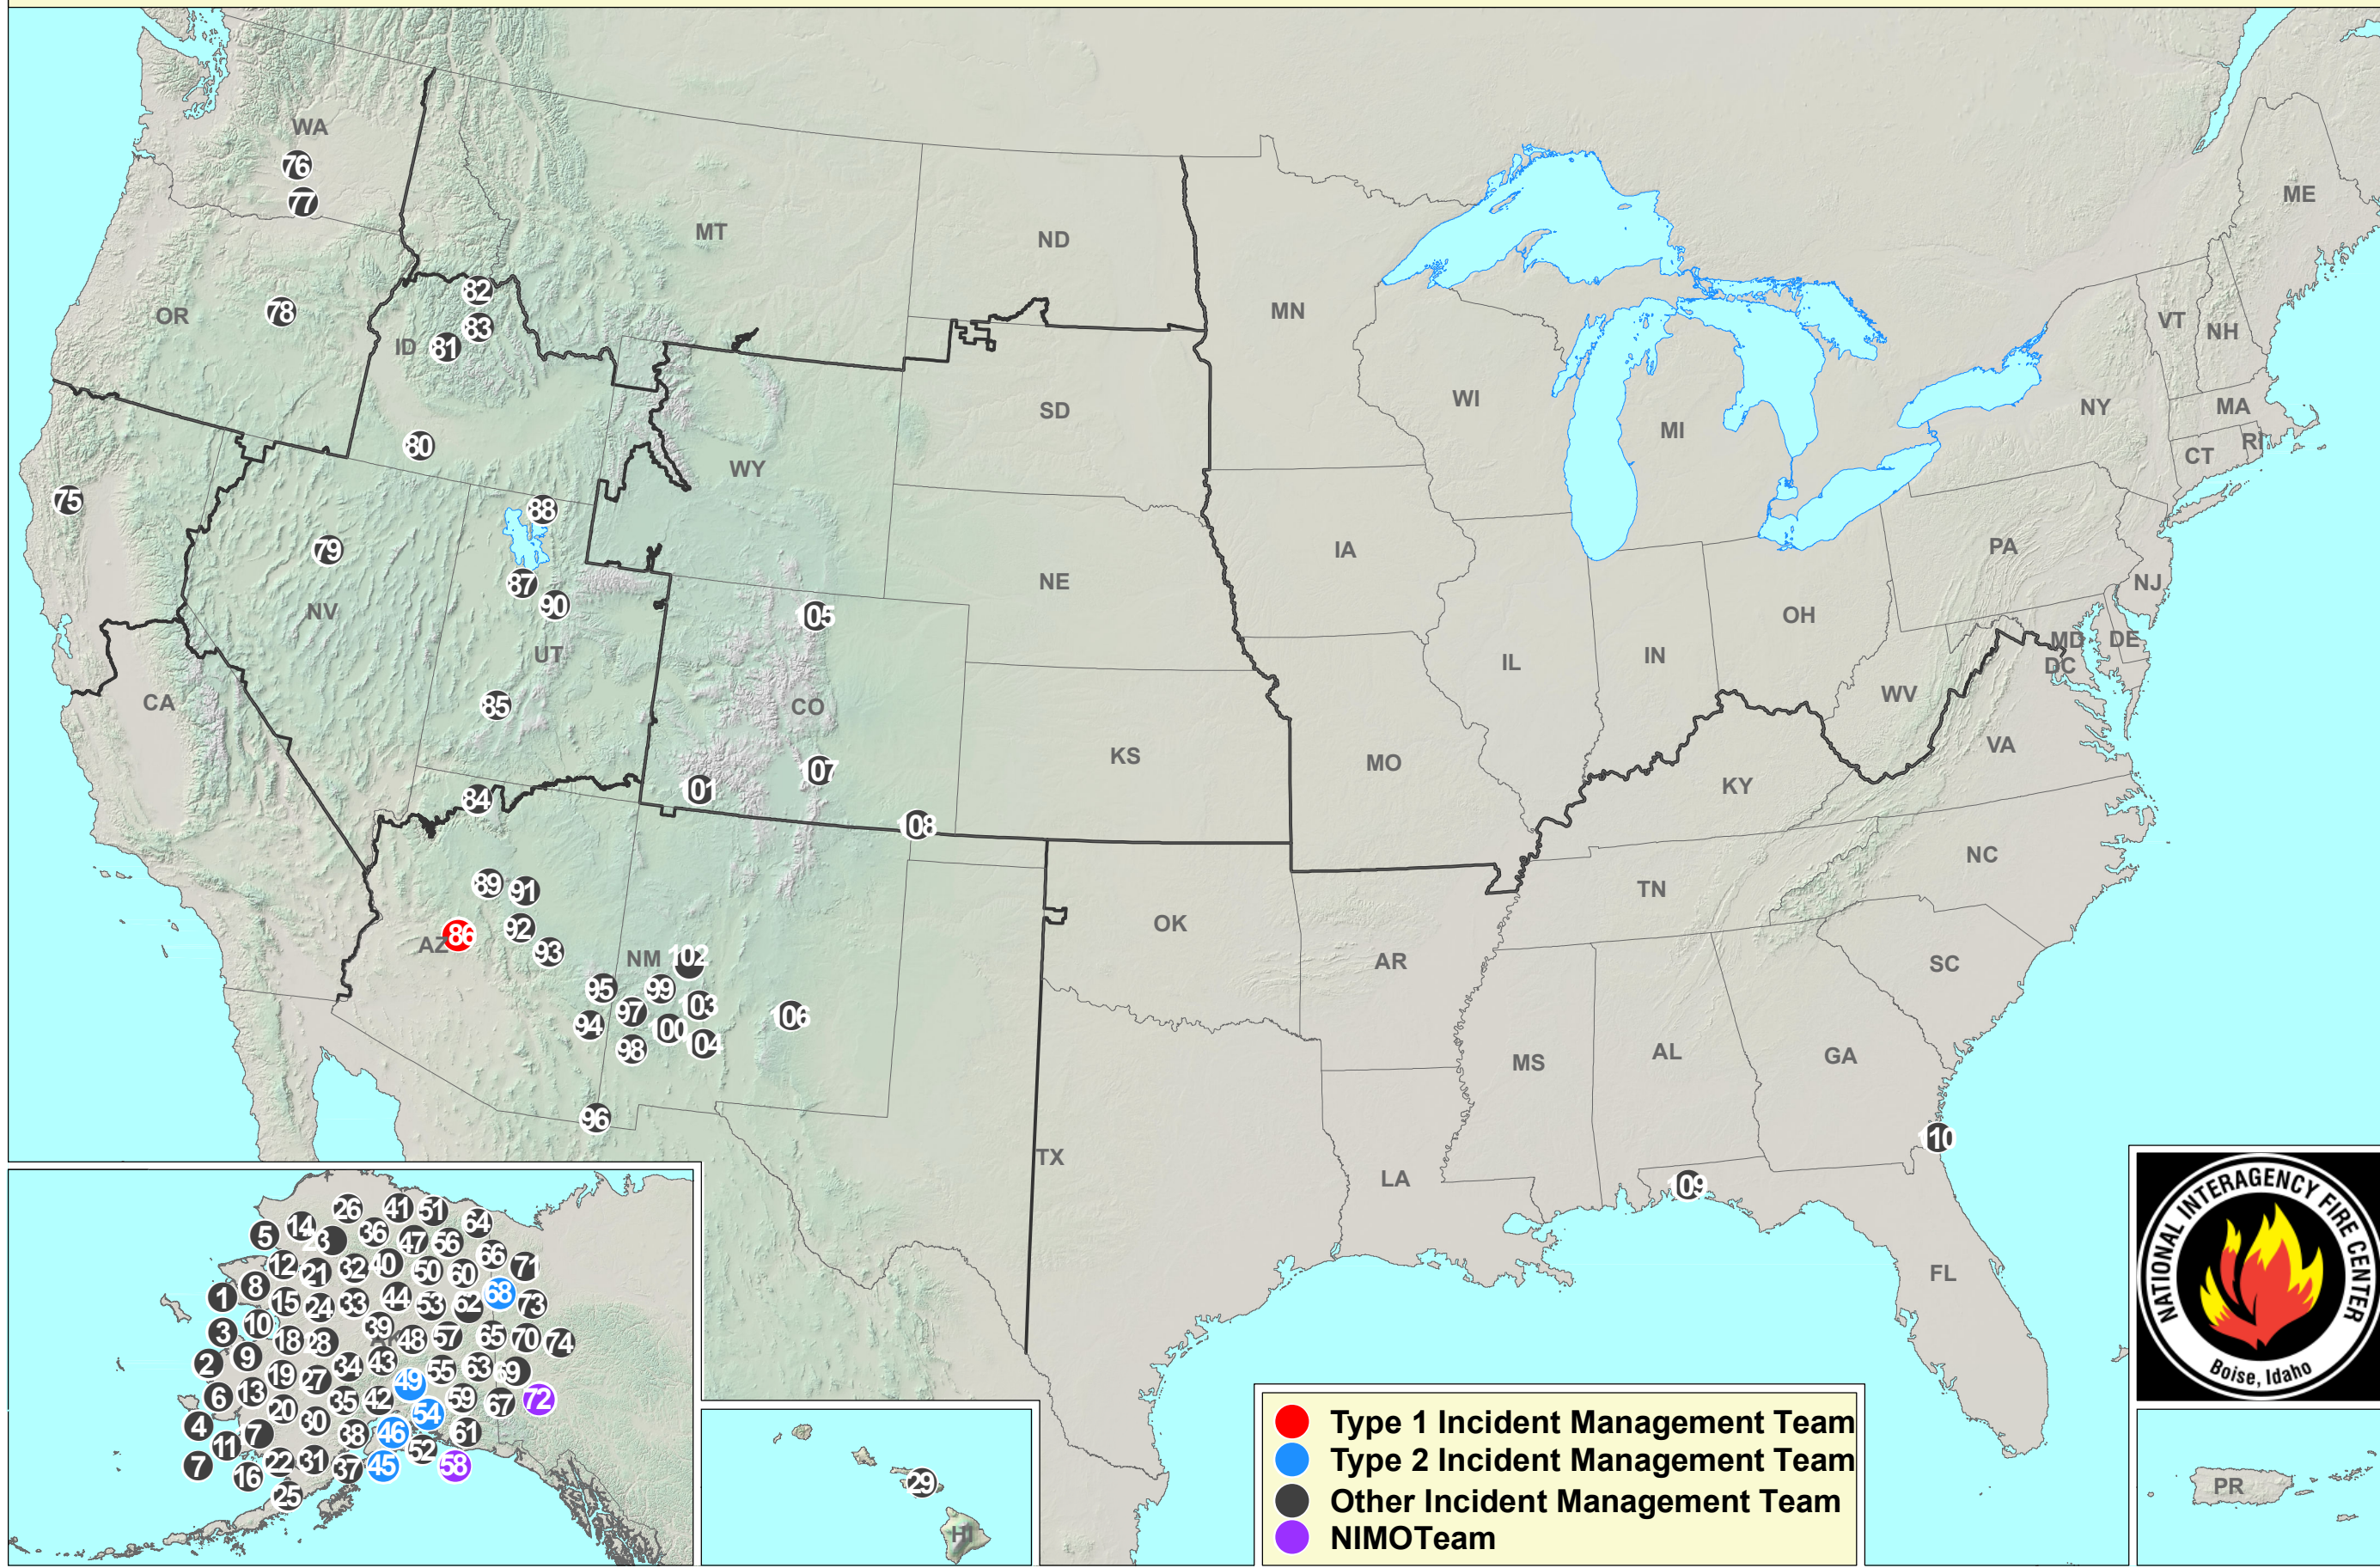

Current Large Incidents

July 19, 2019

- 1 PAGE MOUNTAIN
- 2 MOLYBDENUM MOUNTAINS
- 3 KOLMAKOF HILLS
- 4 LITTLE KASIGLUK
- 5 KUGRUK RIVER 1
- 6 SMITH CREEK
- 7 LITTLE TITNUK
- 8 KOYUK RIVER
- 9 OLD GROUCH TOP
- 10 HIDDEN CREEK
- 11 DOOR MOUNTAINS
- 12 KATEEL RIVER
- 13 FULLER CREEK
- 14 BUCKLAND 3
- 15 NORTH RIVER
- 16 TAYLOR MOUNTAINS
- 17 PIT PEAK
- 18 IDITAROD RIVER
- 19 TIMBER CREEK
- 20 COTTON VILLAGE
- 21 NAYUKA RIVER
- 22 PEARY CREEK
- 23 SOUTH FORK BUCKLAND RIVER
- 24 SUNSHINE MOUNTAINS
- 25 SWIFT RIVER
- 26 MAUNELUK RIVER
- 27 SWIFT CREEK
- 28 BEAVER HOUSE HILL

- 29 WAIKO RD.
- 30 AGHALUK CREEK
- 31 HOLOKUK RIVER
- 32 BERGMAN CREEK
- 33 STONGY RIVER FLATS
- 34 DEVIL'S ELBOW
- 35 JUMP PEAK
- 36 GARNET CREEK
- 37 PETE ANDREWS CREEK
- 38 MCCALLY CREEK
- 39 FORAKER
- 40 LITTLE MUD RIVER
- 41 VICTORIA MOUNTAIN
- 42 WILDERNESS
- 43 HORN FOOTHILLS
- 44 CRIPPLE CREEK
- 45 SWAN LAKE
- 46 MONTANA CREEK
- 47 TONY SLOUGH
- 48 DRY CREEK 2
- 49 SHOVEL CREEK
- 50 GROUSE CREEK
- 51 THAZZIK MOUNTAIN
- 52 TUNDRA LAKE
- 53 LLOYD MOUNTAIN
- 54 MALASPINA
- 55 KOBE
- 56 HADWEENZIC RIVER

- 57 DRY CREEK
- 58 BOUNDARY RIVER
- 59 SNOWSHOE CREEK
- 60 CHANDALAR RIVER
- 61 BEAVER
- 62 HESS CREEK
- 63 LITTLE CRAZY MOUNTAIN
- 64 GRAYLING CREEK
- 65 NUGGET CREEK
- 66 MARR
- 67 RAINBOW 2
- 68 CHALKYITSIK COMPLEX
- 69 EAST FORK DENNISON
- 70 YUKON CHARLEY
- 71 BIEDERMAN BLUFF
- 72 MCARTHUR CREEK
- 73 BLACK RIVER
- 74 THREE CASTLE
- 75 EAST
- 76 POWERLINE
- 77 COLD CREEK
- 78 BLUE RIDGE
- 79 DOME
- 80 CLOVER
- 81 CANYON
- 82 WATERFALL
- 83 SHADY
- 84 LITTLE SPRINGS

- 85 SKULL FLAT
- 86 CELLAR
- 87 SOUTH RIM
- 88 RADIO HILL
- 89 NEWMAN
- 90 ROUND PEAK
- 91 DUKE
- 92 HART
- 93 WHITE SPRINGS
- 94 GRASSY
- 95 SOUTH
- 96 MILLER
- 97 SHELLEY
- 98 ROCKY
- 99 WOODROW
- 100 BLACK
- 101 441
- 102 BEAR
- 103 ROBERTS
- 104 SKID
- 105 BEAVER
- 106 PINE LODGE
- 107 REVELLE
- 108 GRASSLANDS COMPLEX
- 109 INDIGO TURKEY
- 110 WHITNEY