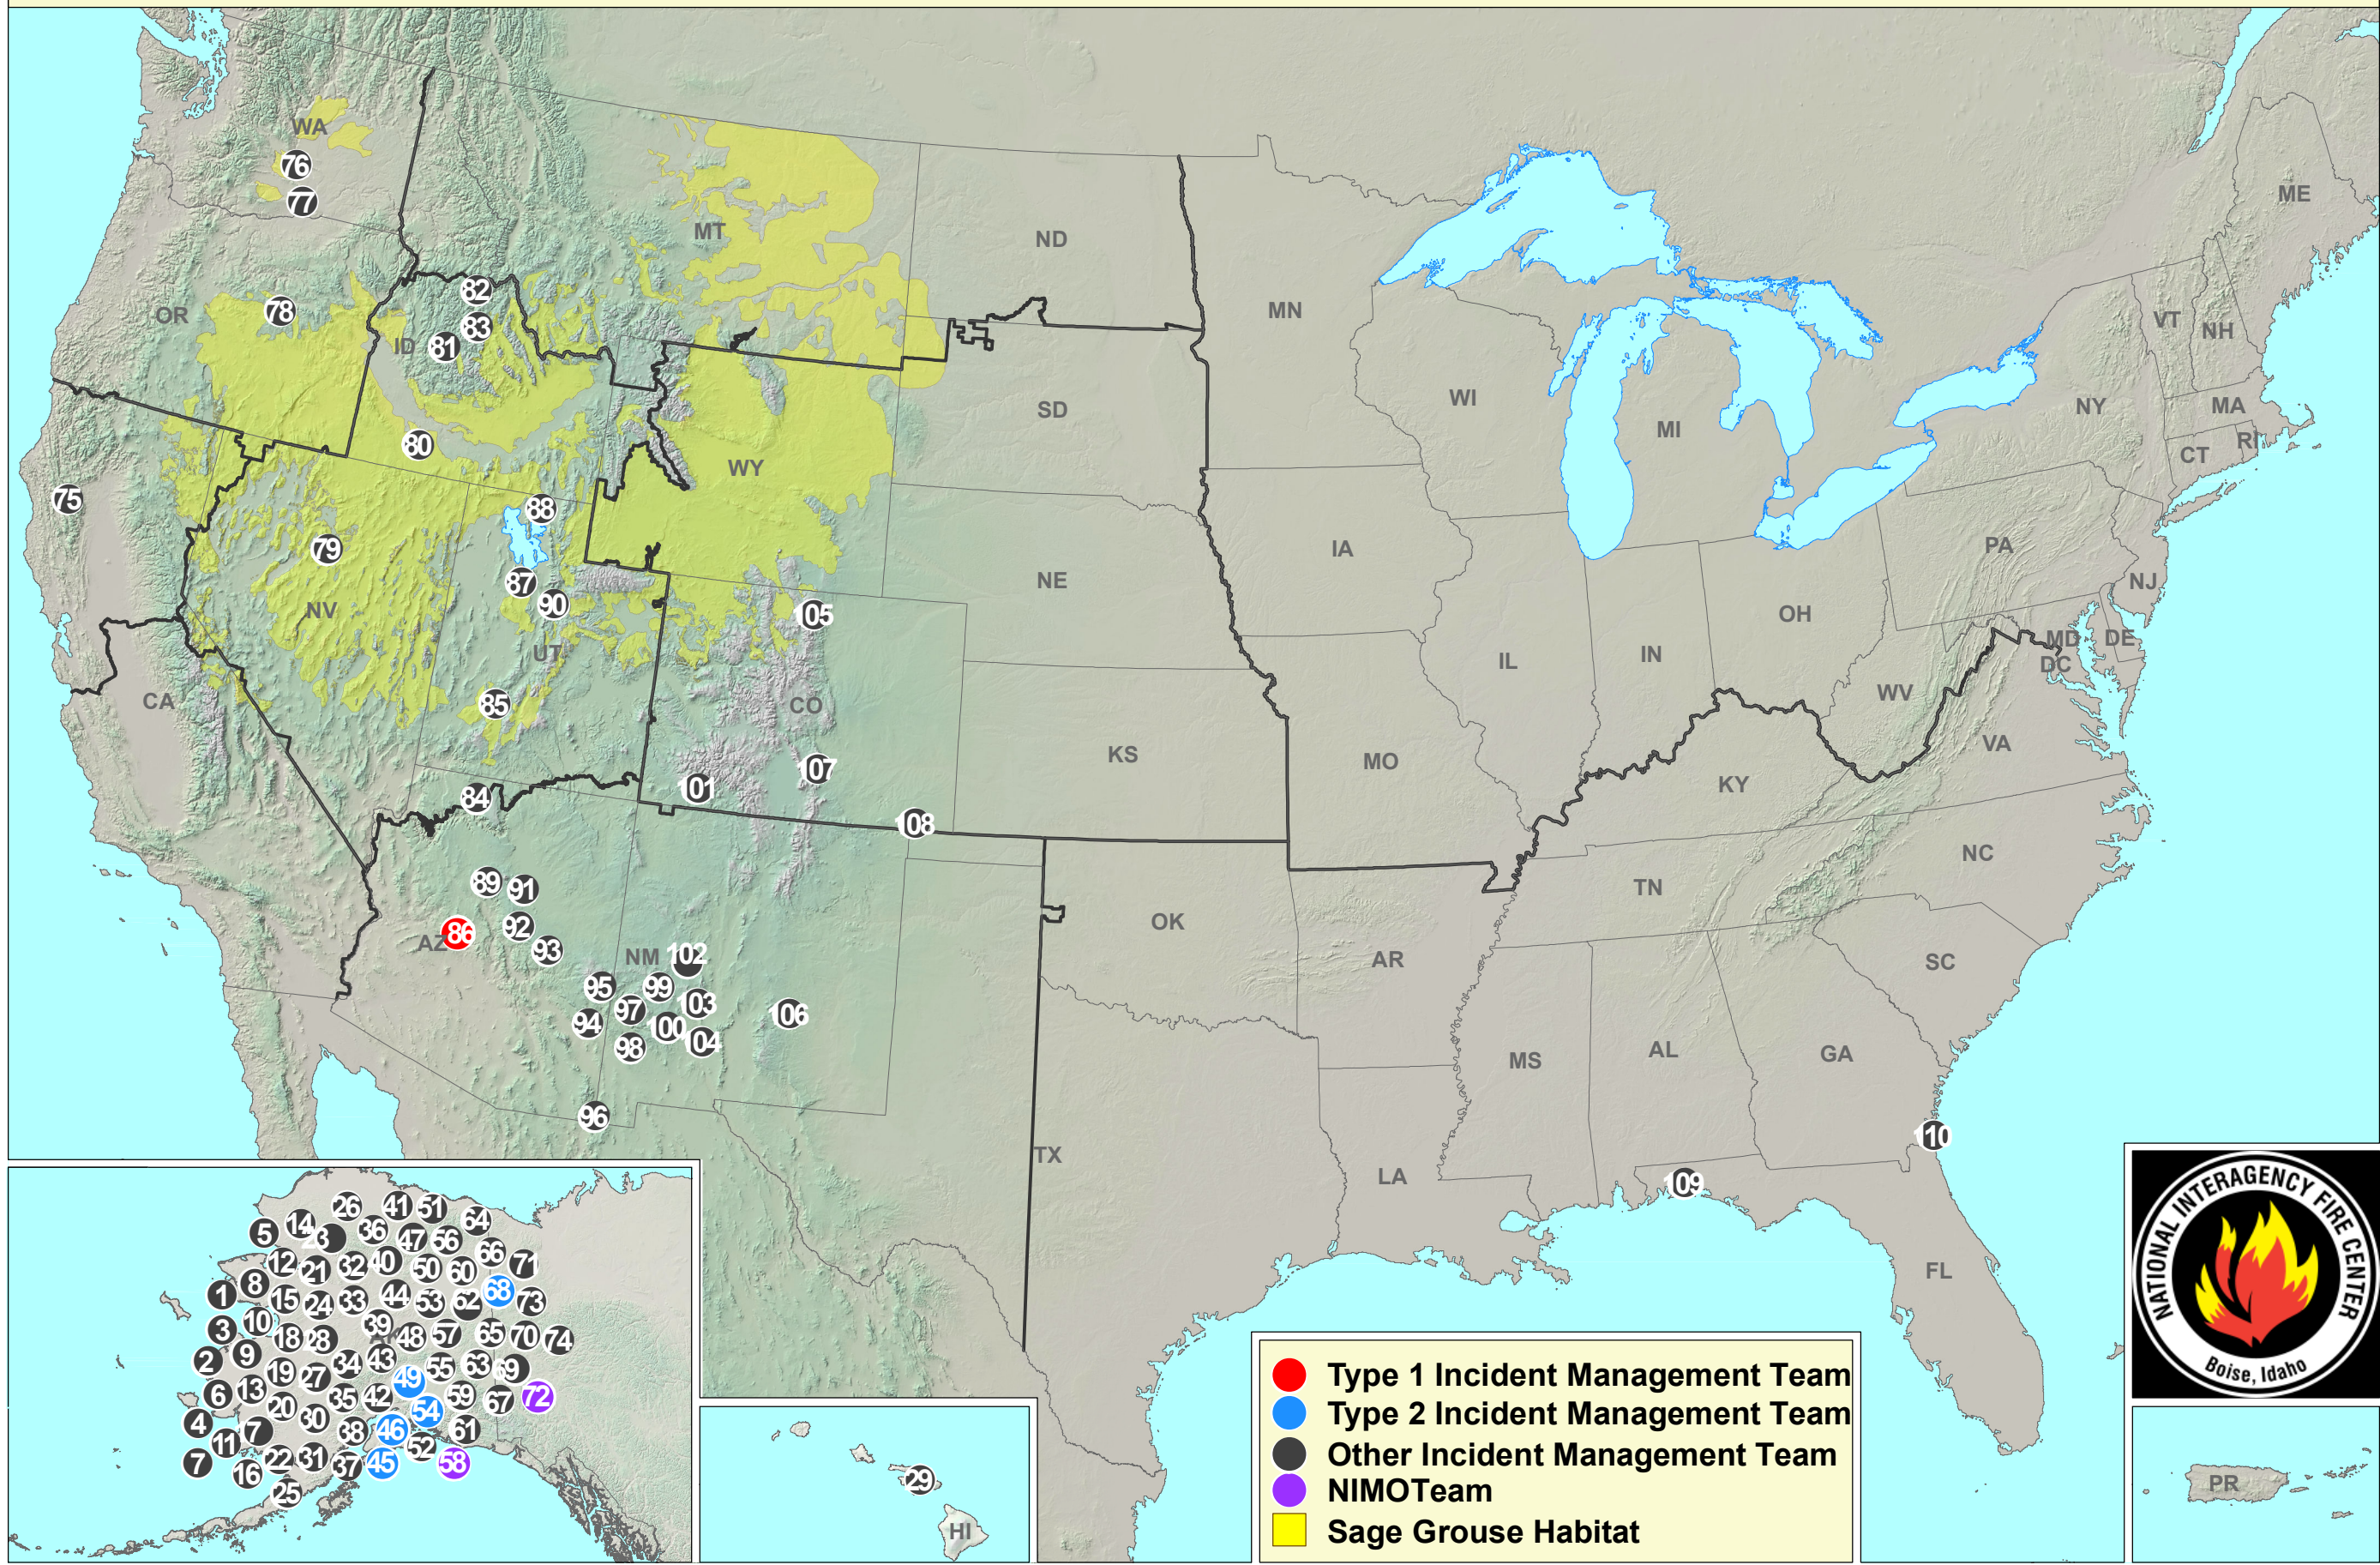

Current Large Incidents

July 19, 2019

- 1 PAGE MOUNTAIN
- 2 MOLYBDENUM MOUNTAINS
- 3 KOLMAKOF HILLS
- 4 LITTLE KASIGLUK
- 5 KUGRUK RIVER 1
- 6 SMITH CREEK
- 7 LITTLE TITNUK
- 8 KOYUK RIVER
- 9 OLD GROUCH TOP
- 10 HIDDEN CREEK
- 11 DOOR MOUNTAINS
- 12 KATEEL RIVER
- 13 FULLER CREEK
- 14 BUCKLAND 3
- 15 NORTH RIVER
- 16 TAYLOR MOUNTAINS
- 17 PIT PEAK
- 18 IDITAROD RIVER
- 19 TIMBER CREEK
- 20 COTTON VILLAGE
- 21 NAYUKA RIVER
- 22 PEARY CREEK
- 23 SOUTH FORK BUCKLAND RIVER
- 24 SUNSHINE MOUNTAINS
- 25 SWIFT RIVER
- 26 MAUNELUK RIVER
- 27 SWIFT CREEK
- 28 BEAVER HOUSE HILL

- 29 WAIKO RD.
- 30 AGHALUK CREEK
- 31 HOLOKUK RIVER
- 32 BERGMAN CREEK
- 33 STONY RIVER FLATS
- 34 DEVIL'S ELBOW
- 35 JUMP PEAK
- 36 GARNET CREEK
- 37 PETE ANDREWS CREEK
- 38 MCCALLY CREEK
- 39 FORAKER
- 40 LITTLE MUD RIVER
- 41 VICTORIA MOUNTAIN
- 42 WILDERNESS
- 43 HORN FOOTHILLS
- 44 CRIPPLE CREEK
- 45 SWAN LAKE
- 46 MONTANA CREEK
- 47 TONY SLOUGH
- 48 DRY CREEK 2
- 49 SHOVEL CREEK
- 50 GROUSE CREEK
- 51 THAZZIK MOUNTAIN
- 52 TUNDRA LAKE
- 53 LLOYD MOUNTAIN
- 54 MALASPINA
- 55 KOBE
- 56 HADWEENZIC RIVER

- 57 DRY CREEK
- 58 BOUNDARY RIVER
- 59 SNOWSHOE CREEK
- 60 CHANDALAR RIVER
- 61 BEAVER
- 62 HESS CREEK
- 63 LITTLE CRAZY MOUNTAIN
- 64 GRAYLING CREEK
- 65 NUGGET CREEK
- 66 MARR
- 67 RAINBOW 2
- 68 CHALKYITSIK COMPLEX
- 69 EAST FORK DENNISON
- 70 YUKON CHARLEY
- 71 BIEDERMAN BLUFF
- 72 MCARTHUR CREEK
- 73 BLACK RIVER
- 74 THREE CASTLE
- 75 EAST
- 76 POWERLINE
- 77 COLD CREEK
- 78 BLUE RIDGE
- 79 DOME
- 80 CLOVER
- 81 CANYON
- 82 WATERFALL
- 83 SHADY
- 84 LITTLE SPRINGS

- 85 SKULL FLAT
- 86 CELLAR
- 87 SOUTH RIM
- 88 RADIO HILL
- 89 NEWMAN
- 90 ROUND PEAK
- 91 DUKE
- 92 HART
- 93 WHITE SPRINGS
- 94 GRASSY
- 95 SOUTH
- 96 MILLER
- 97 SHELLEY
- 98 ROCKY
- 99 WOODROW
- 100 BLACK
- 101 441
- 102 BEAR
- 103 ROBERTS
- 104 SKID
- 105 BEAVER
- 106 PINE LODGE
- 107 REVELLE
- 108 GRASSLANDS COMPLEX
- 109 INDIGO TURKEY
- 110 WHITNEY