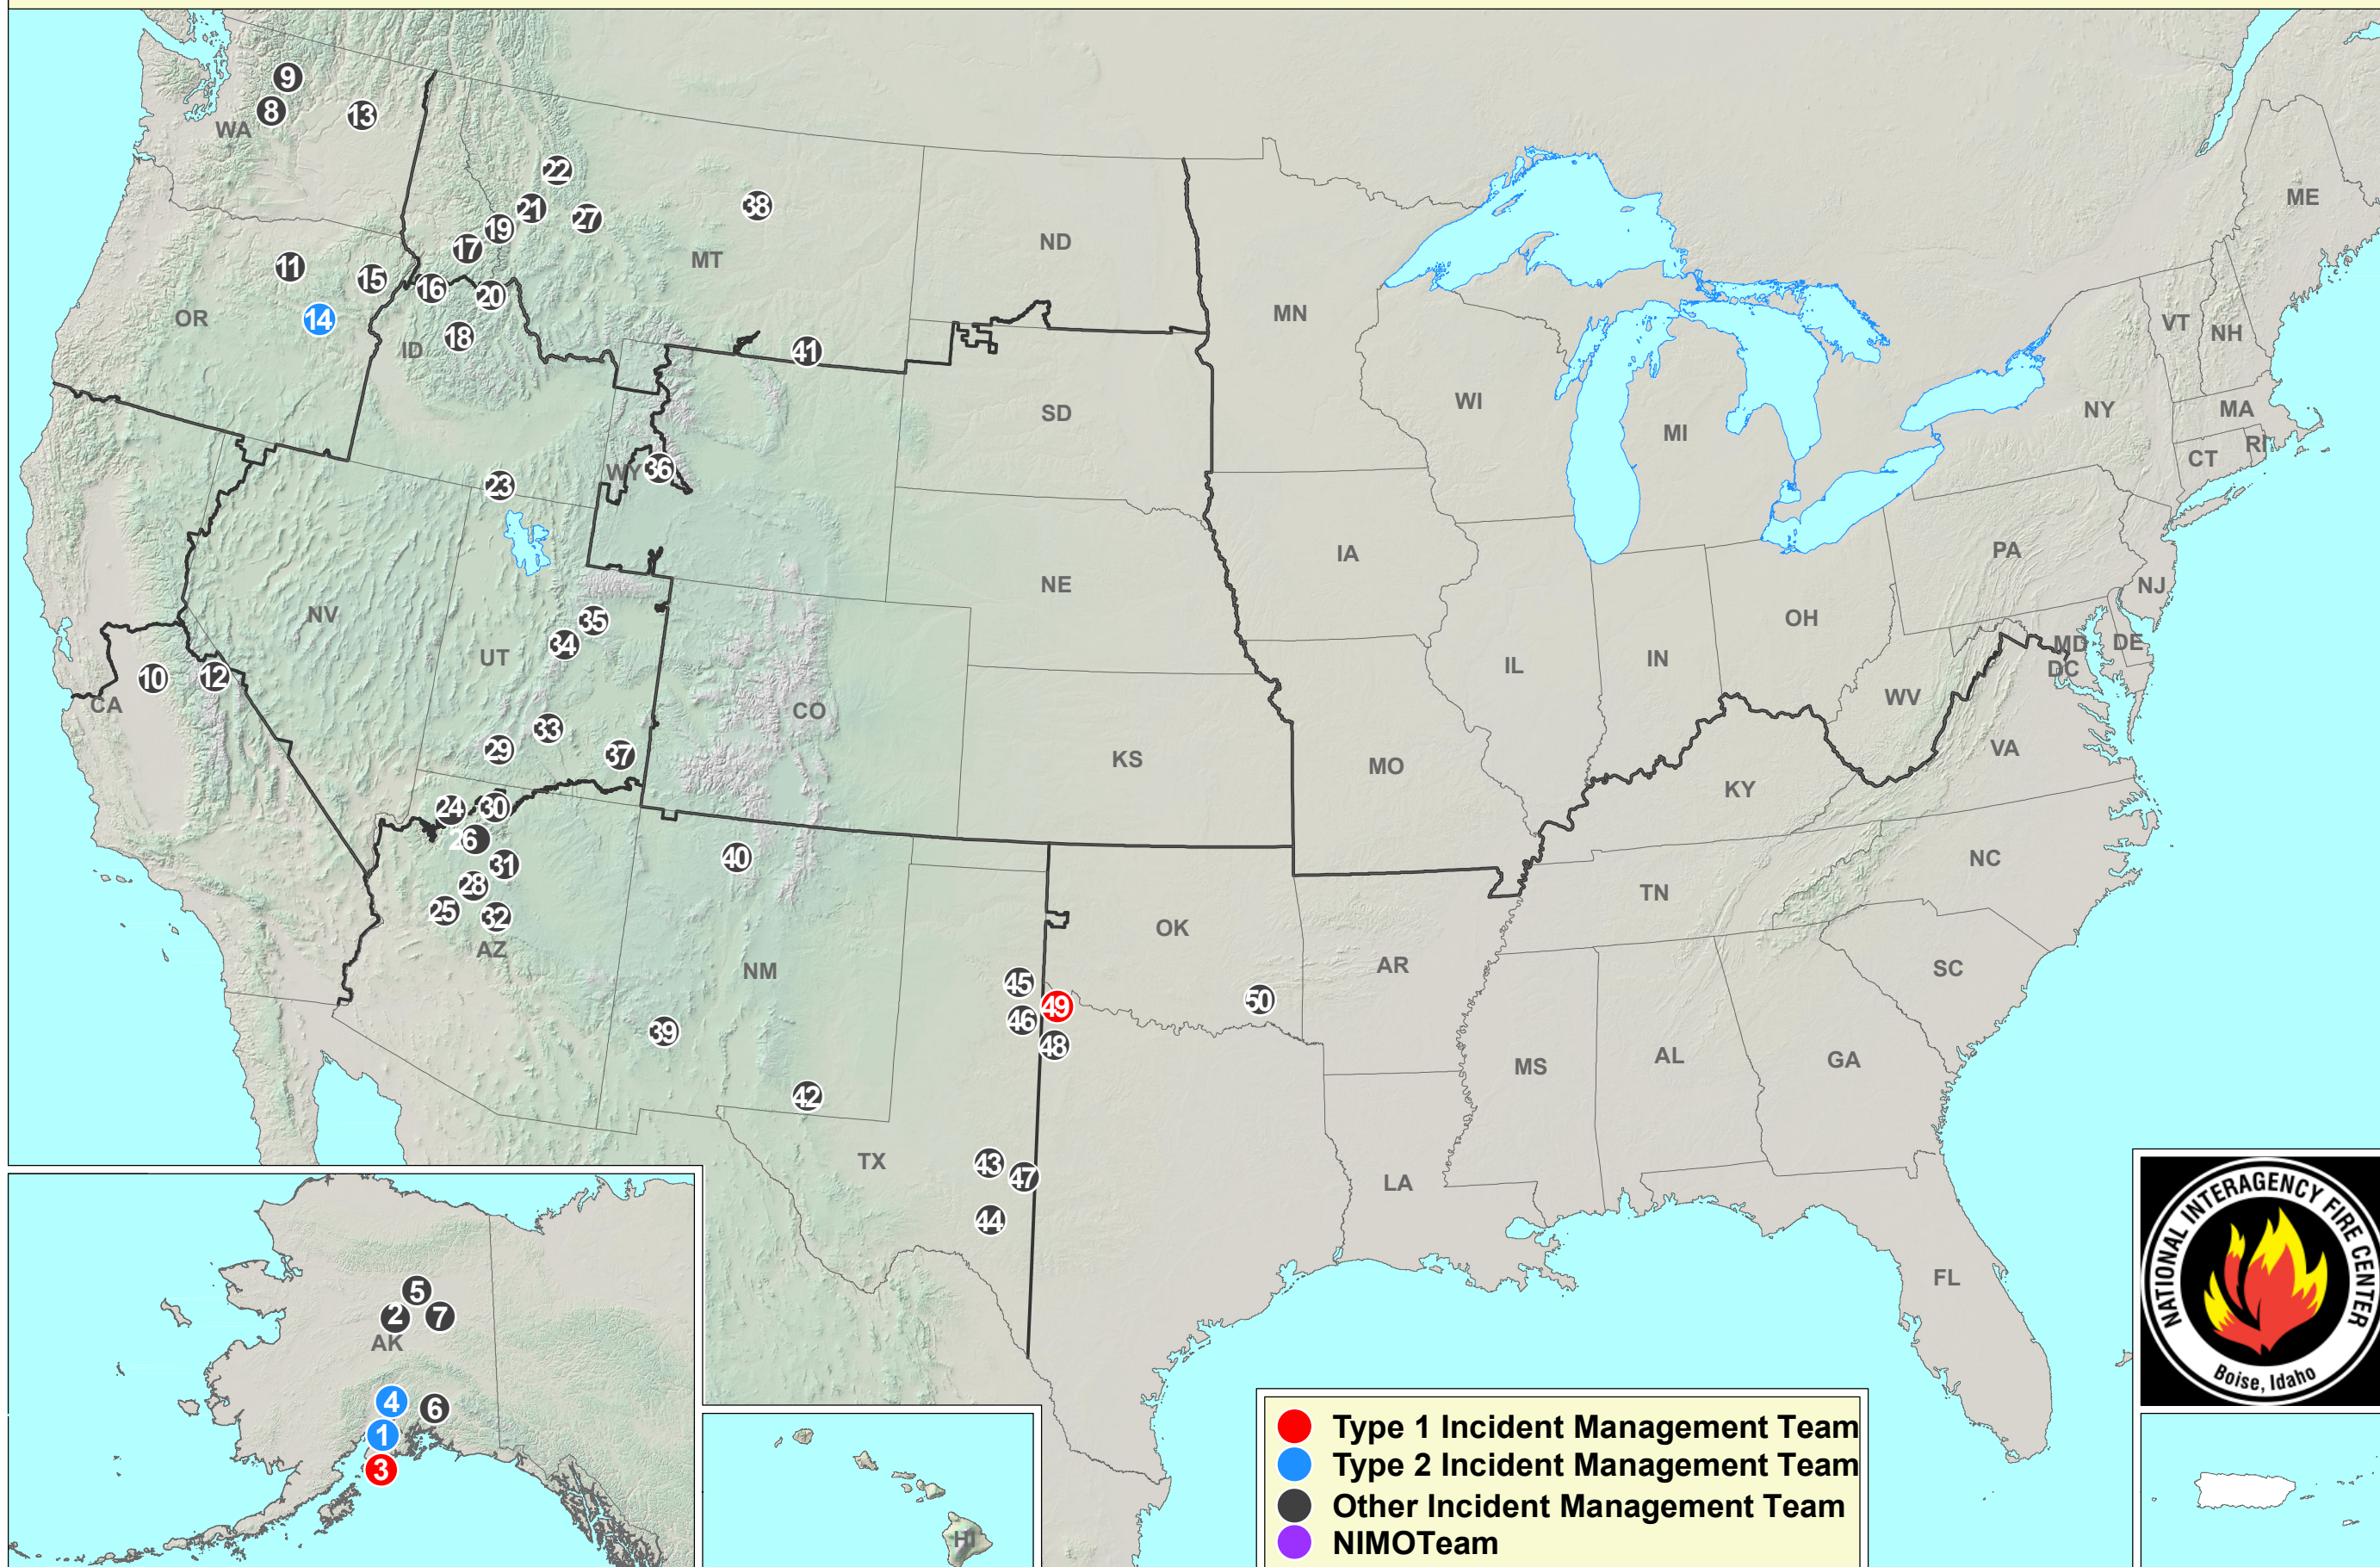

Current Large Incidents

August 21, 2019

- 1 DESHKA LANDING
- 2 GARNET CREEK
- 3 SWAN LAKE
- 4 MCKINLEY
- 5 GROUSE CREEK
- 6 TOKAINA 2
- 7 HESS CREEK
- 8 SOUTH FORK CREEK
- 9 DEVORE CREEK
- 10 GAINES
- 11 163 HK COMPLEX
- 12 SPRINGS
- 13 WILLIAMS FLATS

- 14 204 COW
- 15 GRANITE GULCH
- 16 NETHKER
- 17 BARREN HILL
- 18 SHADY
- 19 CRAB
- 20 COVE CREEK
- 21 BEESKOVE
- 22 SNOW CREEK
- 23 GEOTHERMAL
- 24 TRUMBULL
- 25 SHERIDAN
- 26 IKES

- 27 HORSEFLY
- 28 PEMBERTON
- 29 LITTLE BEAR
- 30 CASTLE
- 31 BOULIN
- 32 SABER
- 33 PARK RIDGE
- 34 MAMMOTH
- 35 AVINTAQUIN RIDGE
- 36 TANNERITE
- 37 CHIPPEAN
- 38 SAGE
- 39 BLACK

- 40 CUEVA
- 41 VICTOR
- 42 RAWHIDE
- 43 NOLKE
- 44 CAVERNS ROAD
- 45 BIRD RANCH
- 46 SIDE OATS
- 47 ROCKING CHAIR RANCH
- 48 VIVIAN
- 49 COPPER BREAKS
- 50 CANEY MOUNTAIN TRAIL FIRE