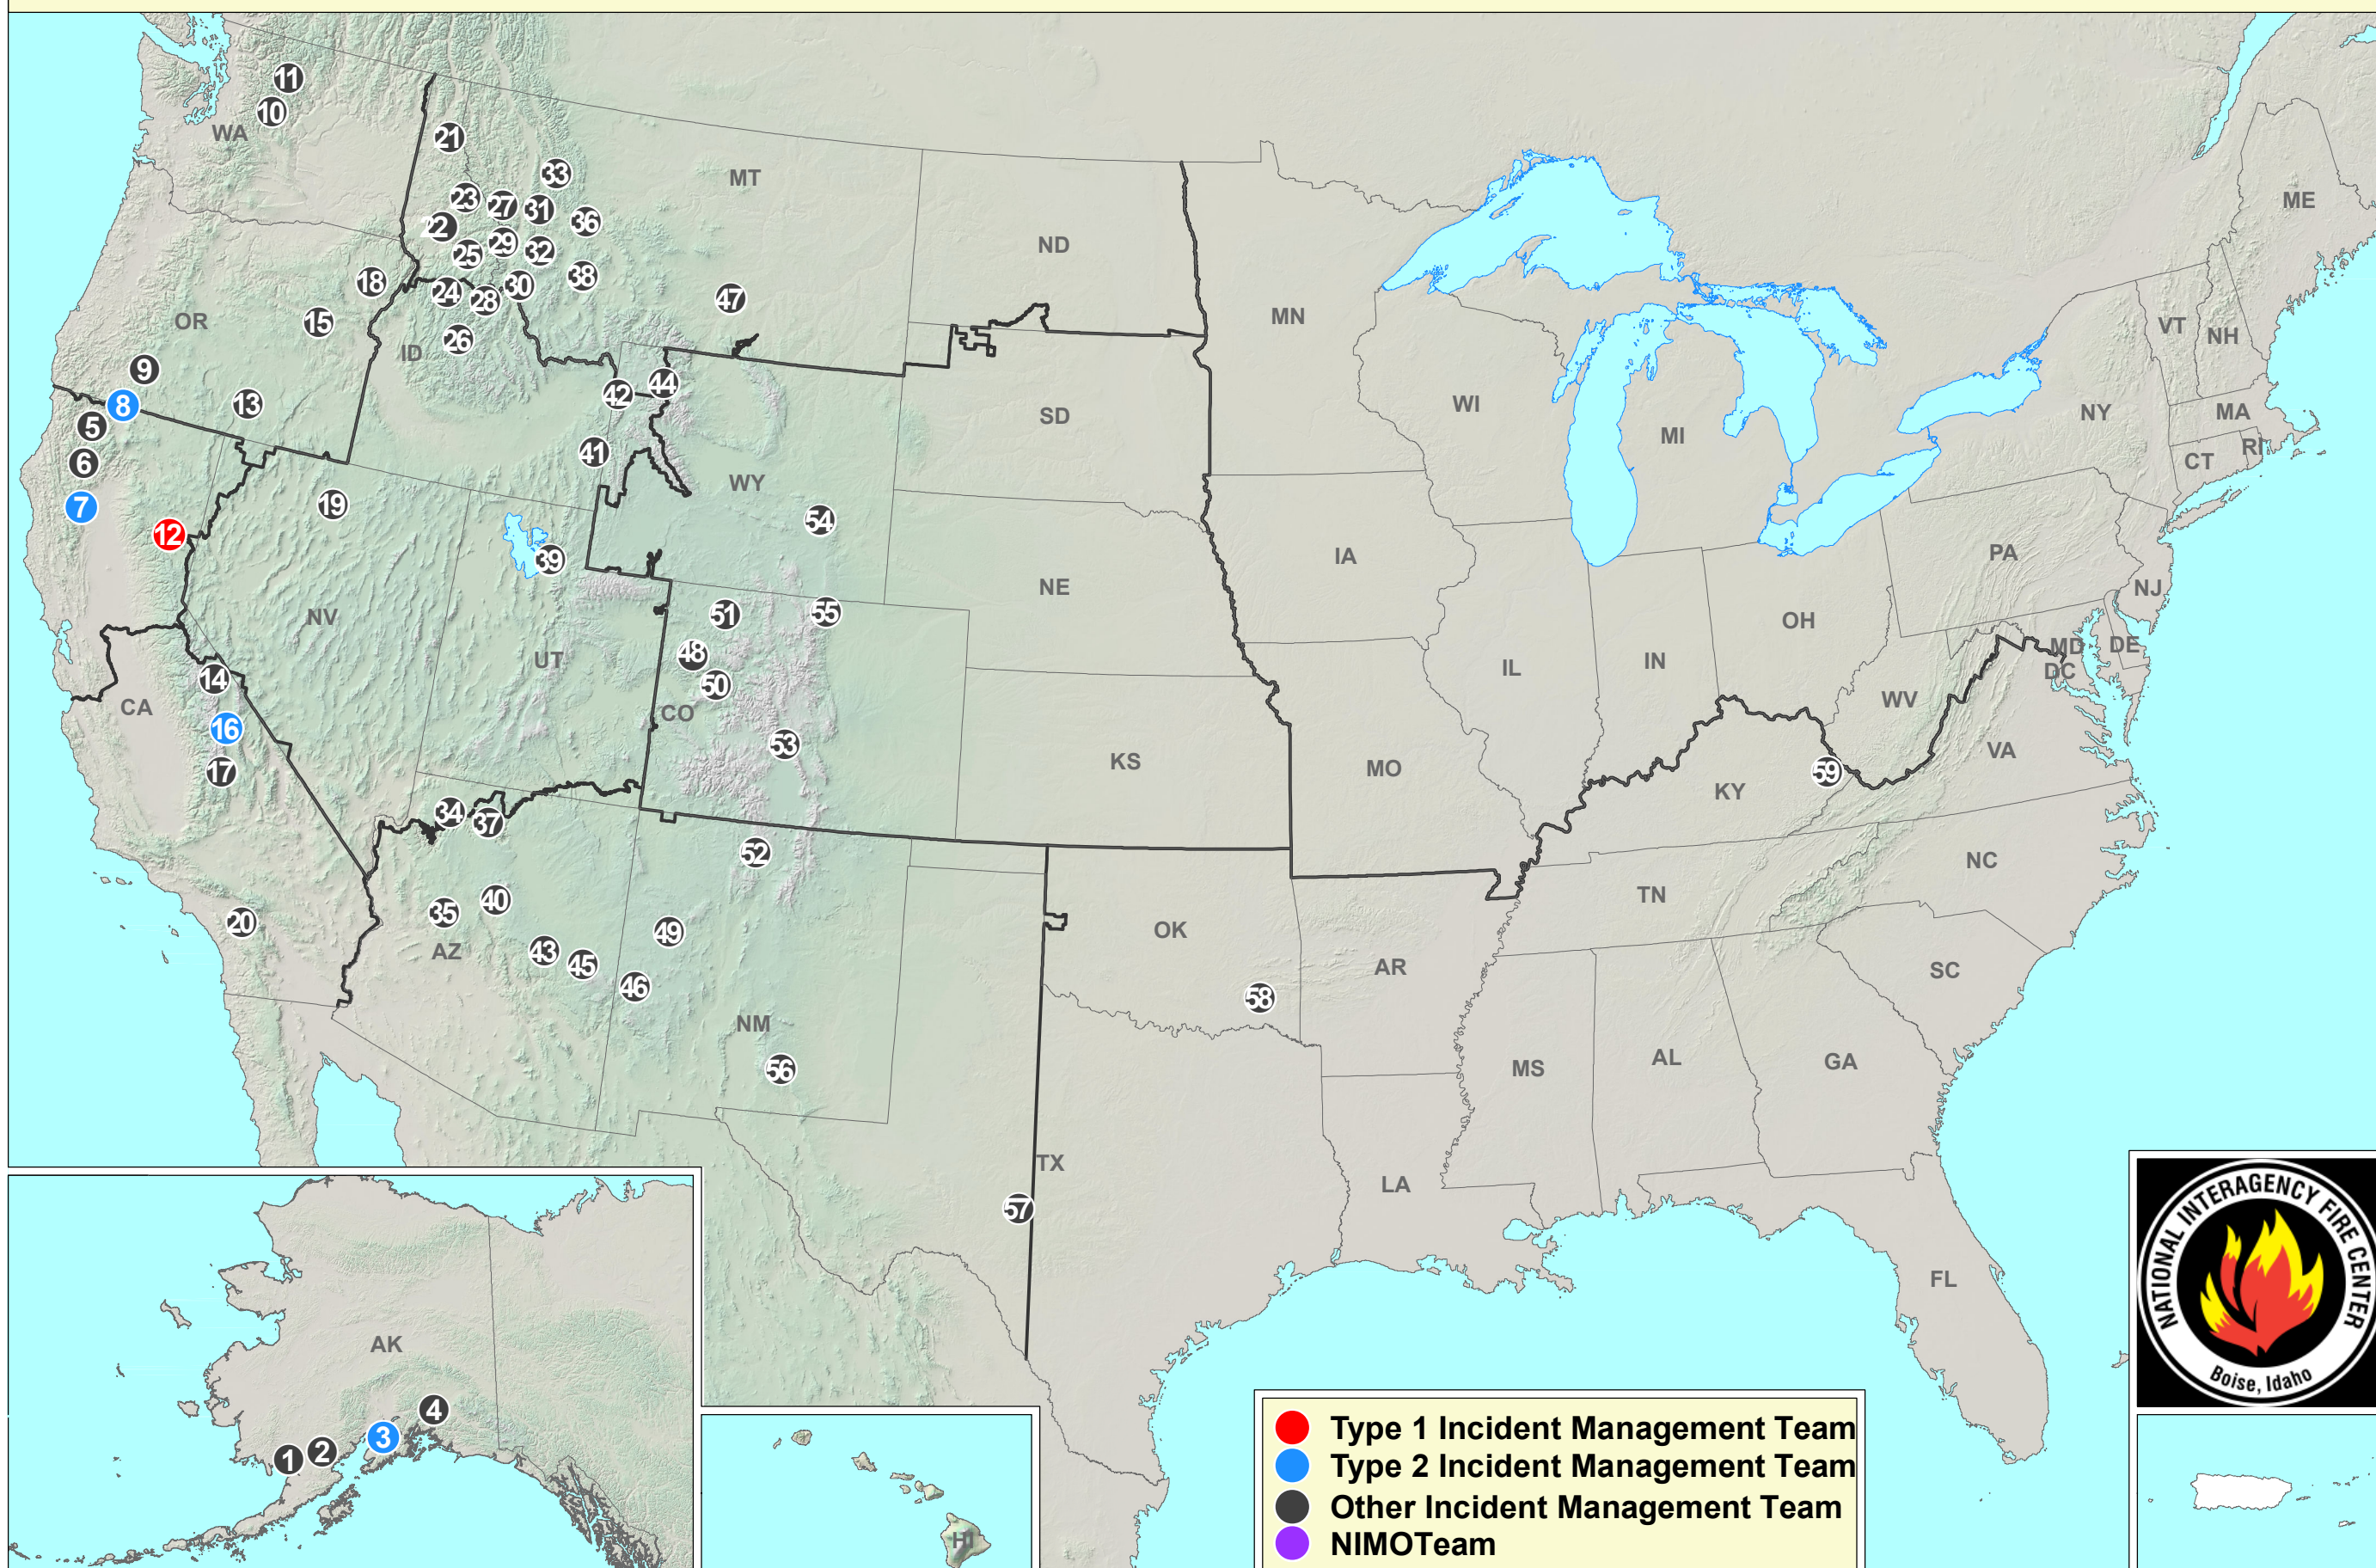

# Current Large Incidents

## September 18, 2019

- |                      |                  |                 |                    |
|----------------------|------------------|-----------------|--------------------|
| 1 LOWER KLUTUK       | 16 TABOOSE       | 31 BEESKOVE     | 46 APACHE          |
| 2 PETE ANDREWS CREEK | 17 COW           | 32 MILLER GULCH | 47 CROOKED CREEK   |
| 3 SWAN LAKE          | 18 GRANITE GULCH | 33 SNOW CREEK   | 48 HUNT            |
| 4 TOKAINA 2          | 19 KELLY         | 34 TRUMBULL     | 49 LAVA 18         |
| 5 KIDDER 2           | 20 HORSESHOE     | 35 SHERIDAN     | 50 MIDDLE MAMM     |
| 6 MIDDLE             | 21 SNOW PEAK     | 36 HORSEFLY     | 51 SAND SPRING     |
| 7 SOUTH              | 22 HUNGRY CREEK  | 37 IKES         | 52 MONTOYA SPRINGS |
| 8 LIME               | 23 SHALE CREEK   | 38 MCCLUSKY     | 53 DECKER          |
| 9 GOPHER             | 24 SMITH KNOB    | 39 FRANCIS      | 54 BUSH CREEK      |
| 10 SOUTH FORK CREEK  | 25 BARREN HILL   | 40 WHISKEY      | 55 MCNEY           |
| 11 DEVORE CREEK      | 26 SHADY         | 41 TINCUP       | 56 MIDDLE          |
| 12 WALKER            | 27 CRAB          | 42 BOONE        | 57 POWERS RANCH    |
| 13 POKER             | 28 COVE CREEK    | 43 ROCKY        | 58 JACK CREEK FIRE |
| 14 SPRINGS           | 29 ELBOW BEND    | 44 FISHHAWK     | 59 CLARK BRANCH #2 |
| 15 204 COW           | 30 BALSAM        | 45 TELEPHONE    |                    |