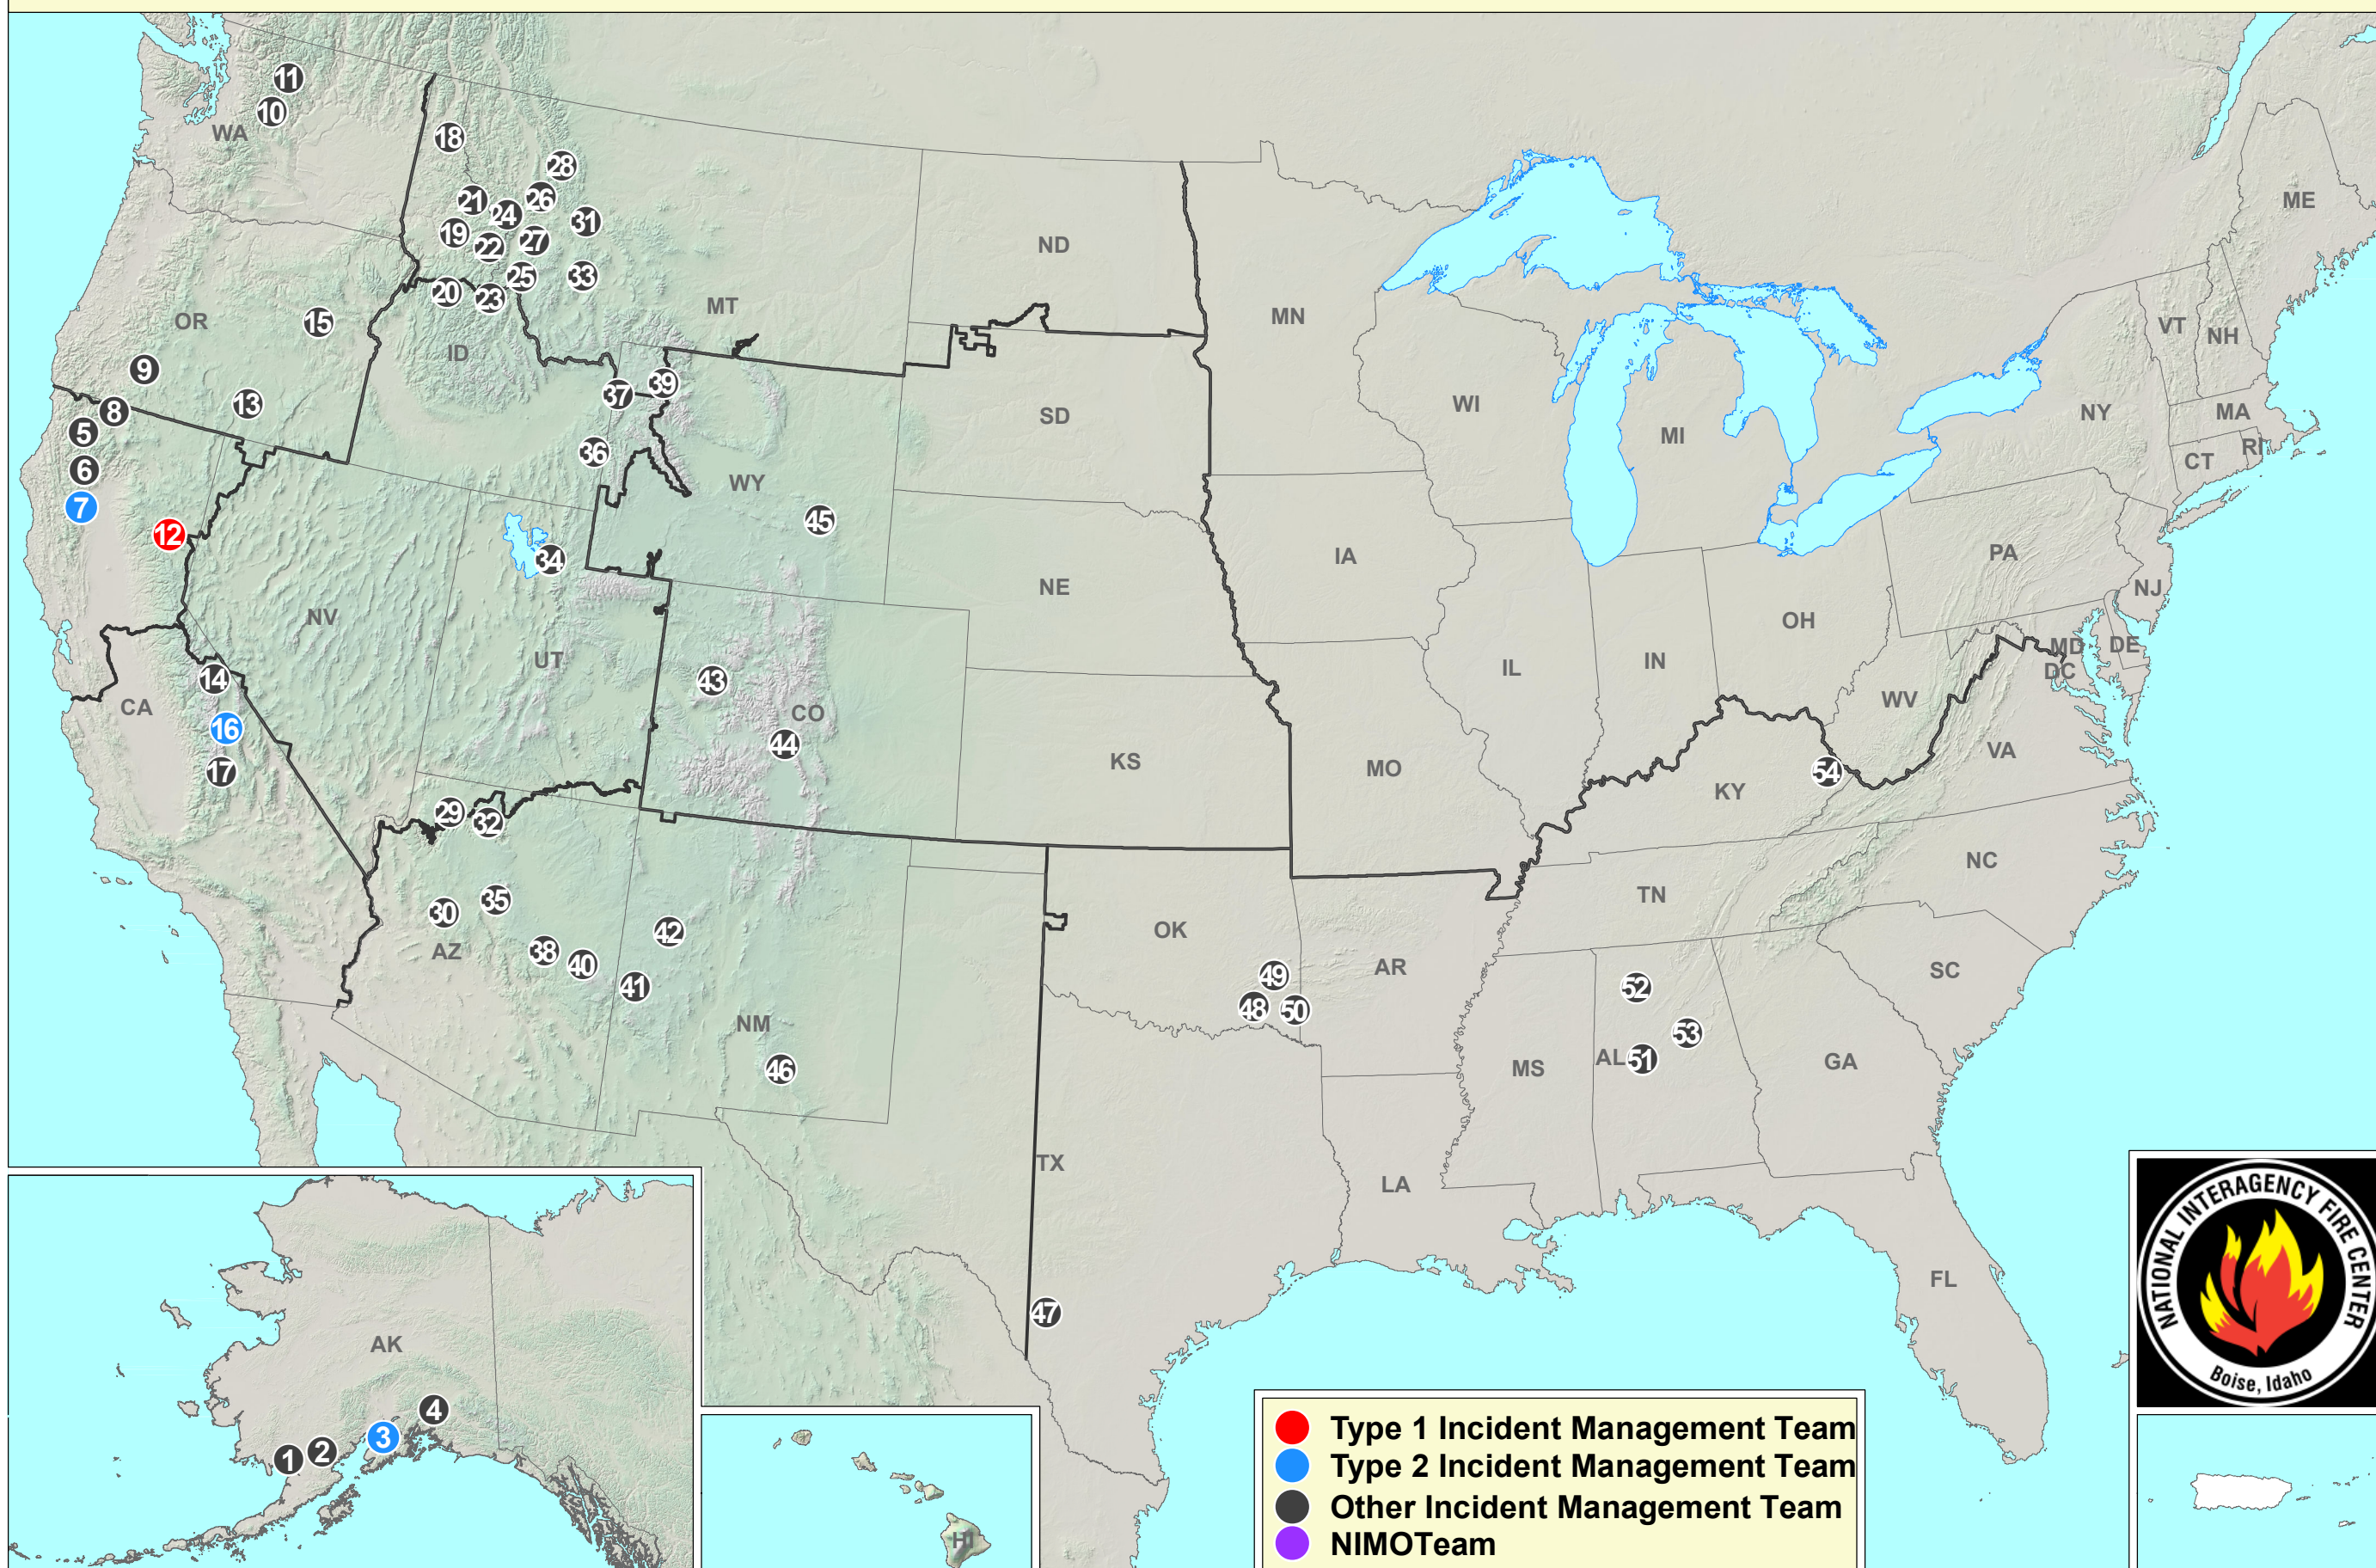

Current Large Incidents

September 21, 2019

- | | | | |
|----------------------|-----------------|--------------|-------------------------|
| 1 LOWER KLUTUK | 15 204 COW | 29 TRUMBULL | 43 MIDDLE MAMM |
| 2 PETE ANDREWS CREEK | 16 TABOOSE | 30 SHERIDAN | 44 DECKER |
| 3 SWAN LAKE | 17 COW | 31 HORSEFLY | 45 BRUSH CREEK |
| 4 TOKAINA 2 | 18 SNOW PEAK | 32 IKES | 46 MIDDLE |
| 5 KIDDER 2 | 19 BARREN HILL | 33 MCCLUSKY | 47 FM 1025 COMPLEX |
| 6 MIDDLE | 20 SMITH KNOB | 34 FRANCIS | 48 WATERHOLE FIRE |
| 7 SOUTH | 21 SHALE CREEK | 35 WHISKEY | 49 JACK CREEK FIRE |
| 8 LIME | 22 ELBOW BEND | 36 TINCUP | 50 CARTER CREEK |
| 9 GOPHER | 23 COVE CREEK | 37 BOONE | 51 OK 745 |
| 10 SOUTH FORK CREEK | 24 CRAB | 38 ROCKY | 52 BK COLLINS CAMP |
| 11 DEVORE CREEK | 25 BALSAM | 39 FISHHAWK | 53 KINGS CHAPEL RD FIRE |
| 12 WALKER | 26 BEESKOVE | 40 TELEPHONE | 54 CLARK BRANCH #2 |
| 13 POKER | 27 MILLER GULCH | 41 APACHE | |
| 14 SPRINGS | 28 SNOW CREEK | 42 LAVA 18 | |