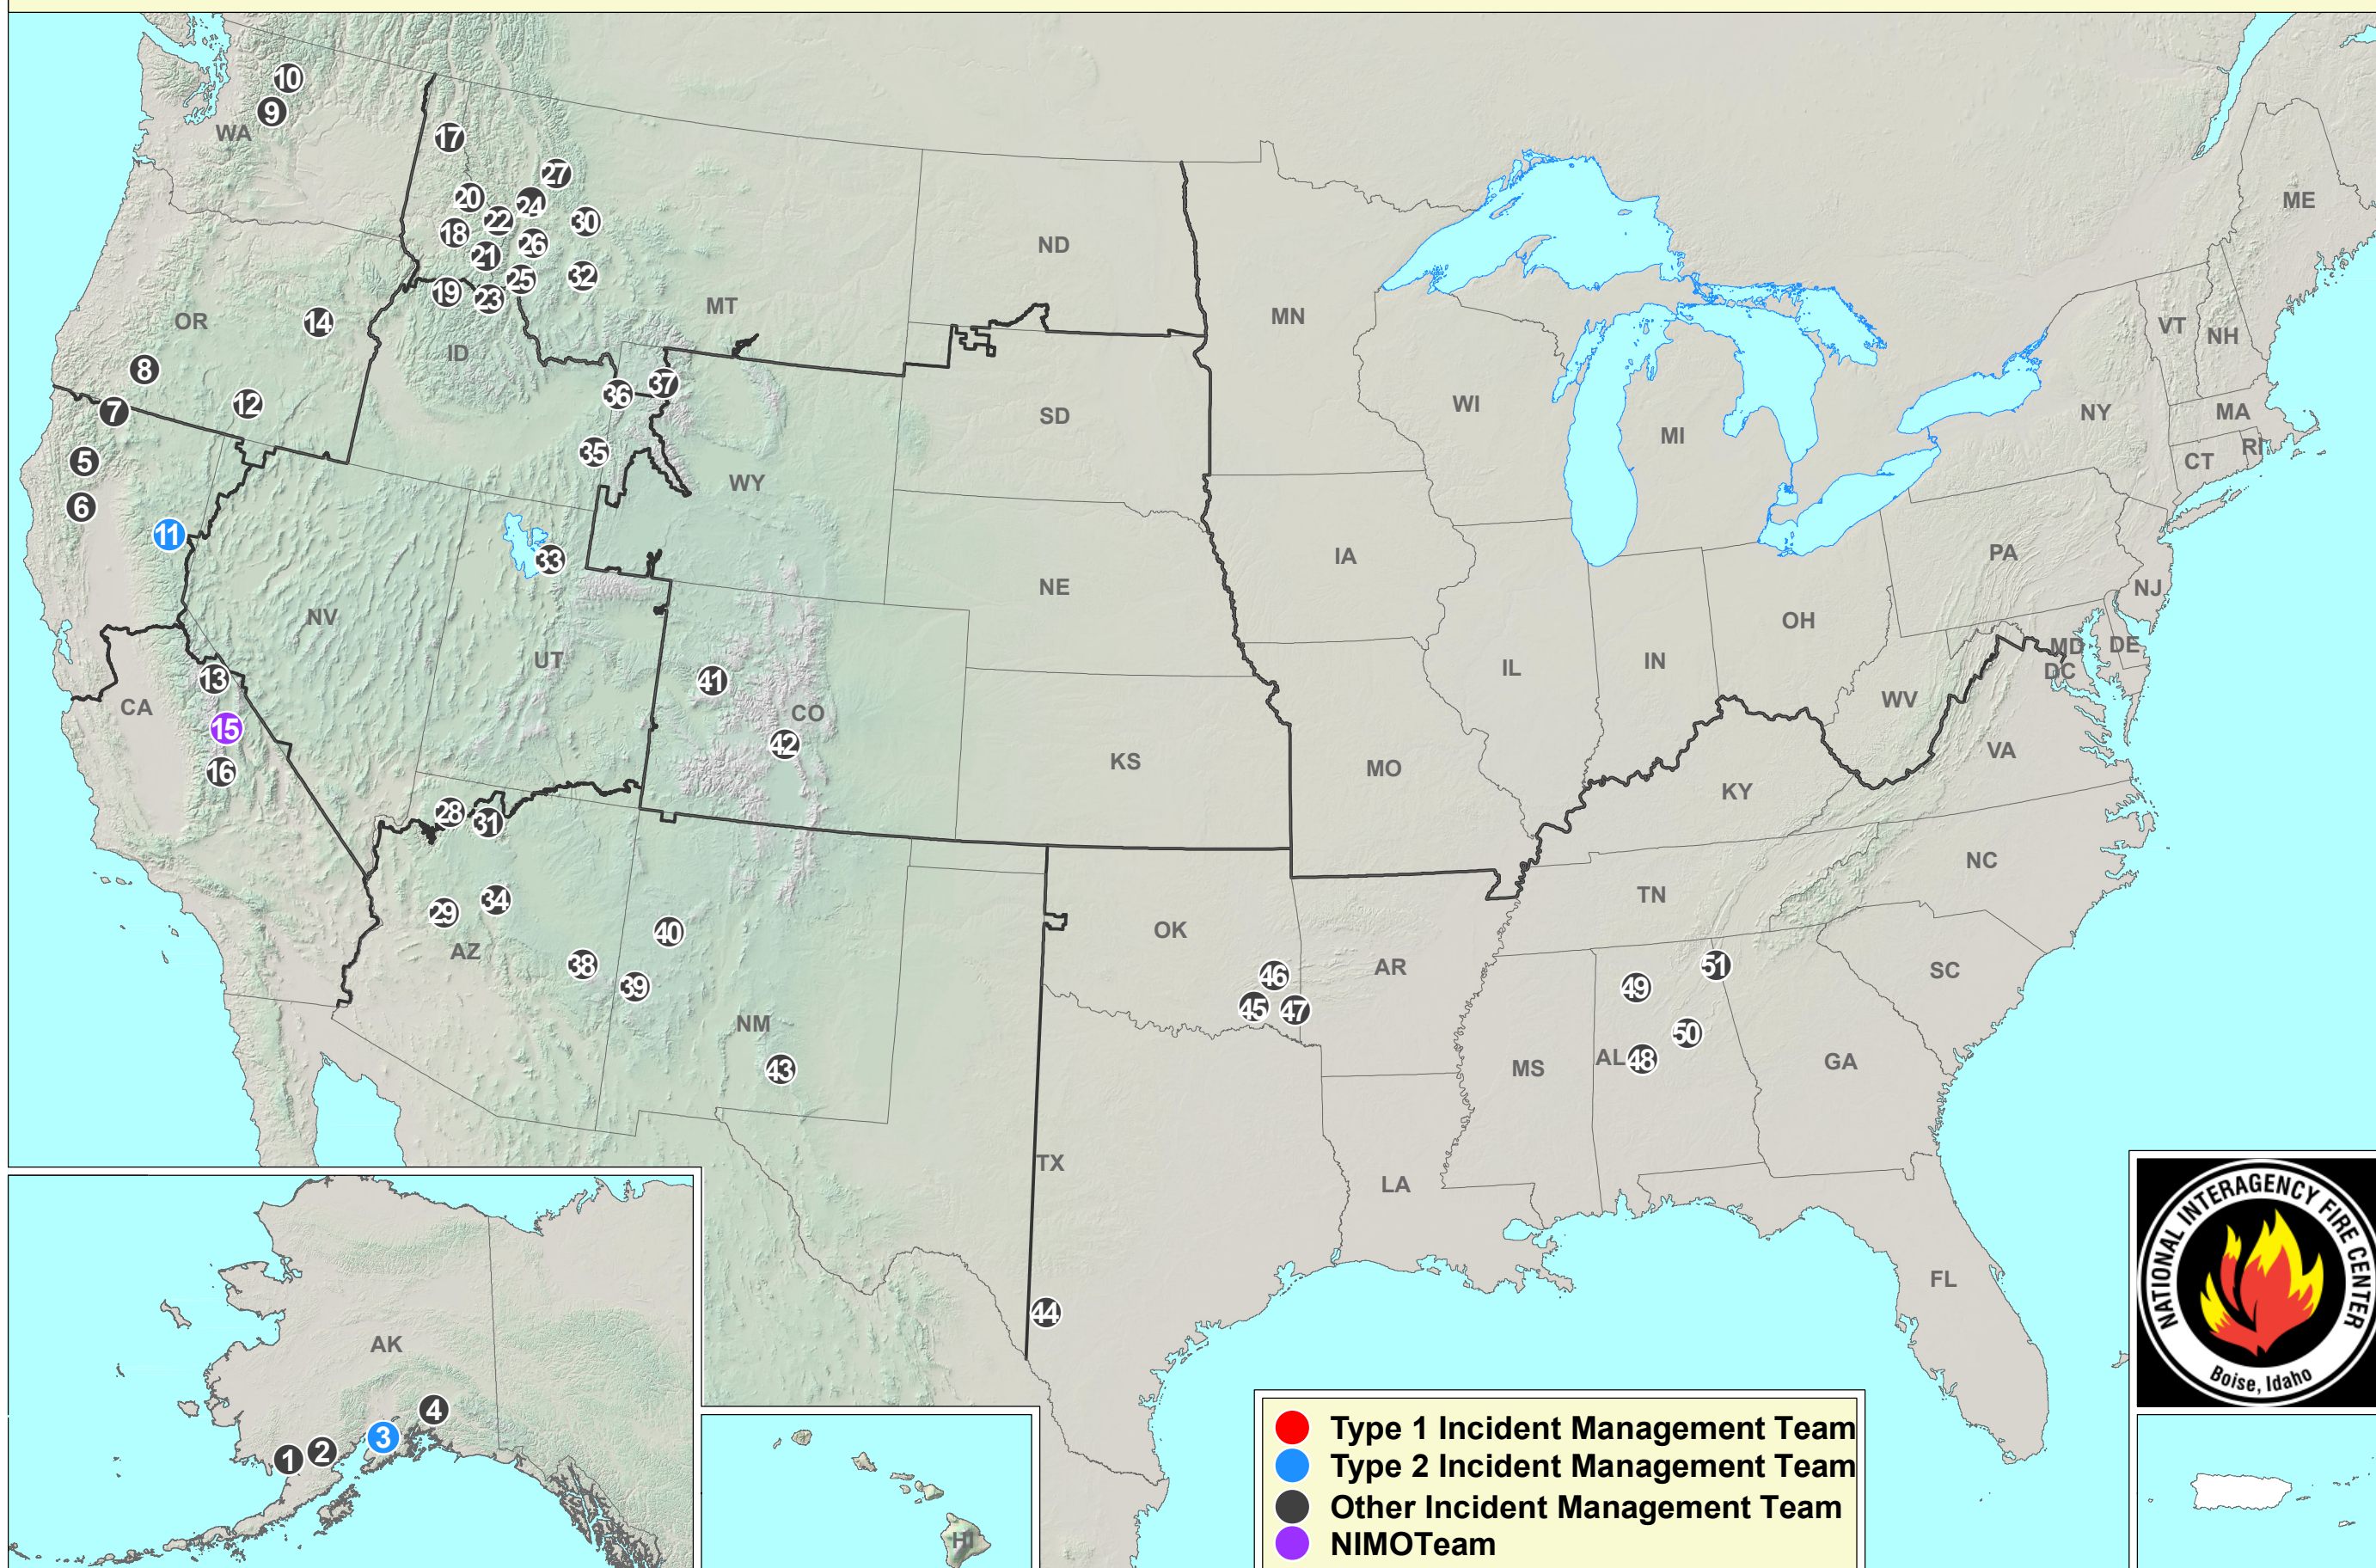

Current Large Incidents

September 22, 2019

- | | | | |
|----------------------|-----------------|---------------|-------------------------|
| 1 LOWER KLUTUK | 14 204 COW | 27 SNOW CREEK | 40 LAVA 18 |
| 2 PETE ANDREWS CREEK | 15 TABOOSE | 28 TRUMBULL | 41 MIDDLE MAMM |
| 3 SWAN LAKE | 16 COW | 29 SHERIDAN | 42 DECKER |
| 4 TOKAINA 2 | 17 SNOW PEAK | 30 HORSEFLY | 43 MIDDLE |
| 5 MIDDLE | 18 BARREN HILL | 31 IKES | 44 FM 1025 COMPLEX |
| 6 SOUTH | 19 SMITH KNOB | 32 MCCLUSKY | 45 WATERHOLE FIRE |
| 7 LIME | 20 SHALE CREEK | 33 FRANCIS | 46 JACK CREEK FIRE |
| 8 GOPHER | 21 ELBOW BEND | 34 WHISKEY | 47 CARTER CREEK |
| 9 SOUTH FORK CREEK | 22 CRAB | 35 TINCUP | 48 OK 745 |
| 10 DEVORE CREEK | 23 COVE CREEK | 36 BOONE | 49 BK COLLINS CAMP |
| 11 WALKER | 24 BEESKOVE | 37 FISHHAWK | 50 KINGS CHAPEL RD FIRE |
| 12 POKER | 25 BALSAM | 38 TELEPHONE | 51 1070 CR 633 MENTONE |
| 13 SPRINGS | 26 MILLER GULCH | 39 APACHE | |