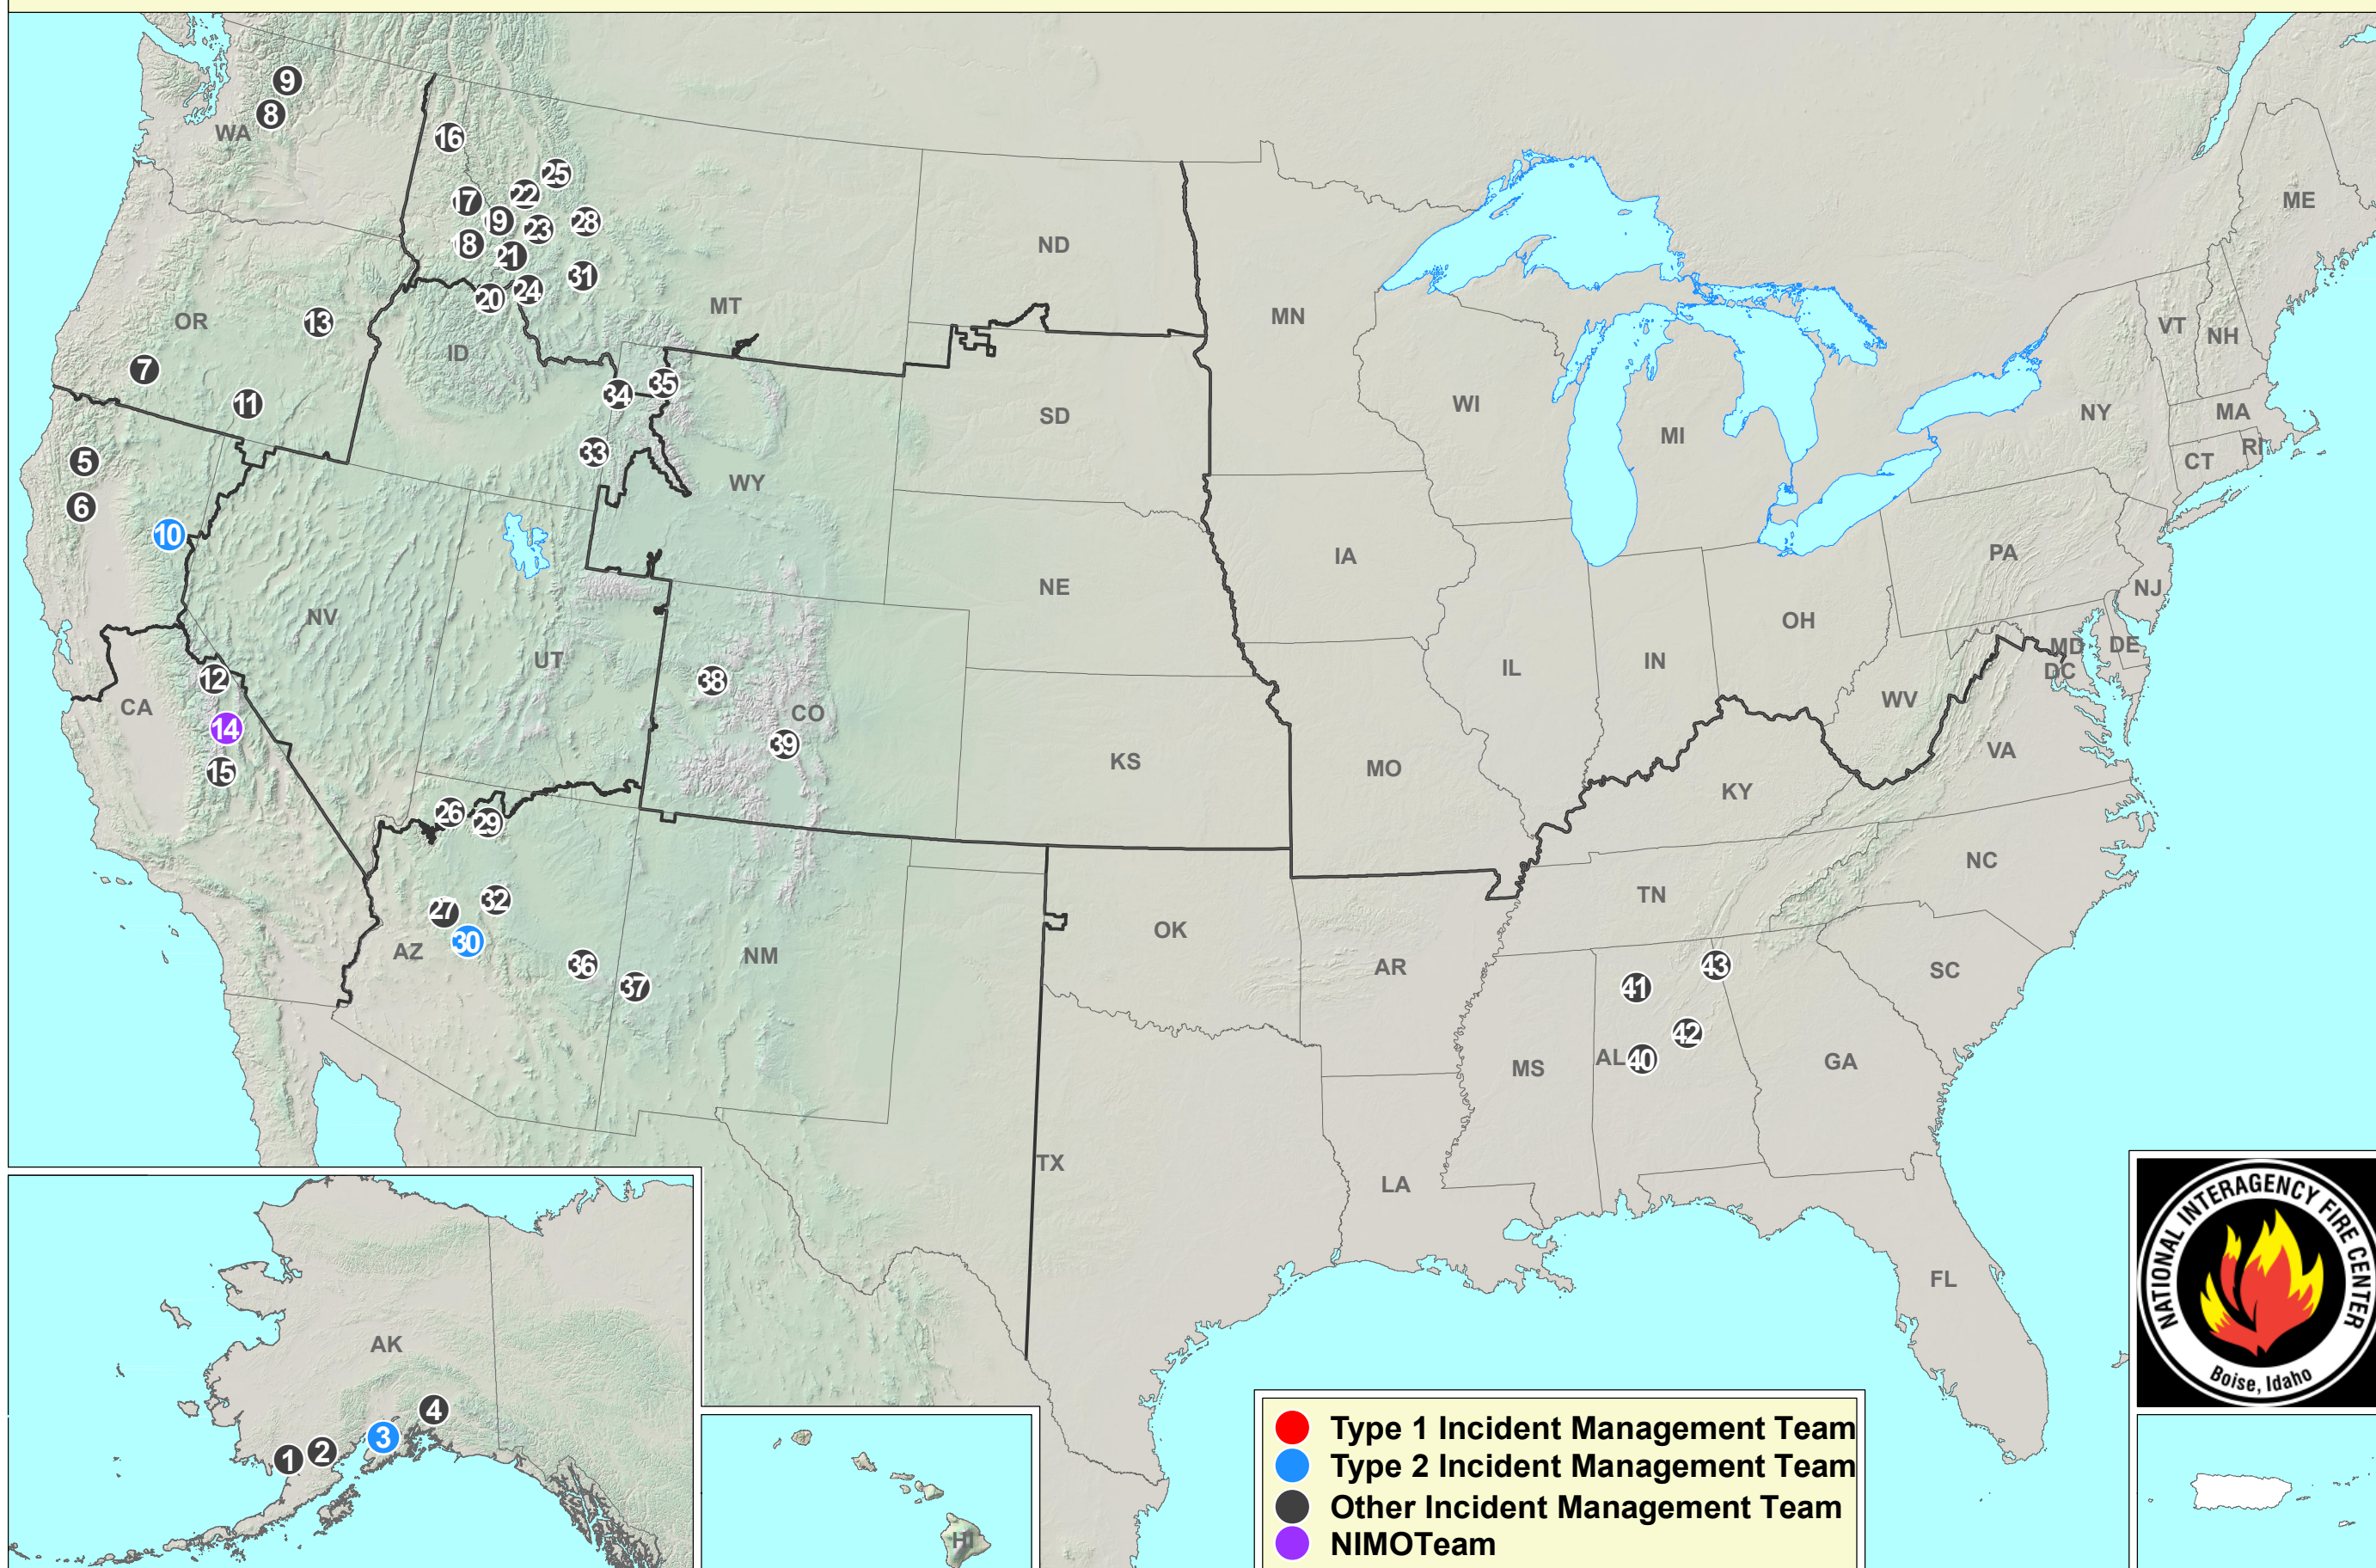

Current Large Incidents

September 23, 2019

- 1 LOWER KLUTUK
- 2 PETE ANDREWS CREEK
- 3 SWAN LAKE
- 4 TOKAINA 2
- 5 MIDDLE
- 6 SOUTH
- 7 GOPHER
- 8 SOUTH FORK CREEK
- 9 DEVORE CREEK
- 10 WALKER
- 11 POKER

- 12 SPRINGS
- 13 204 COW
- 14 TABOOSE
- 15 COW
- 16 SNOW PEAK
- 17 SHALE CREEK
- 18 BARREN HILL
- 19 CRAB
- 20 COVE CREEK
- 21 ELBOW BEND
- 22 BEESKOVE

- 23 MILLER GULCH
- 24 BALSAM
- 25 SNOW CREEK
- 26 TRUMBULL
- 27 SHERIDAN
- 28 HORSEFLY
- 29 IKES
- 30 JOHNSON
- 31 MCCLUSKY
- 32 WHISKEY
- 33 TINCUP