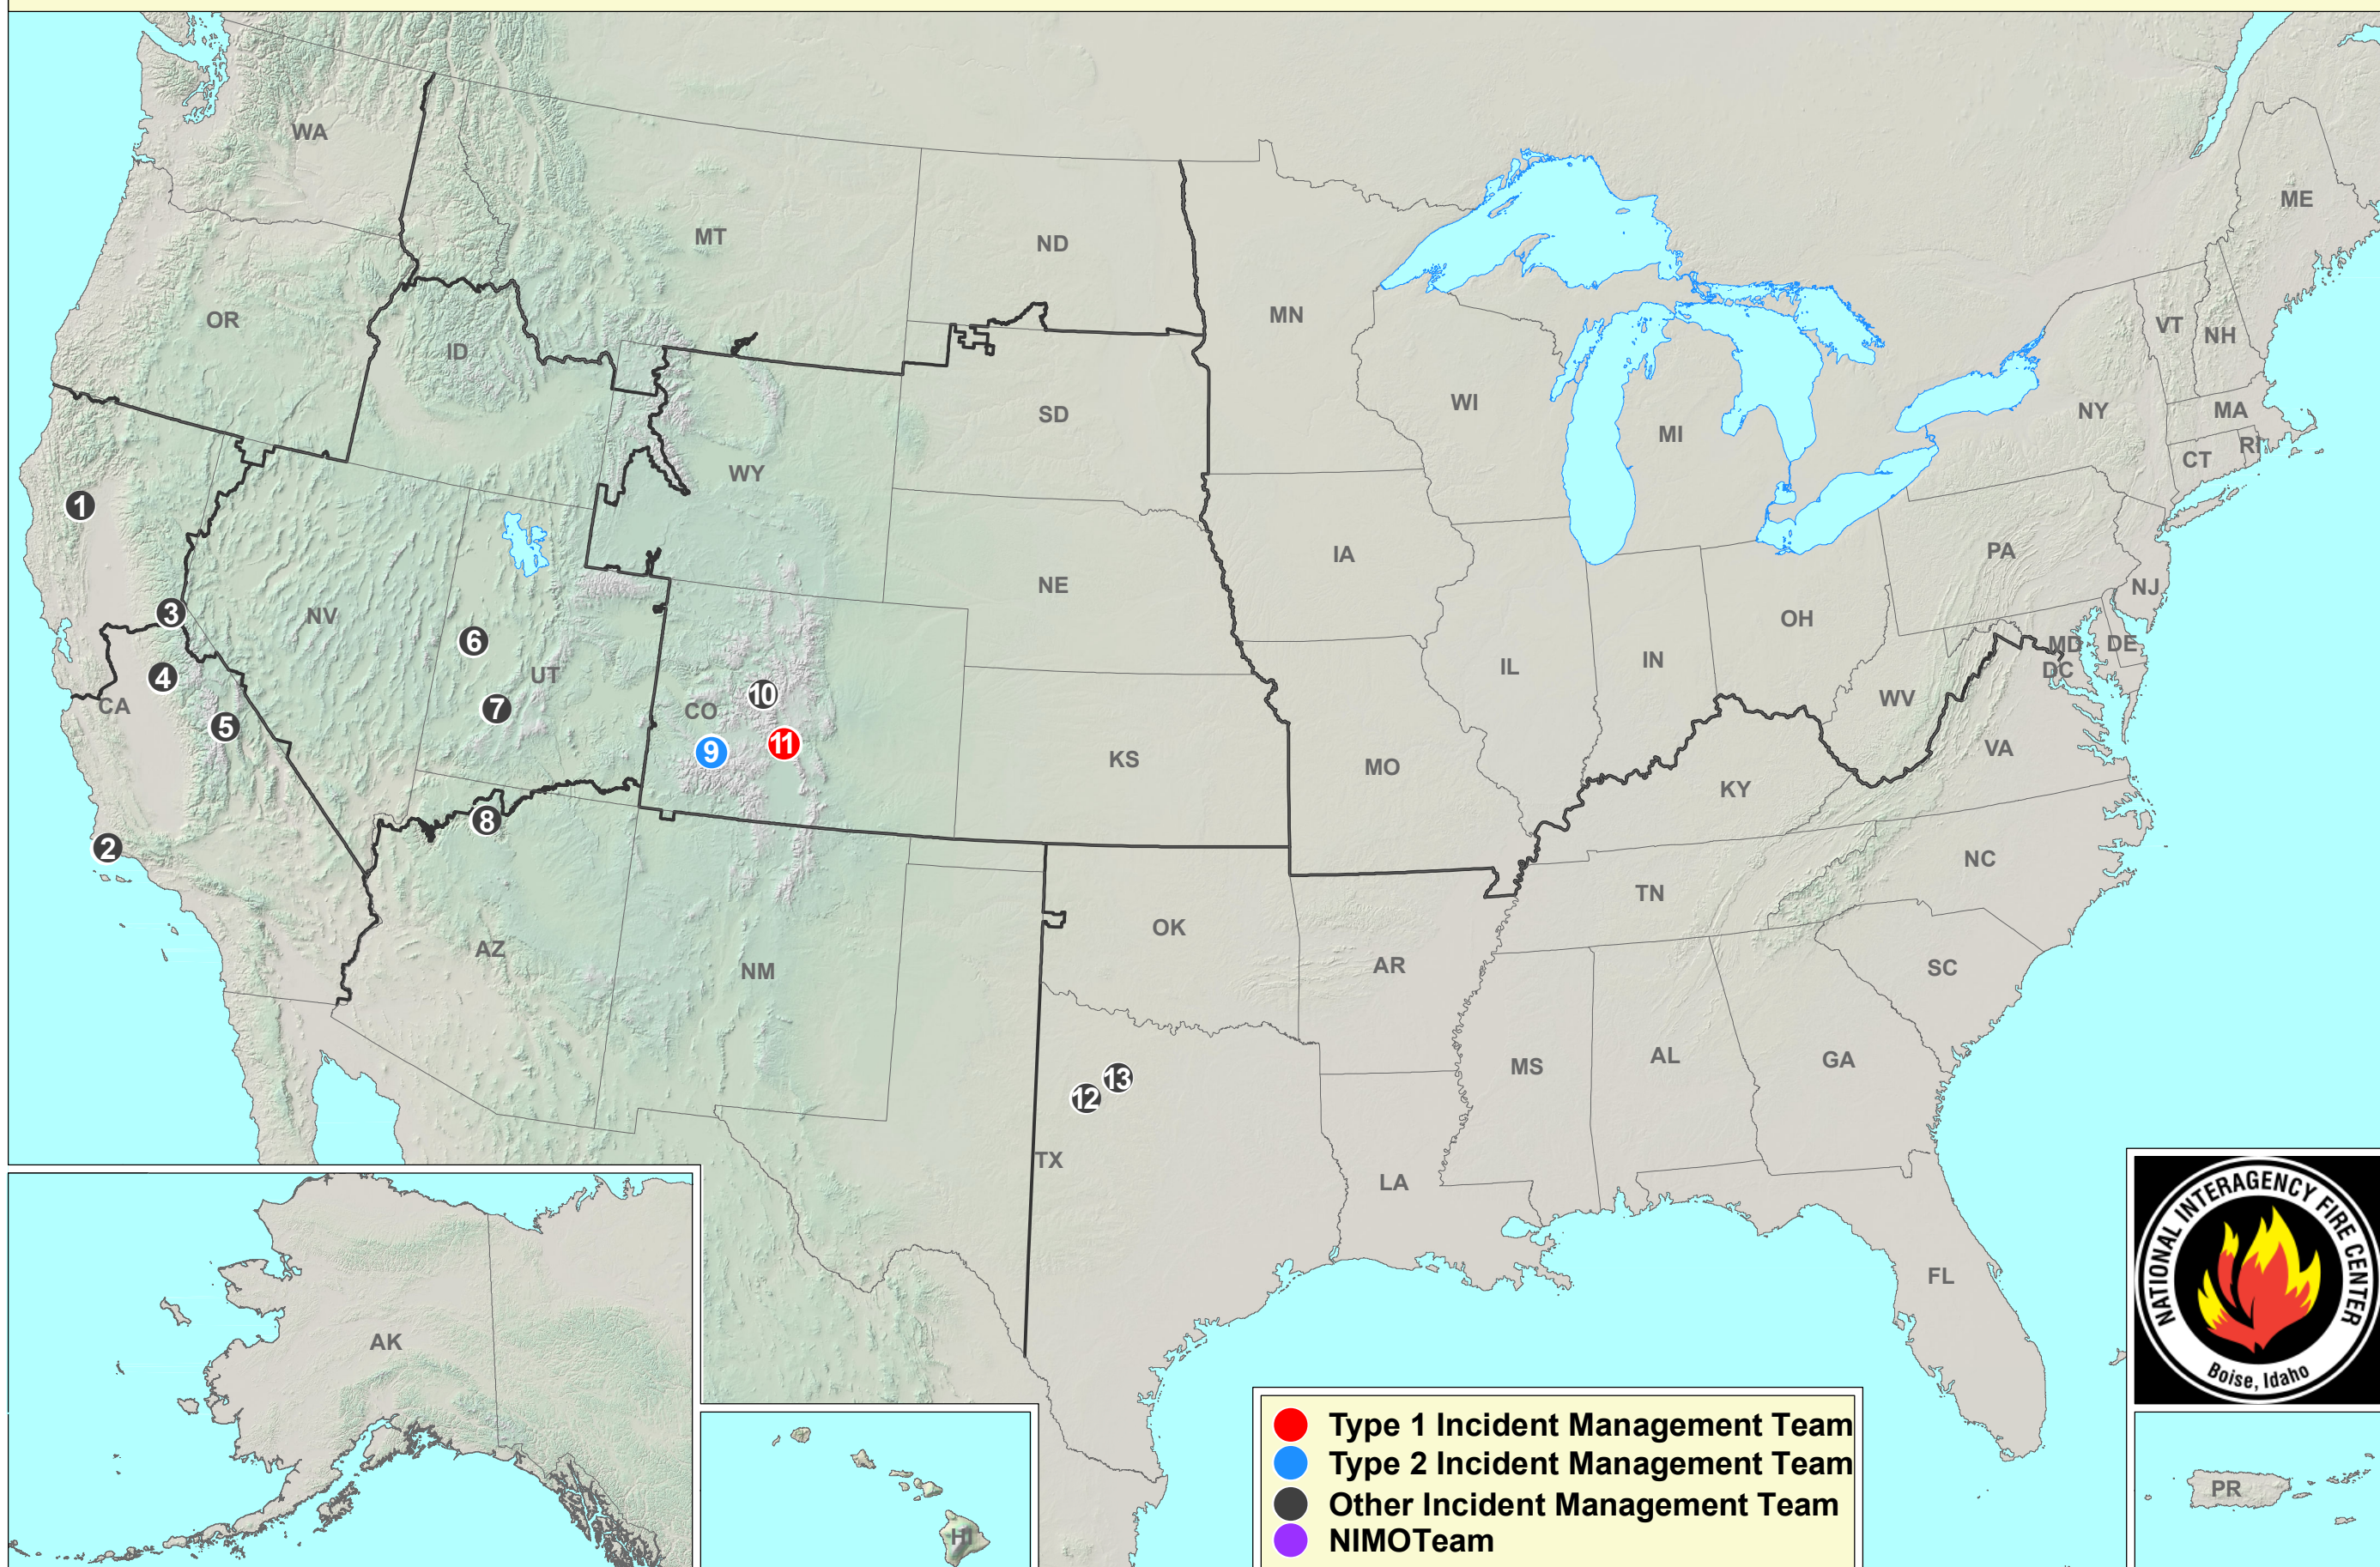

Current Large Incidents

October 21, 2019

- Type 1 Incident Management Team
- Type 2 Incident Management Team
- Other Incident Management Team
- NIMOTeam

- ① SOUTH
- ② REAL
- ③ CAPLES
- ④ BRICEBURG

- ⑤ TABOOSE
- ⑥ SWASEY PEAK
- ⑦ SKULL FLAT 2
- ⑧ IKES

- ⑨ COW CREEK
- ⑩ GRANITE LAKE
- ⑪ DECKER
- ⑫ DOUBLE MOUNTAIN

- ⑬ HASKELL