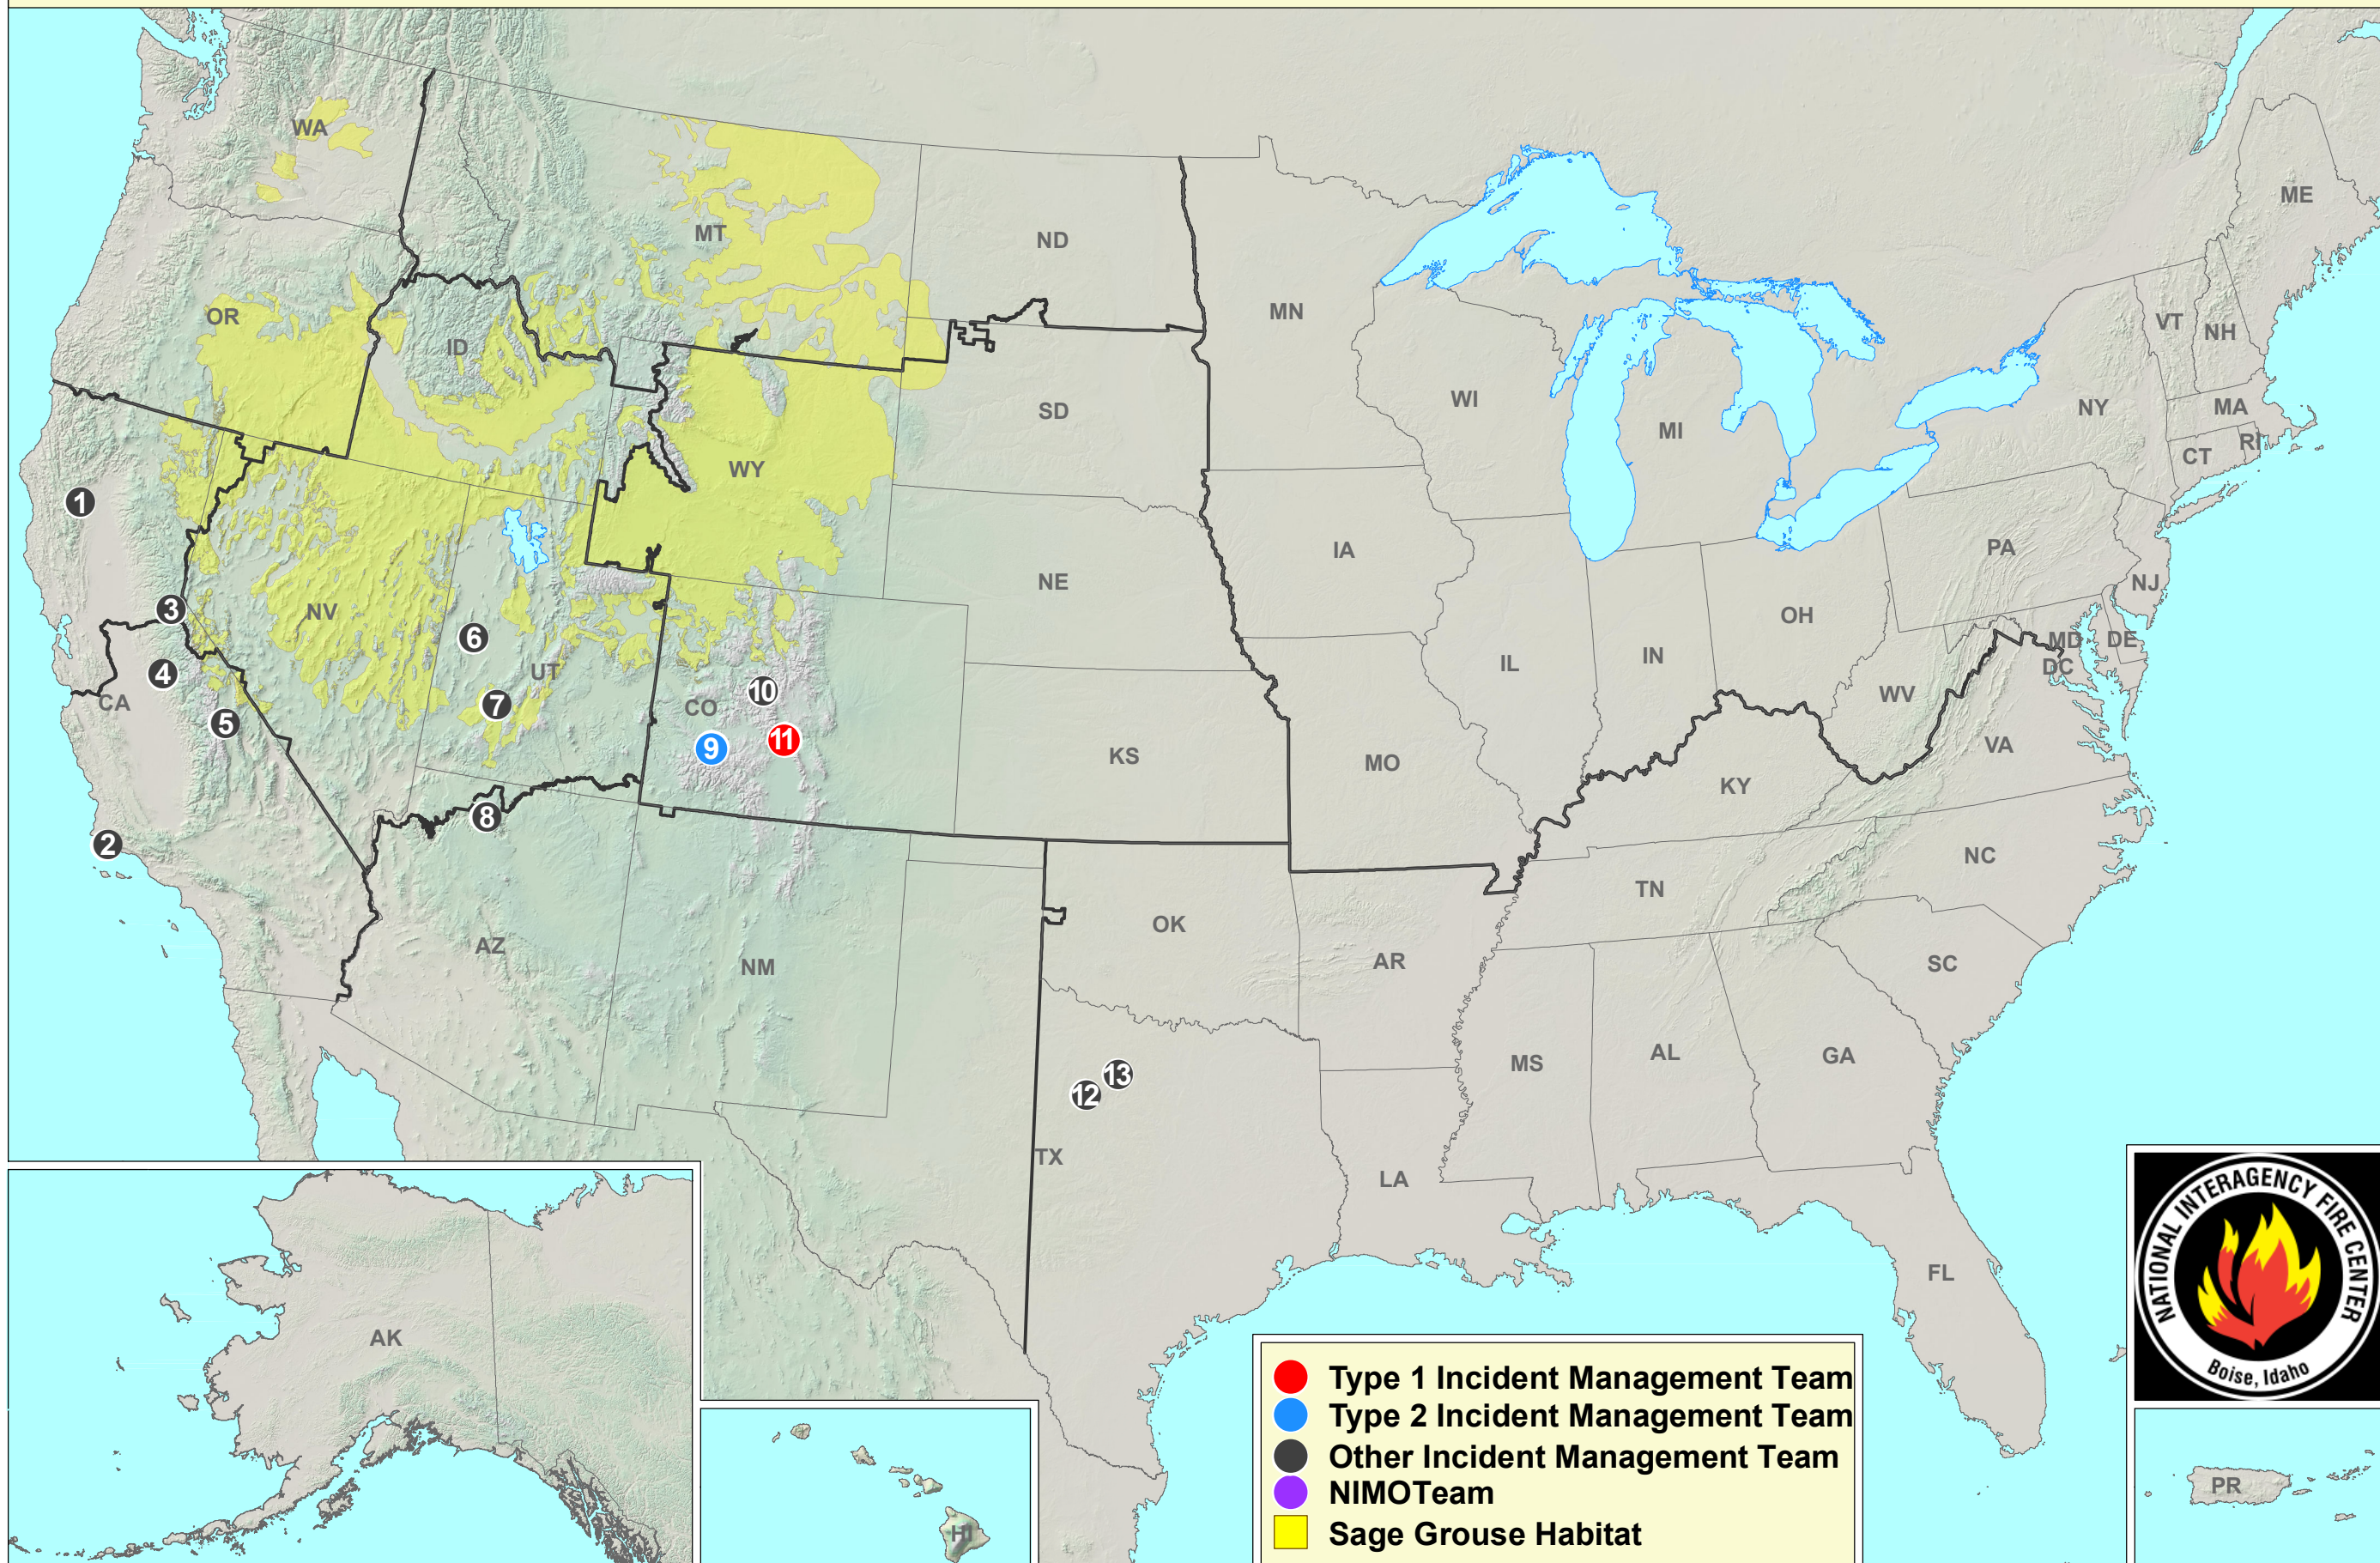

Current Large Incidents

October 21, 2019

① SOUTH
② REAL
③ CAPLES
④ BRICEBURG

⑤ TABOOSE
⑥ SWASEY PEAK
⑦ SKULL FLAT 2
⑧ IKES

⑨ COW CREEK
⑩ GRANITE LAKE
⑪ DECKER
⑫ DOUBLE MOUNTAIN

⑬ HASKELL