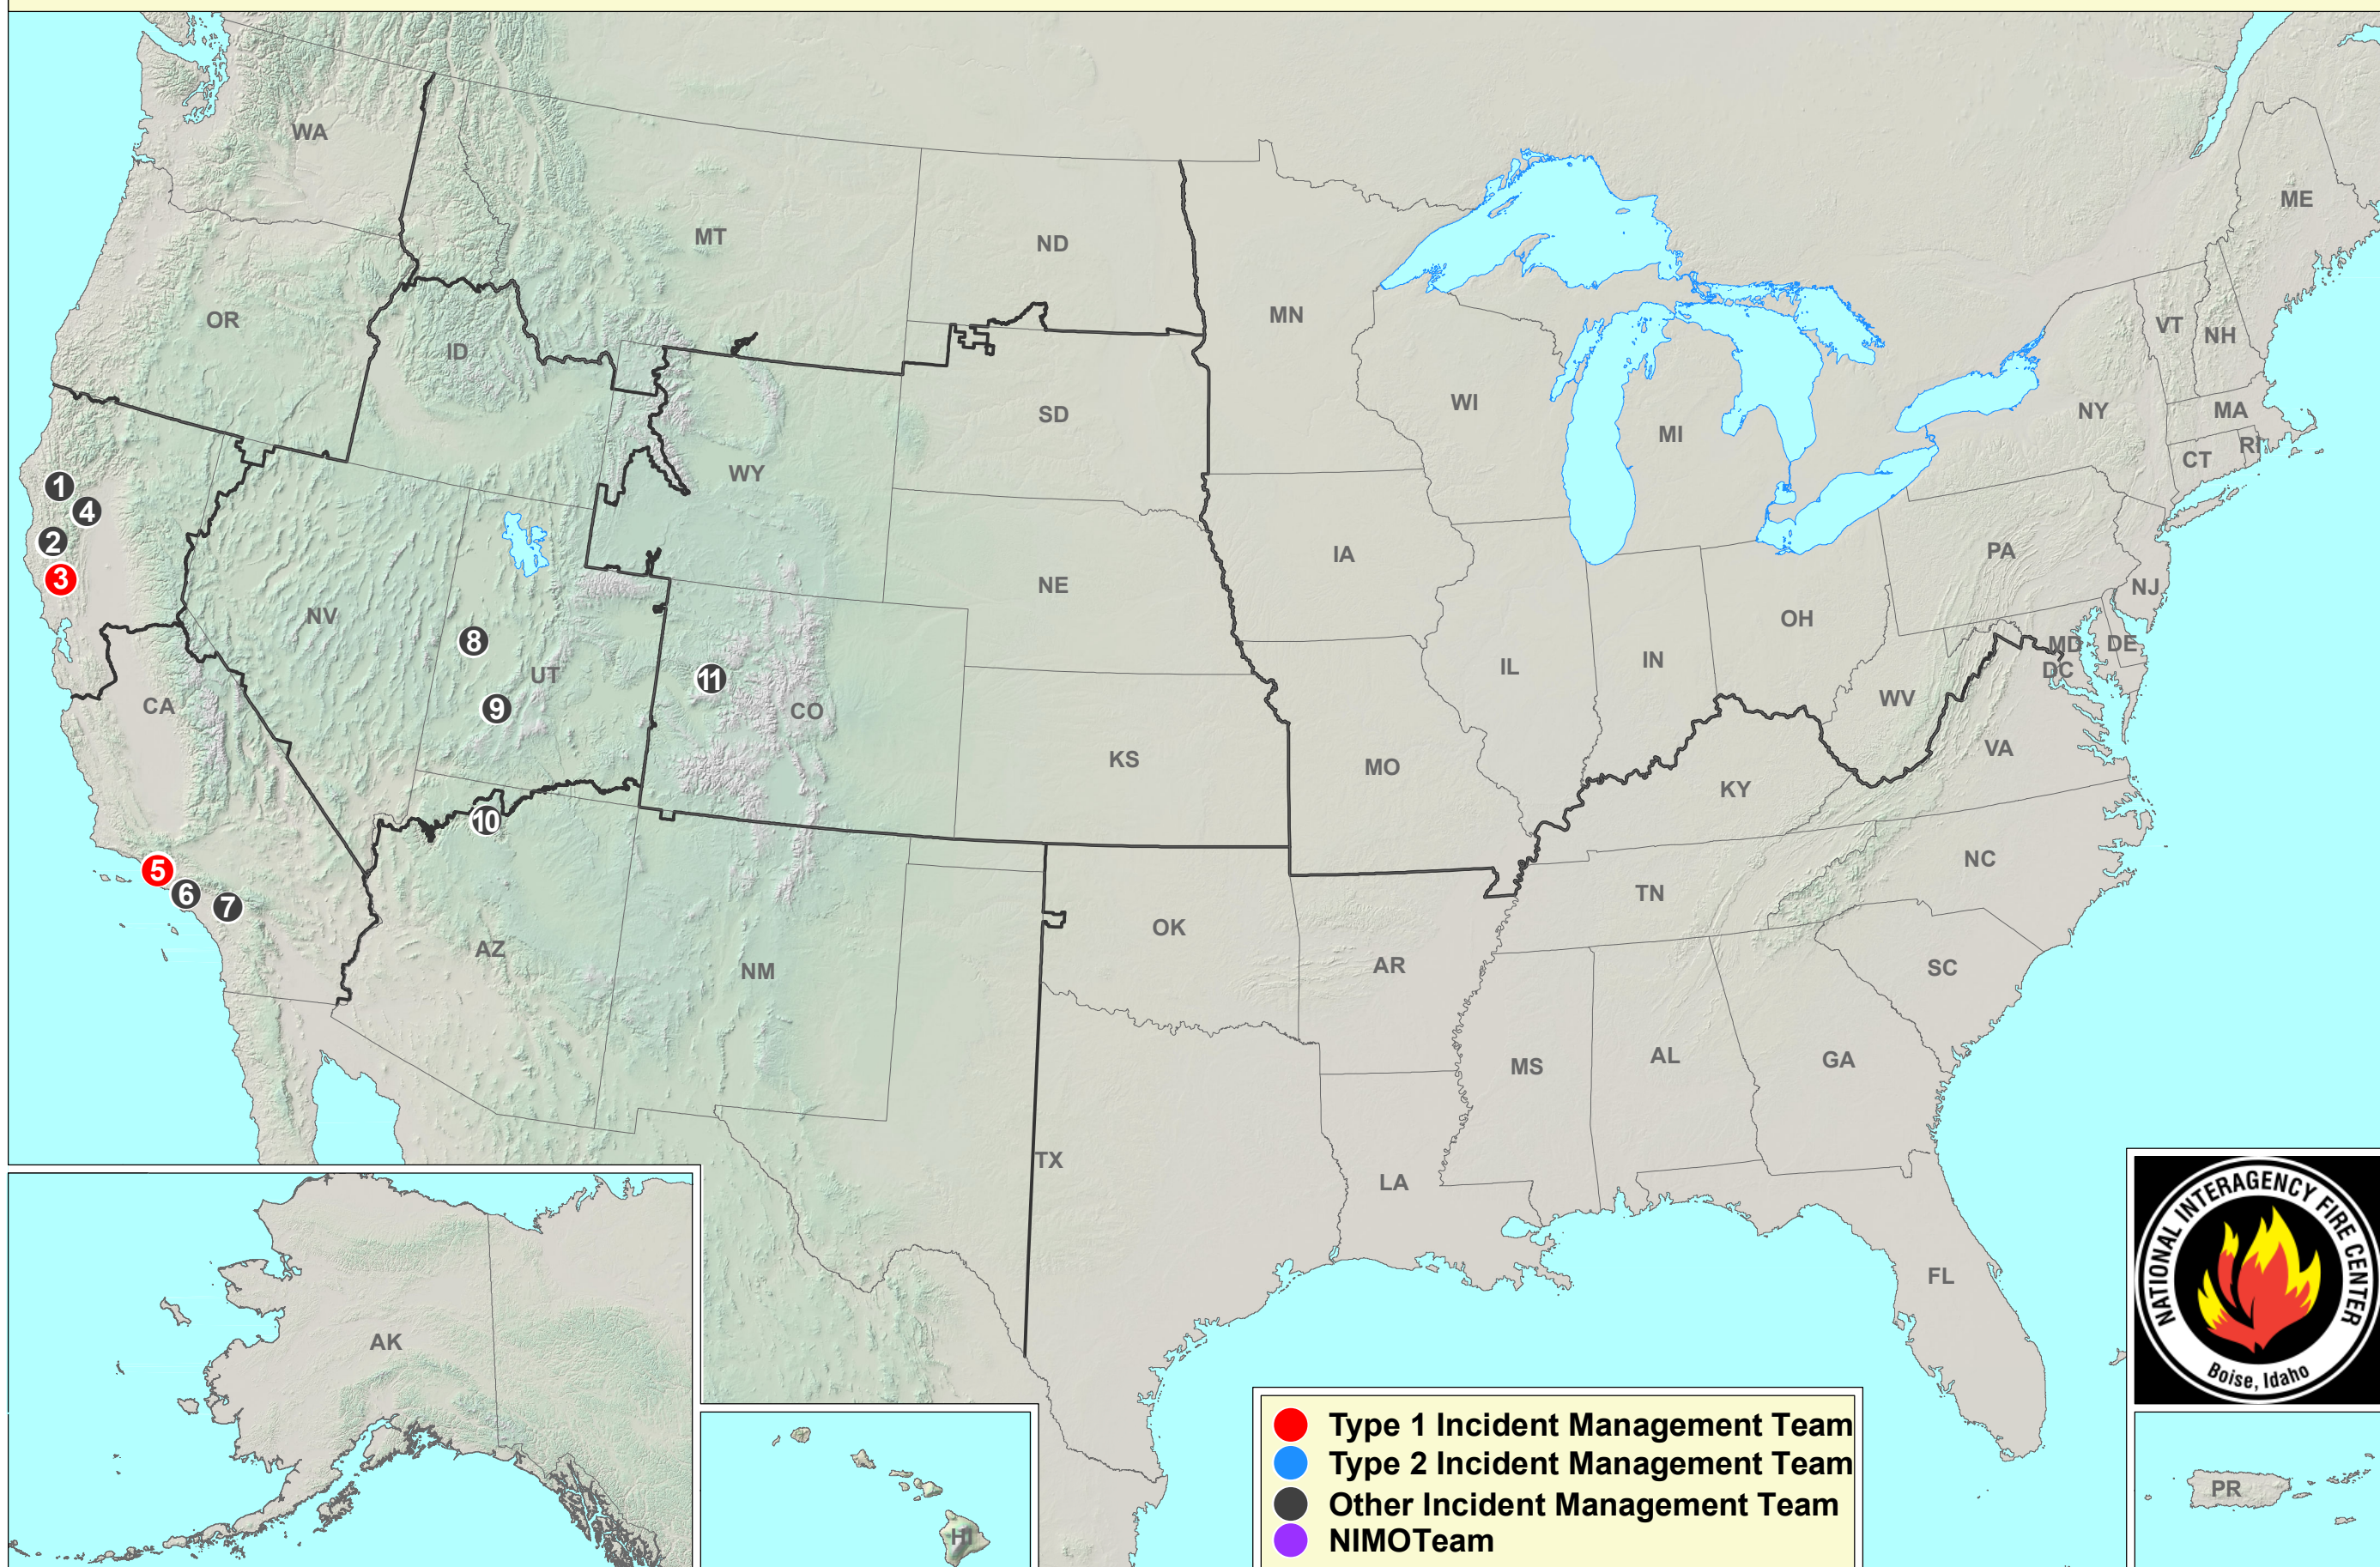

Current Large Incidents

November 12, 2019

① SOUTH
② BURRIS
③ KINCADE

④ RANCH
⑤ MARIA
⑥ GETTY

⑦ 46TH
⑧ SWASEY PEAK
⑨ SKULL FLAT 2

⑩ IKES
⑪ MIDDLE MAMM