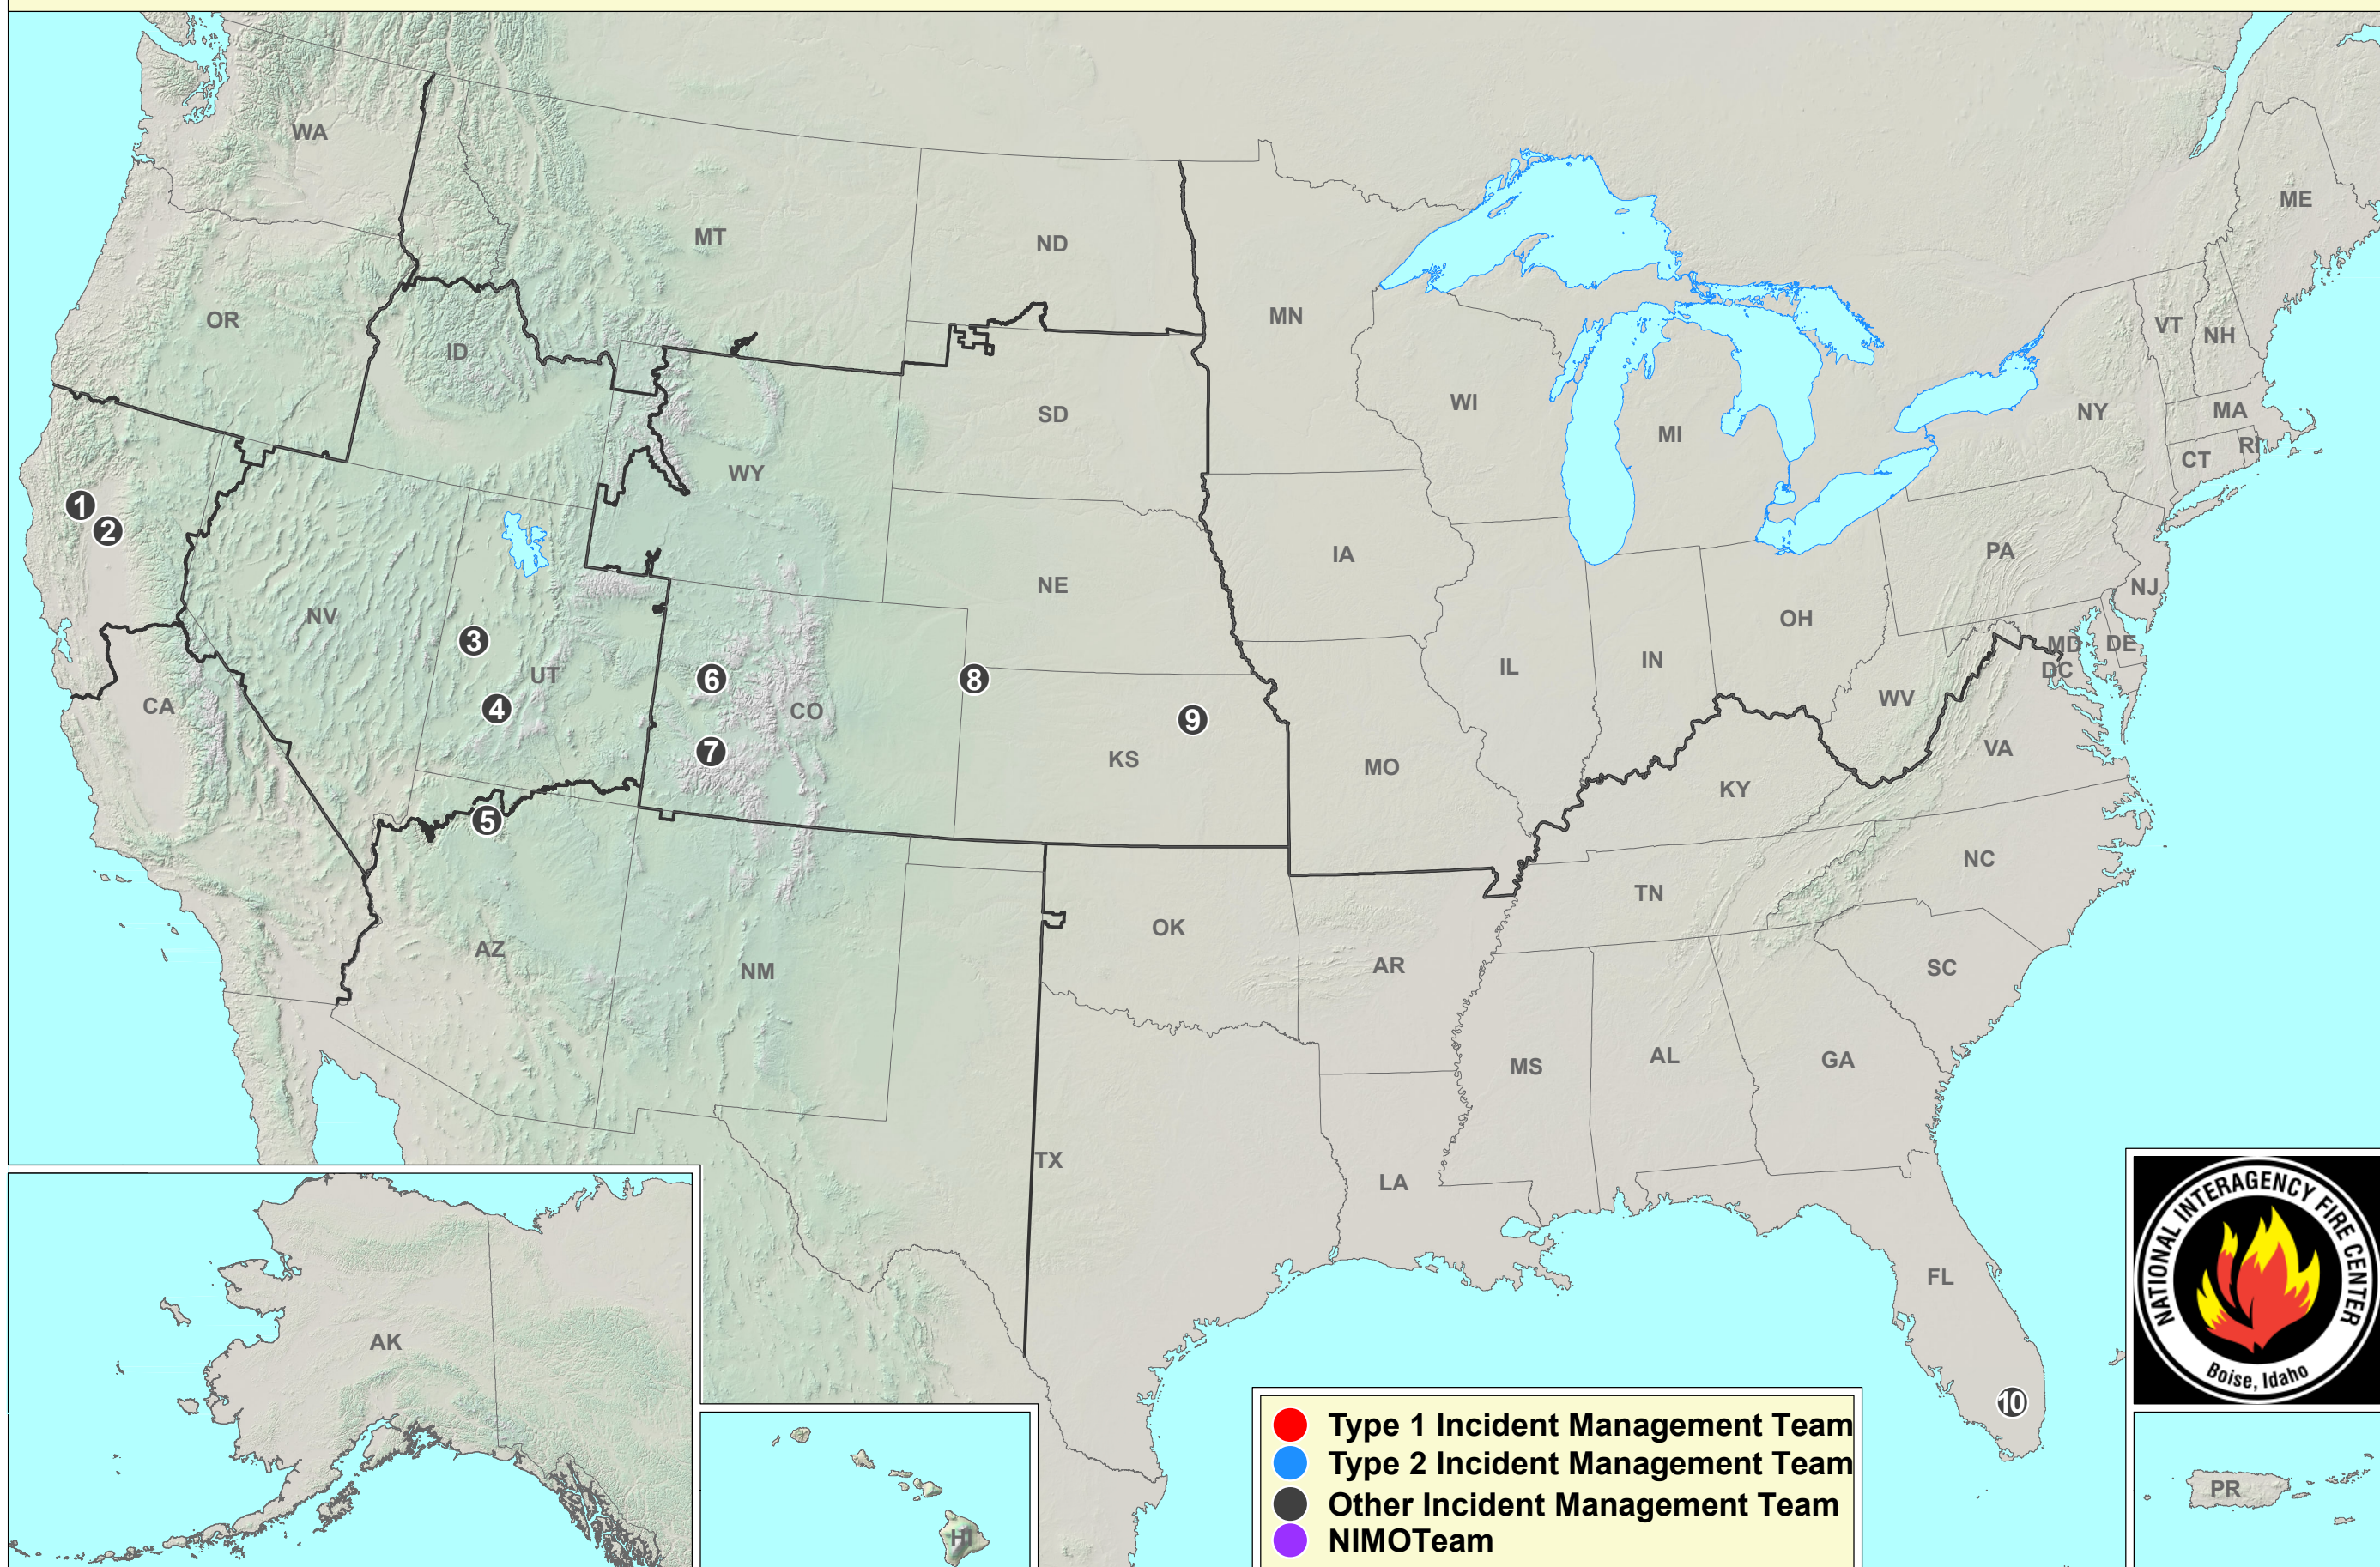

Current Large Incidents

November 20, 2019

- 1 SOUTH
- 2 RANCH
- 3 SWASEY PEAK

- 4 SKULL FLAT 2
- 5 IKES
- 6 MIDDLE MAMM

- 7 COW CREEK
- 8 CHERRY CREEK
- 9 2019-3238A

- 10 MM-42