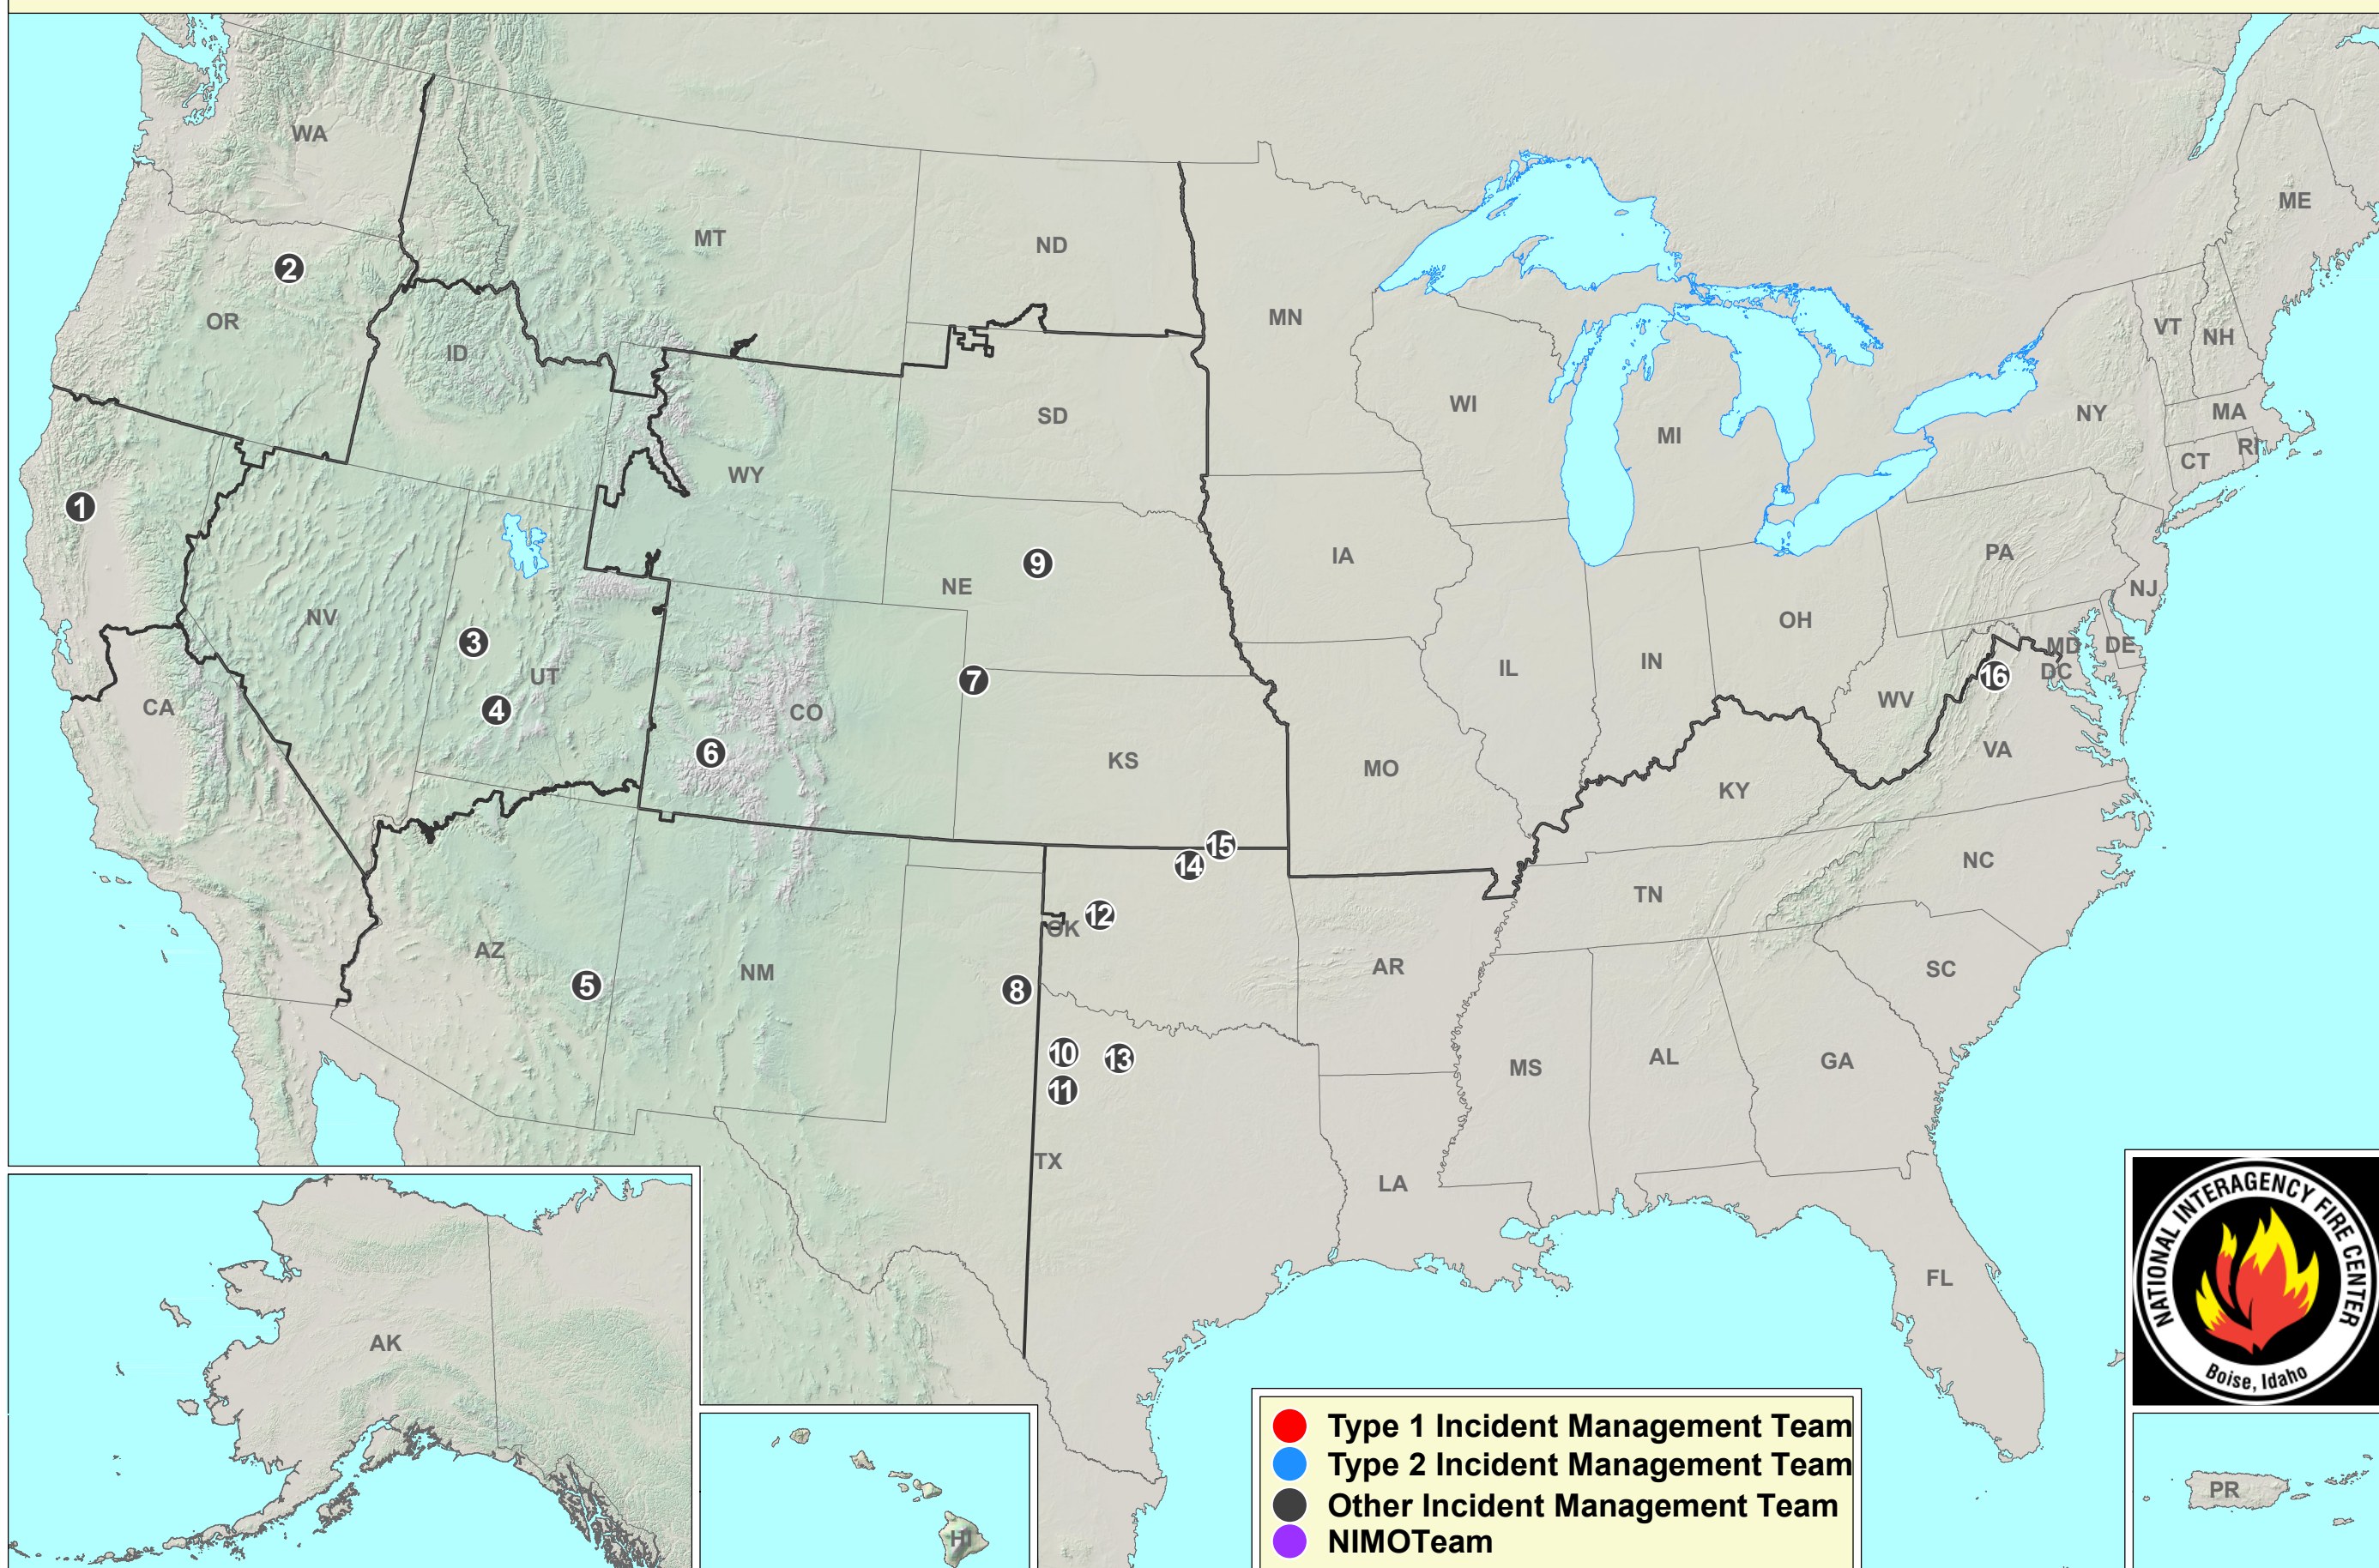

# Current Large Incidents

## November 22, 2019

- ① SOUTH
- ② 341 SKOOKUM CREEK
- ③ SWASEY PEAK
- ④ SKULL FLAT 2

- ⑤ ASPEN BUTTE
- ⑥ COW CREEK
- ⑦ CHERRY CREEK
- ⑧ GANDY

- ⑨ HEREFORD
- ⑩ FISH CREEK
- ⑪ CROOKED TREE
- ⑫ CASSET FIRE

- ⑬ HENDERSON
- ⑭ PACK
- ⑮ WATCHER
- ⑯ KENNEDY PEAK