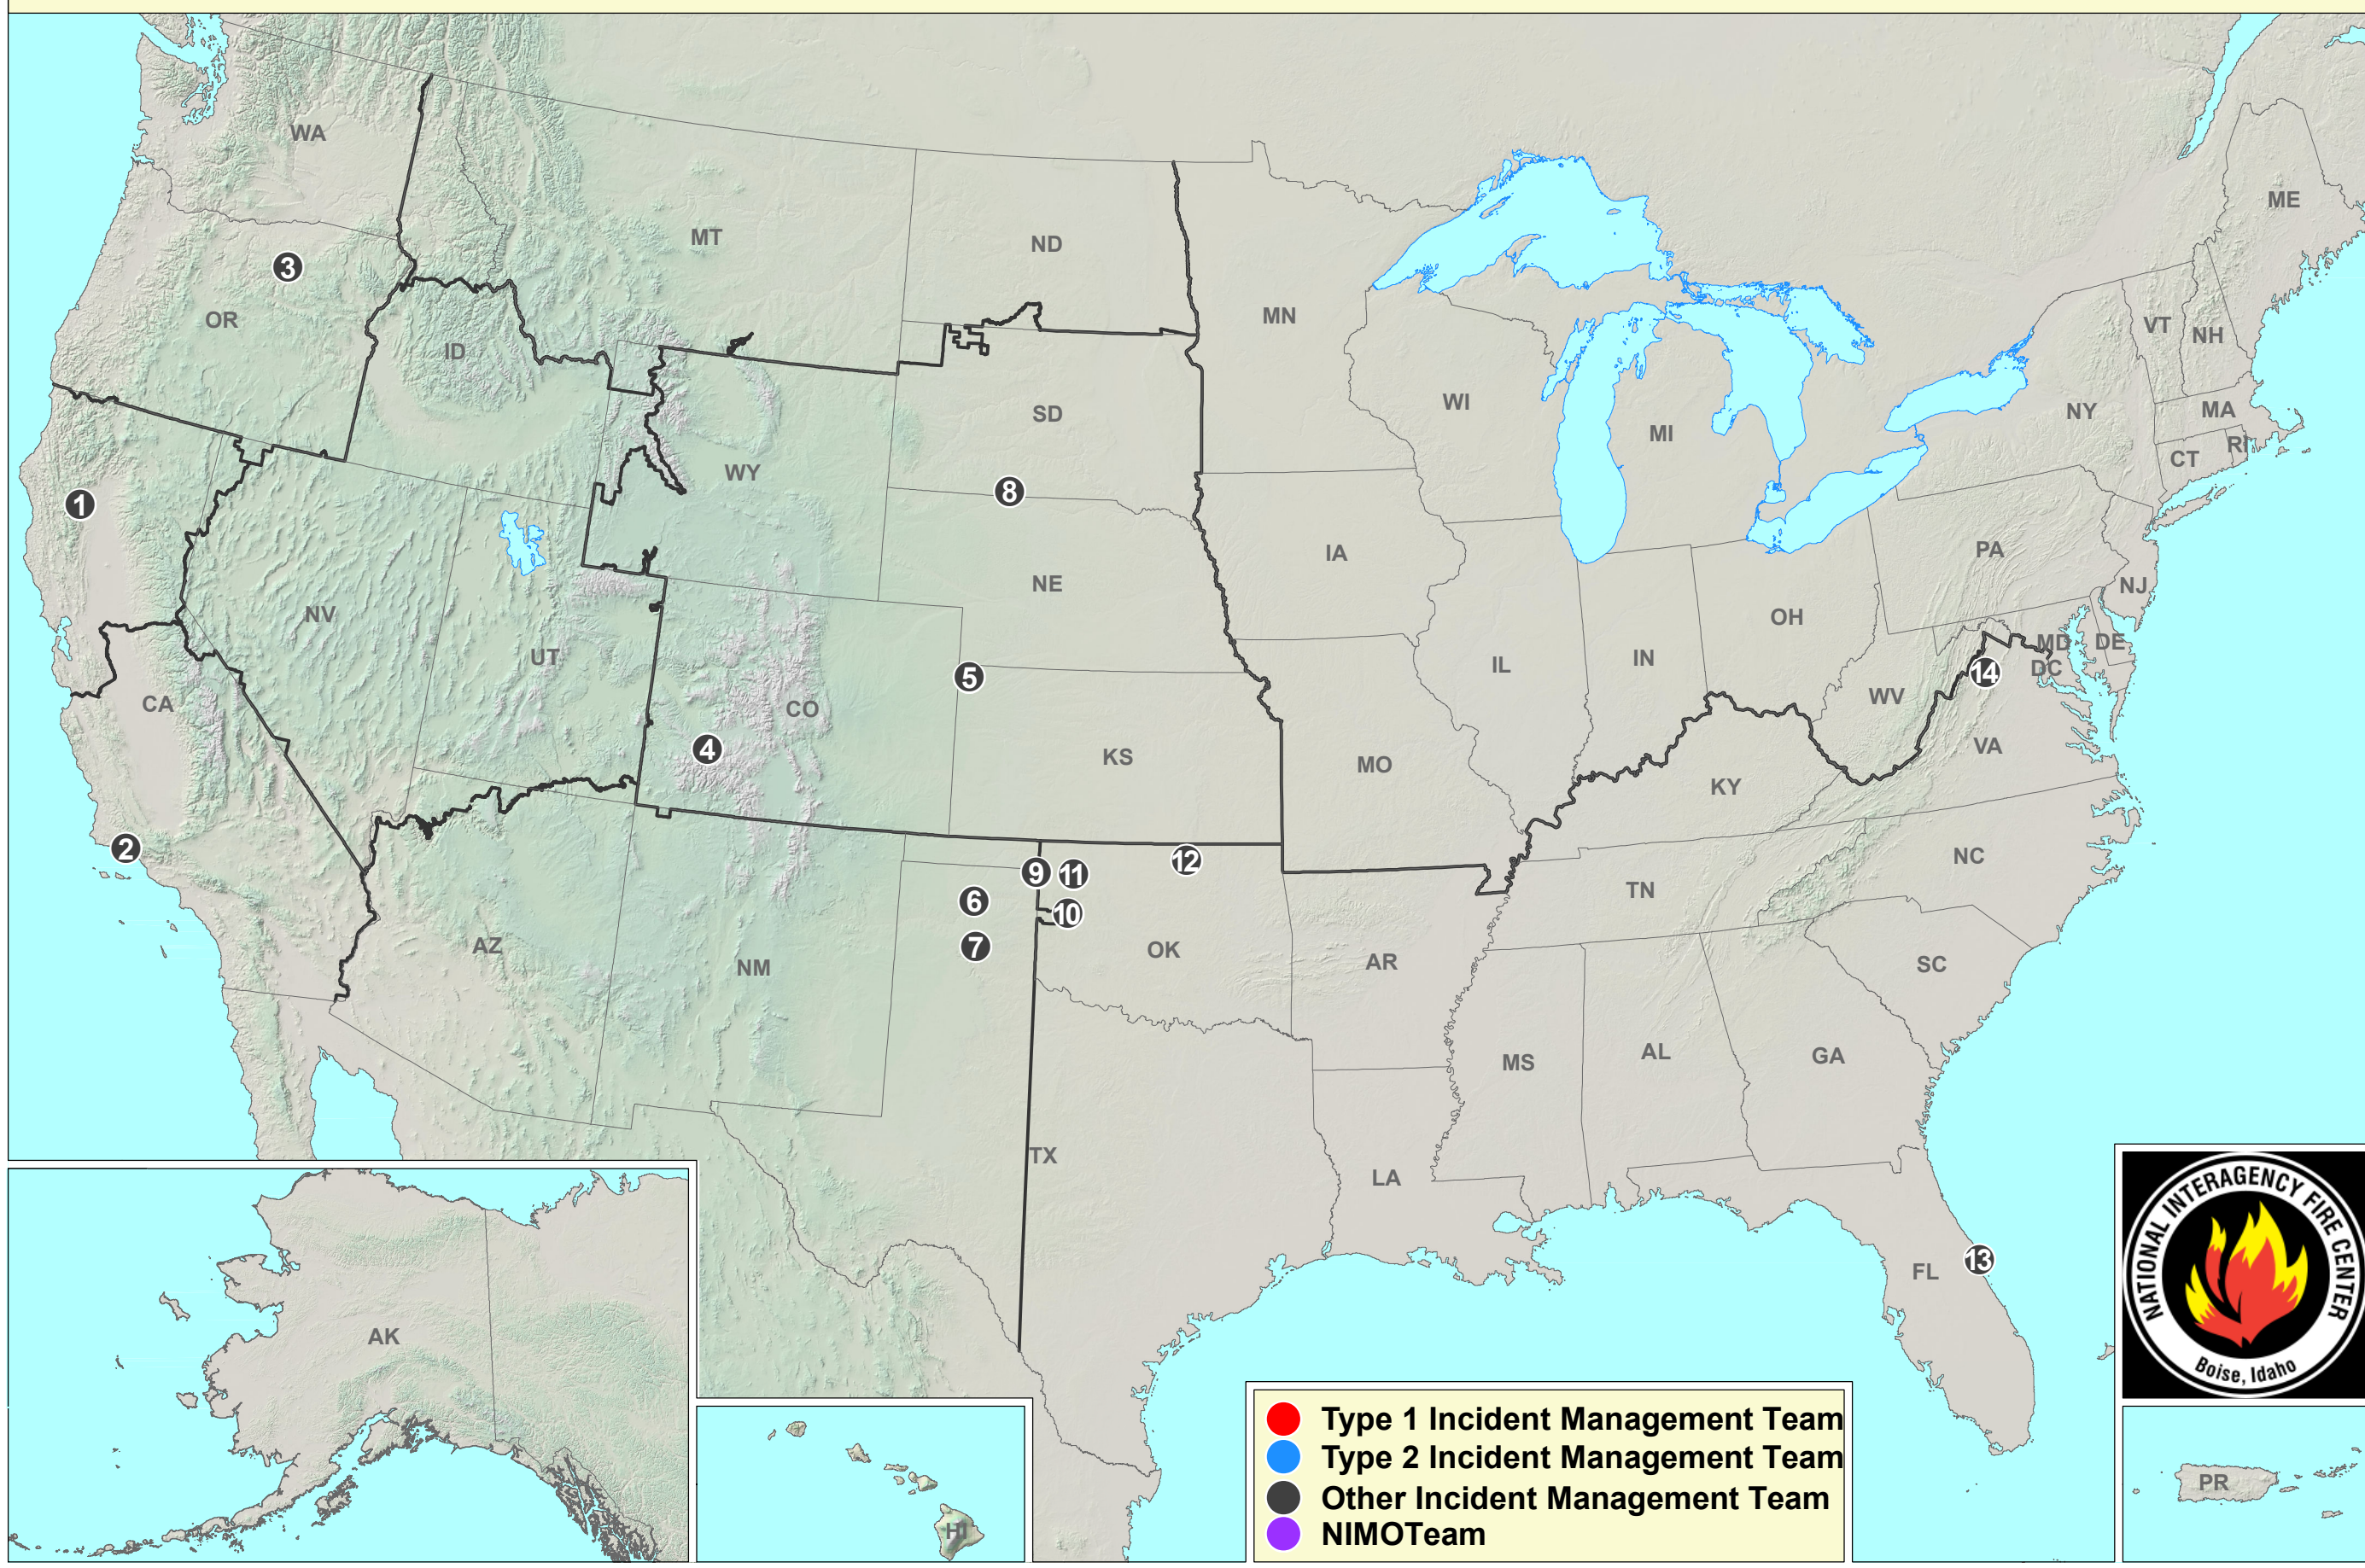

Current Large Incidents

December 05, 2019

- | | | | |
|---------------------|-----------------|------------------|----------------|
| ① SOUTH | ⑤ CHERRY CREEK | ⑨ GAGE FIRE | ⑬ PEACOCK |
| ② CAVE | ⑥ BRITAIN RANCH | ⑩ MOOREWOOD FIRE | ⑭ KENNEDY PEAK |
| ③ 341 SKOOKUM CREEK | ⑦ OLLENINGER | ⑪ HIGHWAY 50 | |
| ④ COW CREEK | ⑧ SANDHILLS | ⑫ 2019-3354 | |