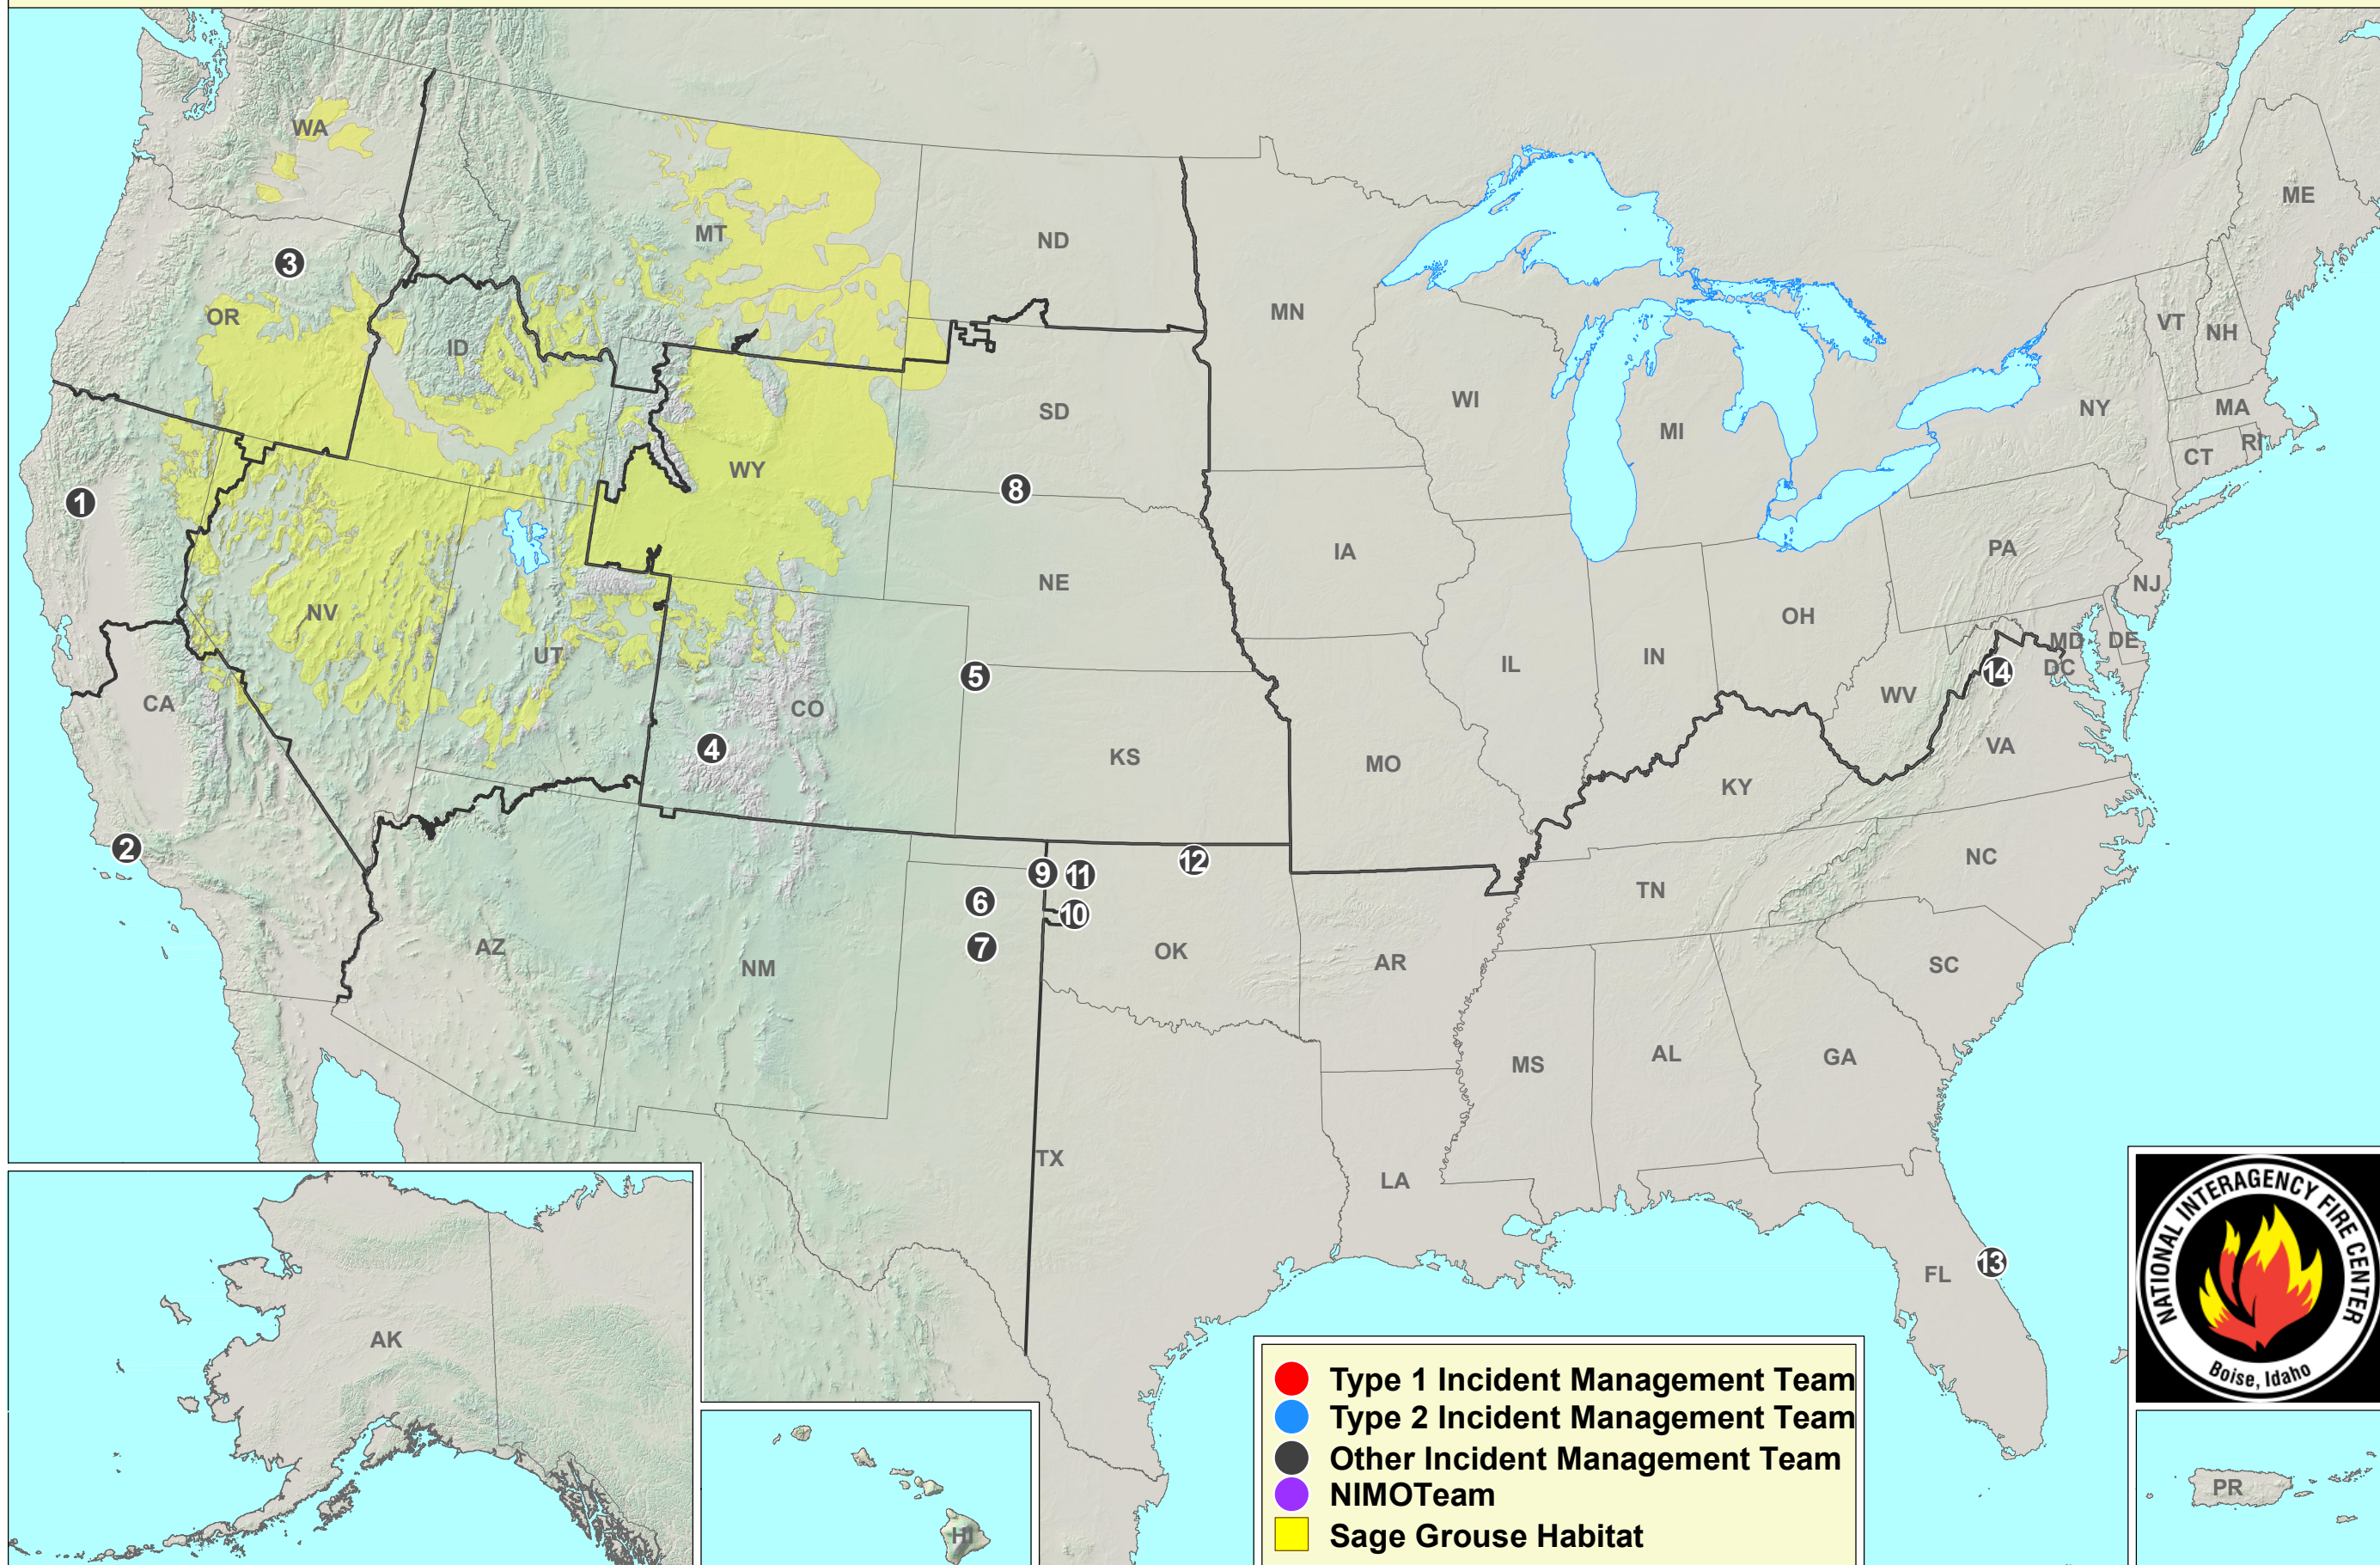

Current Large Incidents

December 05, 2019

1 SOUTH
2 CAVE
3 341 SKOOKUM CREEK
4 COW CREEK

5 CHERRY CREEK
6 BRITAIN RANCH
7 OLLENINGER
8 SANDHILLS

9 GAGE FIRE
10 MOOREWOOD FIRE
11 HIGHWAY 50
12 2019-3354

13 PEACOCK
14 KENNEDY PEAK