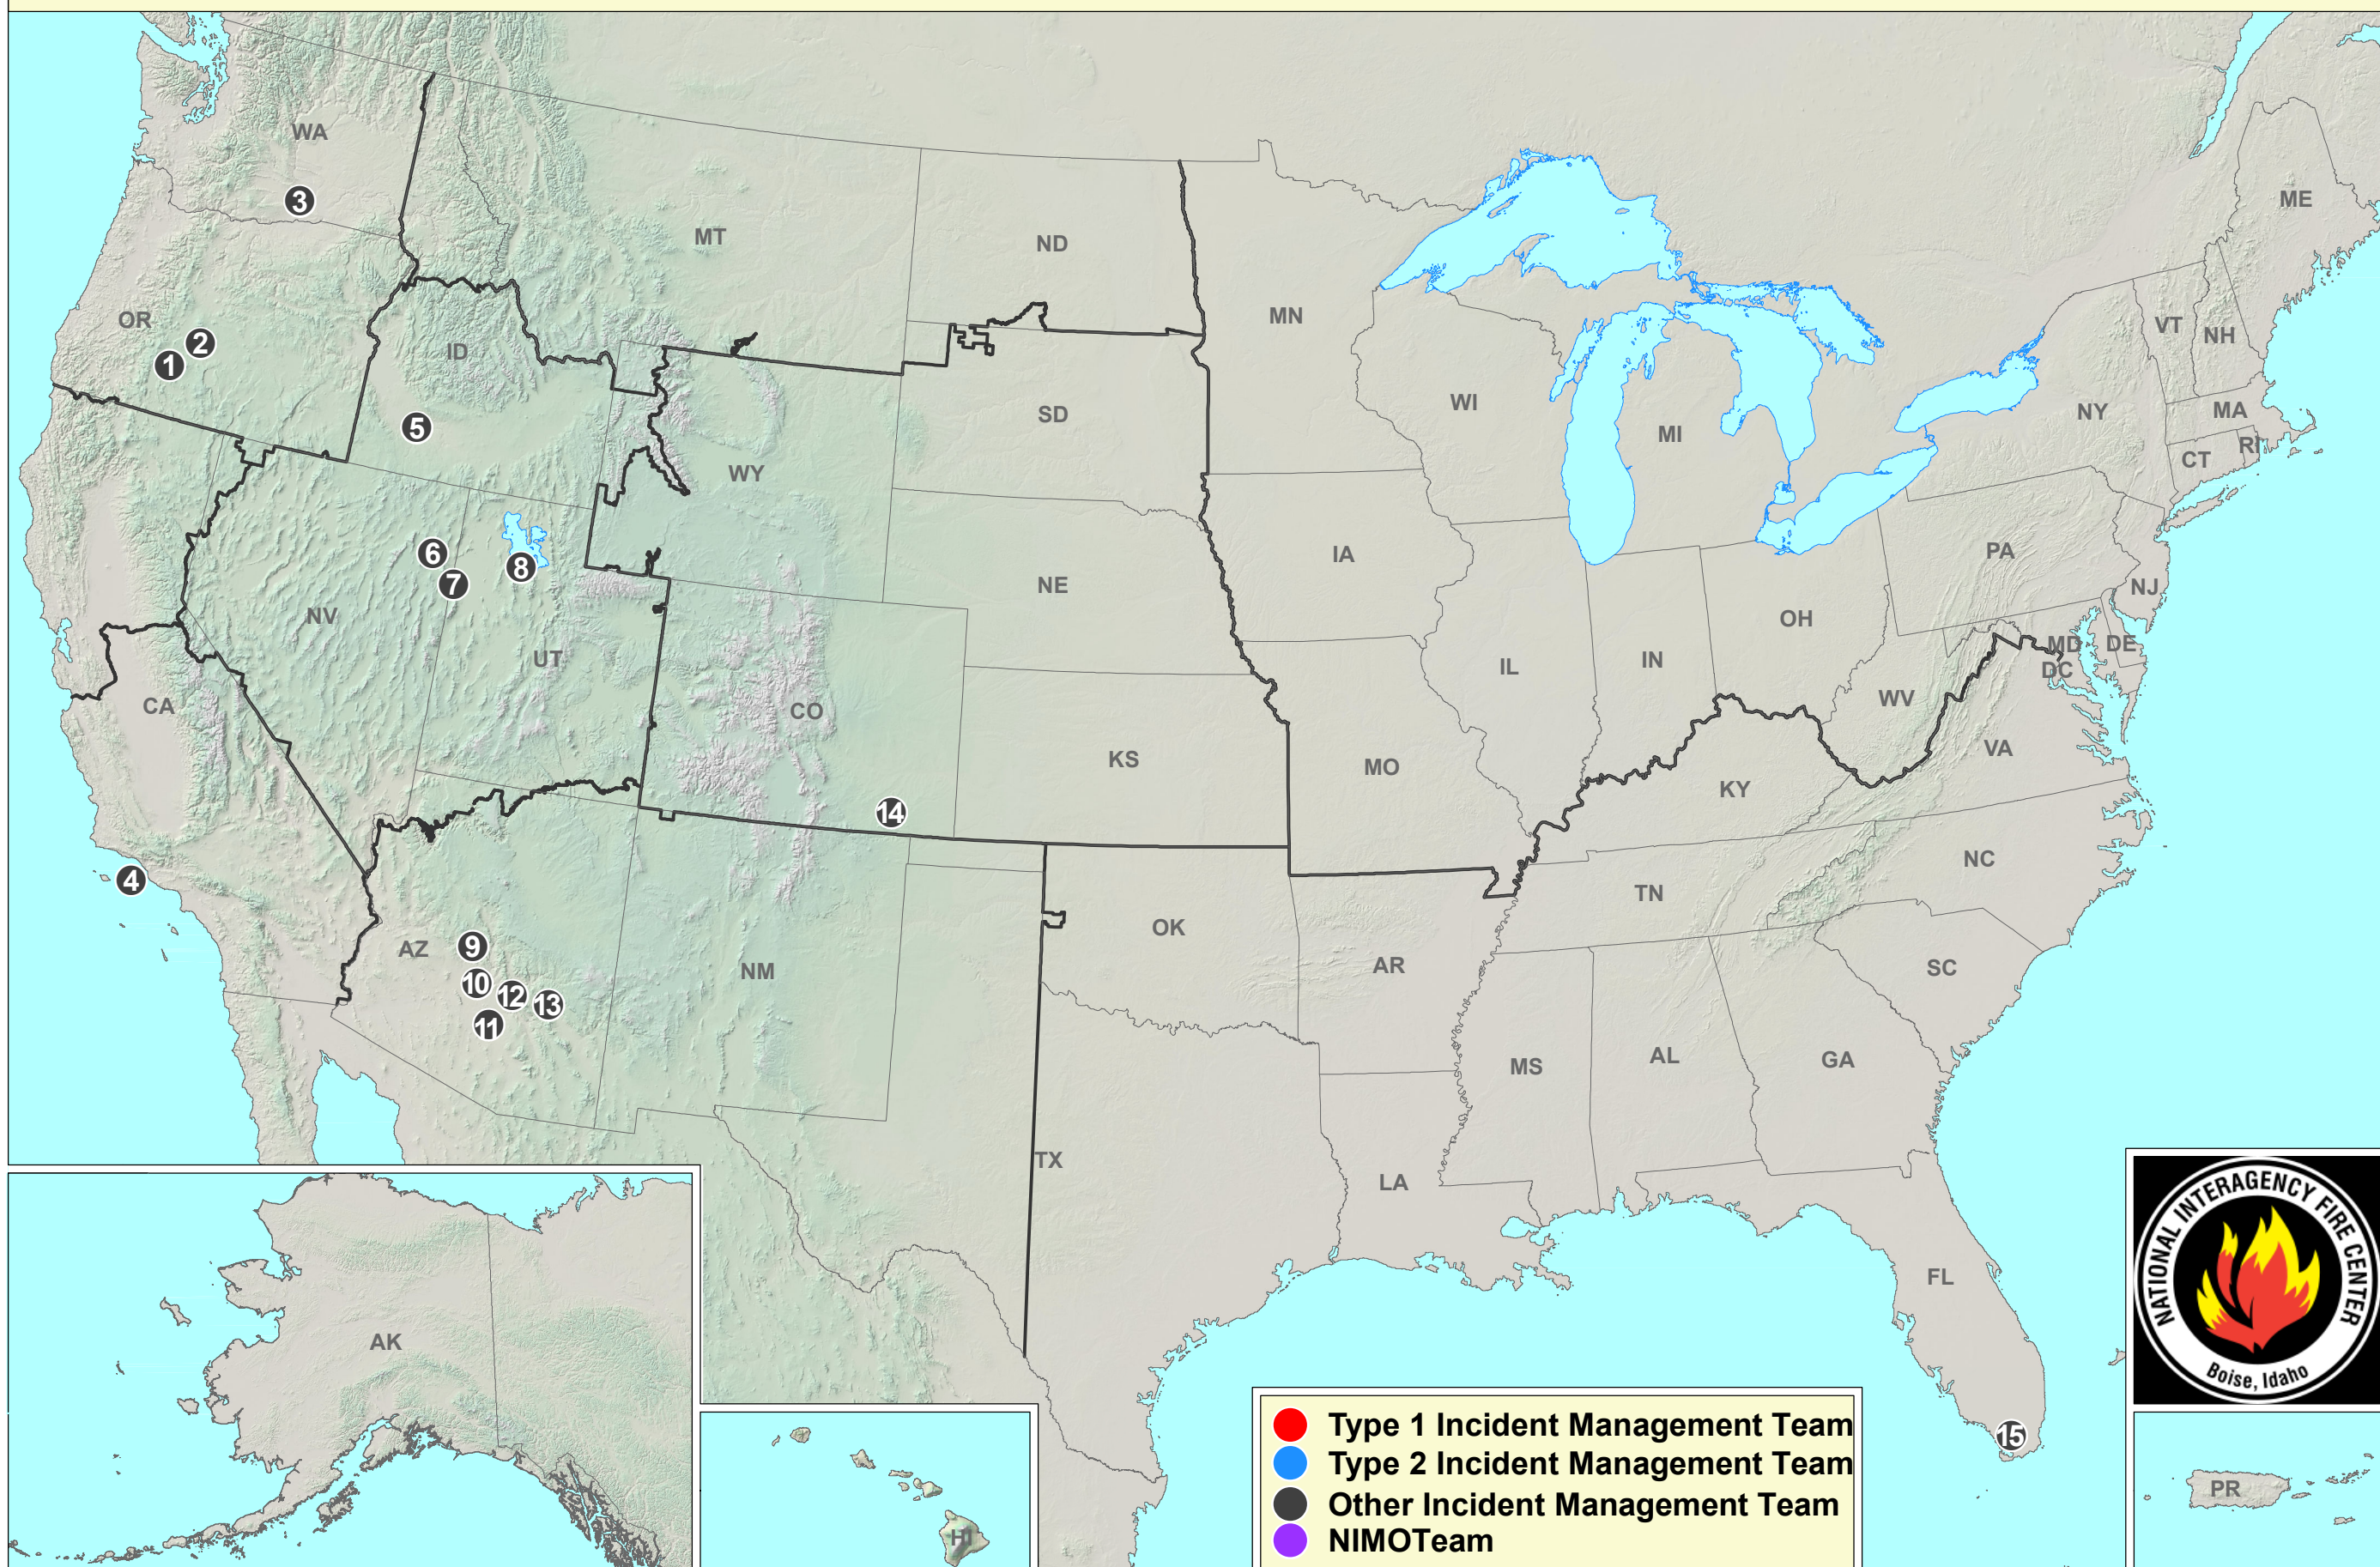

Current Large Incidents

June 01, 2020

1 MARSH
2 DOE CREEK
3 GIBBON
4 SCORPION

5 BROWNS
6 HOGAN
7 IBAPAH
8 TABBY CANYON

9 SUNSET
10 OCOTILLO
11 RANGE
12 SAWTOOTH

13 PARK
14 CHERRY CANYON
15 GUAVA