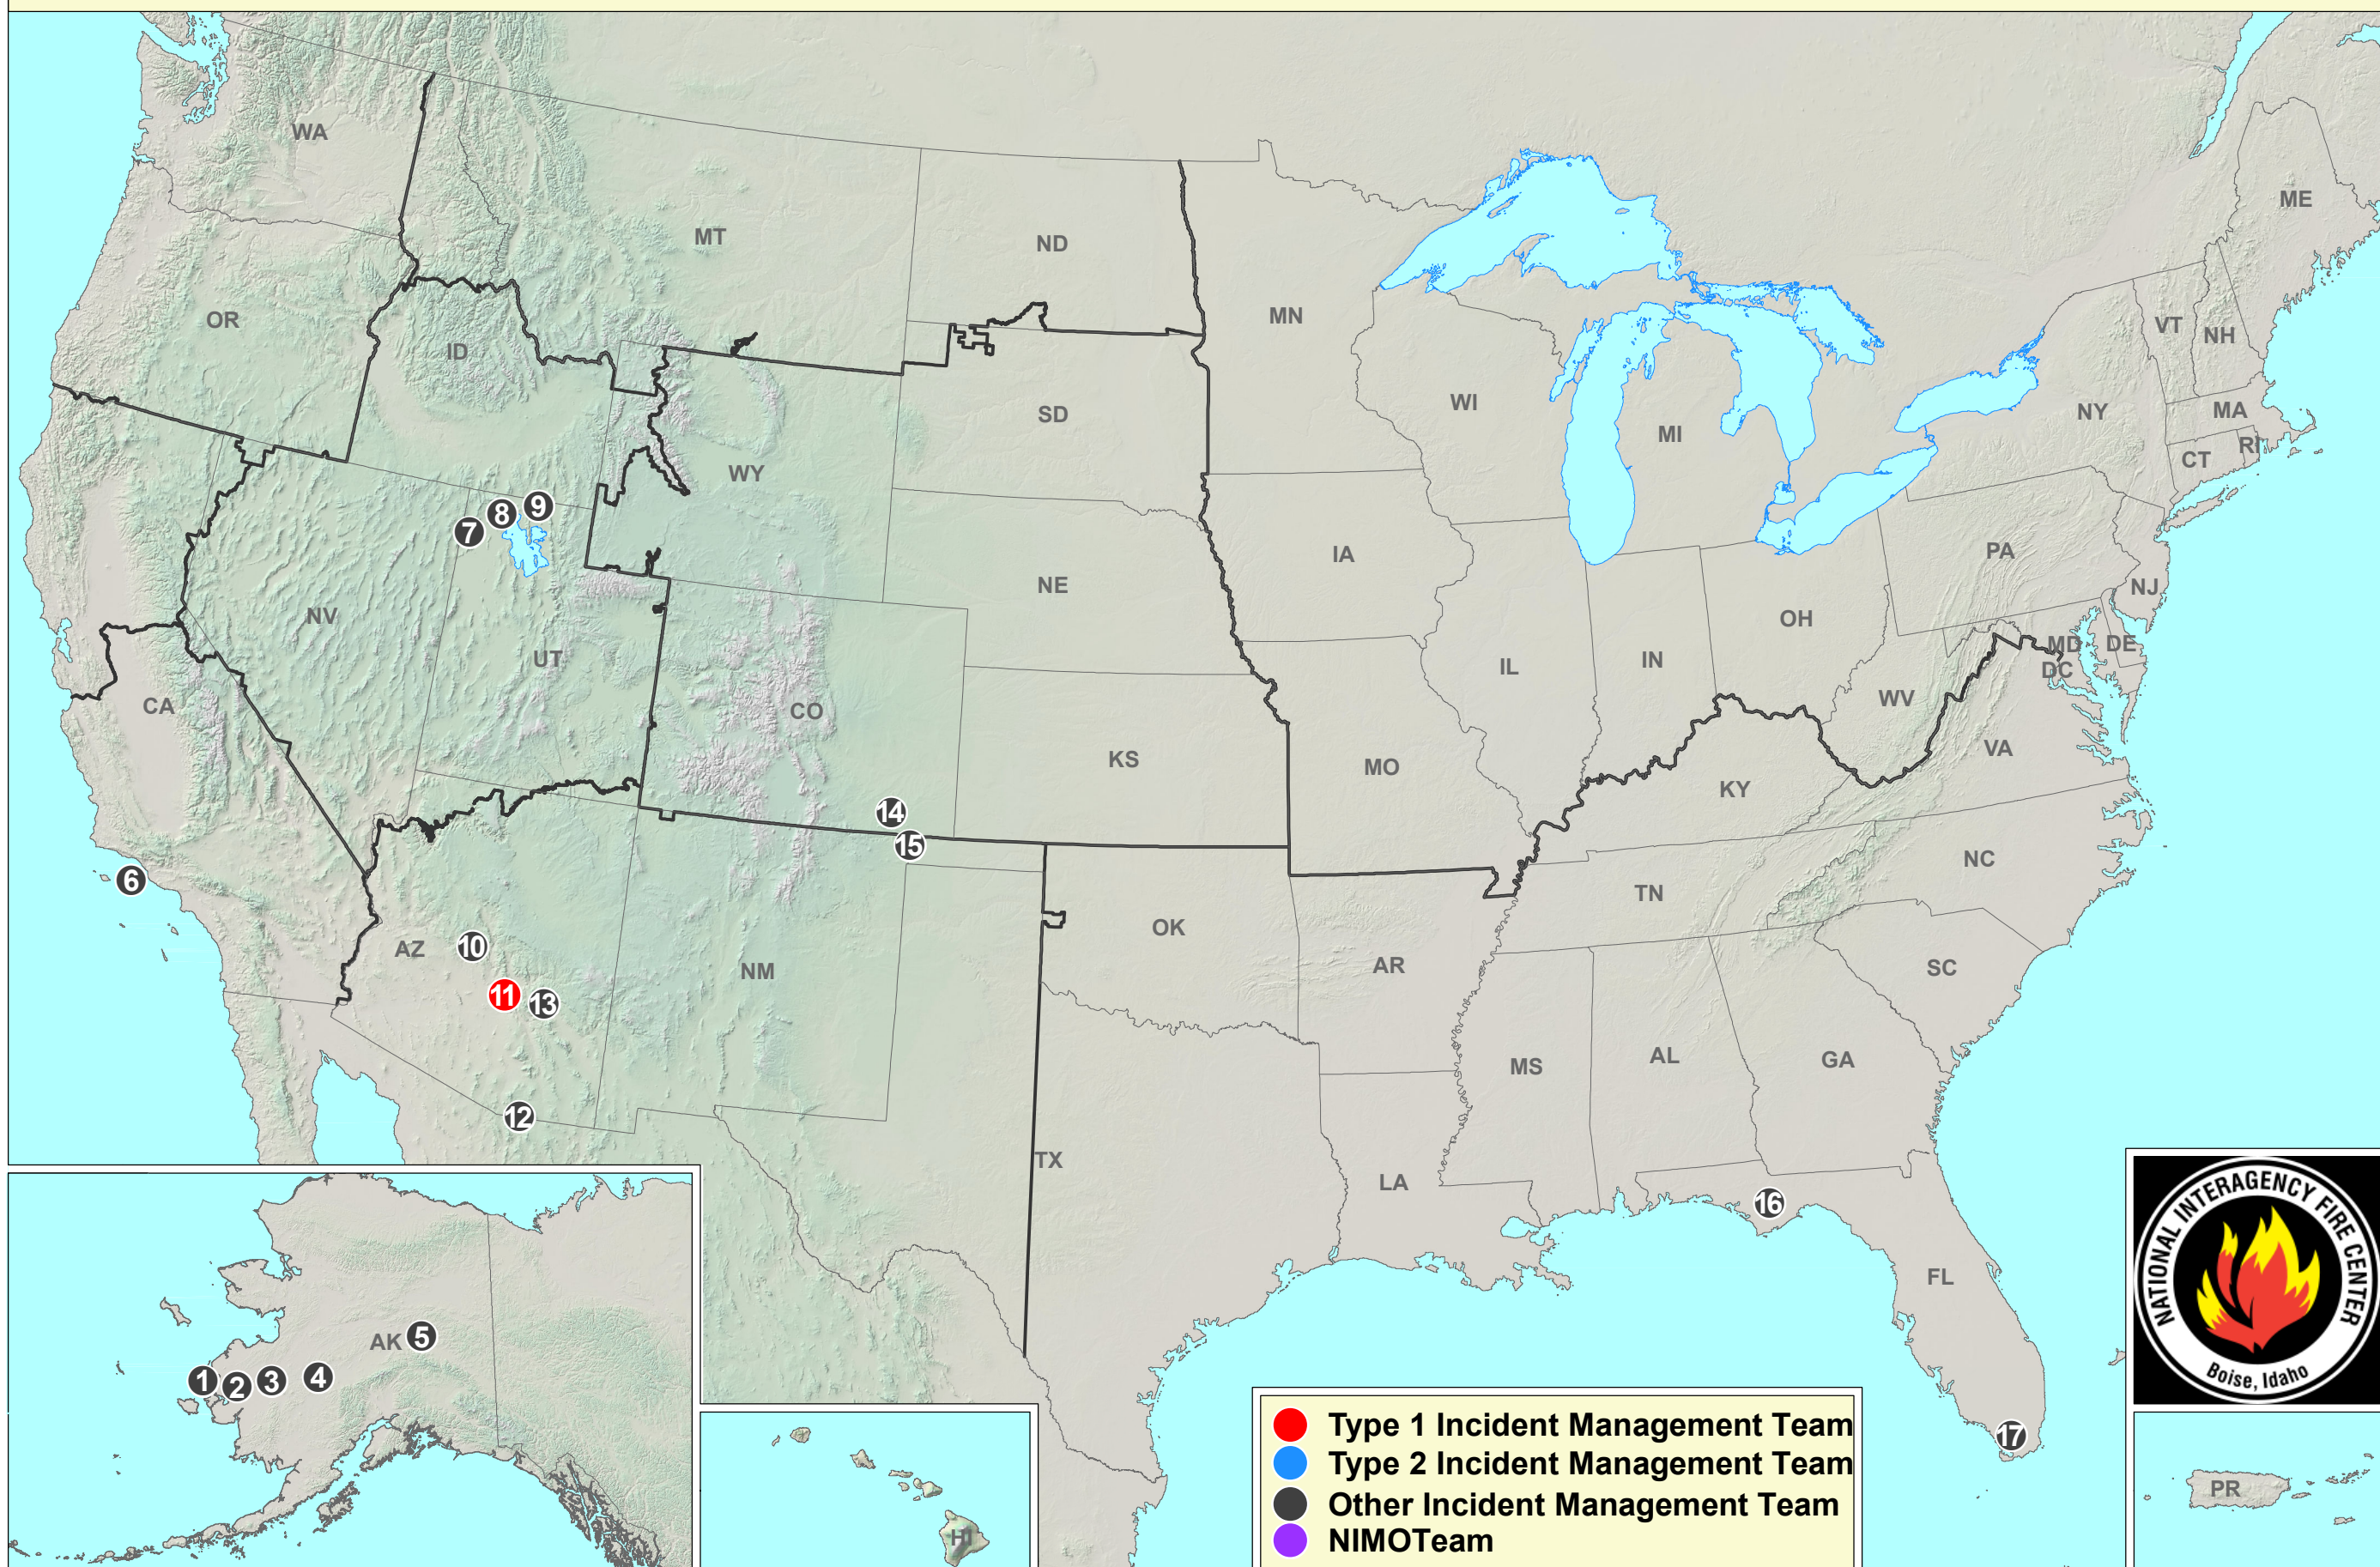

Current Large Incidents

June 05, 2020

1 MANOKINAK RIVER
2 IZAVIKNEK RIVER
3 ENGINEER LAKE 2
4 BIG WALDREN FORK
5 CLEAR CREEK

6 SCORPION
7 MATLIN
8 PEPLIN
9 BAR H
10 SUNSET

11 SAWTOOTH
12 RAFAEL
13 PARK
14 CHERRY CANYON
15 POTTER

16 BRUSH CROSSING
17 GUAVA