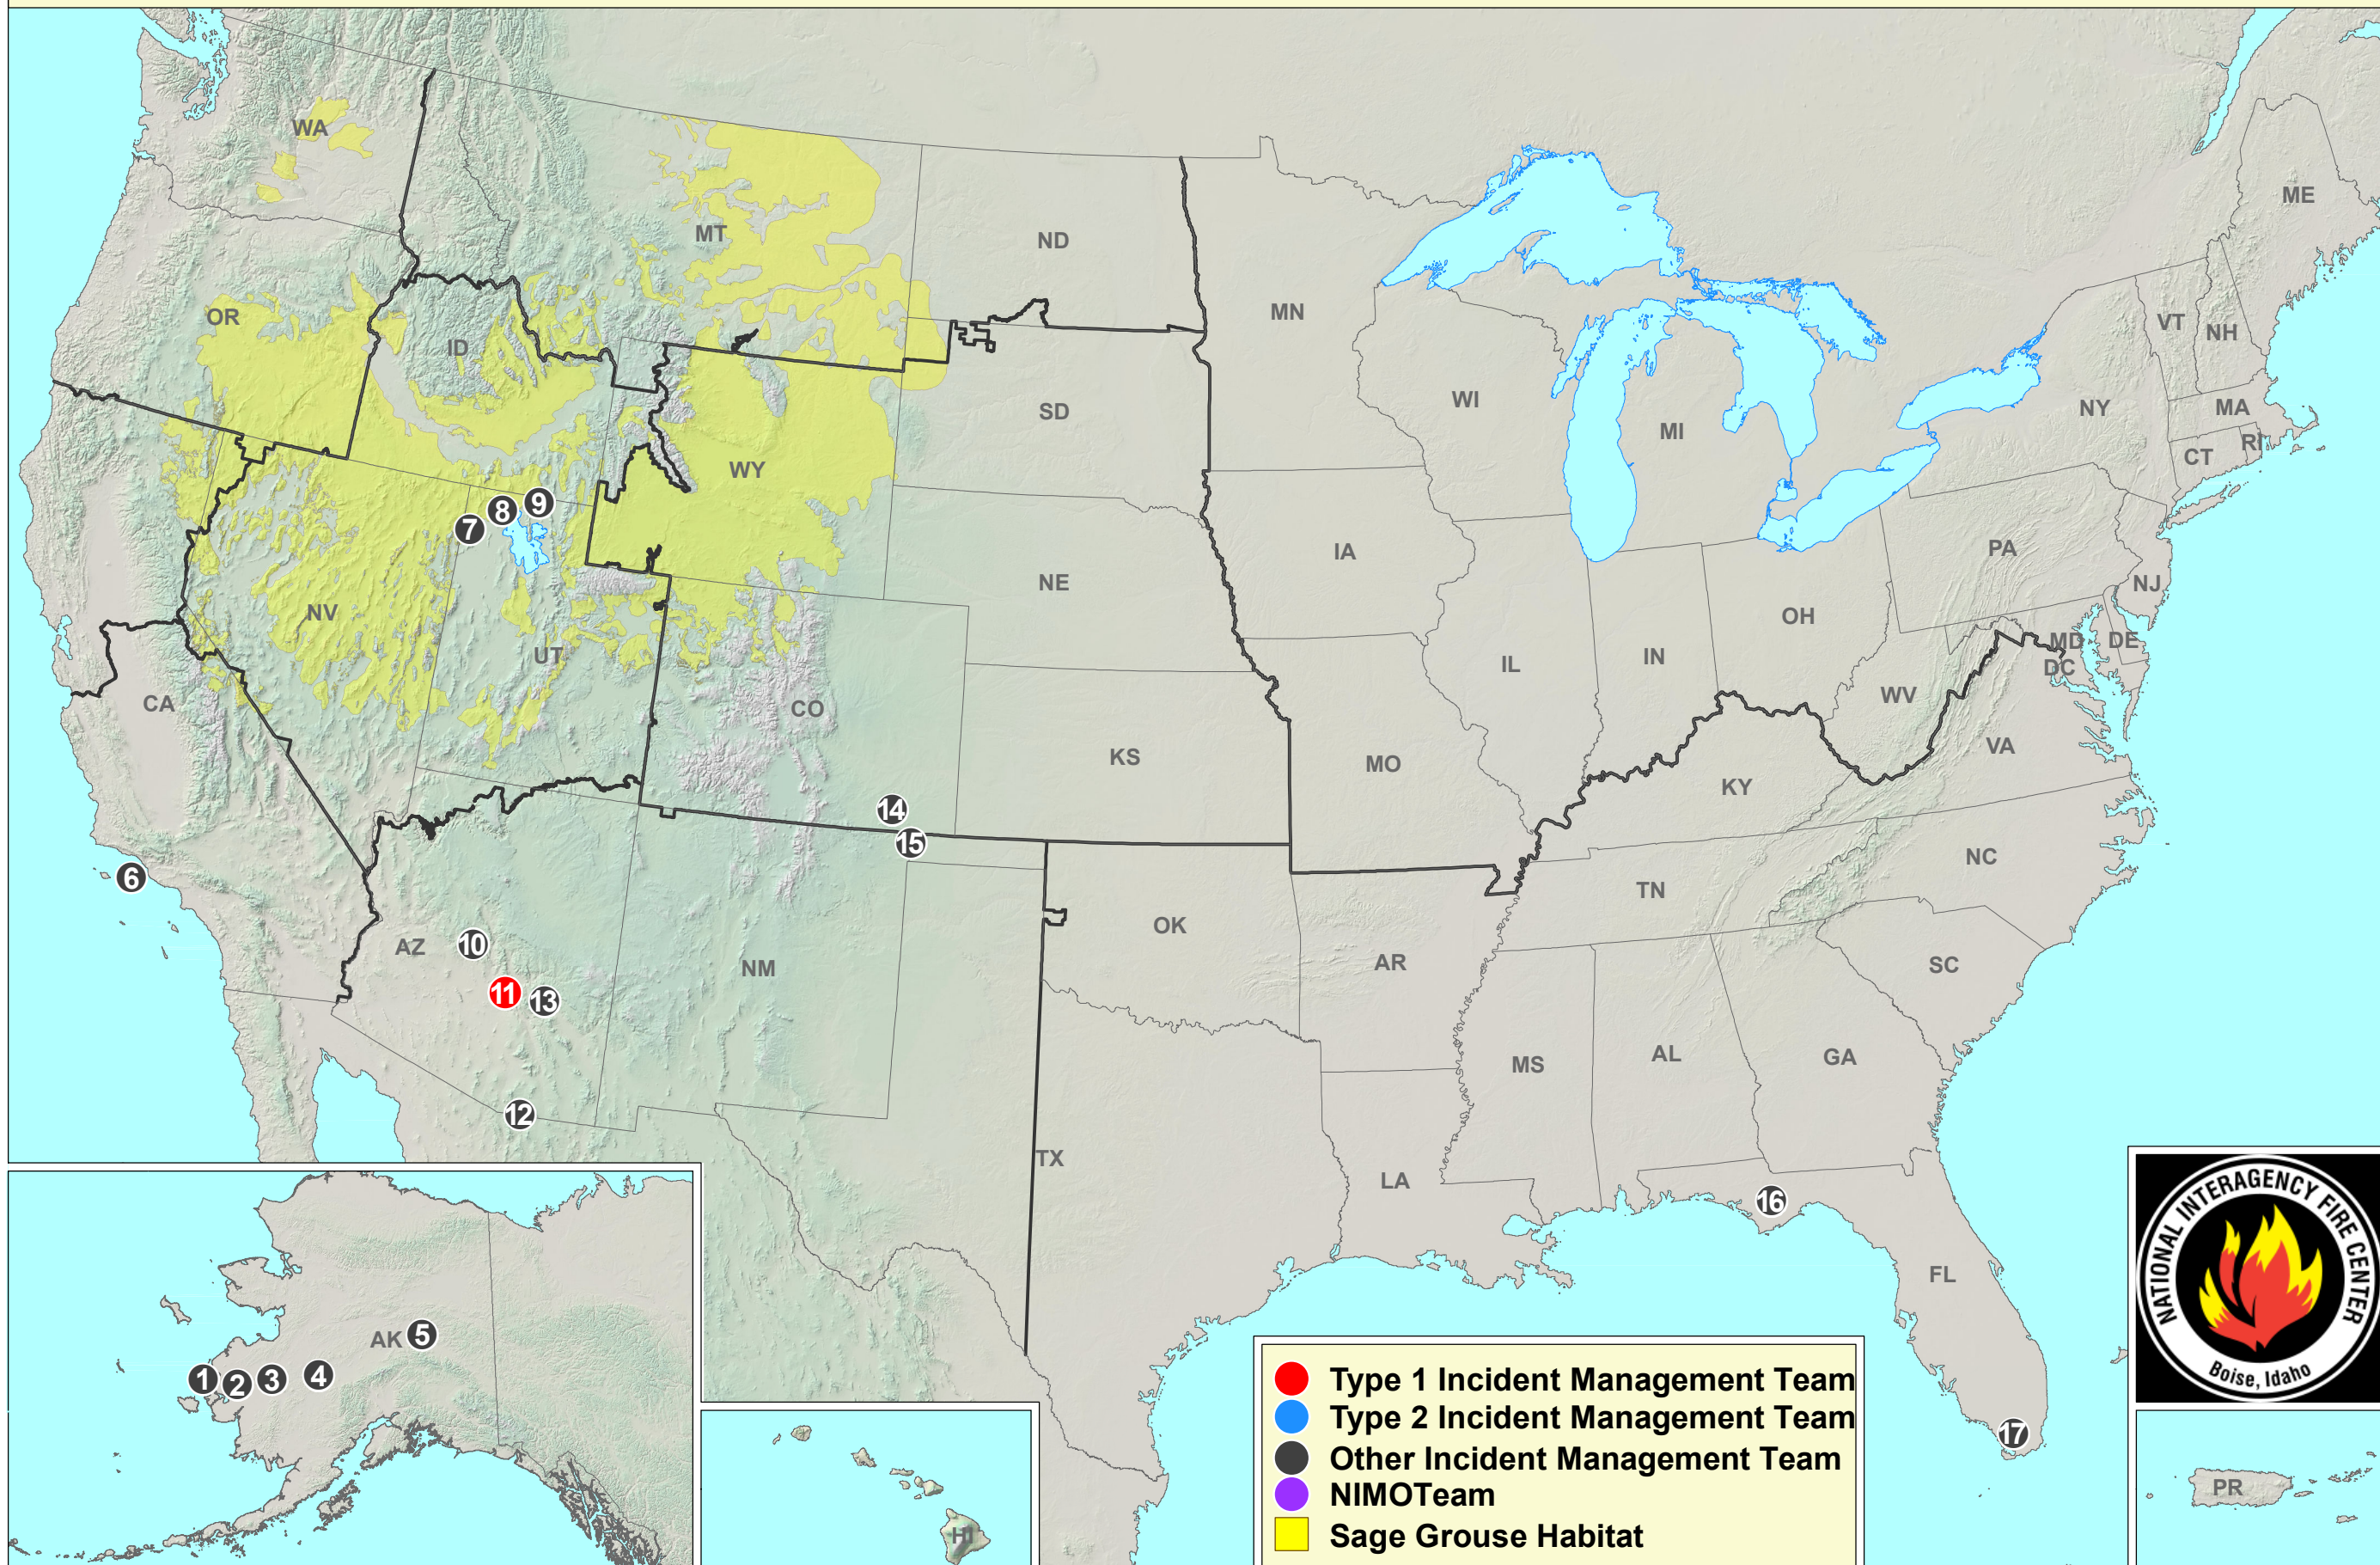

Current Large Incidents

June 05, 2020

1 MANOKINAK RIVER
2 IZAVIKNEK RIVER
3 ENGINEER LAKE 2
4 BIG WALDREN FORK
5 CLEAR CREEK

6 SCORPION
7 MATLIN
8 PEPLIN
9 BAR H
10 SUNSET

11 SAWTOOTH
12 RAFAEL
13 PARK
14 CHERRY CANYON
15 POTTER

16 BRUSH CROSSING
17 GUAVA