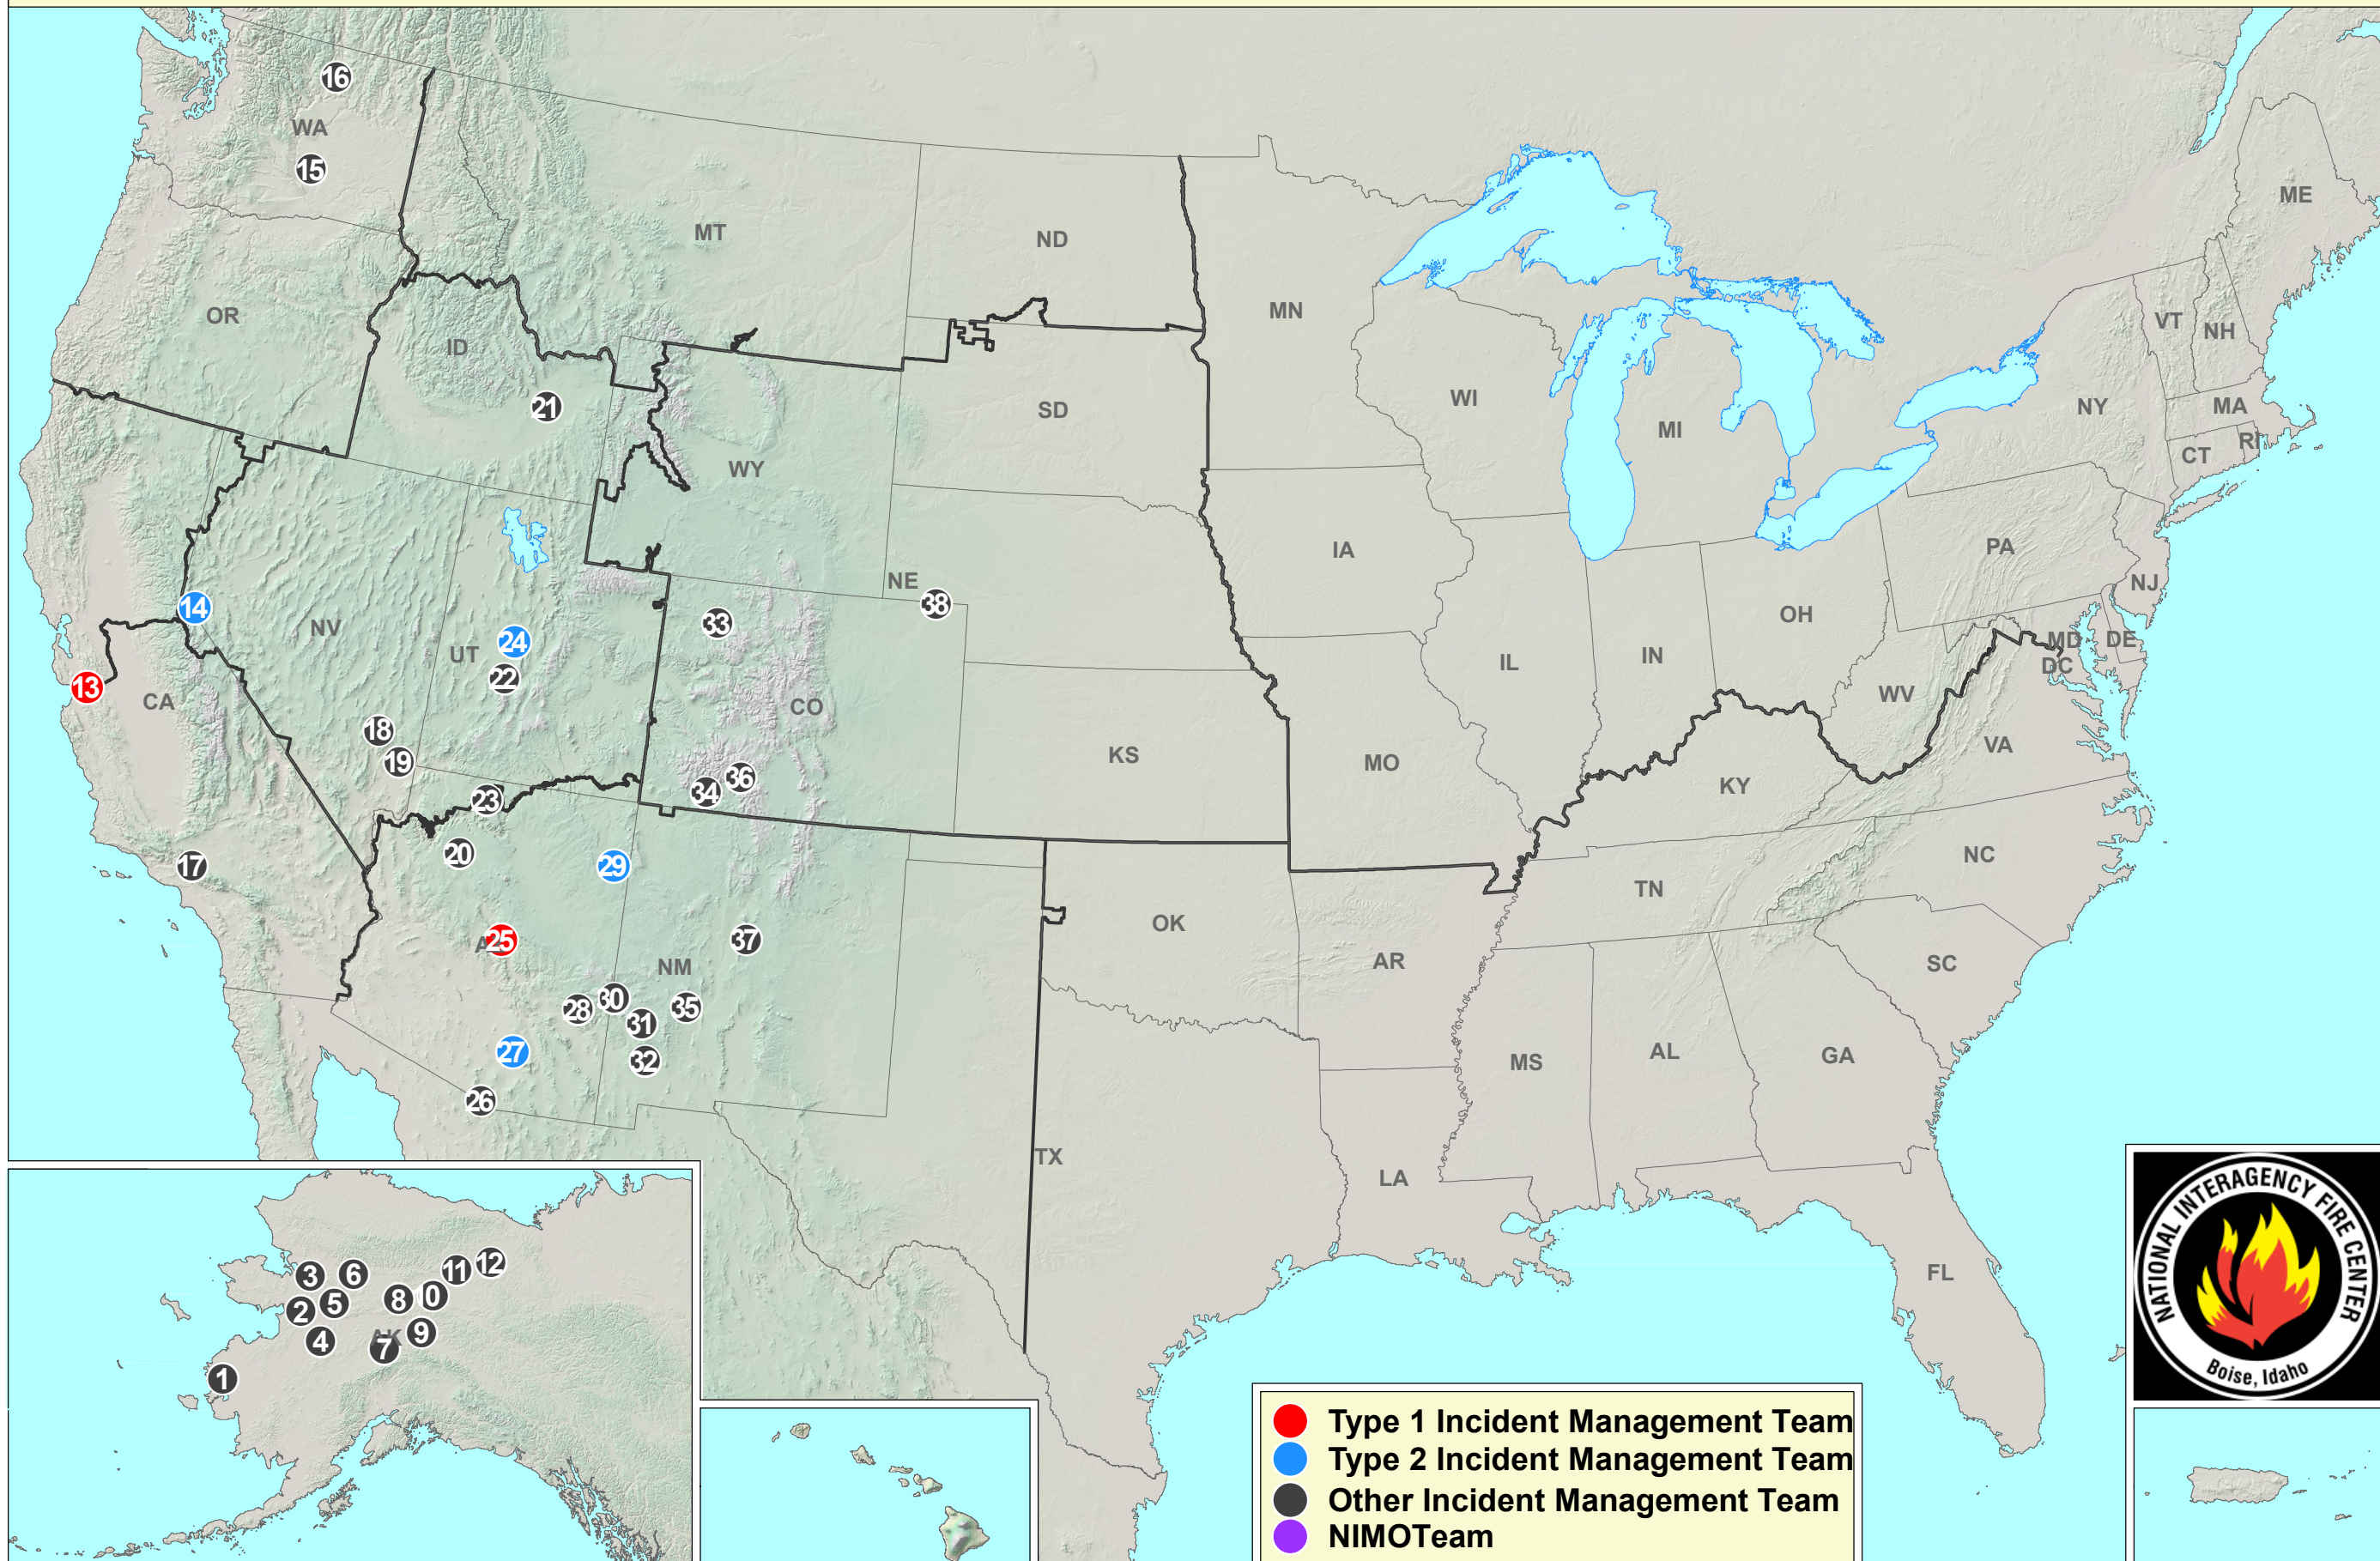

Current Large Incidents

July 11, 2020

- ① IWAKTOK HILL
- ② WAPOO CREEK
- ③ TAGAGAWIK RIVER 2
- ④ WAPOO CREEK 2
- ⑤ TAGAGAWIK RIVER
- ⑥ BILLY HAWK CREEK
- ⑦ BEARPAW MOUNTAIN
- ⑧ OLD LOST
- ⑨ CLEAR CREEK
- ⑩ TIVEHVUN LAKE

- ⑪ SHEENJEK RIVER
- ⑫ COLEEN
- ⑬ CREWS
- ⑭ NUMBERS
- ⑮ SADDLE MOUNTAIN
- ⑯ POTHOLE
- ⑰ SOLEDAD
- ⑱ MEADOW VALLEY
- ⑳ MONUMENT

- ㉑ TELEGRAPH
- ㉒ BAKER
- ㉓ MANGUM
- ㉔ CANAL
- ㉕ POLLES
- ㉖ FRESNAL
- ㉗ BIGHORN
- ㉘ BRINGHAM
- ㉙ CUB

- ㉚ GOOD
- ㉛ TADPOLE
- ㉜ STREETER
- ㉝ SAND CREEK
- ㉞ VICS PEAK
- ㉟ 171
- ㊱ OJO DE LOS CASOS
- ㊲ COUNTY ROAD 85