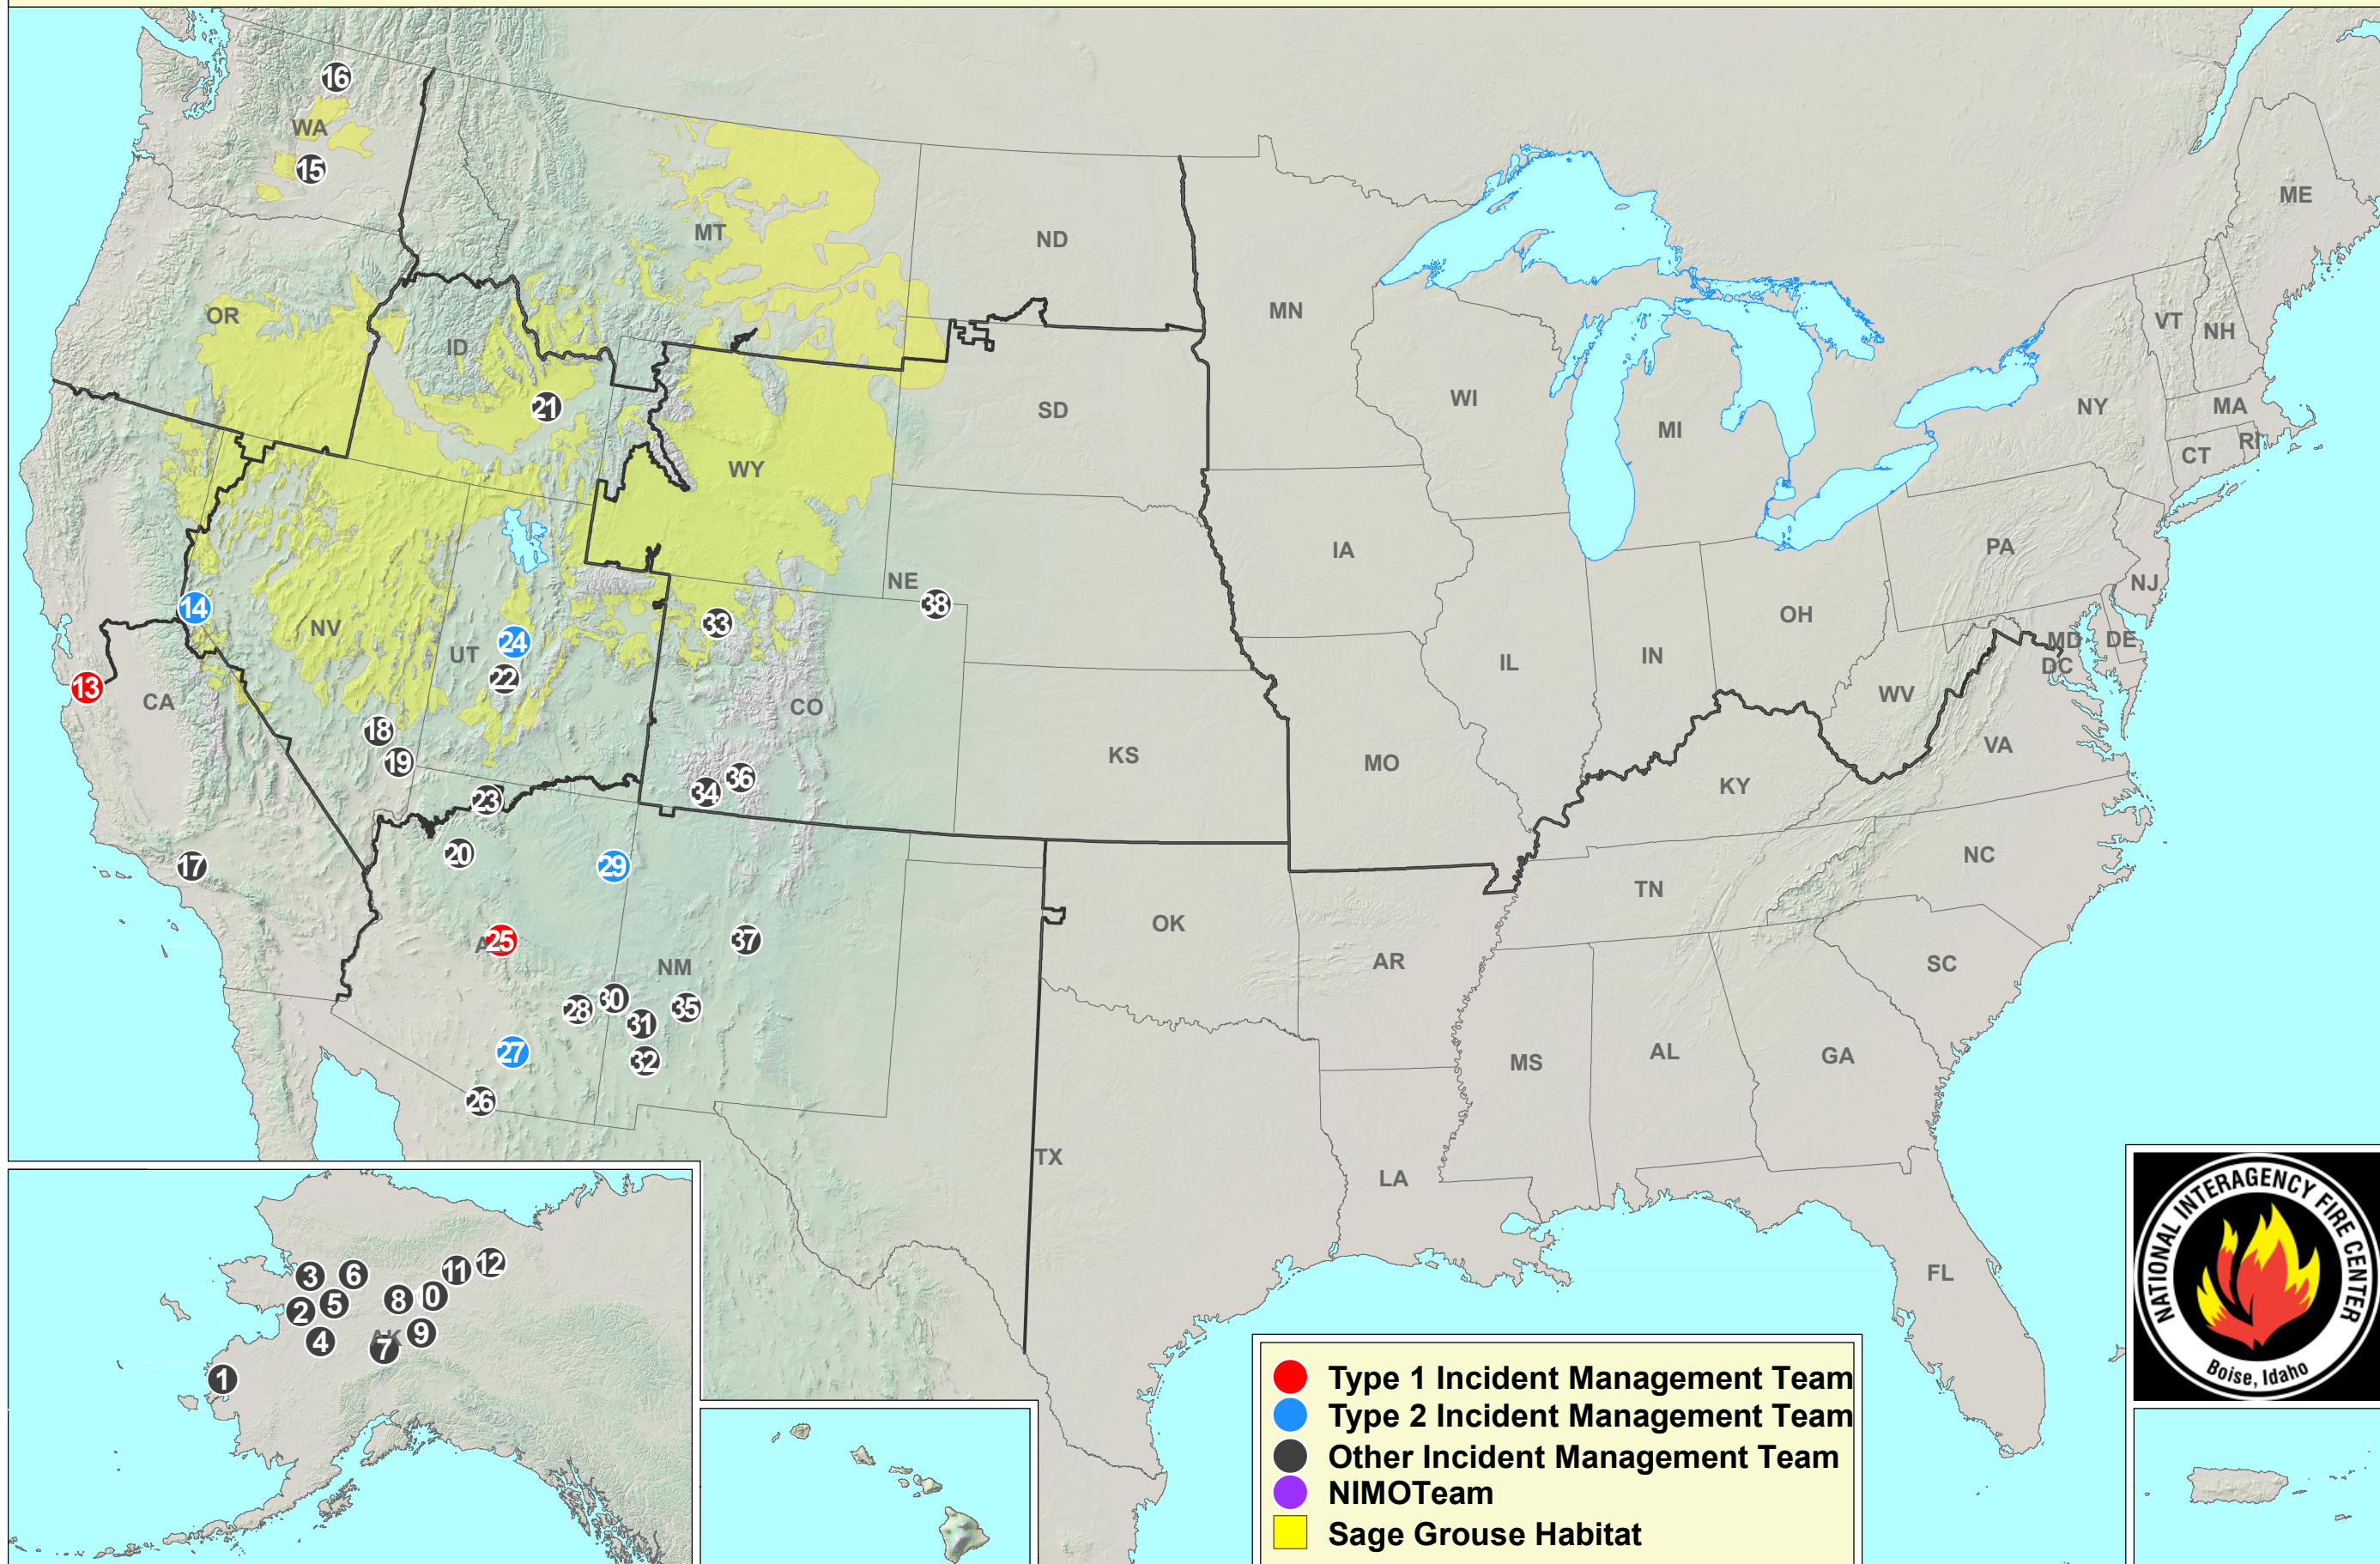

Current Large Incidents

July 11, 2020

- | | | | |
|---------------------|--------------------|-------------------|---------------------|
| 1 IWAKTOK HILL | 11 SHEENJEK RIVER | 21 TELEGRAPH | 31 GOOD |
| 2 WAPOO CREEK | 12 COLEEN | 22 BAKER | 32 TADPOLE |
| 3 TAGAGAWIK RIVER 2 | 13 CREWS | 23 MANGUM | 33 STREETER |
| 4 WAPOO CREEK 2 | 14 NUMBERS | 24 CANAL | 34 SAND CREEK |
| 5 TAGAGAWIK RIVER | 15 SADDLE MOUNTAIN | 25 POLLES | 35 VICS PEAK |
| 6 BILLY HAWK CREEK | 16 POTHOLE | 26 FRESNAL | 36 171 |
| 7 BEARPAW MOUNTAIN | 17 SOLEDAD | 27 BIGHORN | 37 OJO DE LOS CASOS |
| 8 OLD LOST | 18 TWIN | 28 BRINGHAM | 38 COUNTY ROAD 85 |
| 9 CLEAR CREEK | 19 MEADOW VALLEY | 29 WOOD SPRINGS 2 | |
| 10 TIVEHVUN LAKE | 20 MONUMENT | 30 CUB | |