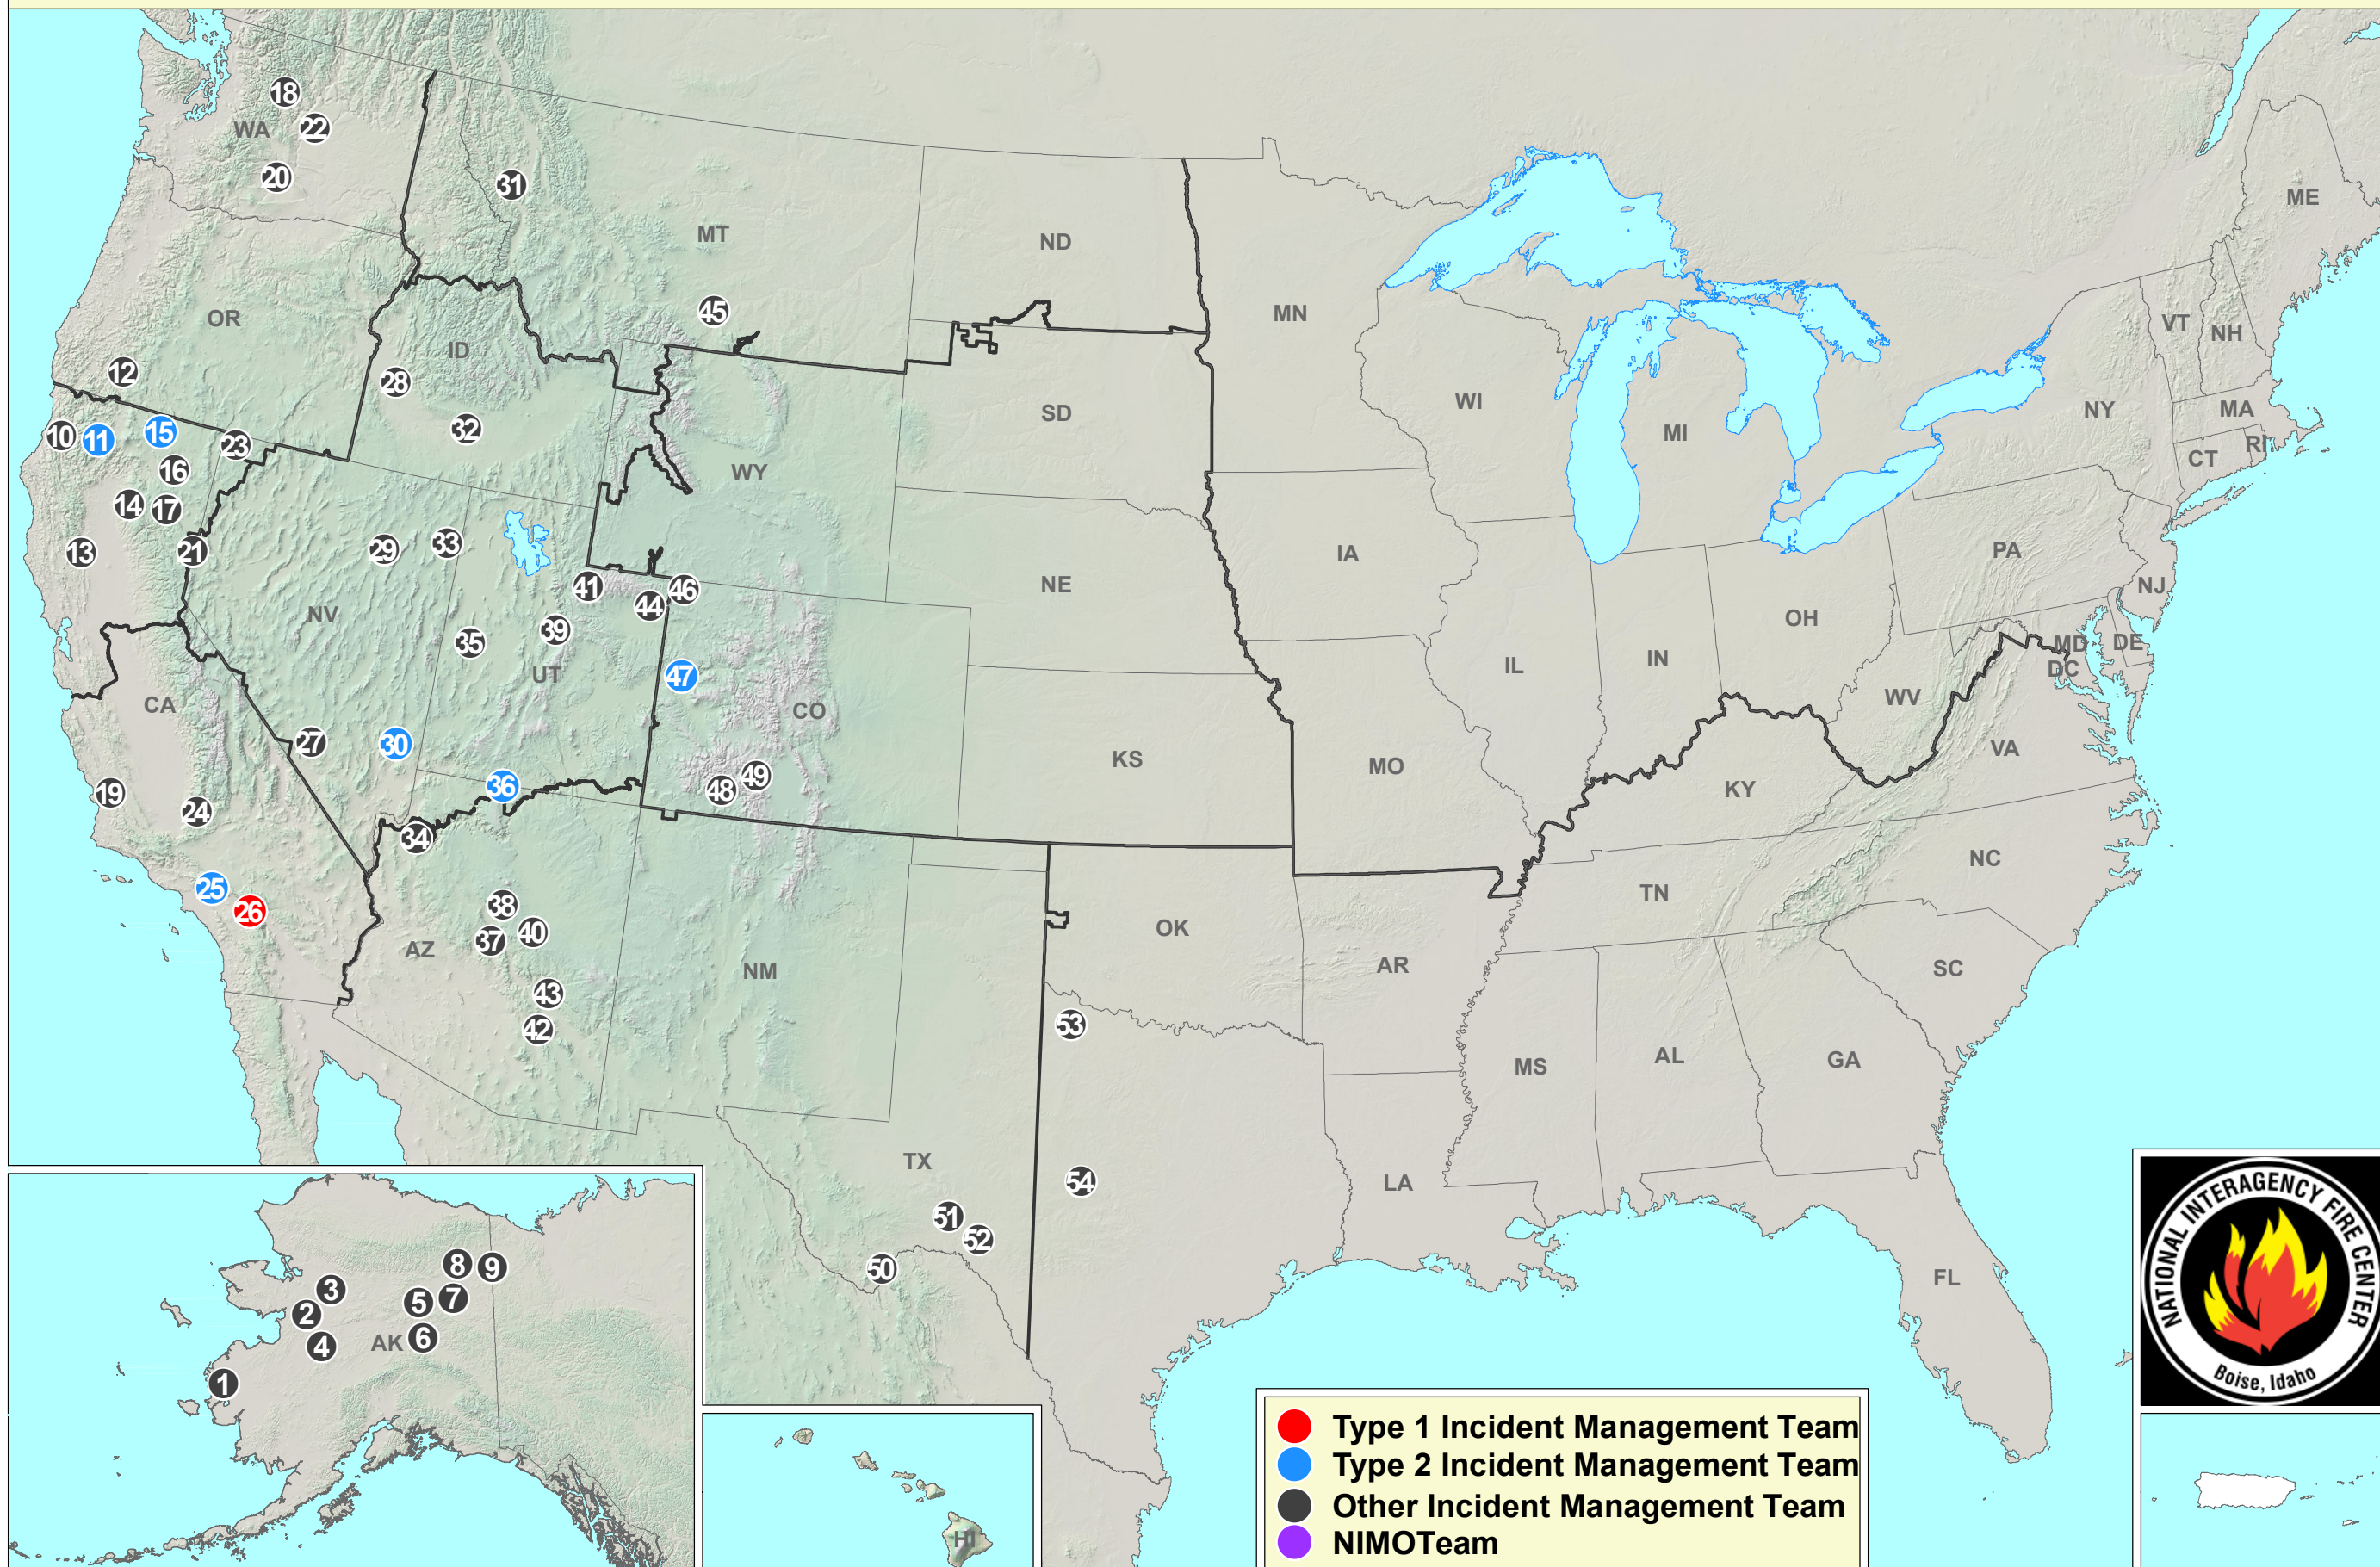

# Current Large Incidents

## August 04, 2020

- |                       |                    |                |                      |
|-----------------------|--------------------|----------------|----------------------|
| 1 IWAKTOK HILL        | 15 JULY COMPLEX    | 29 CEDAR       | 43 CASSADORE SPRINGS |
| 2 WAPOO CREEK         | 16 GOLD            | 30 BISHOP      | 44 POTS              |
| 3 BILLY HAWK CREEK    | 17 HOG             | 31 MAGPIE ROCK | 45 FALLING STAR      |
| 4 WAPOO CREEK 2       | 18 CHIKAMIN        | 32 DROPS       | 46 IRISH             |
| 5 OLD LOST            | 19 POND            | 33 LOST        | 47 PINE GULCH        |
| 6 CLEAR CREEK         | 20 KONNOWAC        | 34 HORSEFLAT   | 48 SAND CREEK        |
| 7 TIVEHVUN LAKE       | 21 NORTH           | 35 HOWELL PEAK | 49 171               |
| 8 SHEENJEK RIVER      | 22 COULEE MEADOWS  | 36 PINE HOLLOW | 50 SUE PEAK          |
| 9 COLEEN              | 23 S-4 SHELDON     | 37 PINE        | 51 POCKET COMPLEX    |
| 10 MP 21              | 24 STAGECOACH      | 38 PIG         | 52 MONARCH           |
| 11 RED SALMON COMPLEX | 25 DAM             | 39 HOLLOW      | 53 BEAVER CREEK      |
| 12 WORTHINGTON        | 26 APPLE           | 40 WILLOW      | 54 MAYS              |
| 13 SITES              | 27 TIMBER MOUNTAIN | 41 UPPER PROVO |                      |
| 14 STUMP              | 28 HUBBY           | 42 KEAN        |                      |