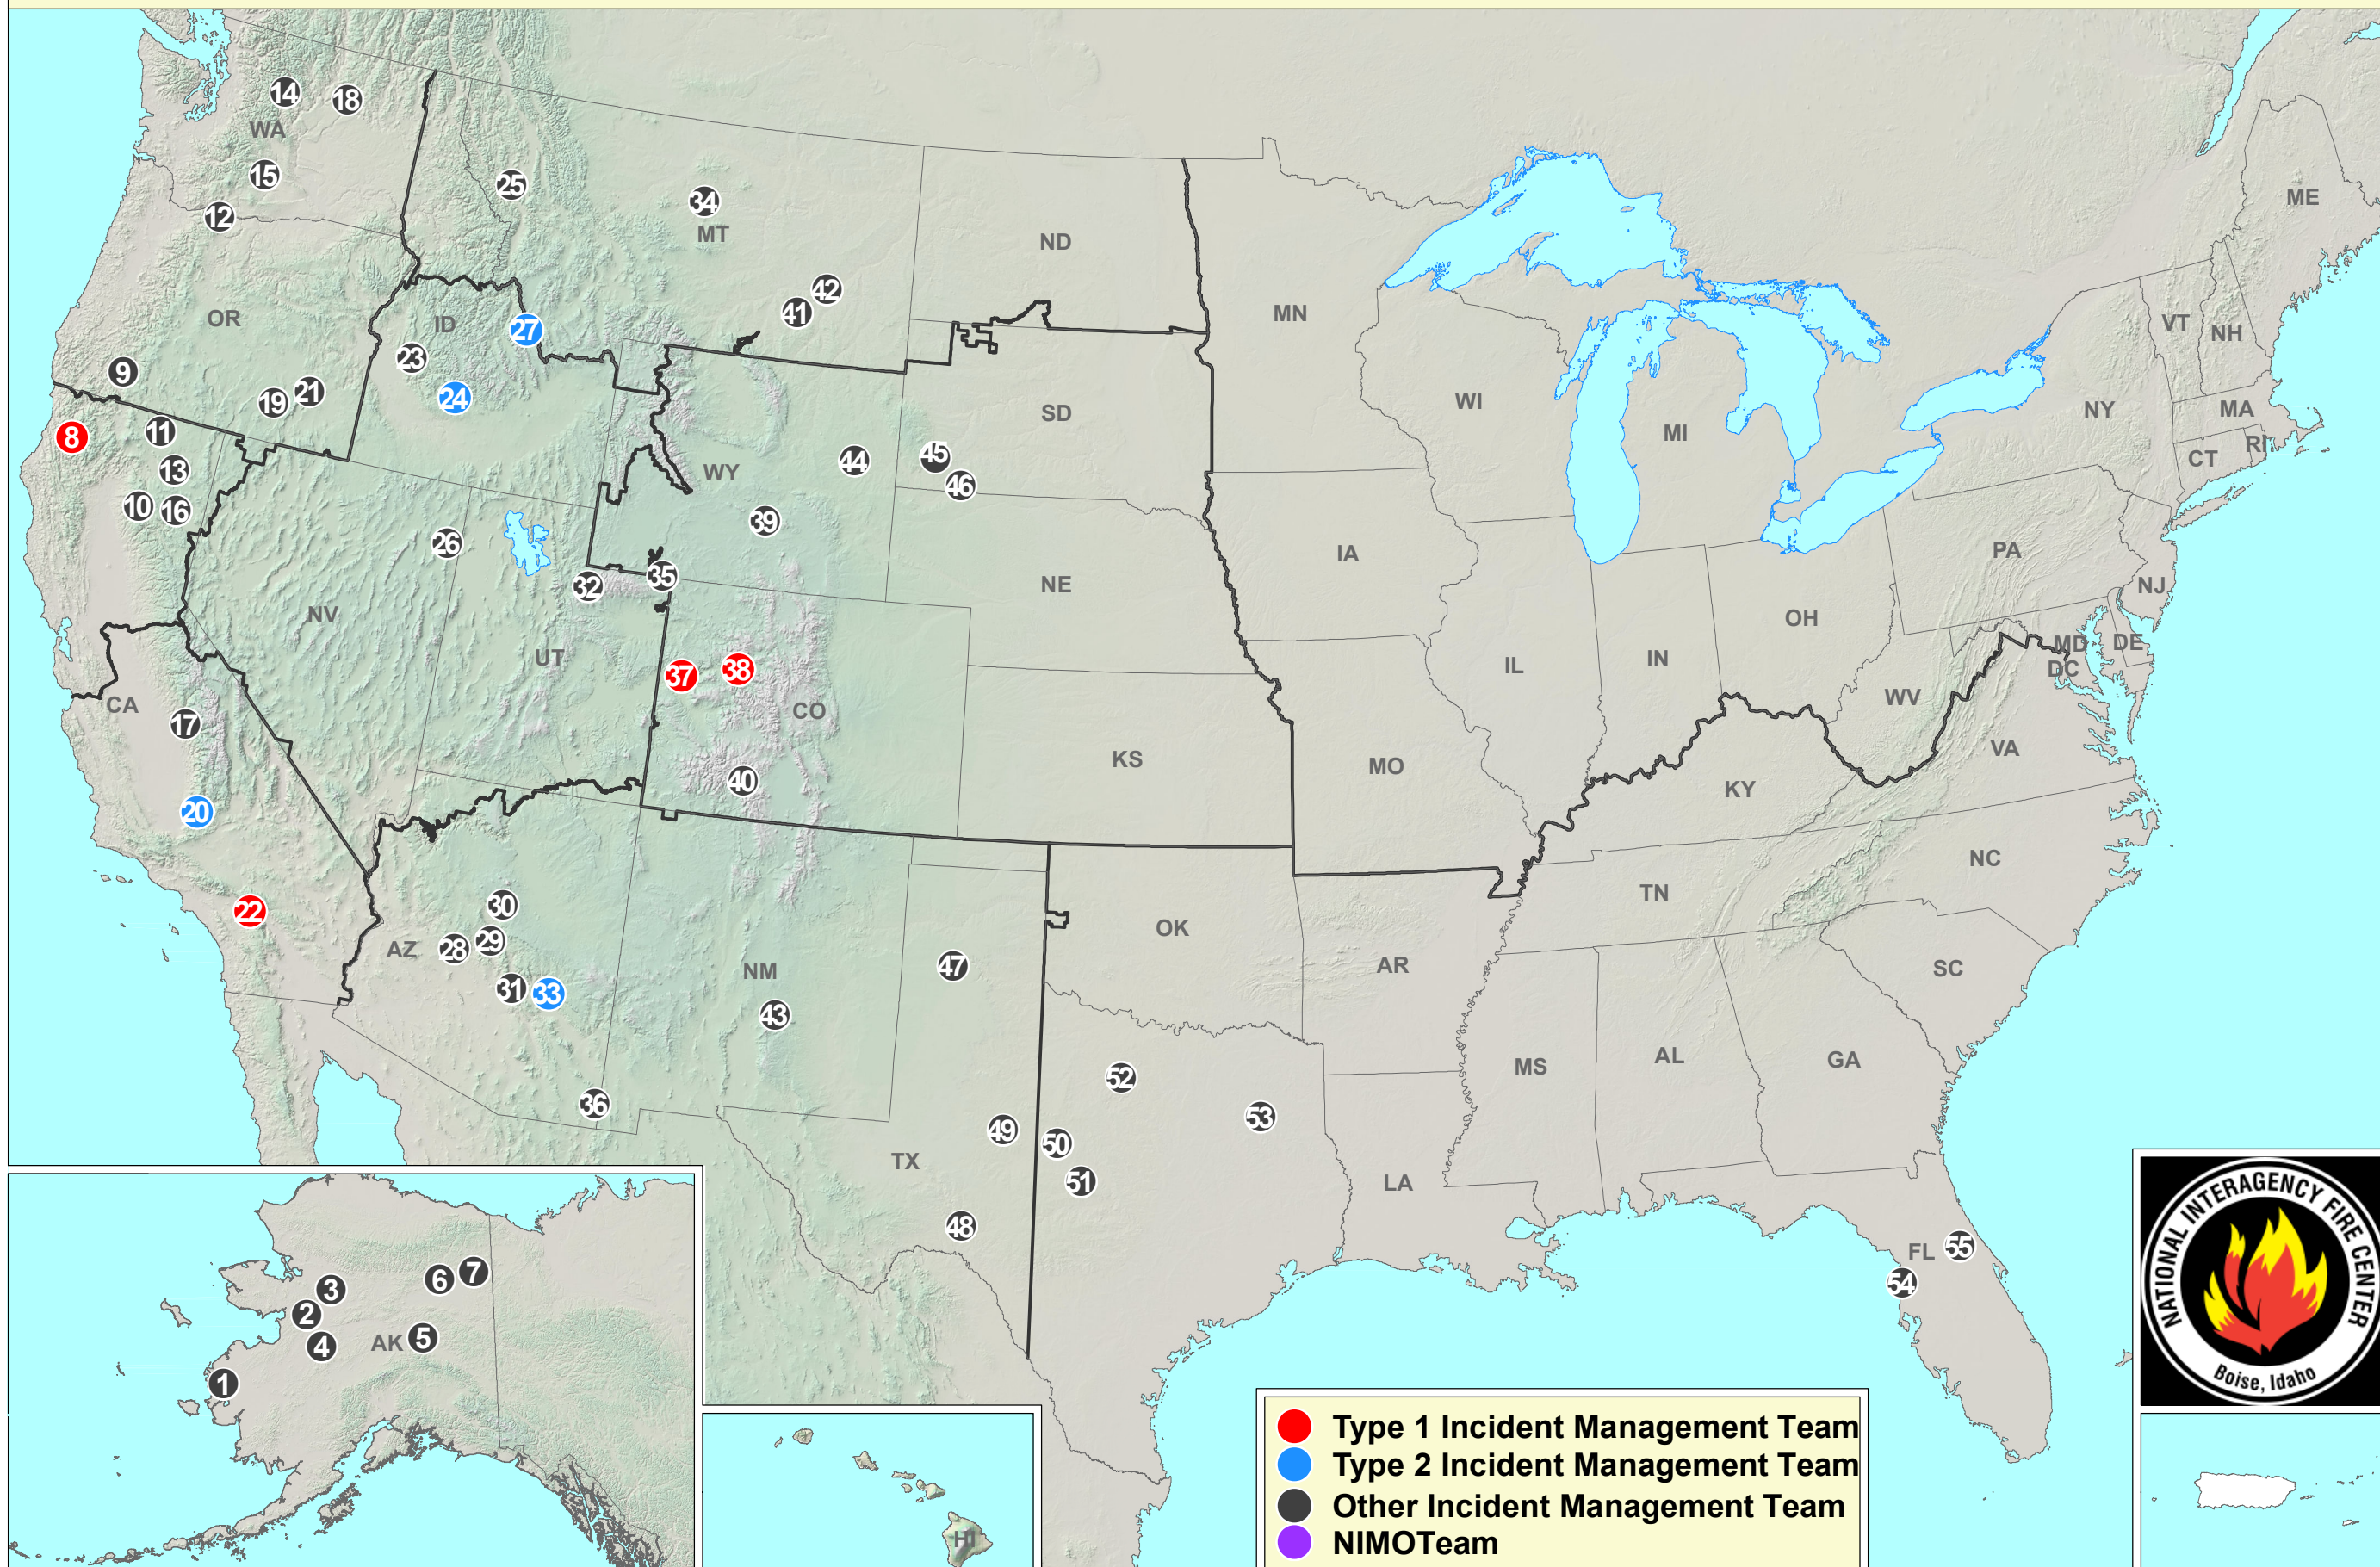

# Current Large Incidents

## August 12, 2020

- 1 IWAKTOK HILL
- 2 WAPOO CREEK
- 3 BILLY HAWK CREEK
- 4 WAPOO CREEK 2
- 5 CLEAR CREEK
- 6 SHEENJEK RIVER
- 7 COLEEN
- 8 RED SALMON COMPLEX
- 9 WORTHINGTON
- 10 STUMP
- 11 JULY COMPLEX
- 12 FIR MOUNTAIN
- 13 GOLD
- 14 CHIKAMIN

- 15 NORTH BROWNSTOWN 2
- 16 HOG
- 17 TRIMMER
- 18 LOWER COYOTE CREEK
- 19 MUD CREEK
- 20 STAGECOACH
- 21 NEALS HILL
- 22 APPLE
- 23 PUMPKIN
- 24 PHILLIPS CREEK
- 25 MAGPIE ROCK
- 26 LOST
- 27 BEAR CREEK
- 28 BUMBLE BEE

- 29 PINE
- 30 PIG
- 31 WINTERS
- 32 UPPER PROVO
- 34 JUDITH RIVER ROAD 2
- 35 RICHARD MTN
- 36 KLAUS
- 37 PINE GULCH
- 38 GRIZZLY CREEK
- 39 BRADLEY
- 40 171
- 41 EAST ARMELLS
- 42 SHEARING PEN

- 43 DARK CANYON
- 44 LAKE CREEK
- 45 #6
- 46 HIGH BULL
- 47 HAPPY WEST
- 48 POCKET COMPLEX
- 49 SILVER HIGHWAY
- 50 ALL HANDS
- 51 MAYS
- 52 PENNINGTON CREEK
- 53 SMITH 17:48
- 54 MARSH
- 55 SOUTH