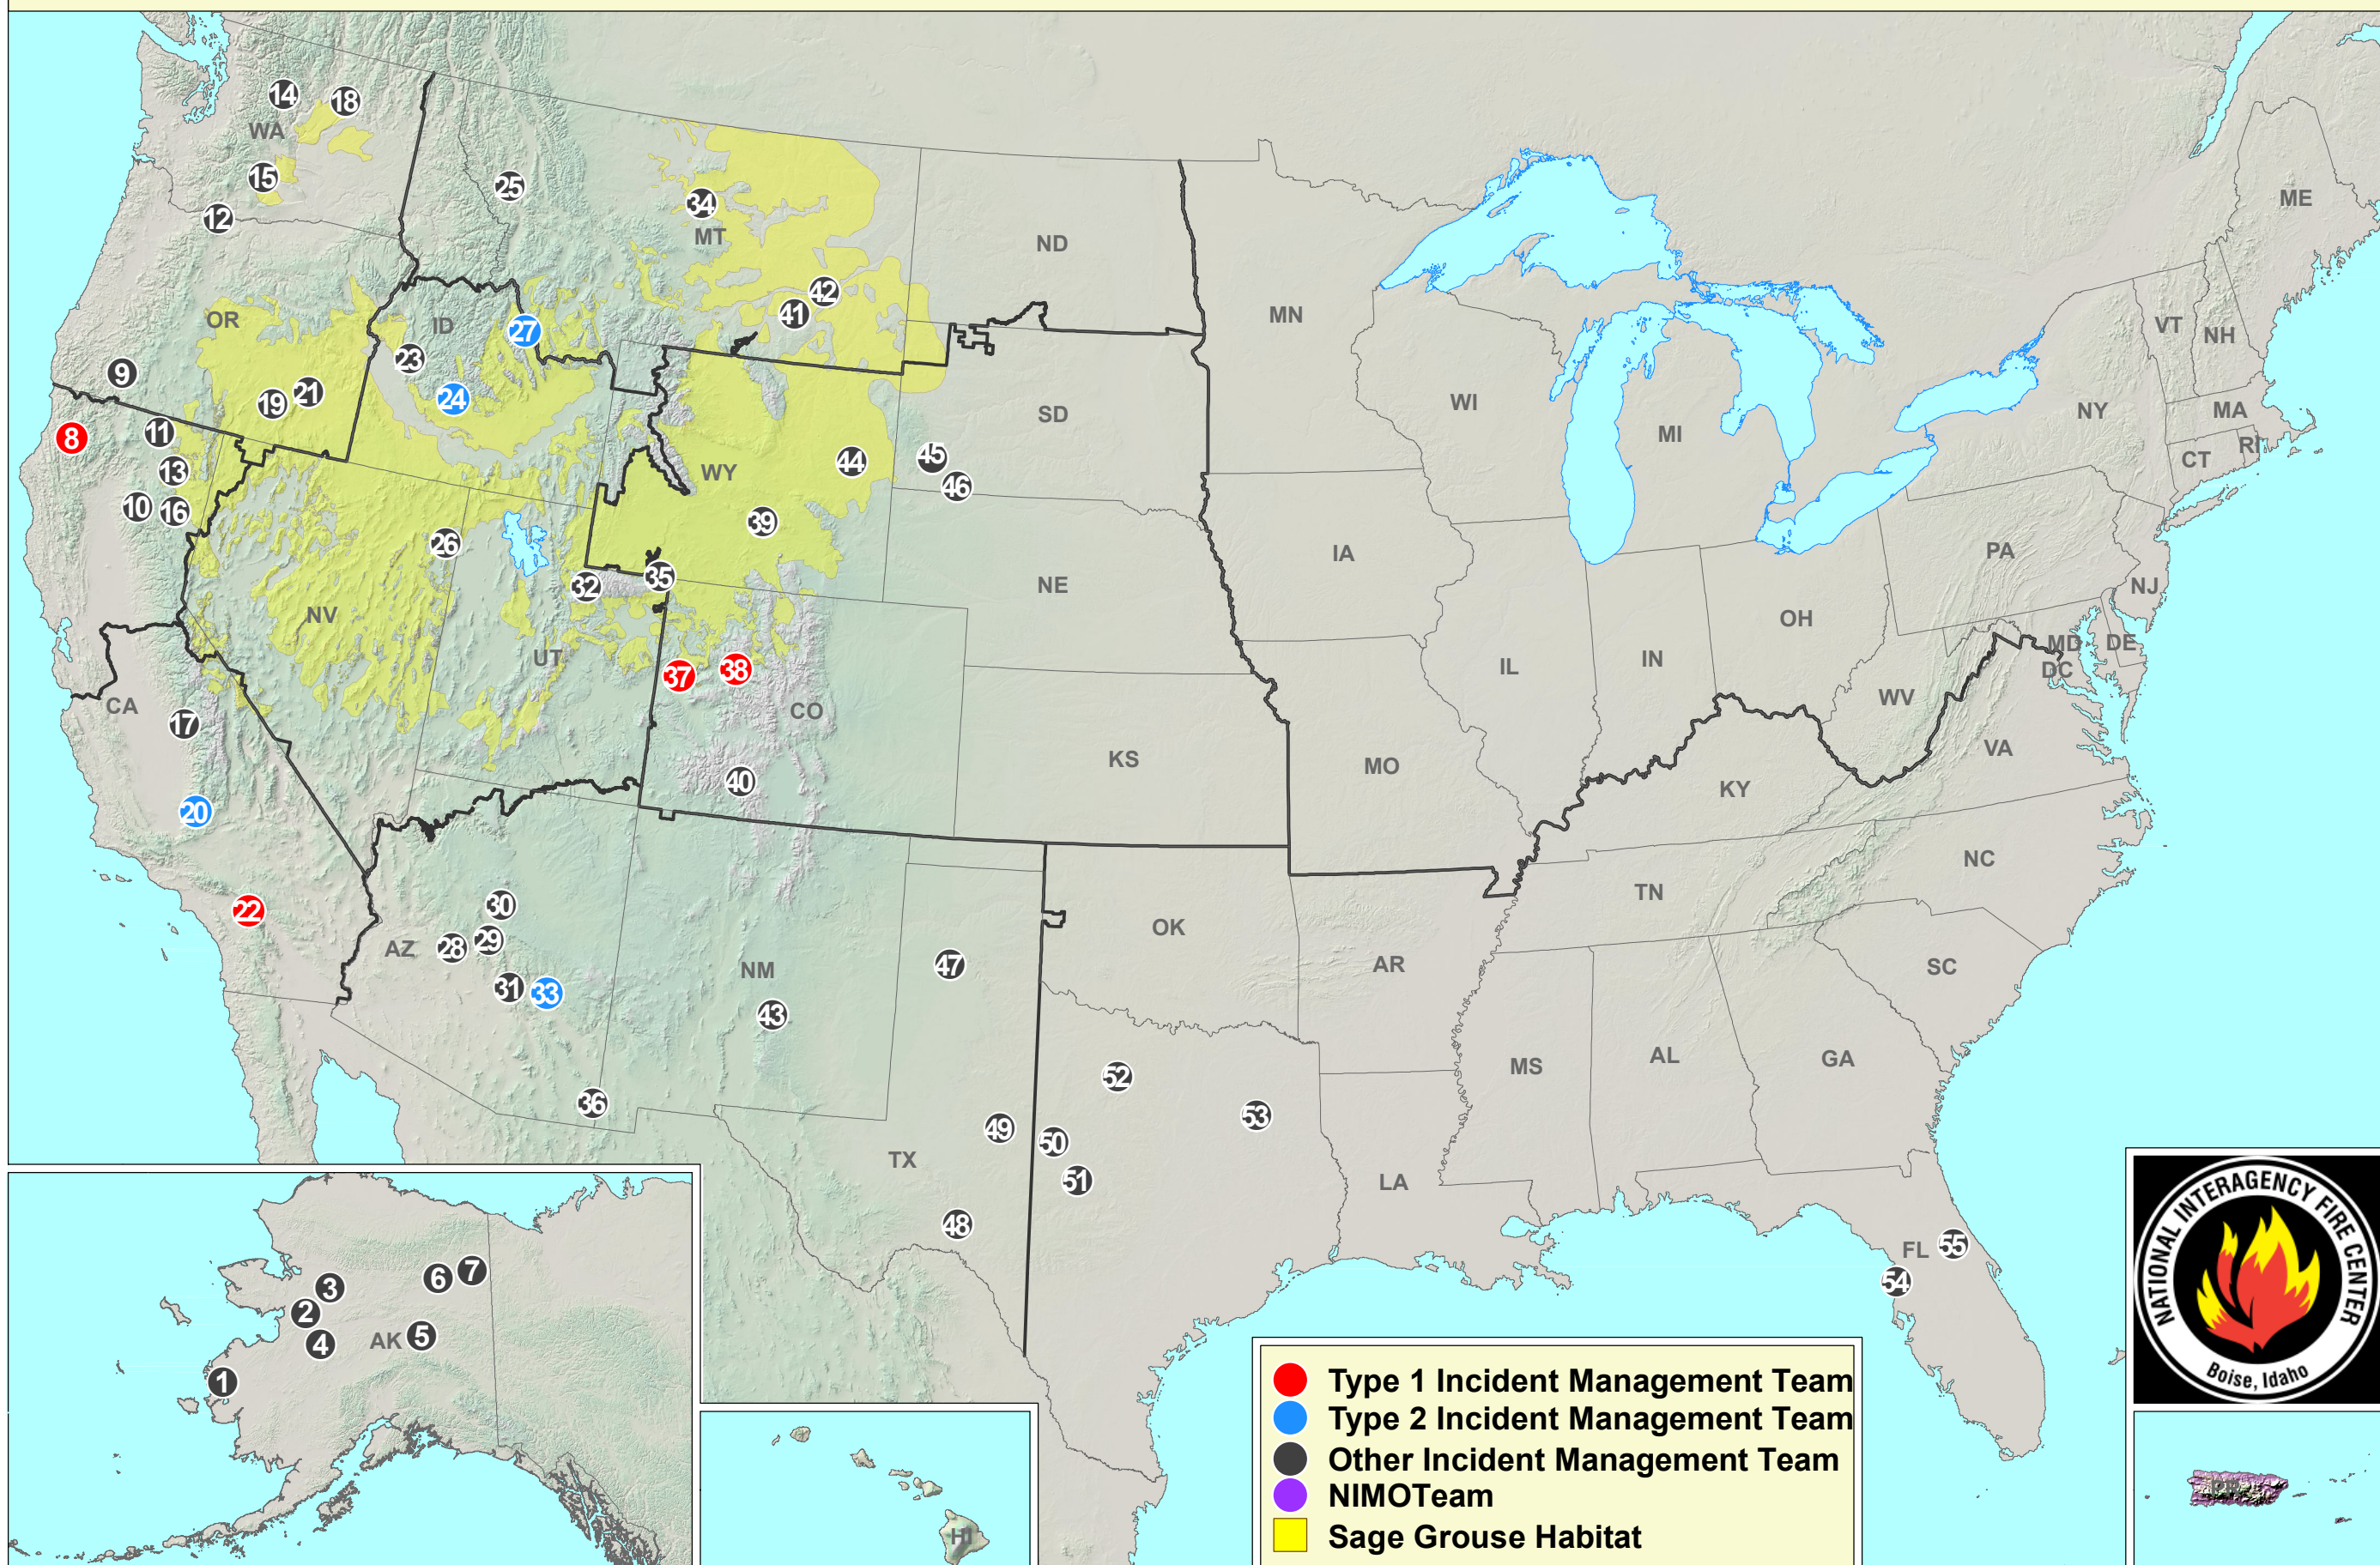

# Current Large Incidents

## August 12, 2020

- 1 IWAKTOK HILL
- 2 WAPOO CREEK
- 3 BILLY HAWK CREEK
- 4 WAPOO CREEK 2
- 5 CLEAR CREEK
- 6 SHEENJEK RIVER
- 7 COLEEN
- 8 RED SALMON COMPLEX
- 9 WORTHINGTON
- 10 STUMP
- 11 JULY COMPLEX
- 12 FIR MOUNTAIN
- 13 GOLD
- 14 CHIKAMIN

- 15 NORTH BROWNSTOWN 2
- 16 HOG
- 17 TRIMMER
- 18 LOWER COYOTE CREEK
- 19 MUD CREEK
- 20 STAGECOACH
- 21 NEALS HILL
- 22 APPLE
- 23 PUMPKIN
- 24 PHILLIPS CREEK
- 25 MAGPIE ROCK
- 26 LOST
- 27 BEAR CREEK
- 28 BUMBLE BEE

- 43 DARK CANYON
- 44 LAKE CREEK
- 45 #6
- 46 HIGH BULL
- 47 HAPPY WEST
- 48 POCKET COMPLEX
- 49 SILVER HIGHWAY
- 50 ALL HANDS
- 51 MAYS
- 52 PENNINGTON CREEK
- 53 SMITH 17:48
- 54 MARSH
- 55 SOUTH