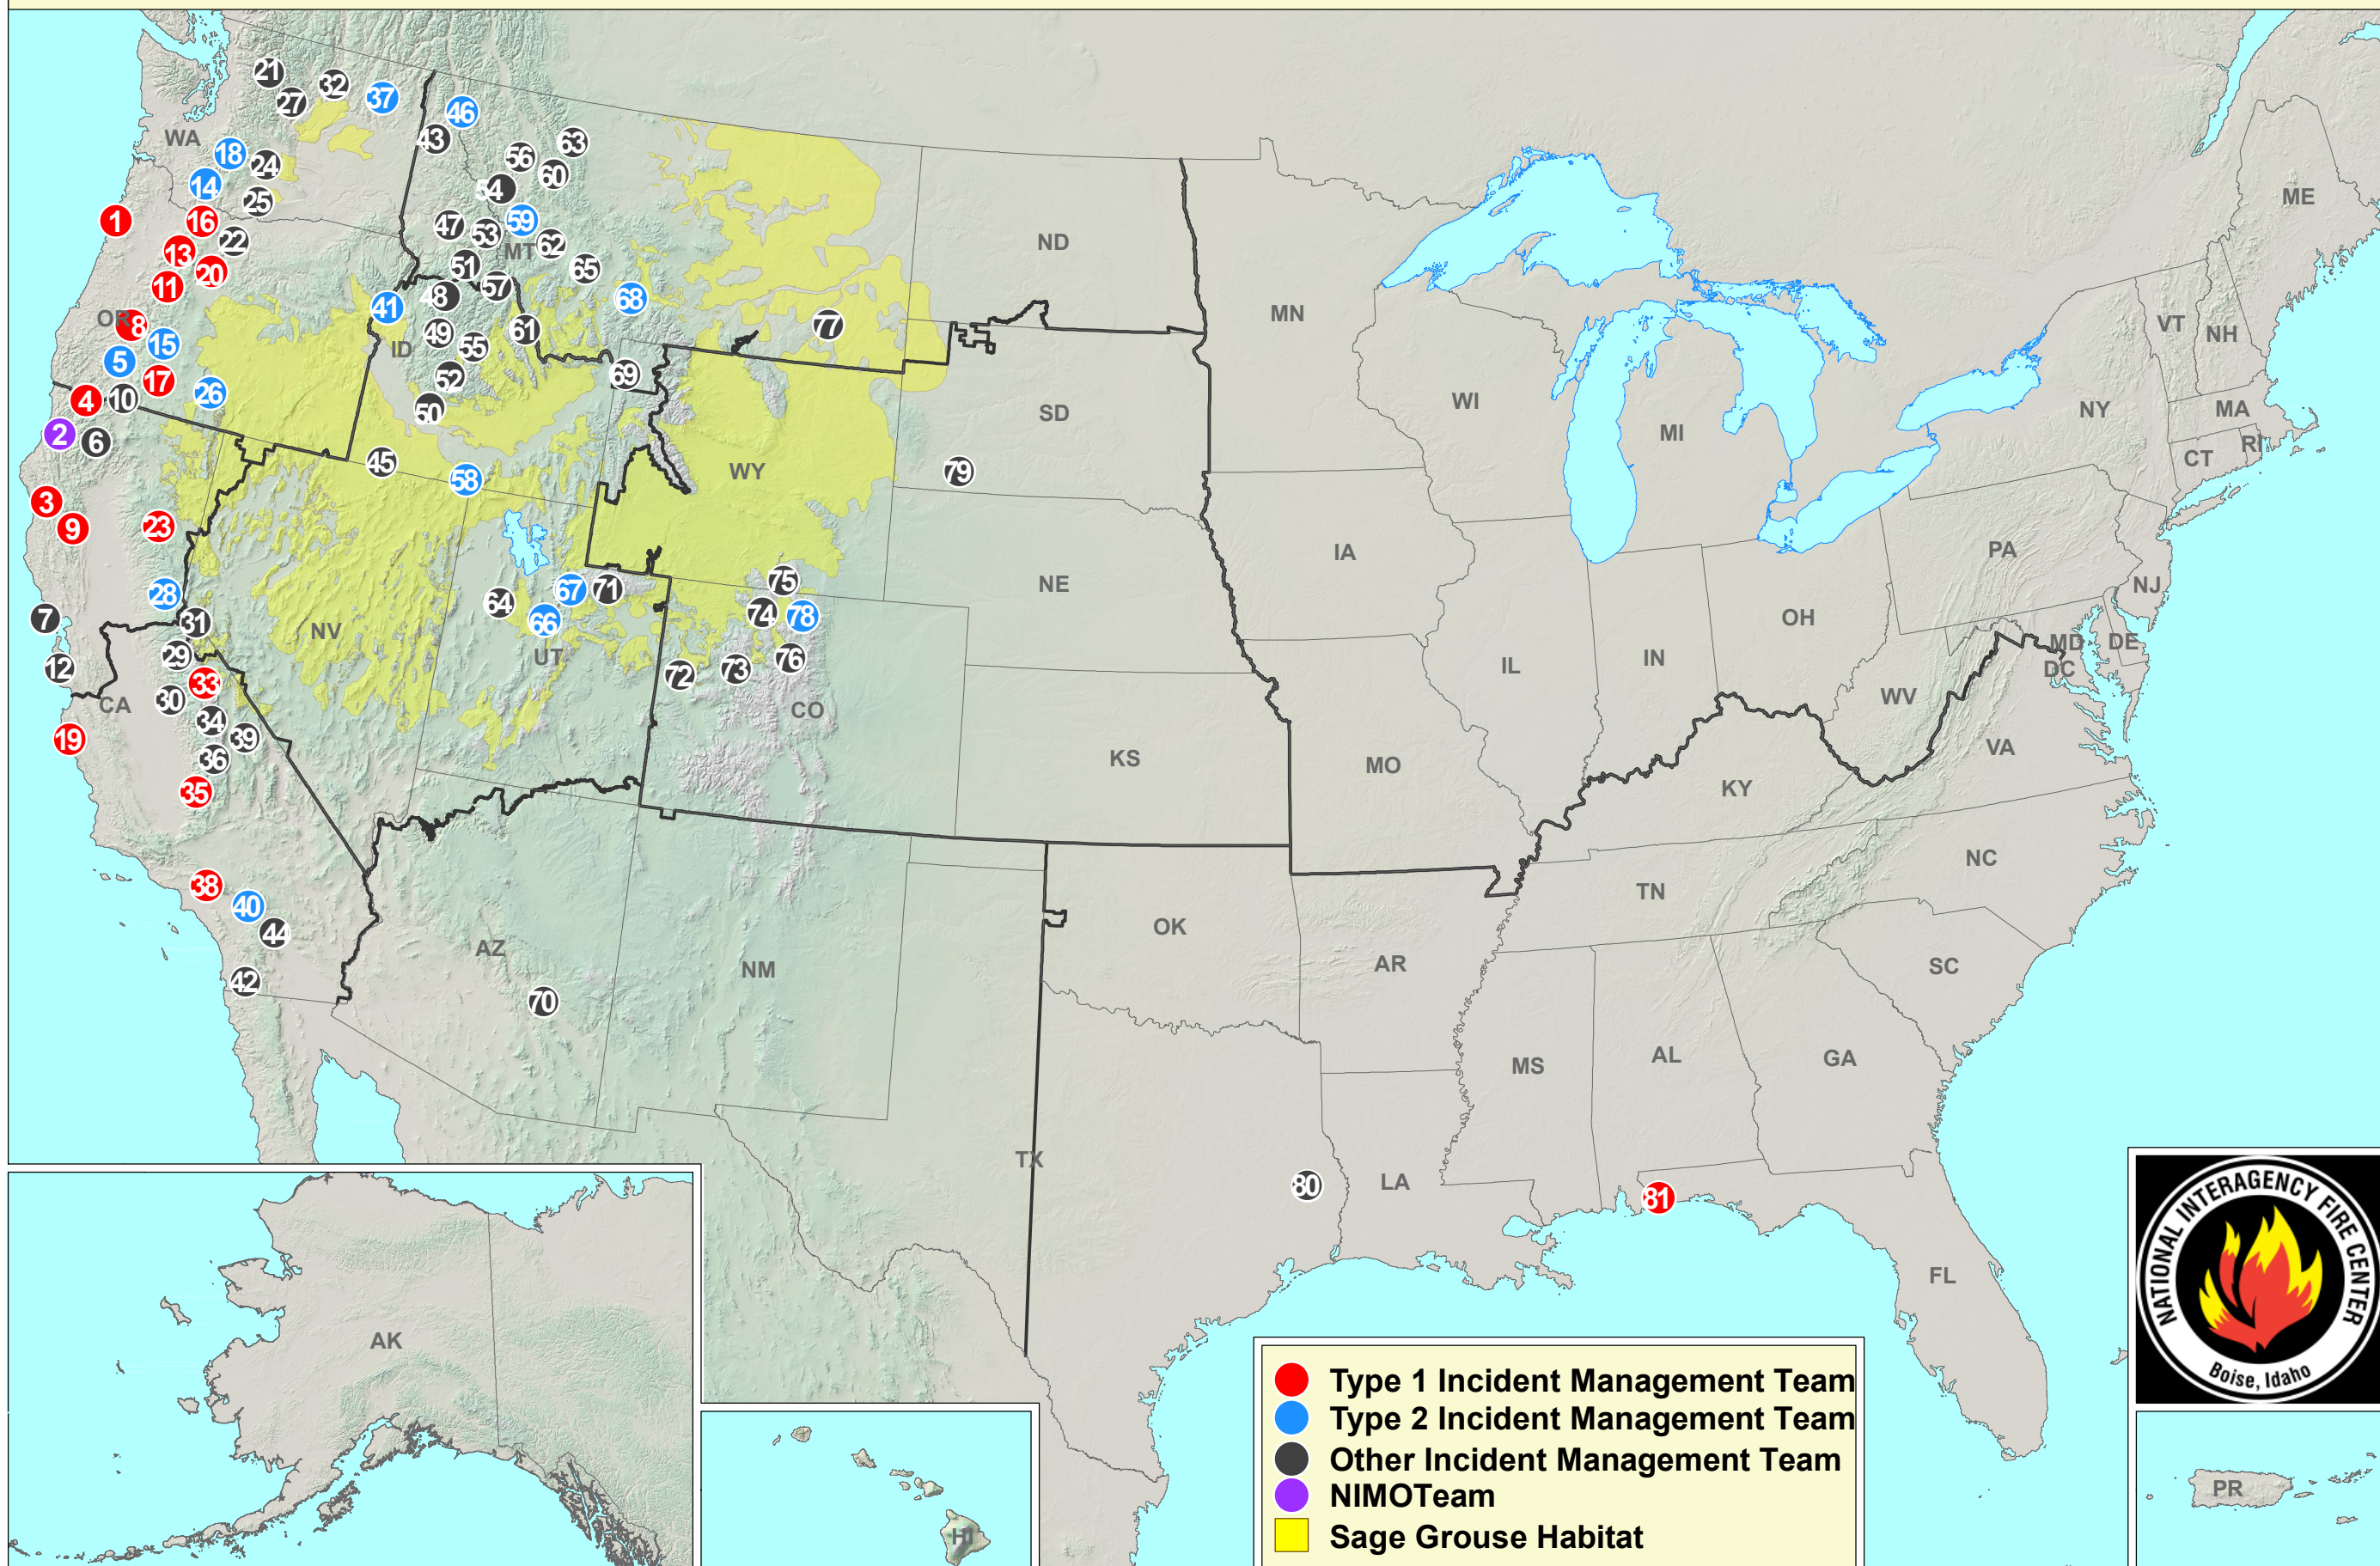

Current Large Incidents

September 20, 2020

- | | | | |
|----------------------------|-----------------------|--------------------------|----------------------------|
| 1 ECHO MTN. COMPLEX | 22 WHITE RIVER | 43 BERNARD | 64 WHITE SAGE |
| 2 RED SALMON COMPLEX | 23 NORTH COMPLEX | 44 SNOW | 65 STATE CREEK |
| 3 AUGUST COMPLEX WEST ZONE | 24 NORTH BROWNSTOWN 2 | 45 NORTH CASCADE COMPLEX | 66 WILLIAM |
| 4 SLATER | 25 POWER LINE | 46 CALLAHAN | 67 EAST FORK |
| 5 S. OBENCHAIN | 26 BRATTAIN | 47 SPONGE | 68 BRIDGER FOOTHILLS |
| 6 FOX | 27 CHIKAMIN | 48 PORPHYRY | 69 LONE STAR |
| 7 WOODWARD | 28 FORK | 49 BUCK | 70 ANCHOR |
| 8 ARCHIE CREEK | 29 WOLF | 50 GROUSE | 71 CENTER CREEK TRAIL |
| 9 AUGUST COMPLEX | 30 BLUEJAY | 51 SHISSLER | 72 PINE GULCH |
| 10 DEVIL | 31 SLINK | 52 LEGGIT | 73 GRIZZLY CREEK |
| 11 OR-WIF-200430 | 32 COLD SPRINGS | 53 WARM SPRINGS | 74 MIDDLE FORK |
| 12 CZU LIGHTNING | 33 CREEK | 54 MARION | 75 MULLEN |
| 13 BEACHIE CREEK | 34 MORAINE | 55 TRAP | 76 WILLIAMS FORK |
| 14 BIG HOLLOW | 35 SQF COMPLEX | 56 LION CREEK | 77 WILTSE |
| 15 THIELSEN | 36 RATTLESNAKE | 57 DOUBLE | 78 CAMERON PEAK |
| 16 RIVERSIDE | 37 INCHELIUM COMPLEX | 58 BADGER | 79 SINGING HORSE 2 |
| 17 TWO FOUR TWO | 38 BOBCAT | 59 BEAVER | 80 OUTLOOK HILL |
| 18 COLD CREEK | 39 BULLFROG | 60 GARNET | 81 HURRICANE SALLY SUPPORT |
| 19 DOLAN | 40 EL DORADO | 61 BEAR CREEK | |
| 20 LIONSHEAD | 41 WOODHEAD | 62 CINNABAR | |
| 21 DOWNEY CREEK | 42 VALLEY | 63 DRUMMING | |