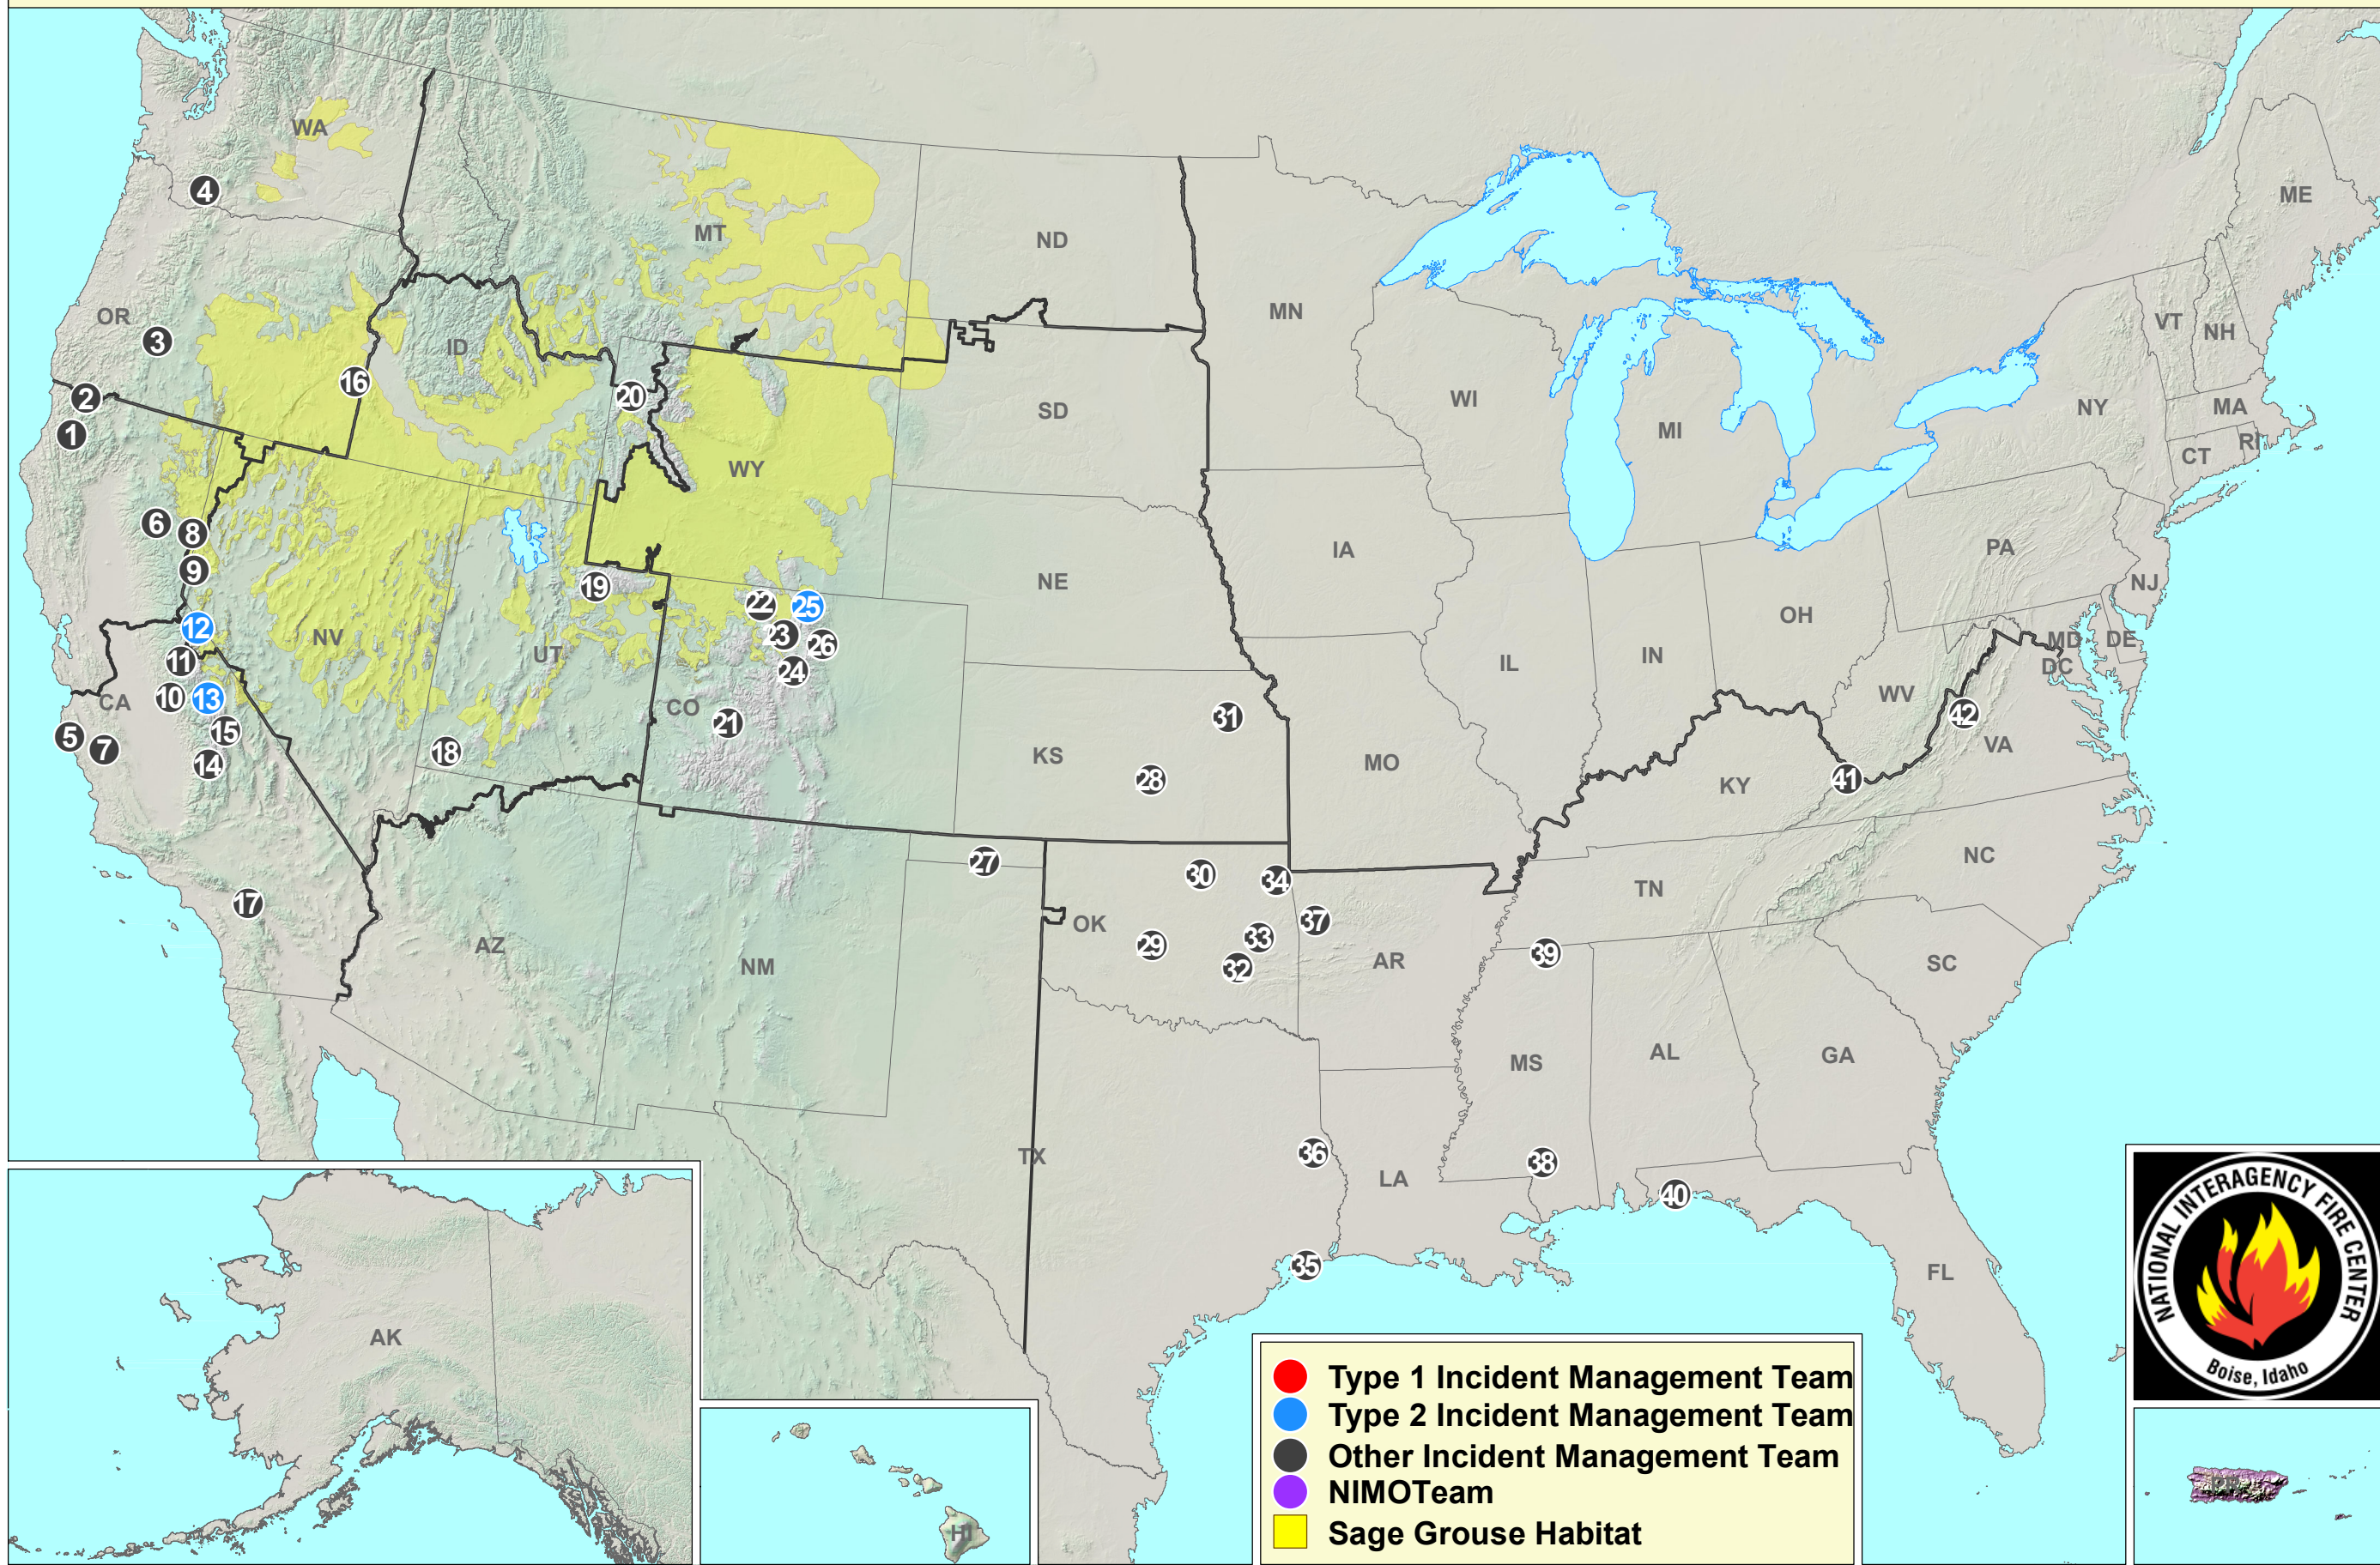

Current Large Incidents

November 23, 2020

- | | | | |
|----------------------|-------------------|--------------------|-------------------------------|
| ① RED SALMON COMPLEX | ⑫ MOUNTAIN VIEW | ⑳ EAST TROUBLESOME | ㉔ ROCKY ROAD |
| ② SLATER | ⑬ CREEK | ㉑ WILLIAMS FORK | ㉕ WALKIN |
| ③ THIELSEN | ⑭ SQF COMPLEX | ㉒ CAMERON PEAK | ㉖ COUNTY ROAD 205 |
| ④ BIG HOLLOW | ⑮ RATTLESNAKE | ㉓ CALWOOD | ㉗ FORD RIDGE |
| ⑤ DOLAN | ⑯ LESLIE GULCH | ㉔ HARDESTY FIRE | ㉘ JUDE YAWN RD/LITTLE CREEK F |
| ⑥ NORTH COMPLEX | ⑰ EL DORADO | ㉕ WHEAT STATE | ㉙ TUBBY BOTTOM |
| ⑦ COLEMAN | ⑱ SPIRIT CREEK | ㉖ HWY 62 | ㉚ MIDNIGHT |
| ⑧ LAURA 2 | ⑲ EAST FORK | ㉗ THOMPSON RUN | ㉛ WELLER YARD |
| ⑨ PINEHAVEN | ⑳ PILGRIM CREEK 1 | ㉘ BOURBONAIS CREEK | ㉜ RIFLE RANGE |
| ⑩ BLUEJAY | ㉑ POISON SPRINGS | ㉙ RIVER BEND | |
| ⑪ WOLF | ㉒ MIDDLE FORK | ㉚ HENSLEY MOUNTAIN | |