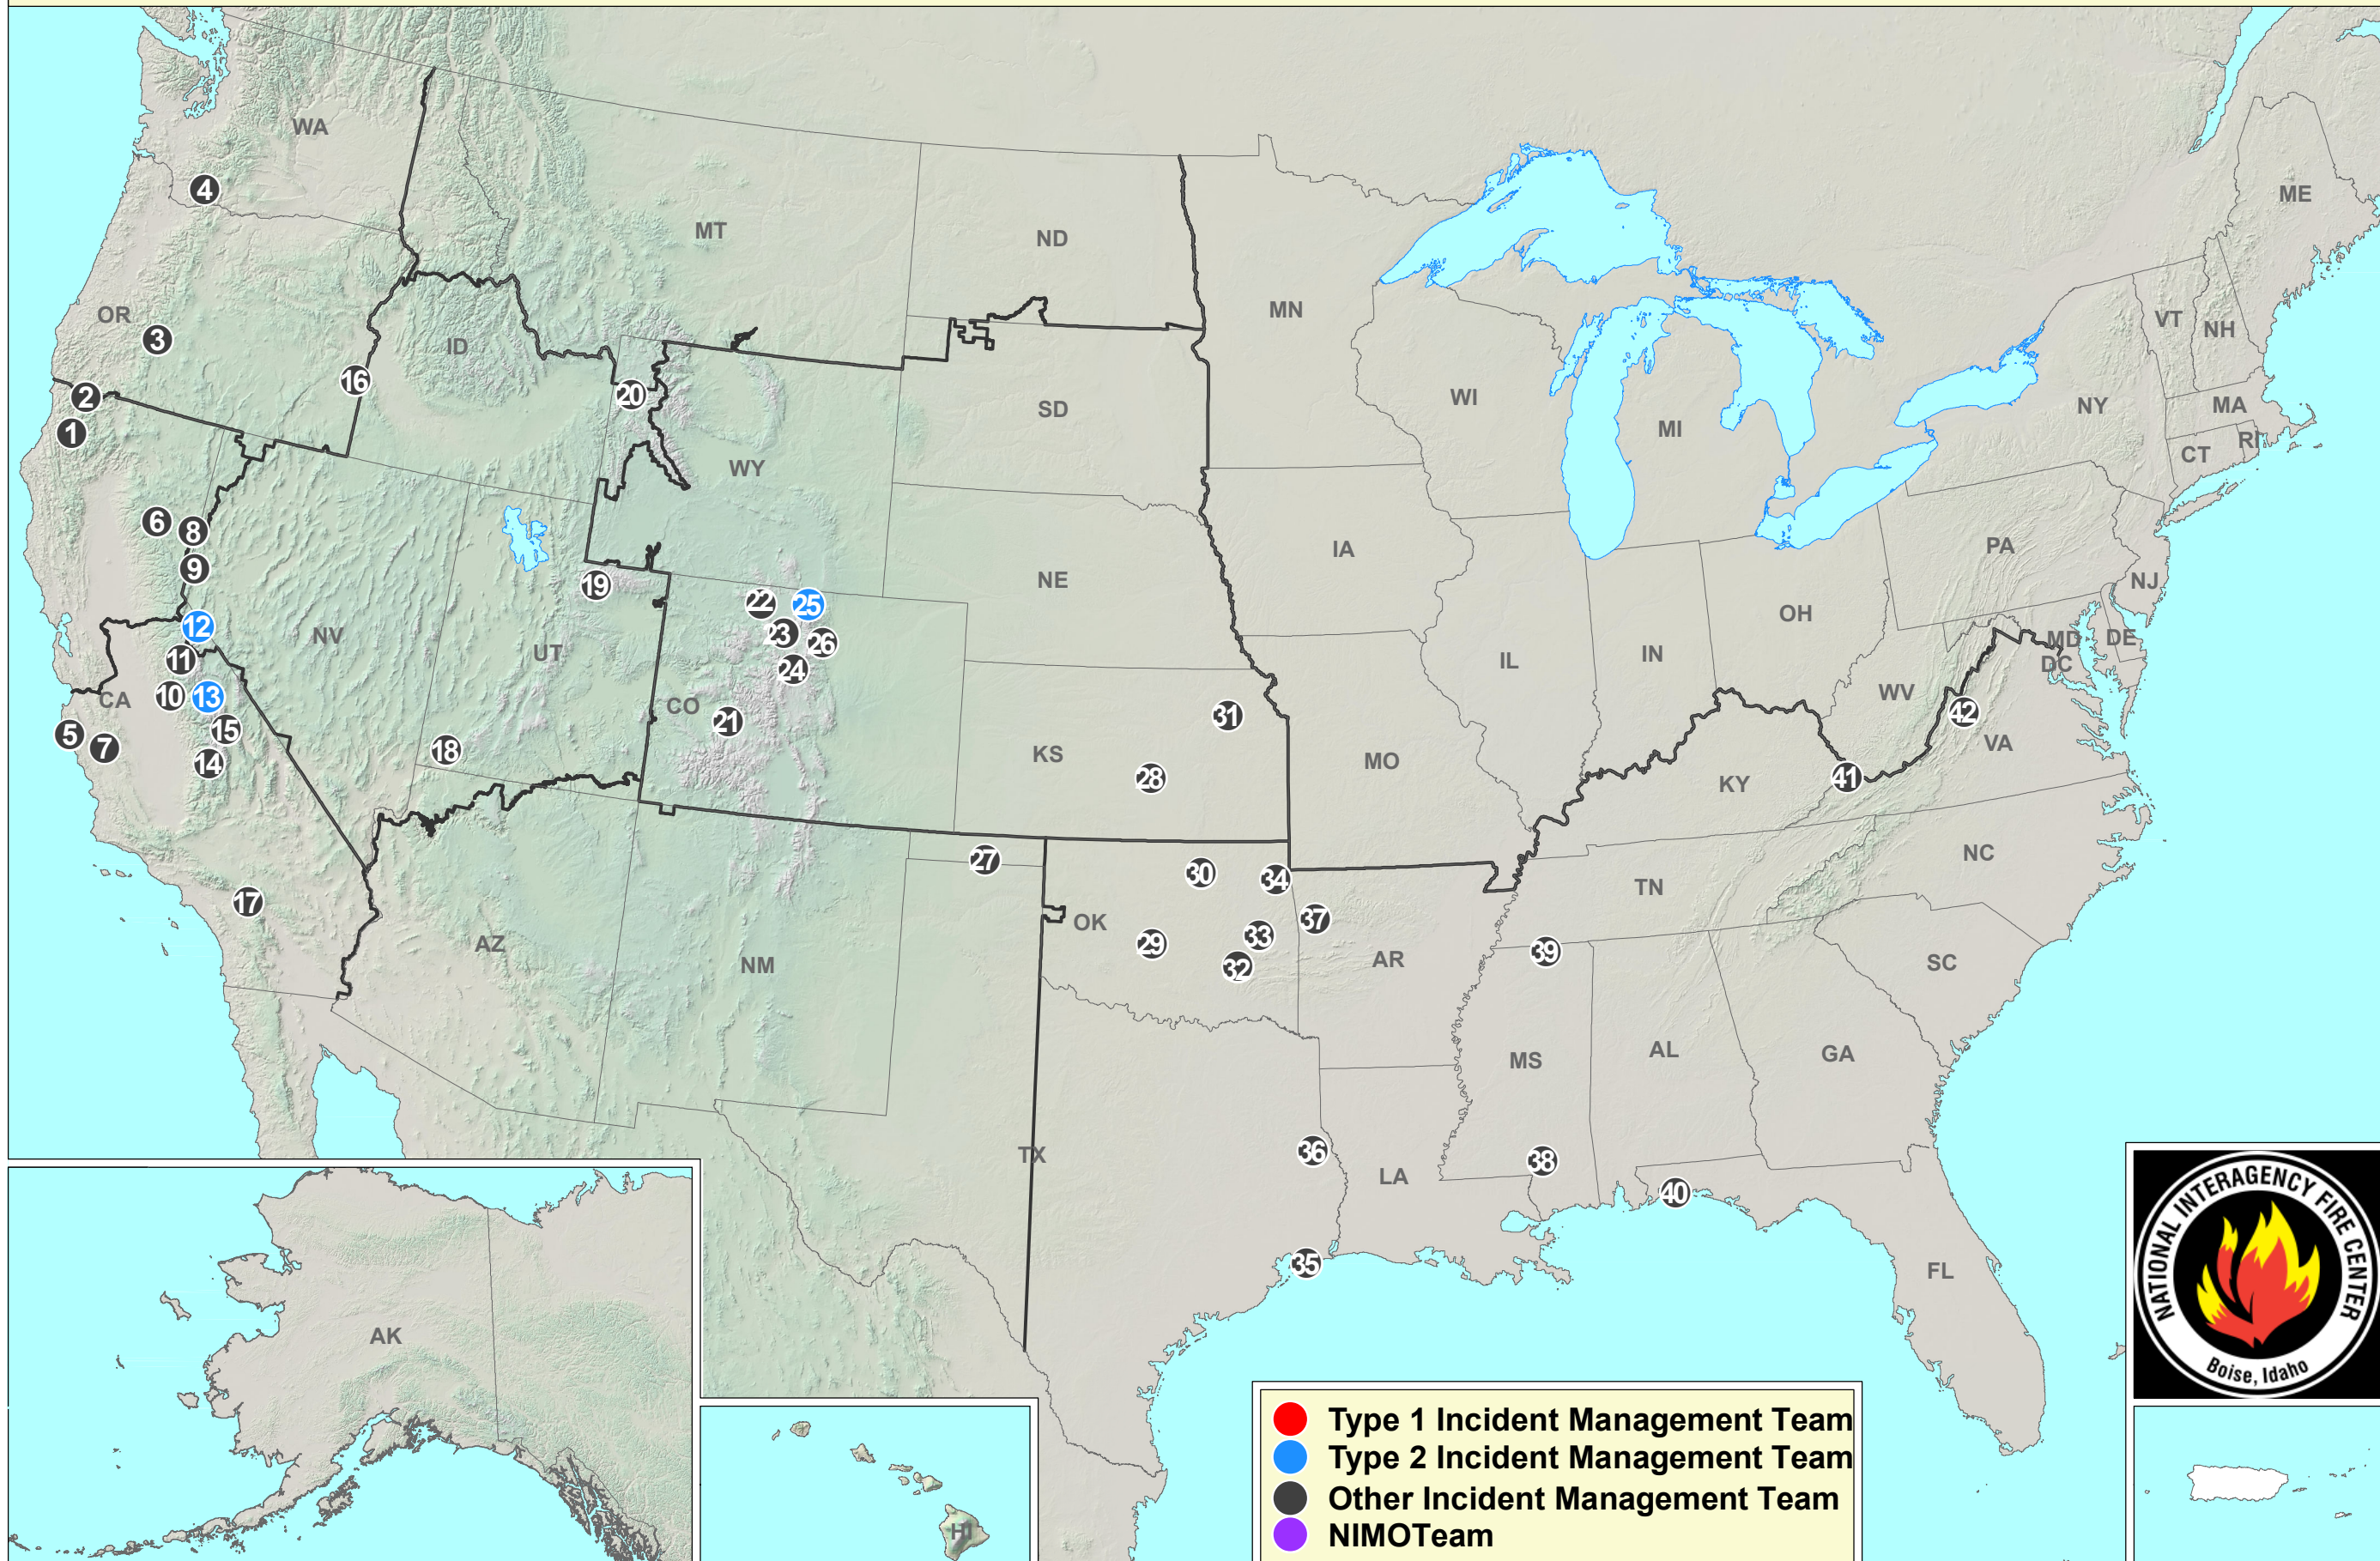

# Current Large Incidents

## November 24, 2020

- 1 RED SALMON COMPLEX
- 2 SLATER
- 3 THIELSEN
- 4 BIG HOLLOW
- 5 DOLAN
- 6 NORTH COMPLEX
- 7 COLEMAN
- 8 LAURA 2
- 9 PINEHAVEN
- 10 BLUEJAY
- 11 WOLF

- 12 MOUNTAIN VIEW
- 13 CREEK
- 14 SQF COMPLEX
- 15 RATTLESNAKE
- 16 LESLIE GULCH
- 17 EL DORADO
- 18 SPIRIT CREEK
- 19 EAST FORK
- 20 PILGRIM CREEK 1
- 21 POISON SPRINGS
- 22 MIDDLE FORK

- 23 EAST TROUBLESOME
- 24 WILLIAMS FORK
- 25 CAMERON PEAK
- 26 CALWOOD
- 27 HARDESTY FIRE
- 28 WHEAT STATE
- 29 HWY 62
- 30 THOMPSON RUN
- 31 BOURBONAIS CREEK
- 32 RIVER BEND
- 33 HENSLEY MOUNTAIN

- 34 ROCKY ROAD
- 35 WALKIN
- 36 COUNTY ROAD 205
- 37 FORD RIDGE
- 38 JUDE YAWN RD/LITTLE CREEK F
- 39 TUBBY BOTTOM
- 40 MIDNIGHT
- 41 WELLER YARD
- 42 RIFLE RANGE