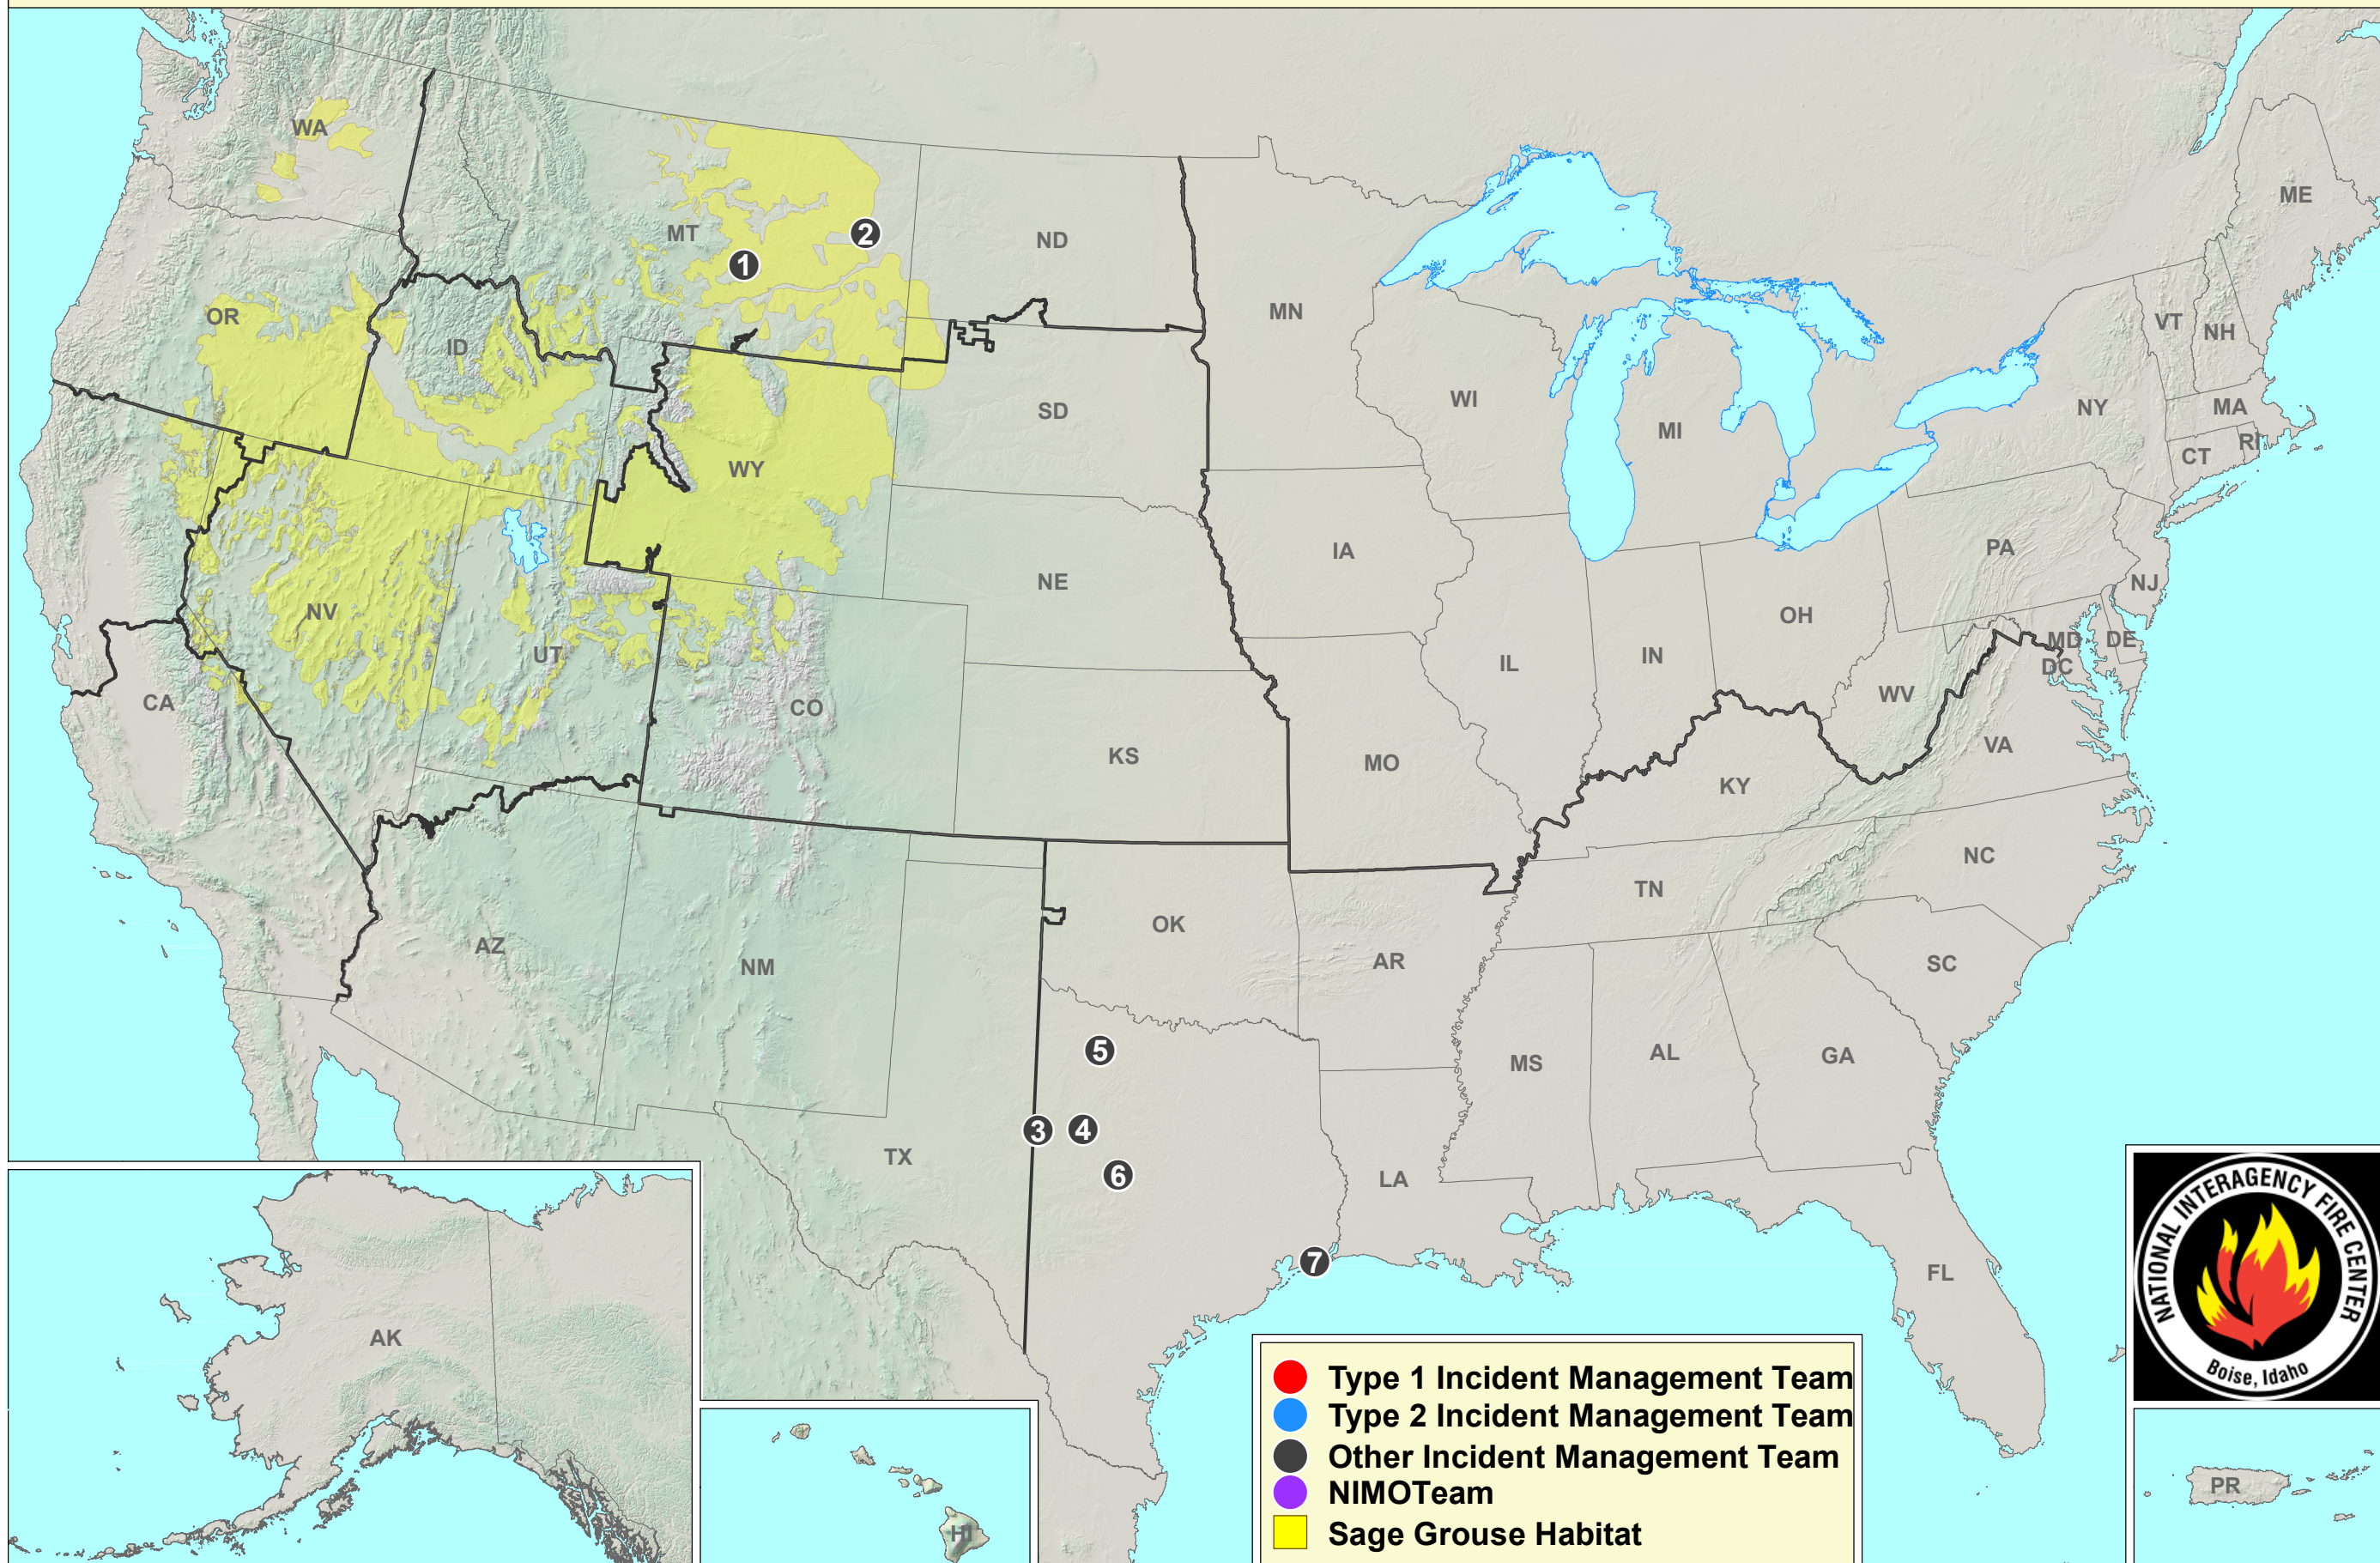

Current Large Incidents

January 19, 2021

① NORTH DELPHIA
② GREAT DIVIDE

③ OLD LAKE
④ MAY

⑤ CAMPBELL
⑥ GEESE

⑦ WF UNIT 1 NORTH