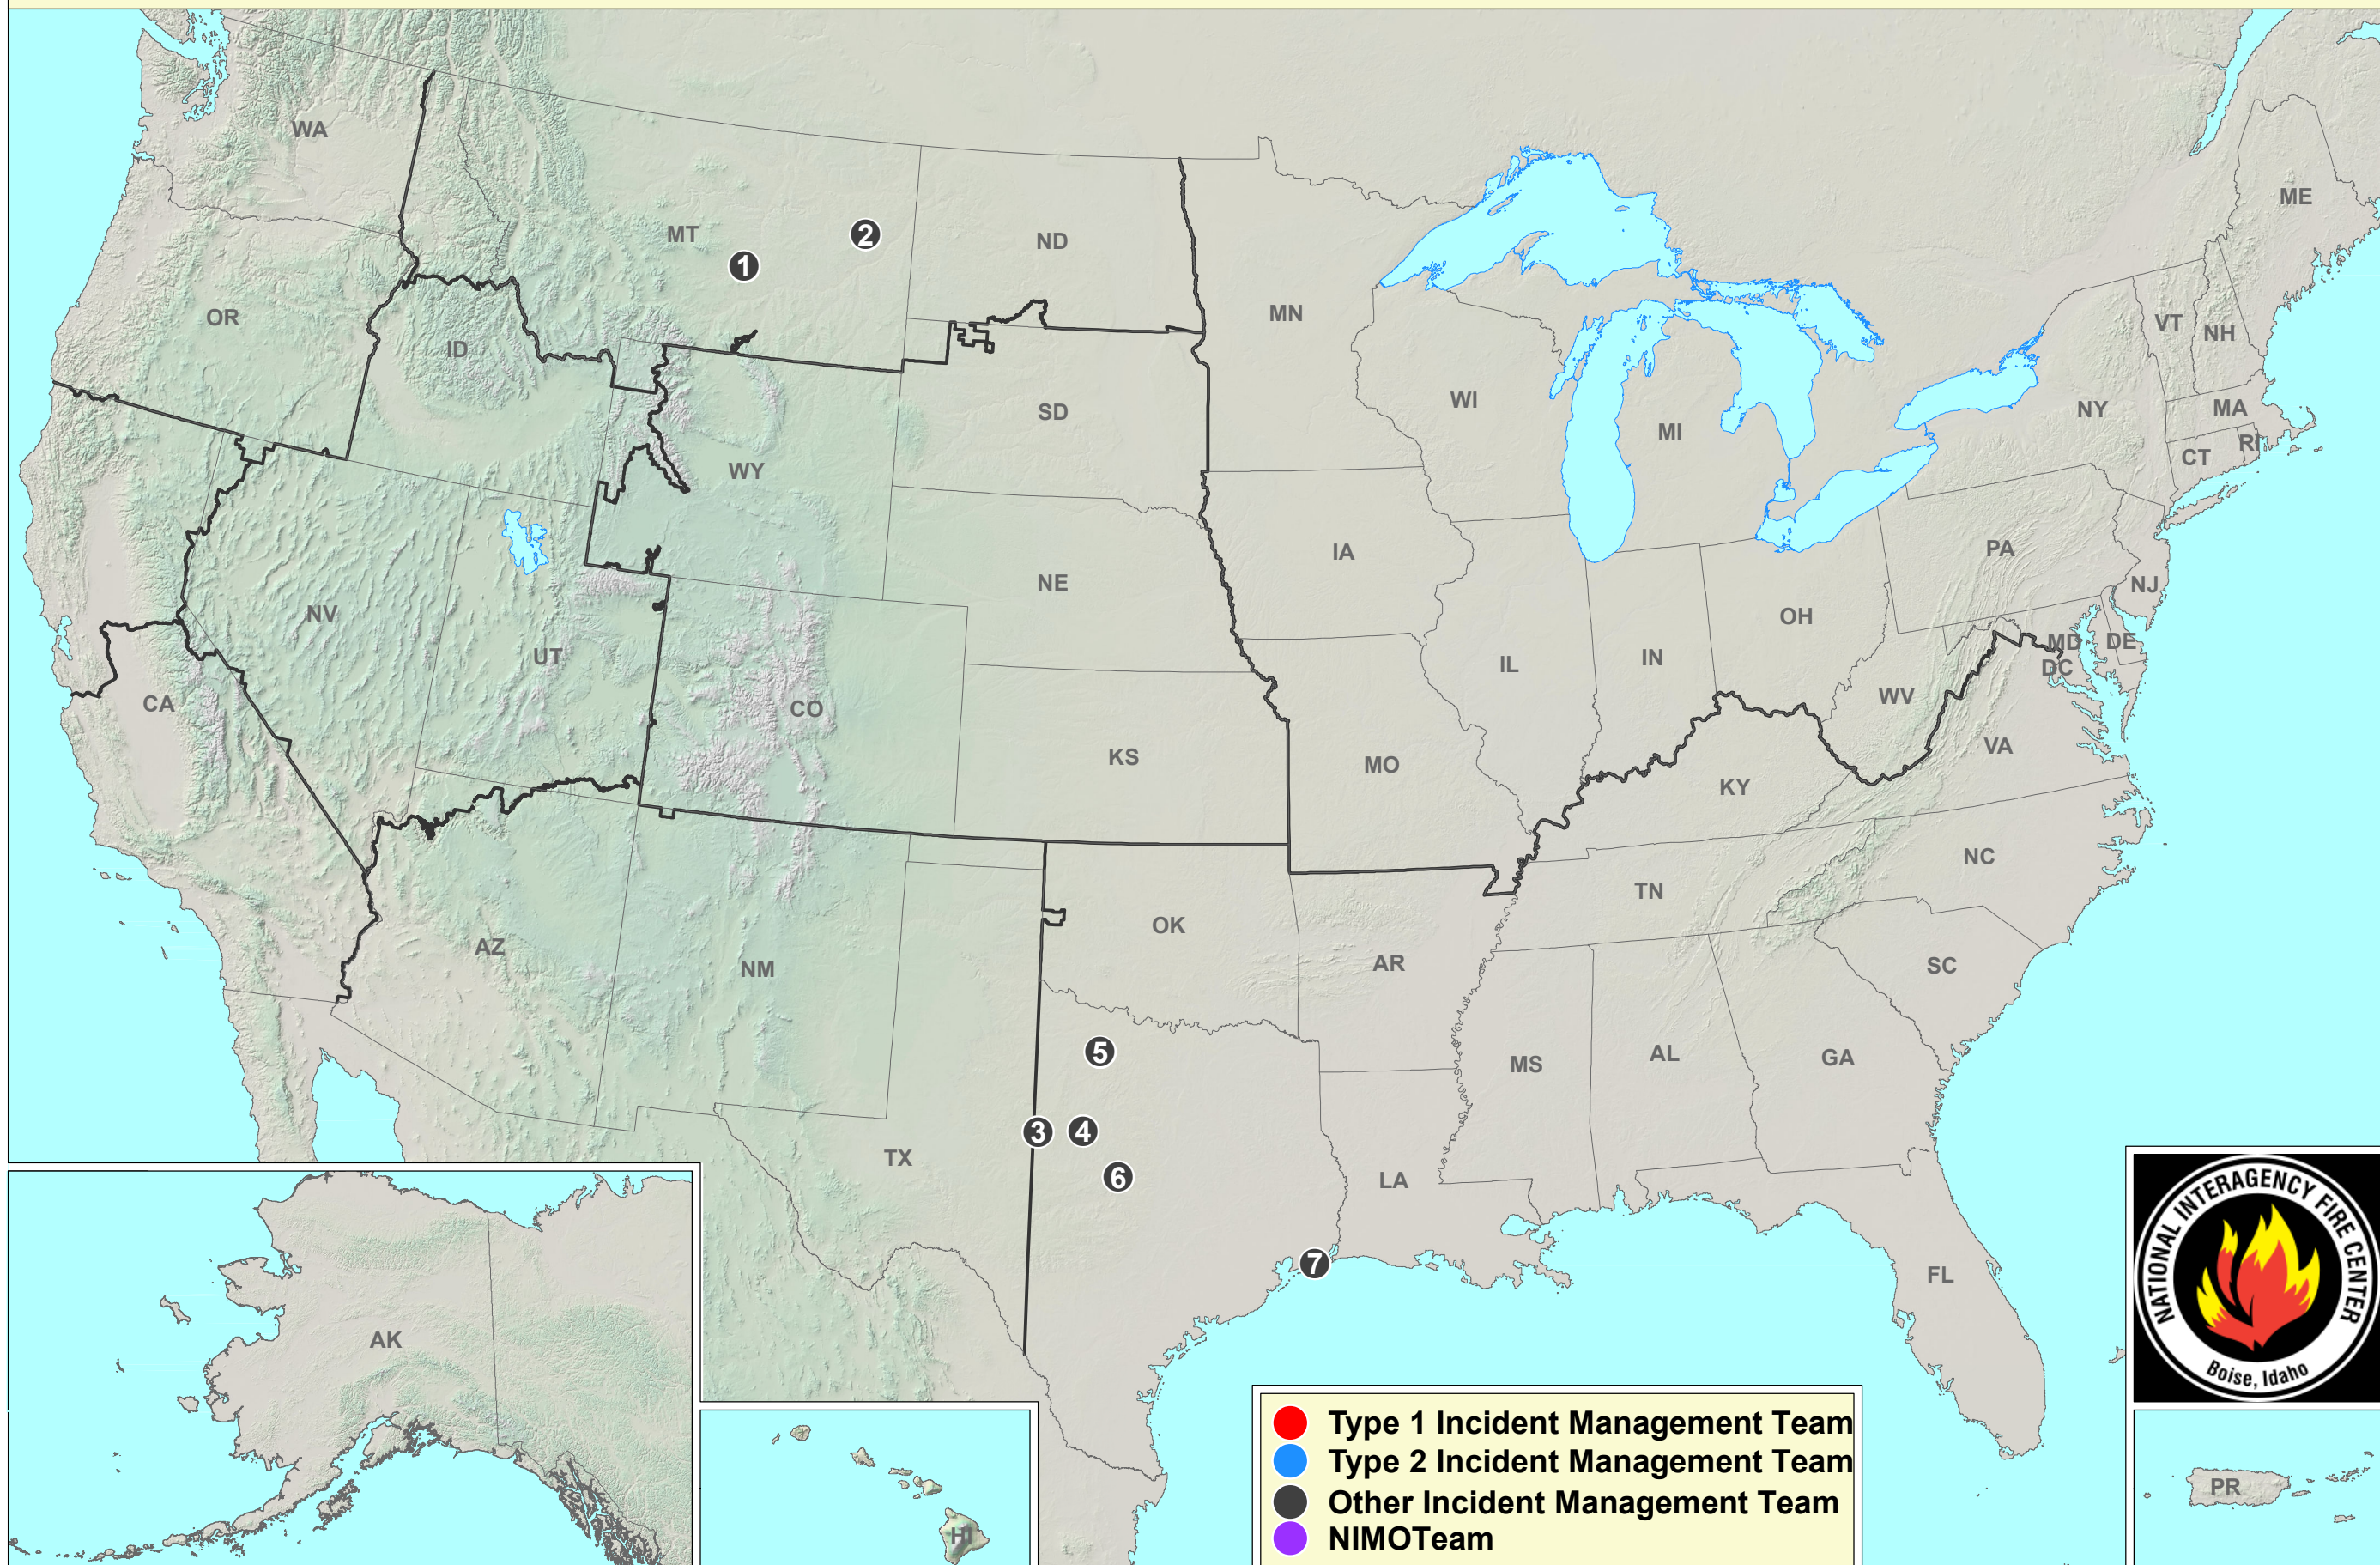

Current Large Incidents

January 21, 2021

① NORTH DELPHIA
② GREAT DIVIDE

③ OLD LAKE
④ MAY

⑤ CAMPBELL
⑥ GEESE

⑦ WF UNIT 1 NORTH