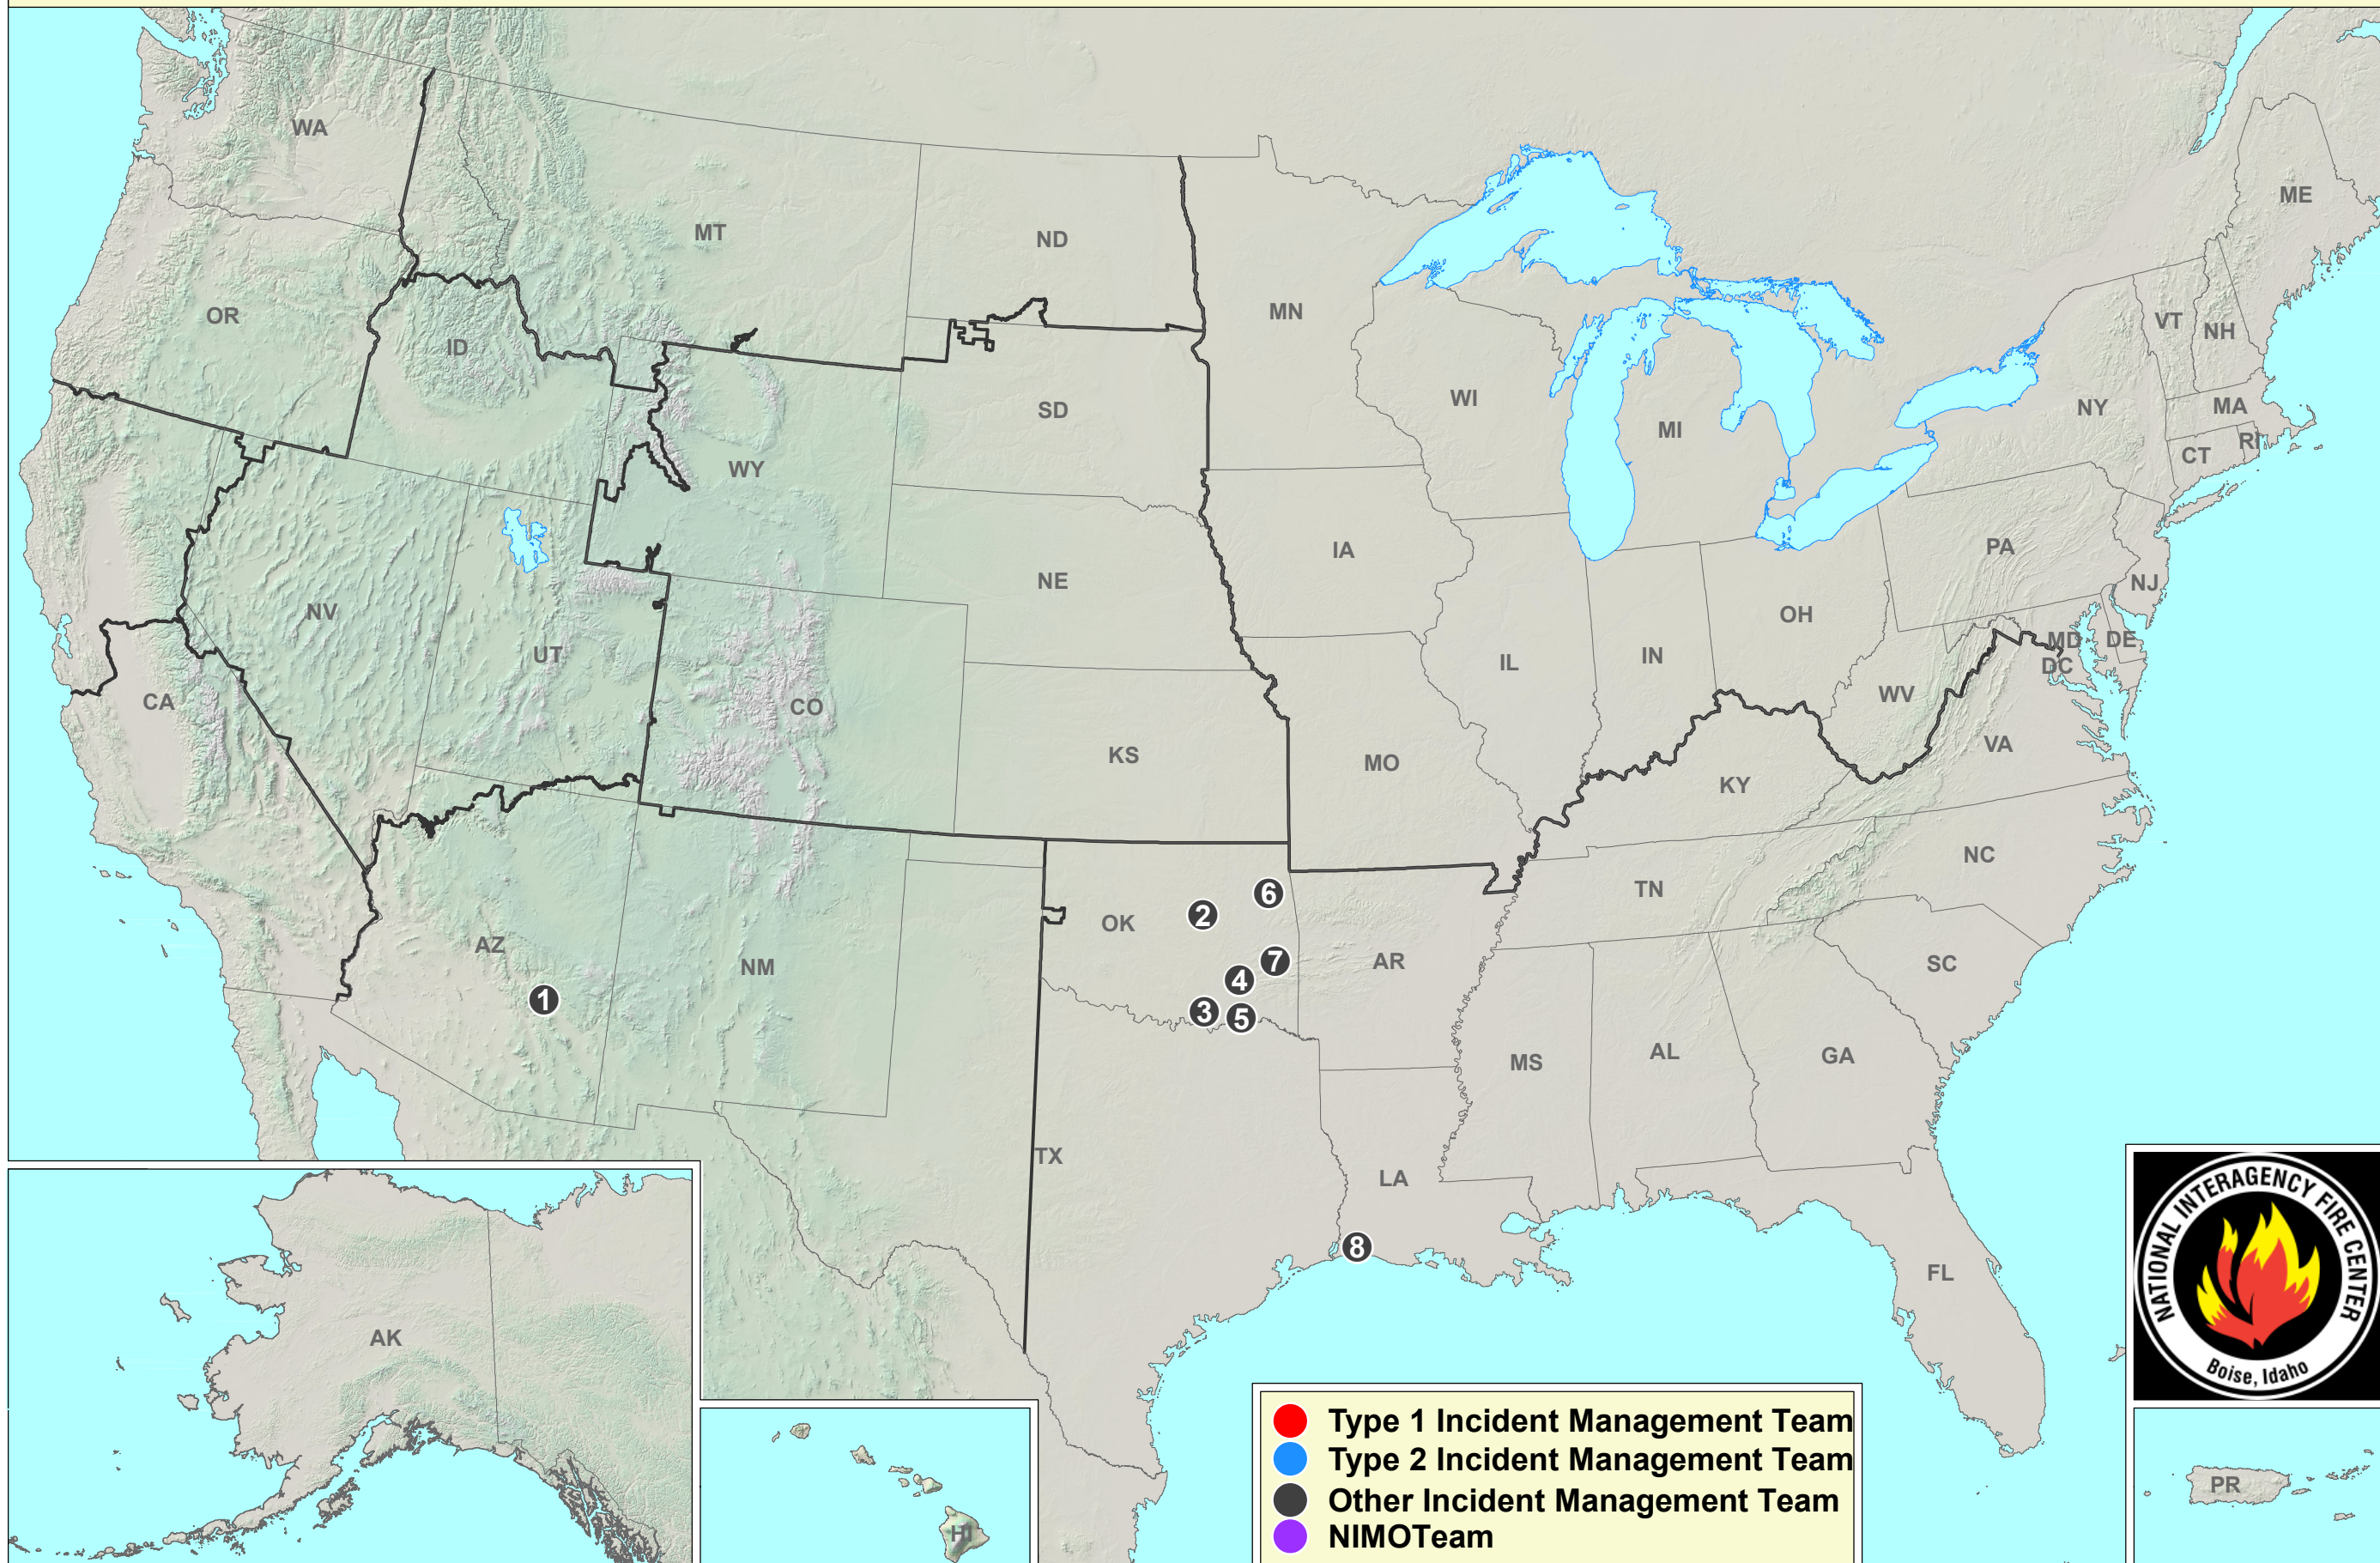

# Current Large Incidents

## February 28, 2021

① DUB  
② FIELD

③ PIGEON ROOST FIRE  
④ BURRIS VALLEY ROAD FIRE

⑤ BLUFF FIRE  
⑥ BLACKSMITH

⑦ DEAD PASTURE  
⑧ CRACKLIN