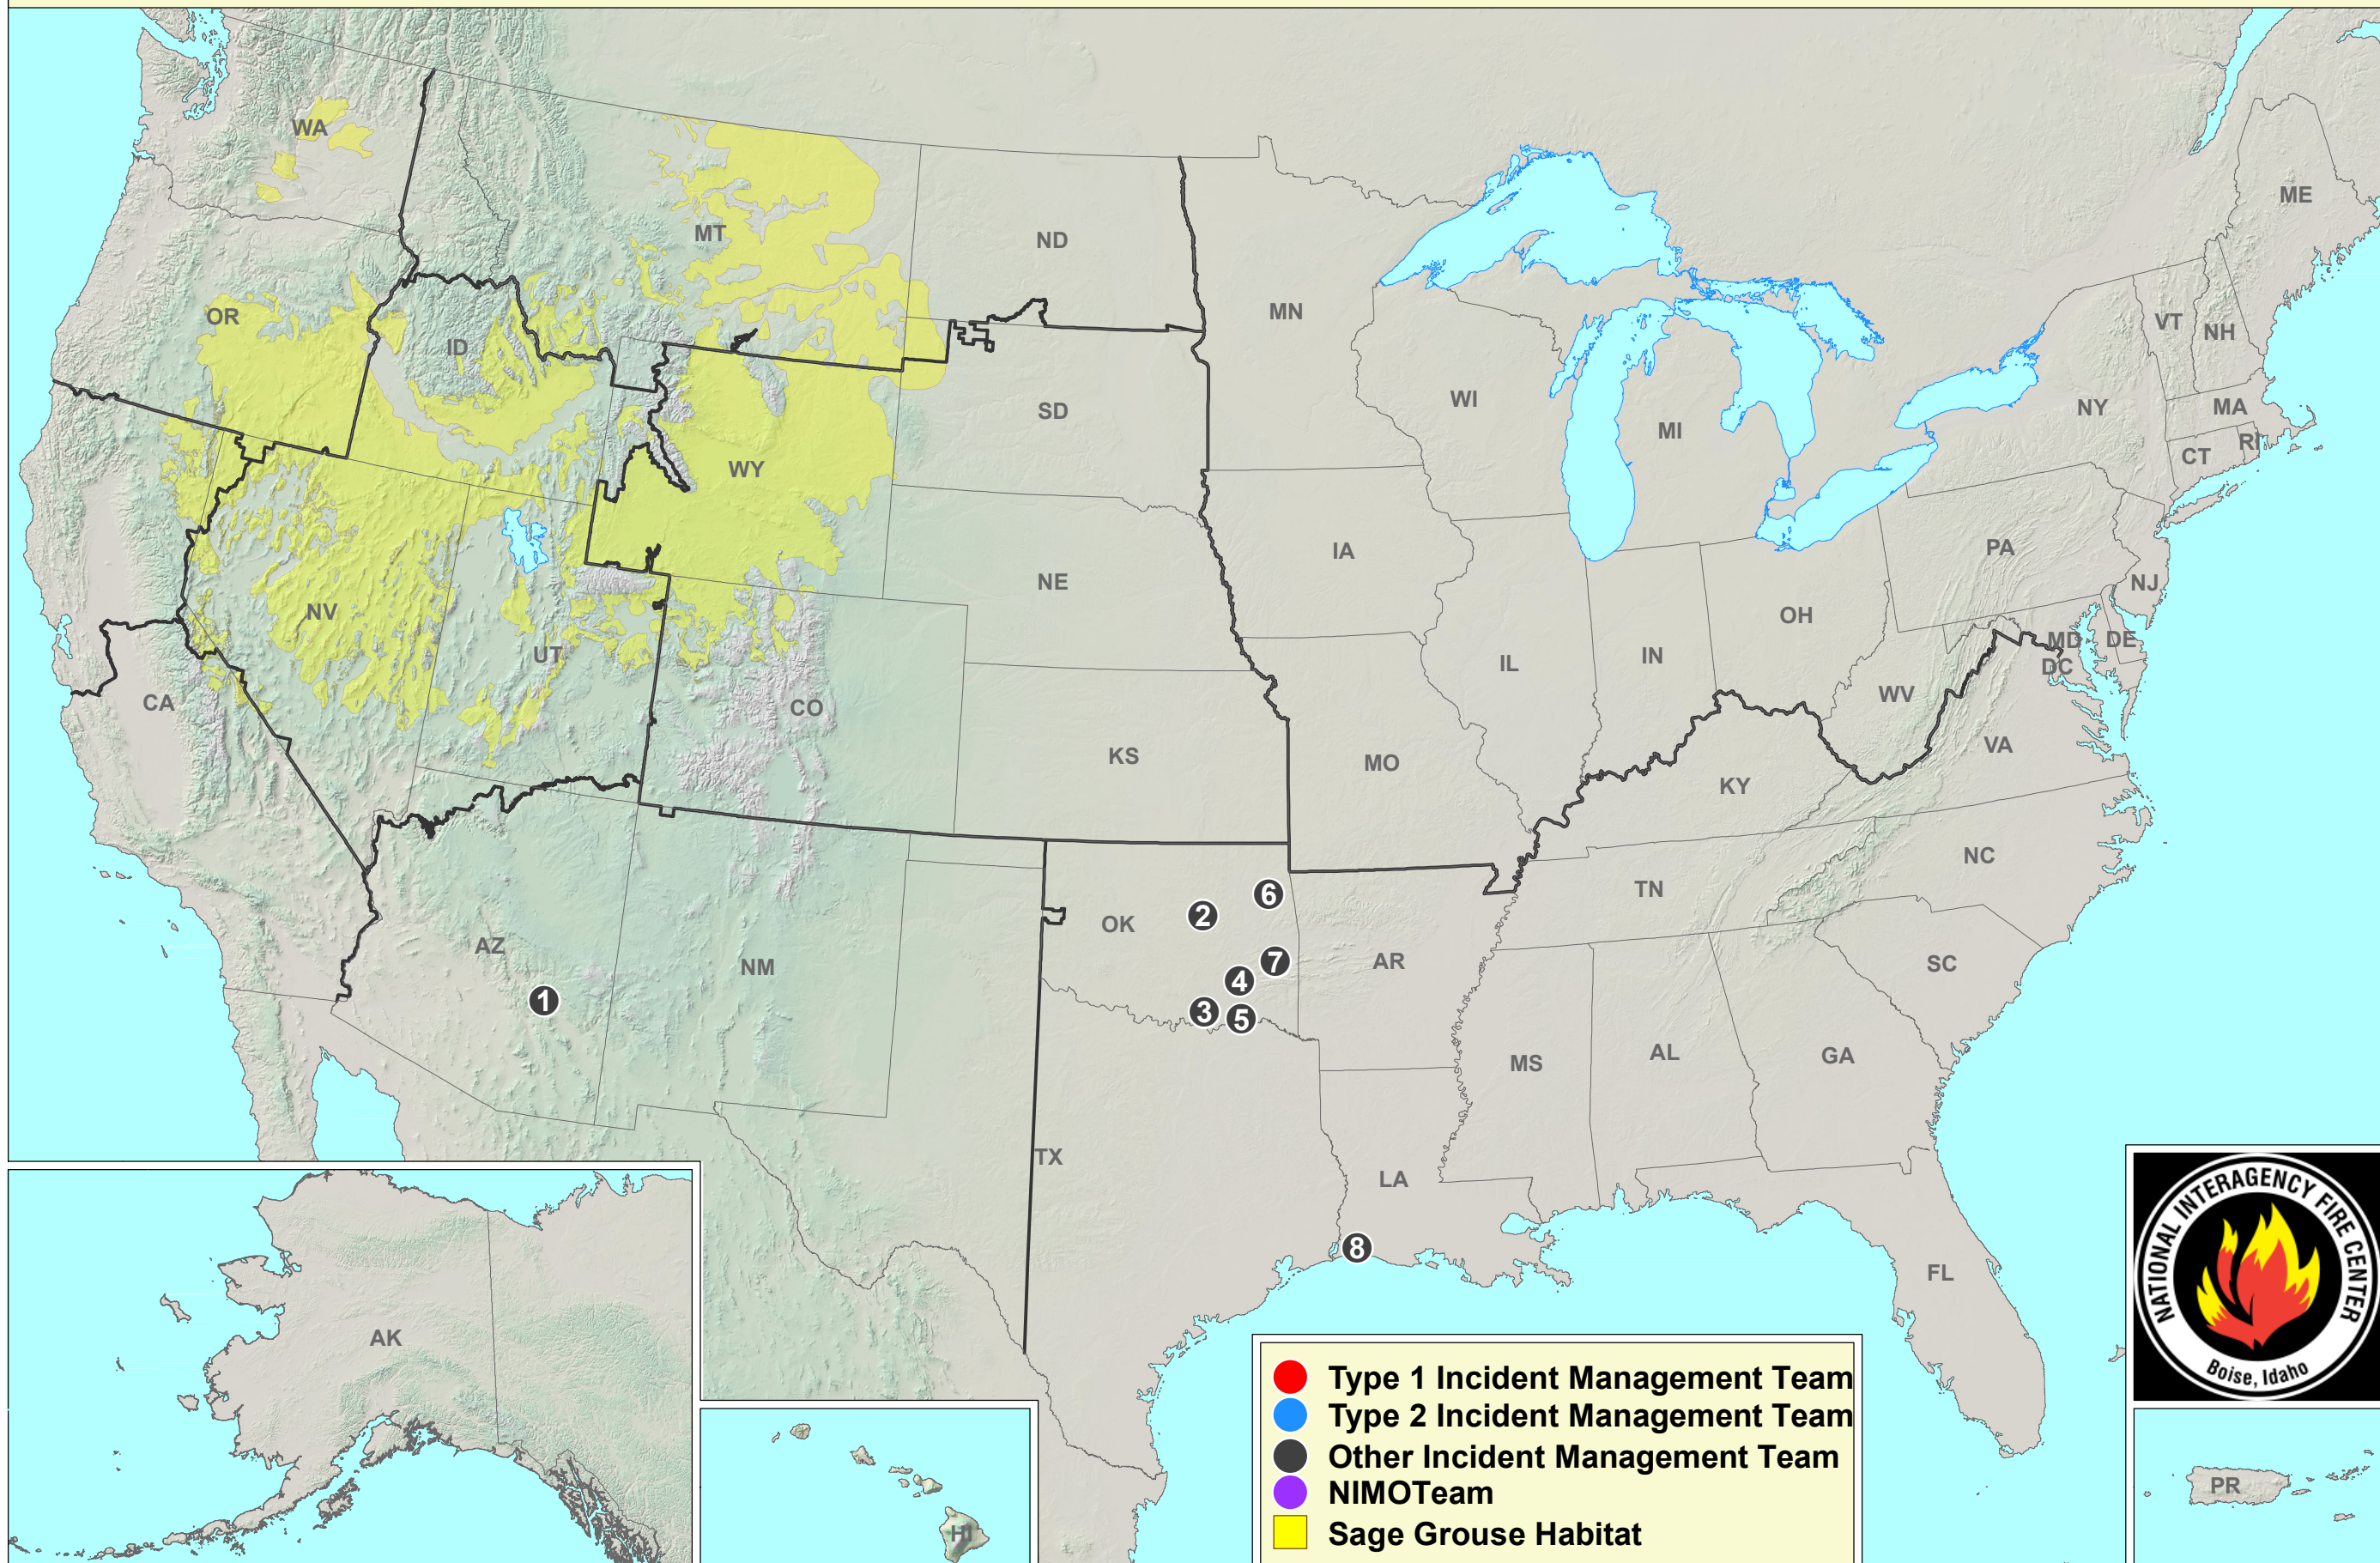

Current Large Incidents

February 28, 2021

① DUB
② FIELD

③ PIGEON ROOST FIRE
④ BURRIS VALLEY ROAD FIRE

⑤ BLUFF FIRE
⑥ BLACKSMITH

⑦ DEAD PASTURE
⑧ CRACKLIN