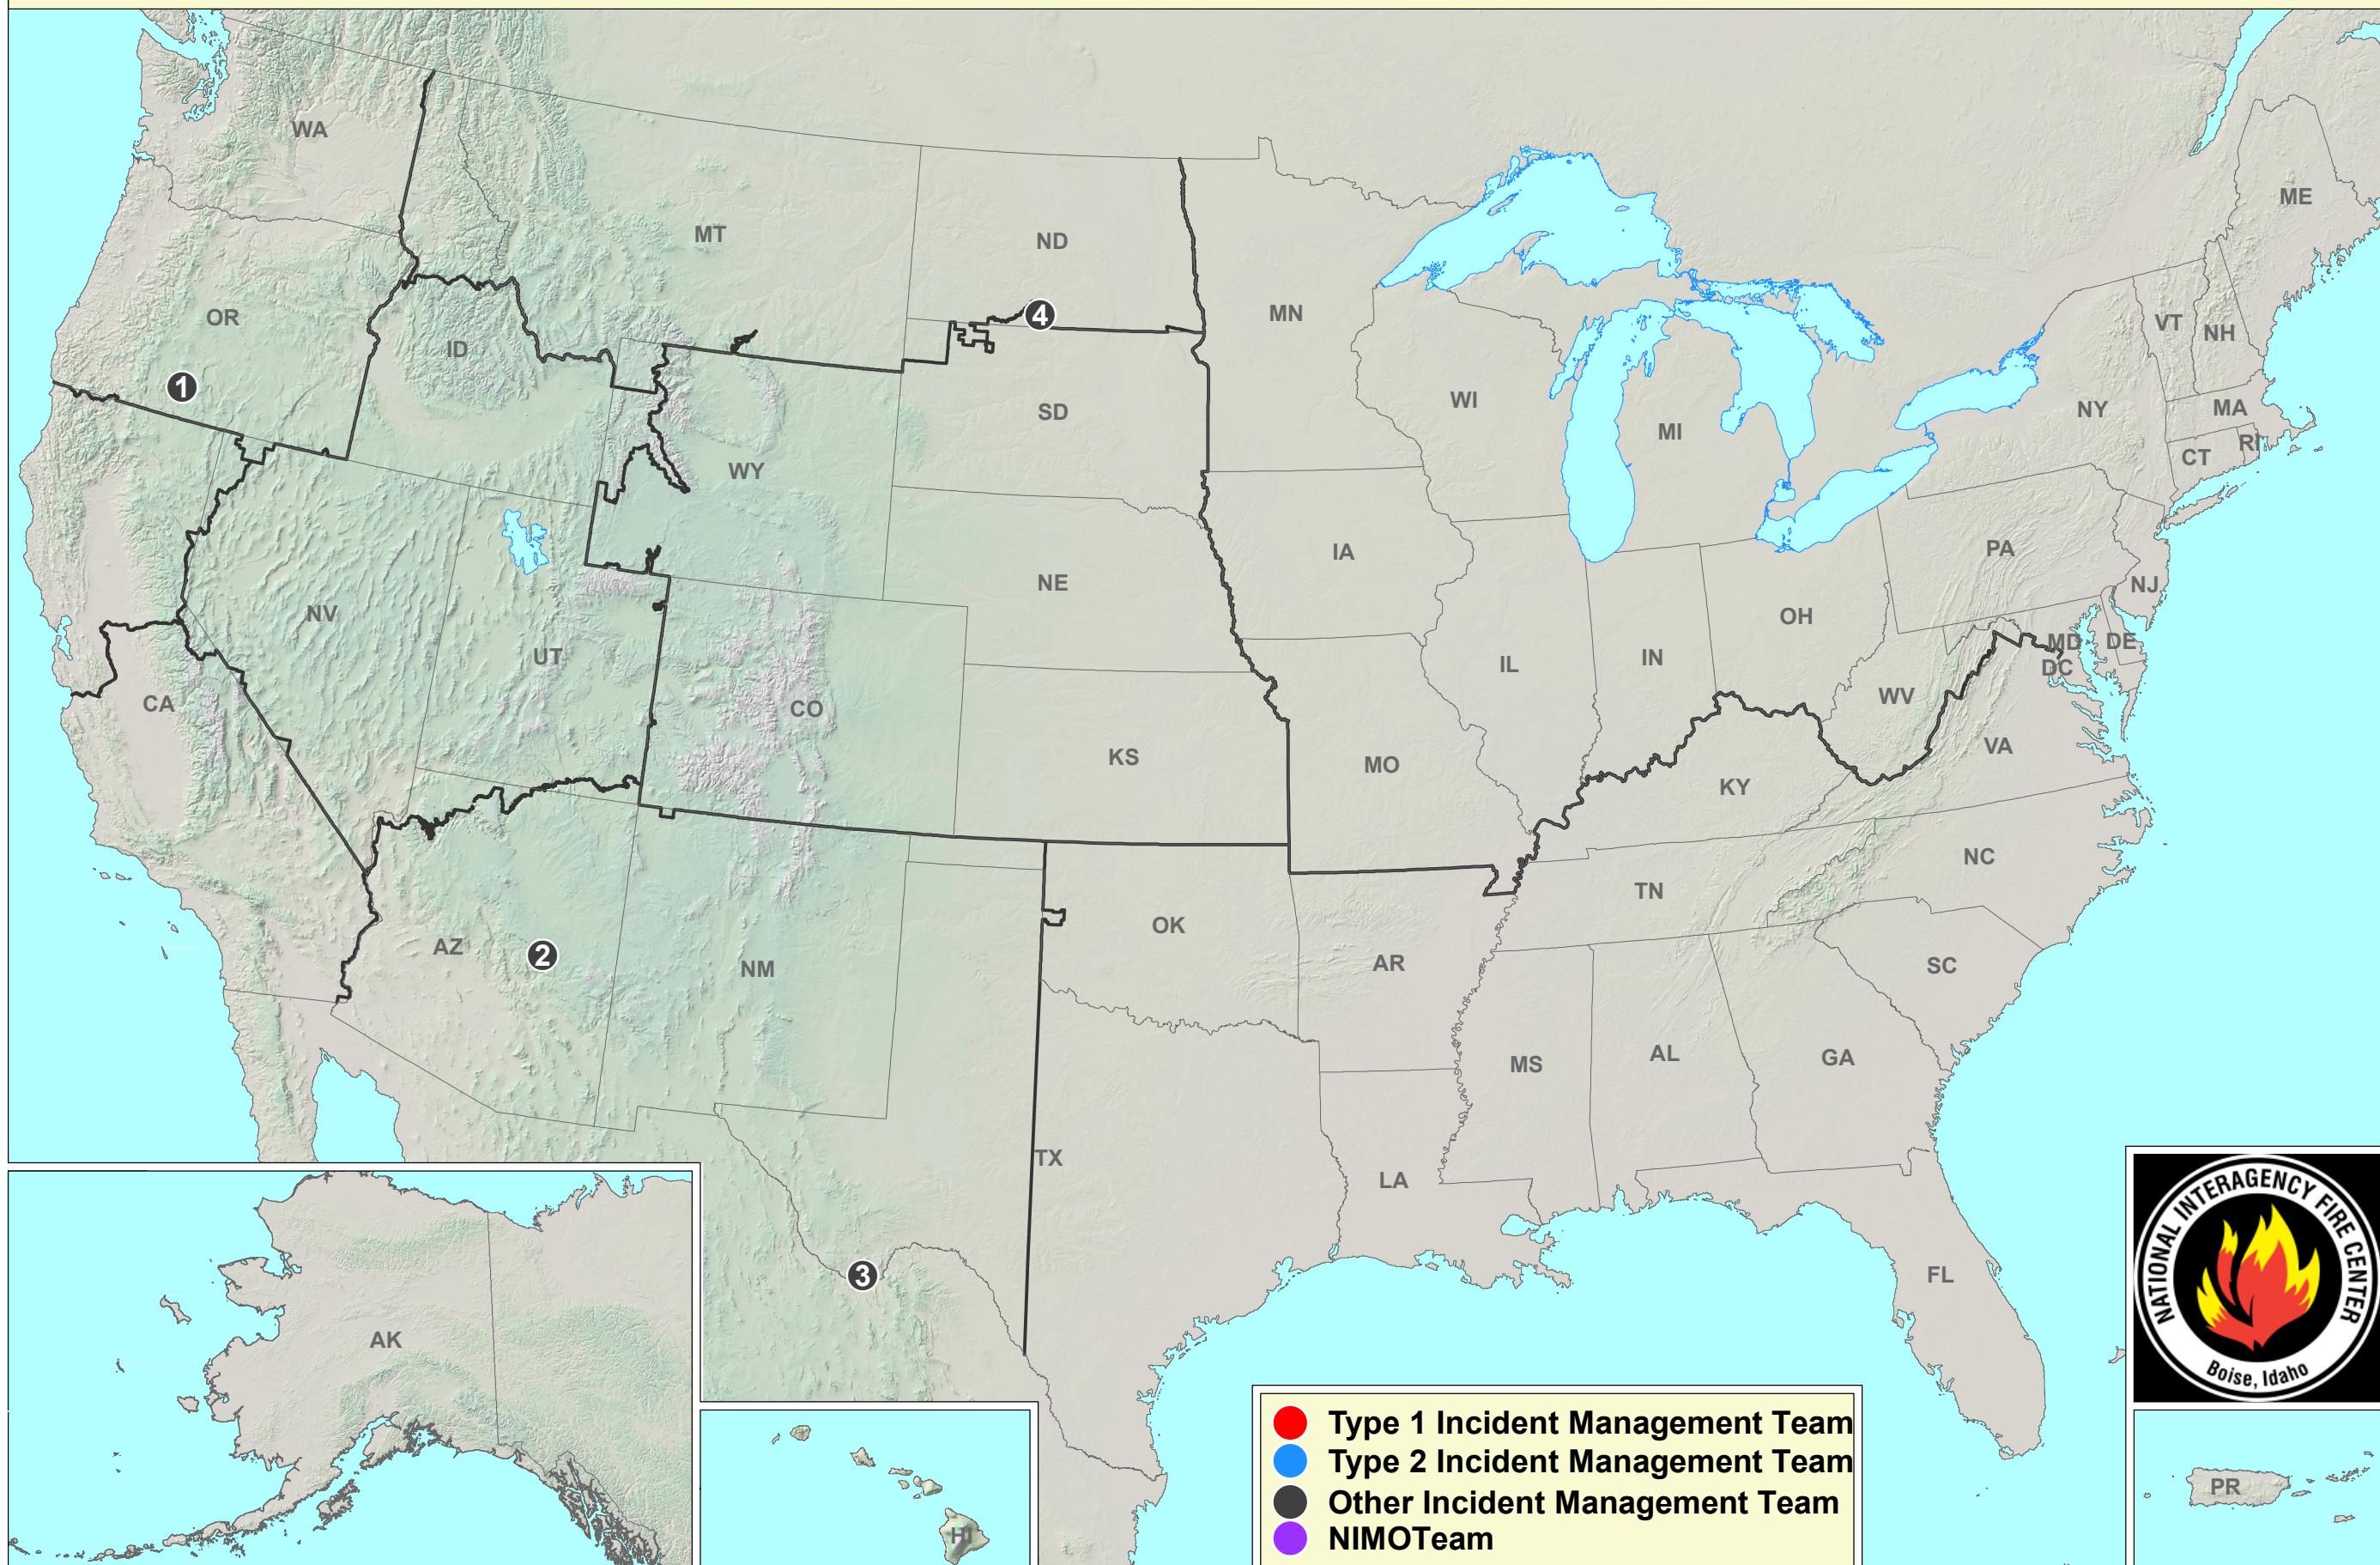

Current Large Incidents

April 20, 2021

① PONINA

② G-22

③ SOUTH RIM 4

④ PORCUPINE CUT-ACROSS JCT.