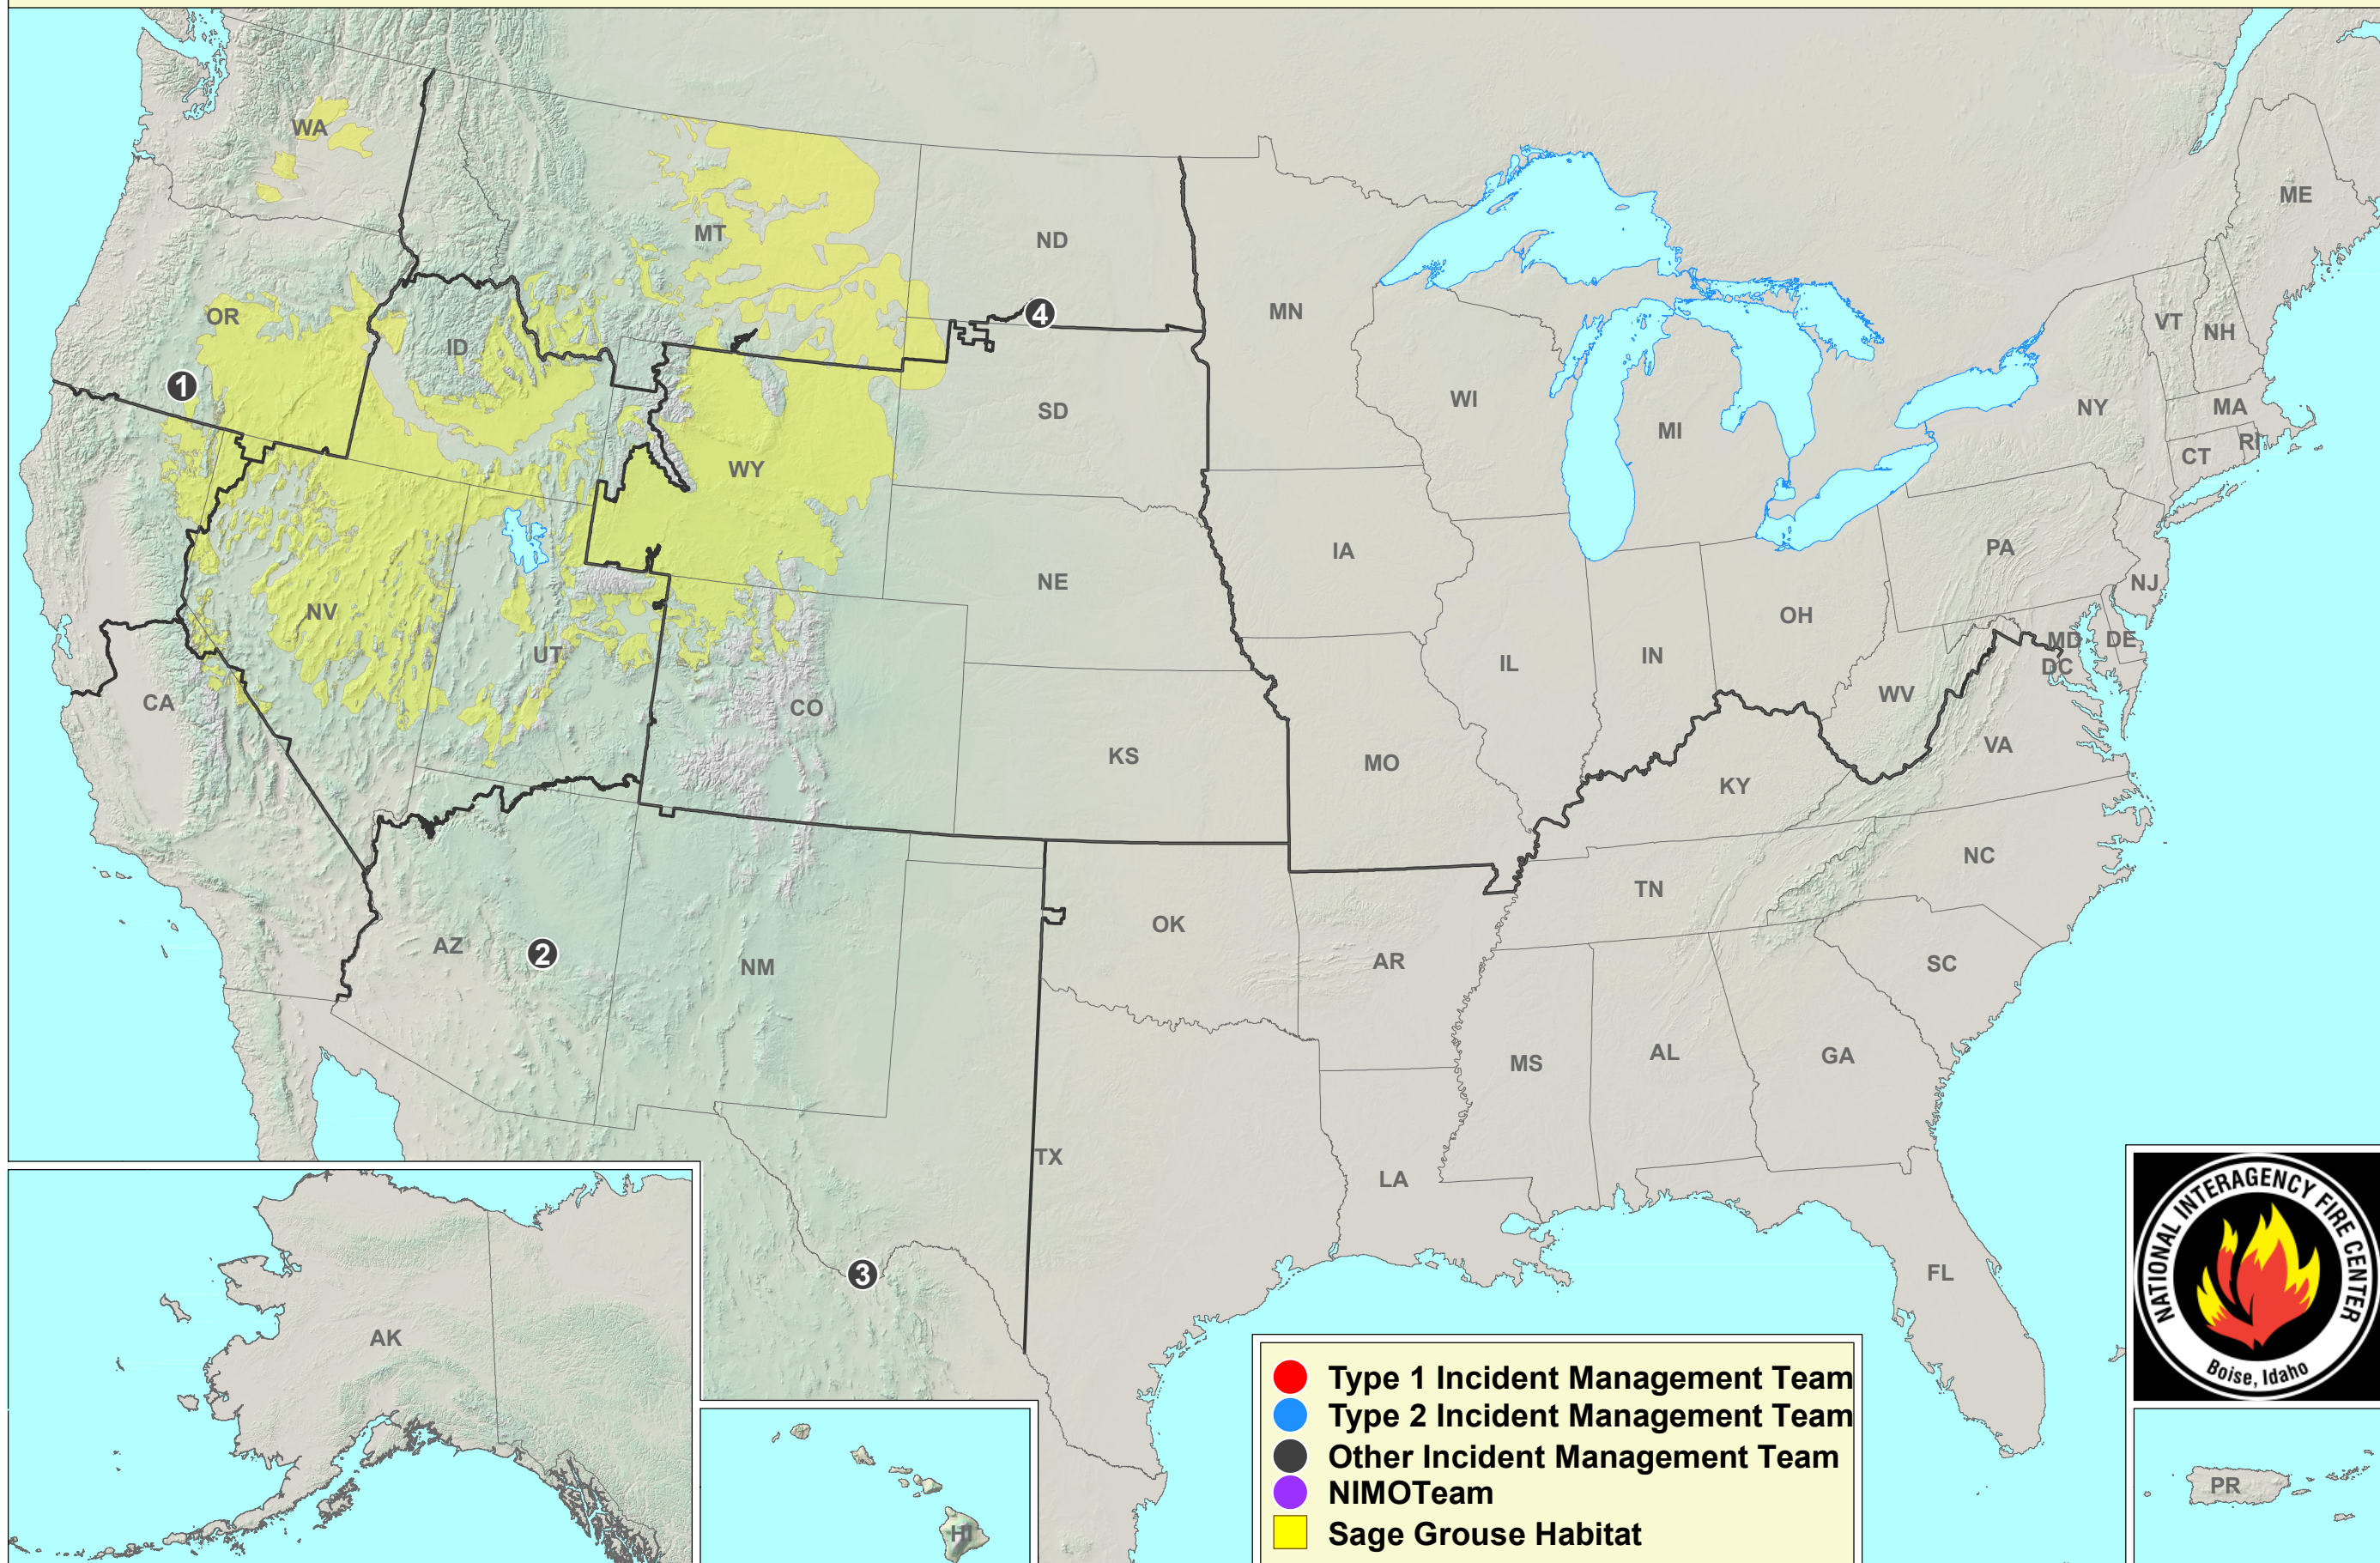

Current Large Incidents

April 20, 2021

1 PONINA

2 G-22

3 SOUTH RIM 4

4 PORCUPINE CUT-ACROSS JCT.