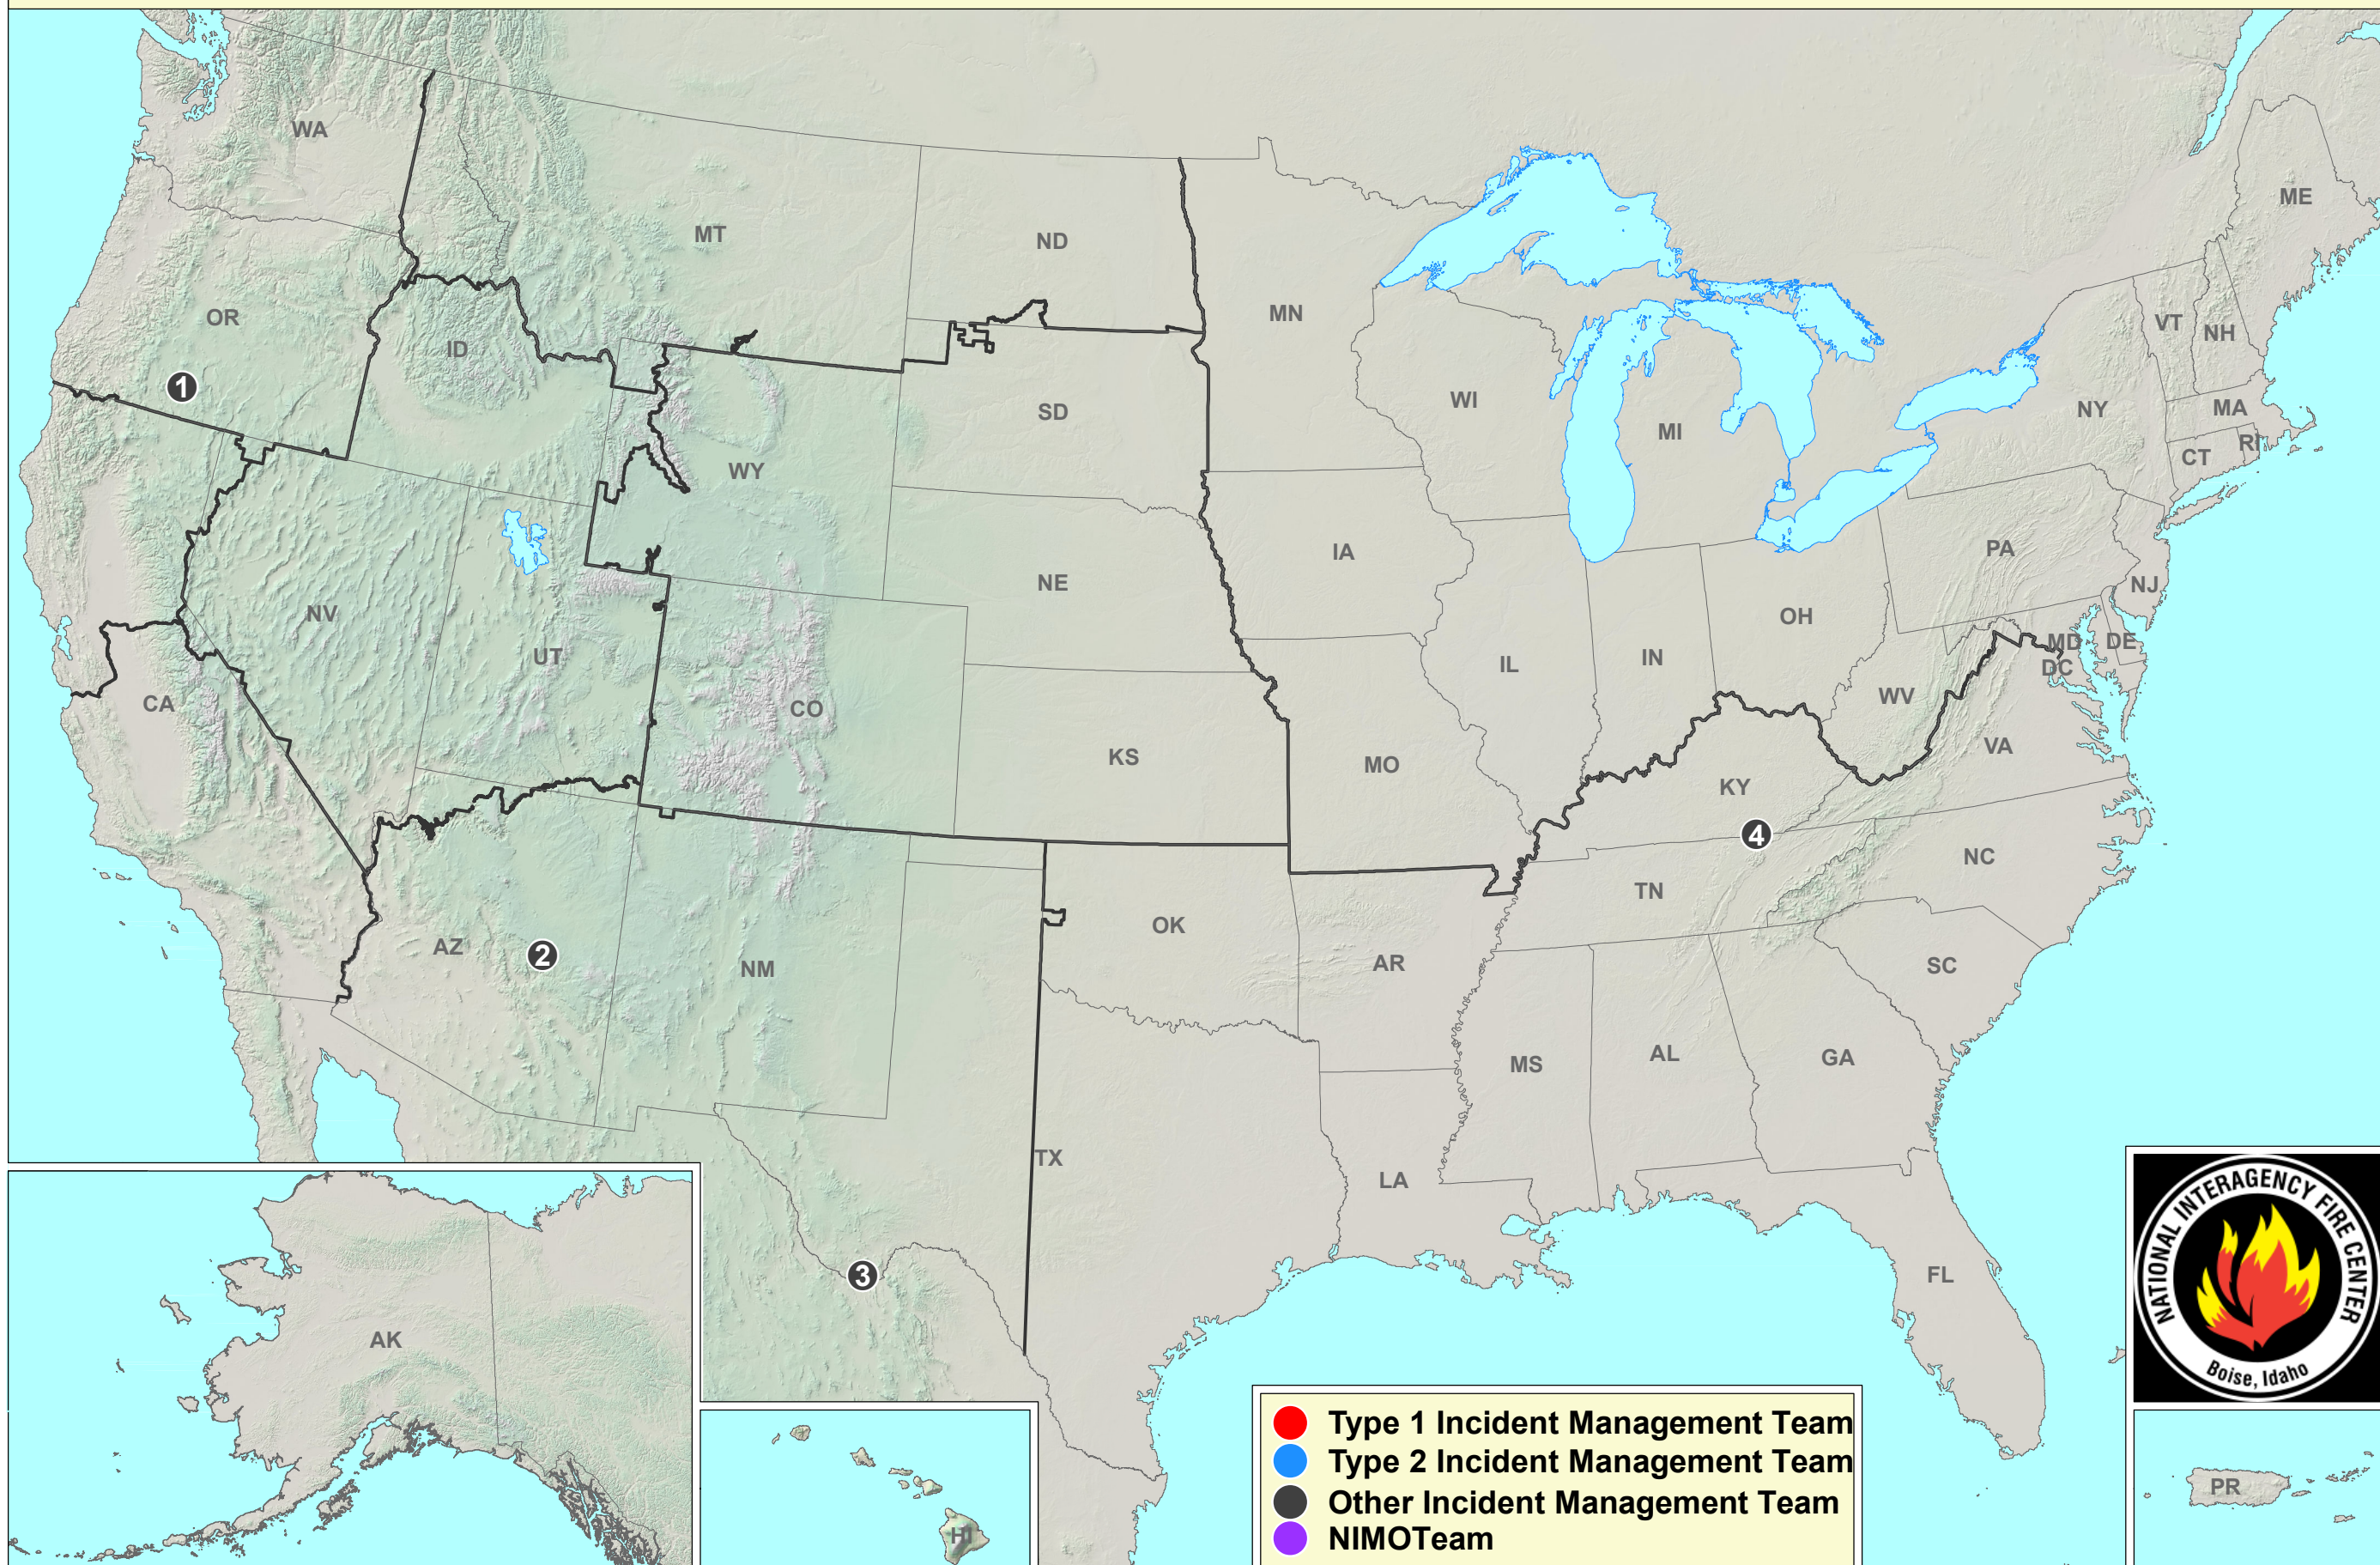

Current Large Incidents

April 21, 2021

① PONINA

② G-22

③ SOUTH RIM 4

④ SID BRANCH