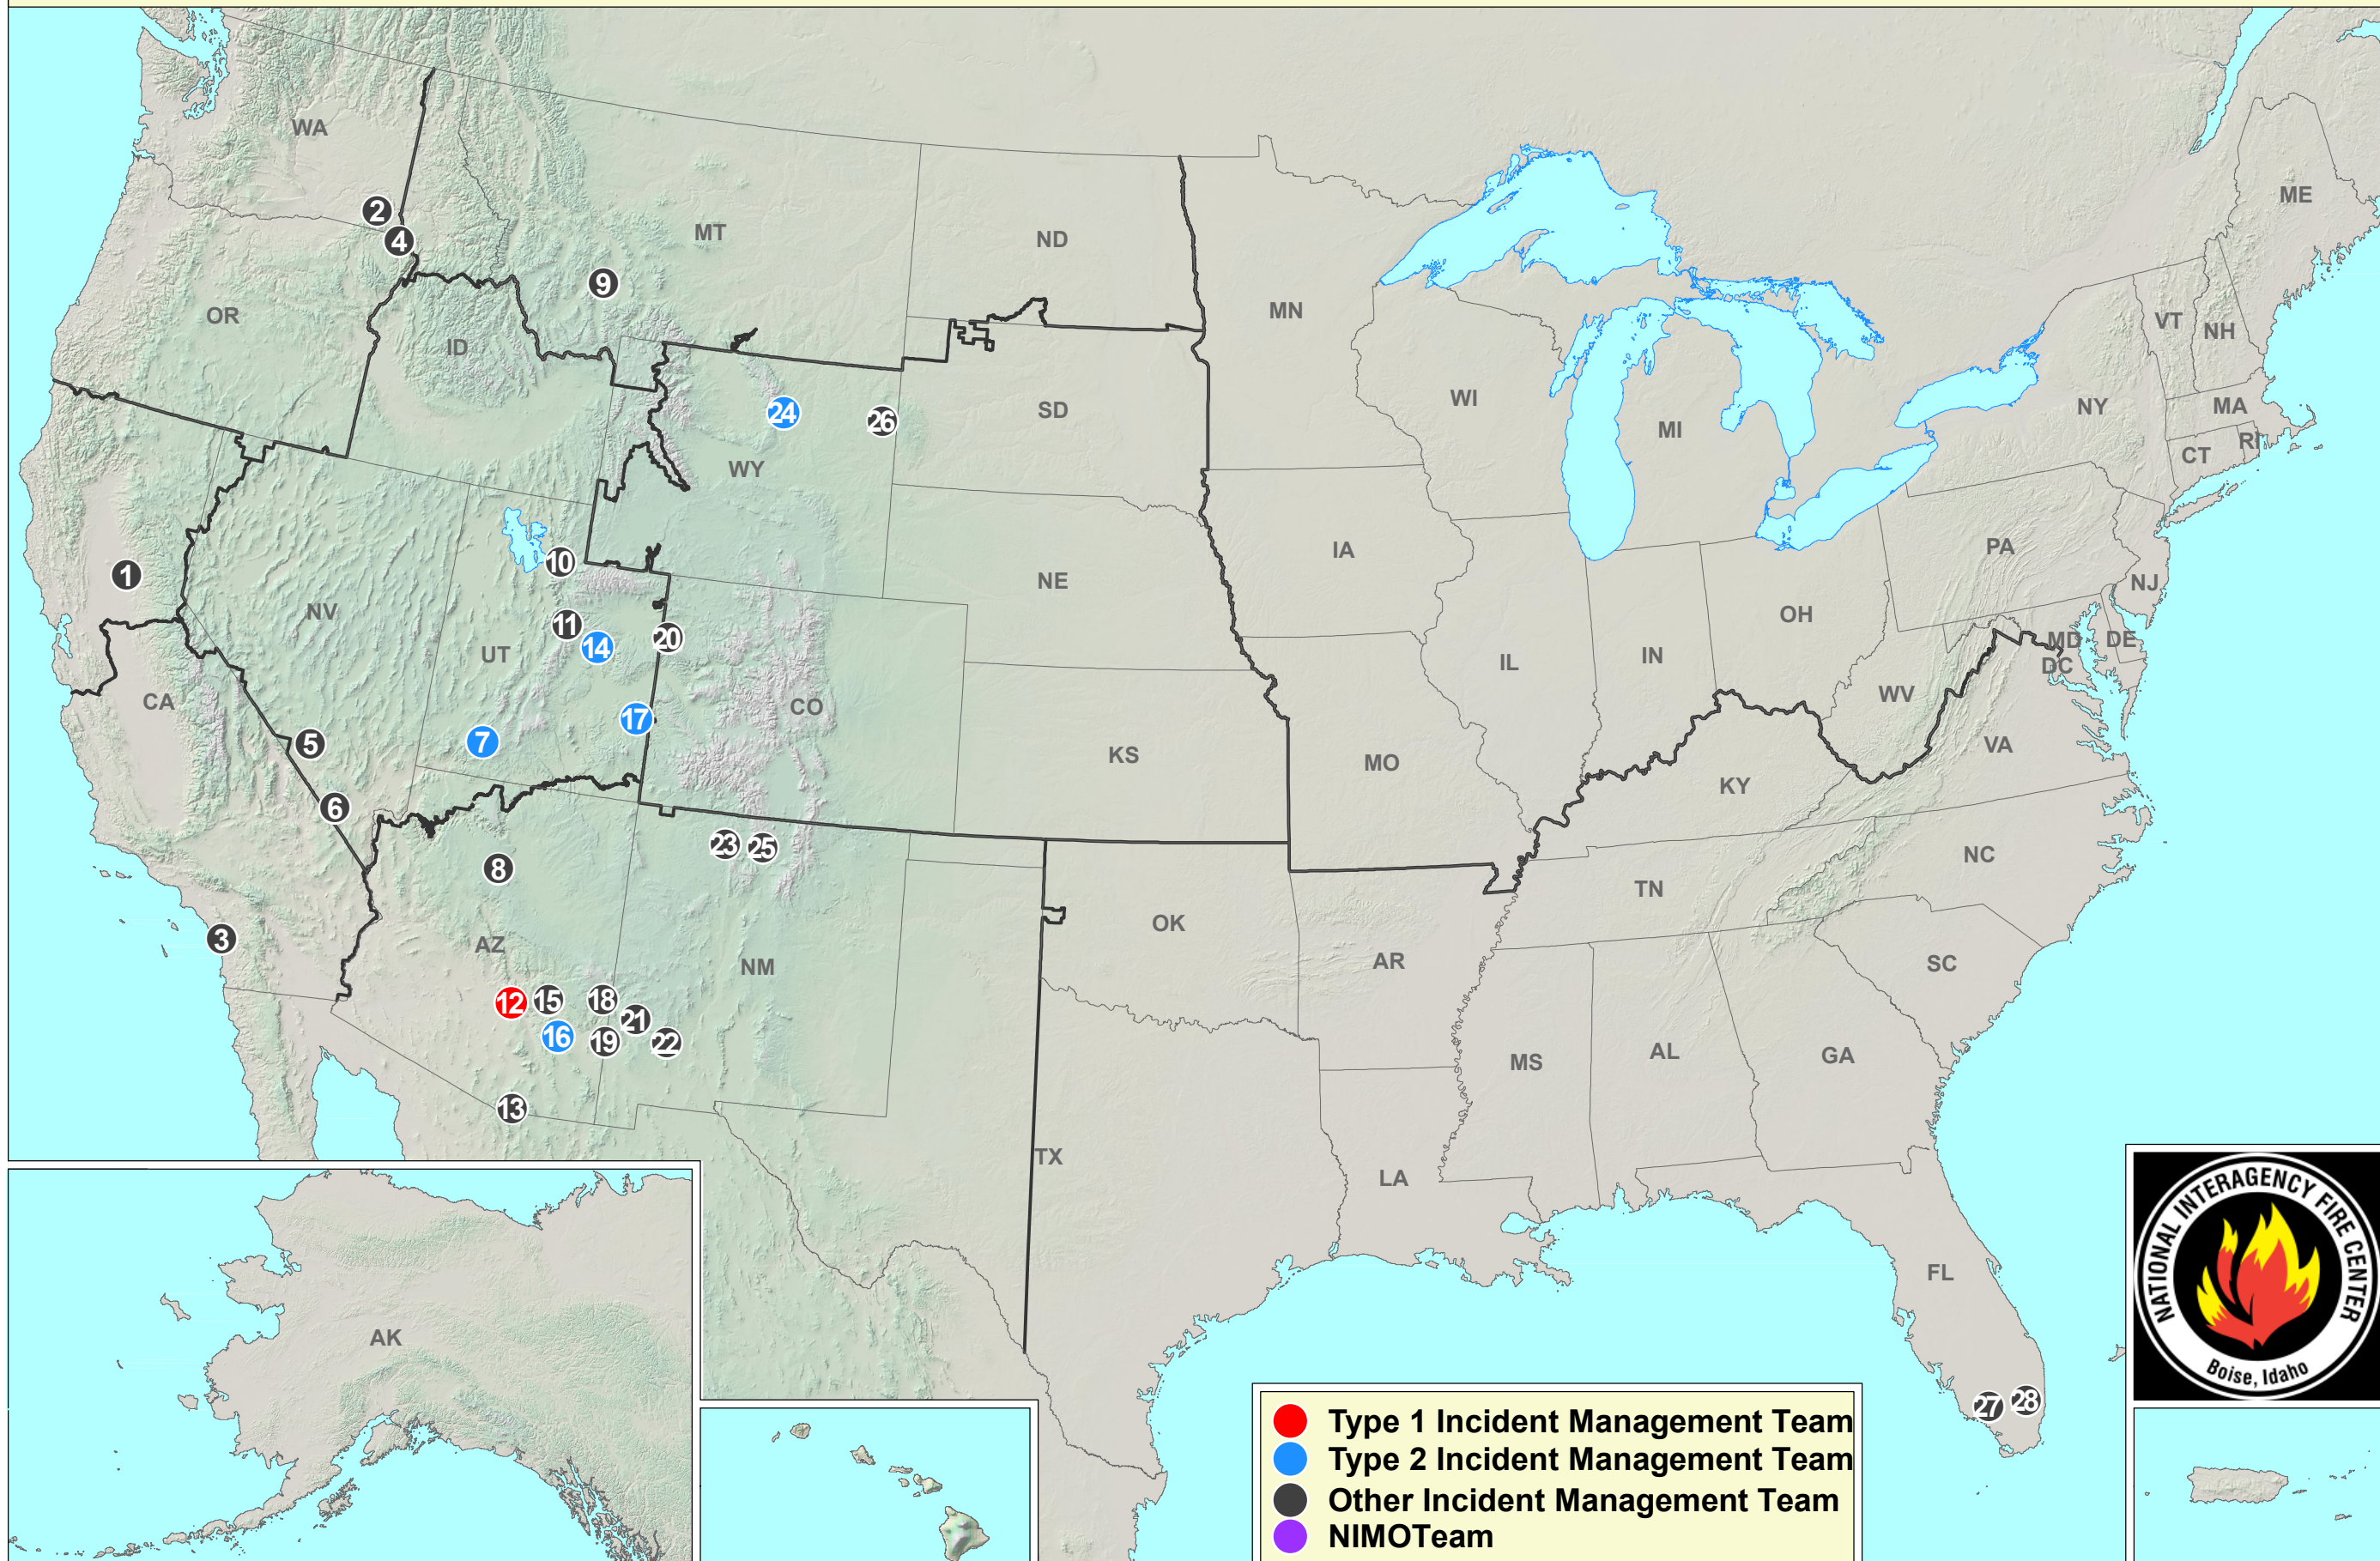

Current Large Incidents

June 12, 2021

- Type 1 Incident Management Team
- Type 2 Incident Management Team
- Other Incident Management Team
- NIMOTeam

- | | | | |
|-----------------|-----------------|-------------------|---------------|
| ① INTANKO | ⑧ SLATE | ⑮ MESCAL | ⑳ DRUMMOND |
| ② JOSEPH CANYON | ⑨ WILLOW CREEK | ⑯ PINNACLE | ㉑ WOLF DRAW |
| ③ SIERRA | ⑩ EAST CANYON | ⑰ PACK CREEK | ㉒ ROBINSON |
| ④ DRY CREEK | ⑪ BENNION CREEK | ⑱ HOBO | ㉓ POSO |
| ⑤ CHERRYWOOD | ⑫ TELEGRAPH | ⑲ THOMPSON CANYON | ㉔ SKULL CREEK |
| ⑥ SANDY VALLEY | ⑬ SHAMROCK | ⑳ DRAGON | ㉕ WINDMILL |
| ⑦ MAMMOTH | ⑭ BEAR | ㉑ JOHNSON | ㉖ AIRPLANE |