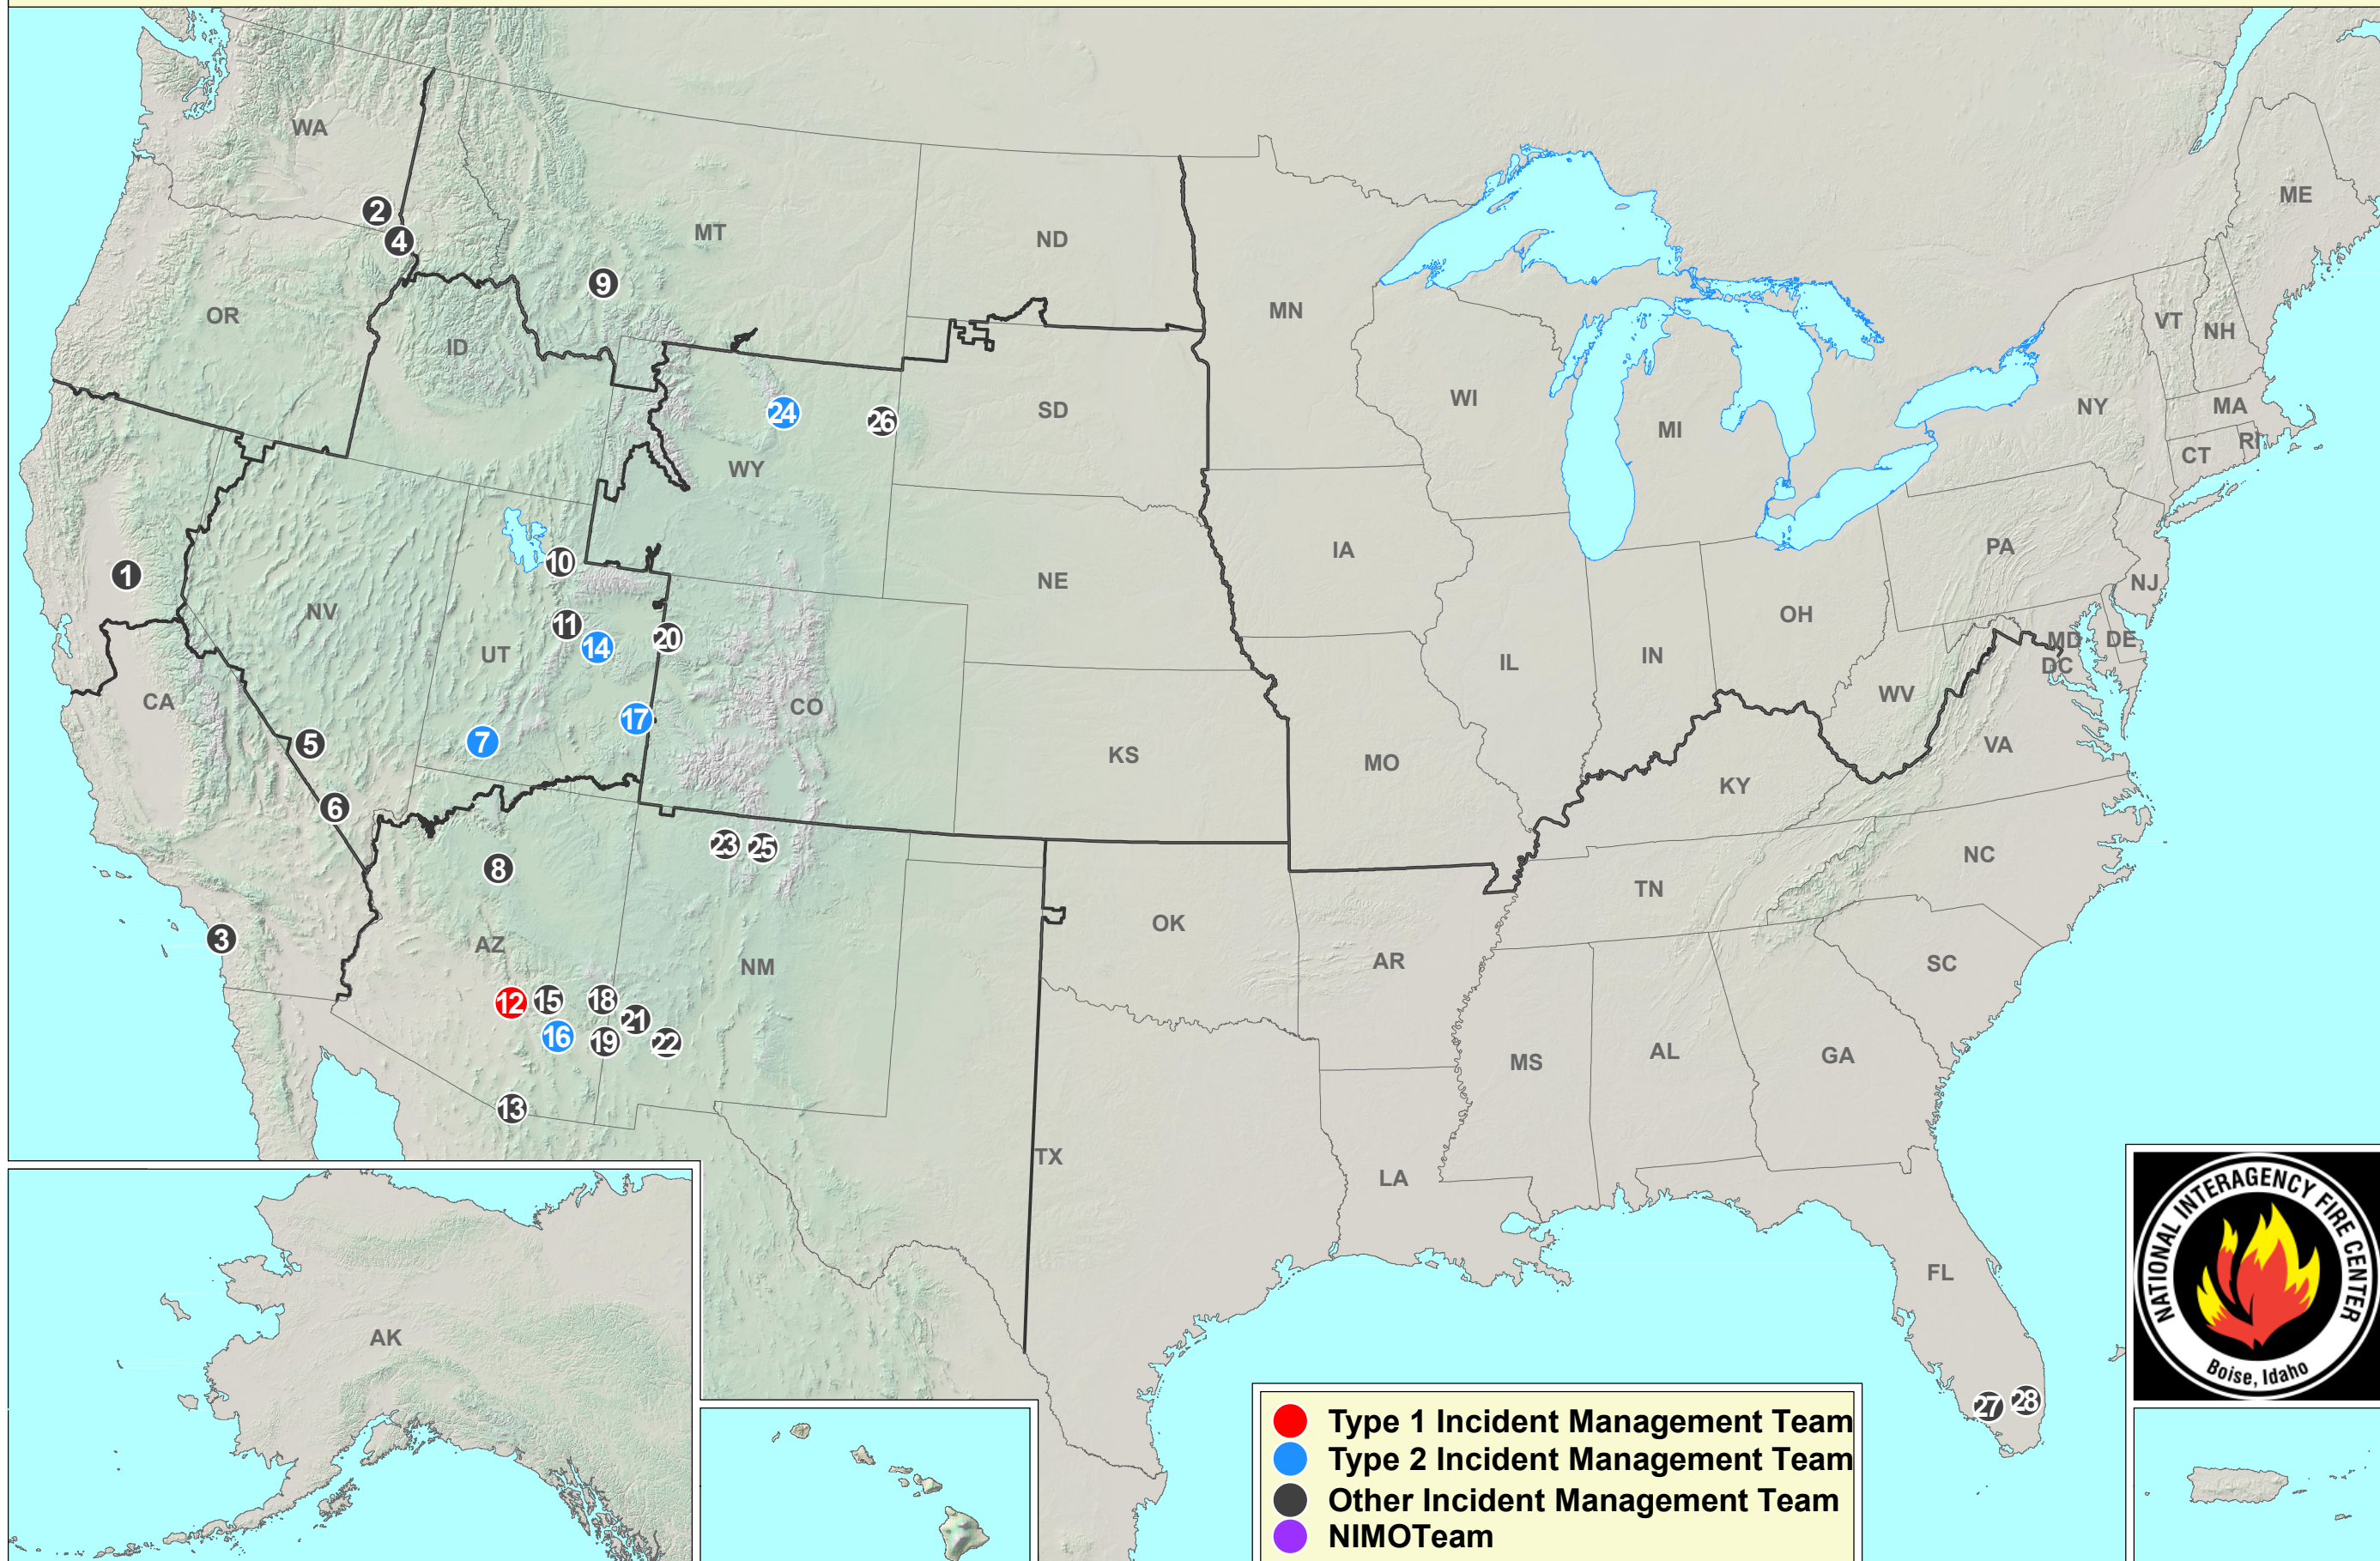

# Current Large Incidents

## June 13, 2021

- Type 1 Incident Management Team
- Type 2 Incident Management Team
- Other Incident Management Team
- NIMOTeam

- |                        |                         |                           |                       |
|------------------------|-------------------------|---------------------------|-----------------------|
| <b>1</b> INTANKO       | <b>8</b> SLATE          | <b>15</b> MESCAL          | <b>22</b> DRUMMOND    |
| <b>2</b> JOSEPH CANYON | <b>9</b> WILLOW CREEK   | <b>16</b> PINNACLE        | <b>23</b> WOLF DRAW   |
| <b>3</b> SIERRA        | <b>10</b> EAST CANYON   | <b>17</b> PACK CREEK      | <b>24</b> ROBINSON    |
| <b>4</b> DRY CREEK     | <b>11</b> BENNION CREEK | <b>18</b> HOBO            | <b>25</b> POSO        |
| <b>5</b> CHERRYWOOD    | <b>12</b> TELEGRAPH     | <b>19</b> THOMPSON CANYON | <b>26</b> SKULL CREEK |
| <b>6</b> SANDY VALLEY  | <b>13</b> SHAMROCK      | <b>20</b> DRAGON          | <b>27</b> WINDMILL    |
| <b>7</b> MAMMOTH       | <b>14</b> BEAR          | <b>21</b> JOHNSON         | <b>28</b> AIRPLANE    |