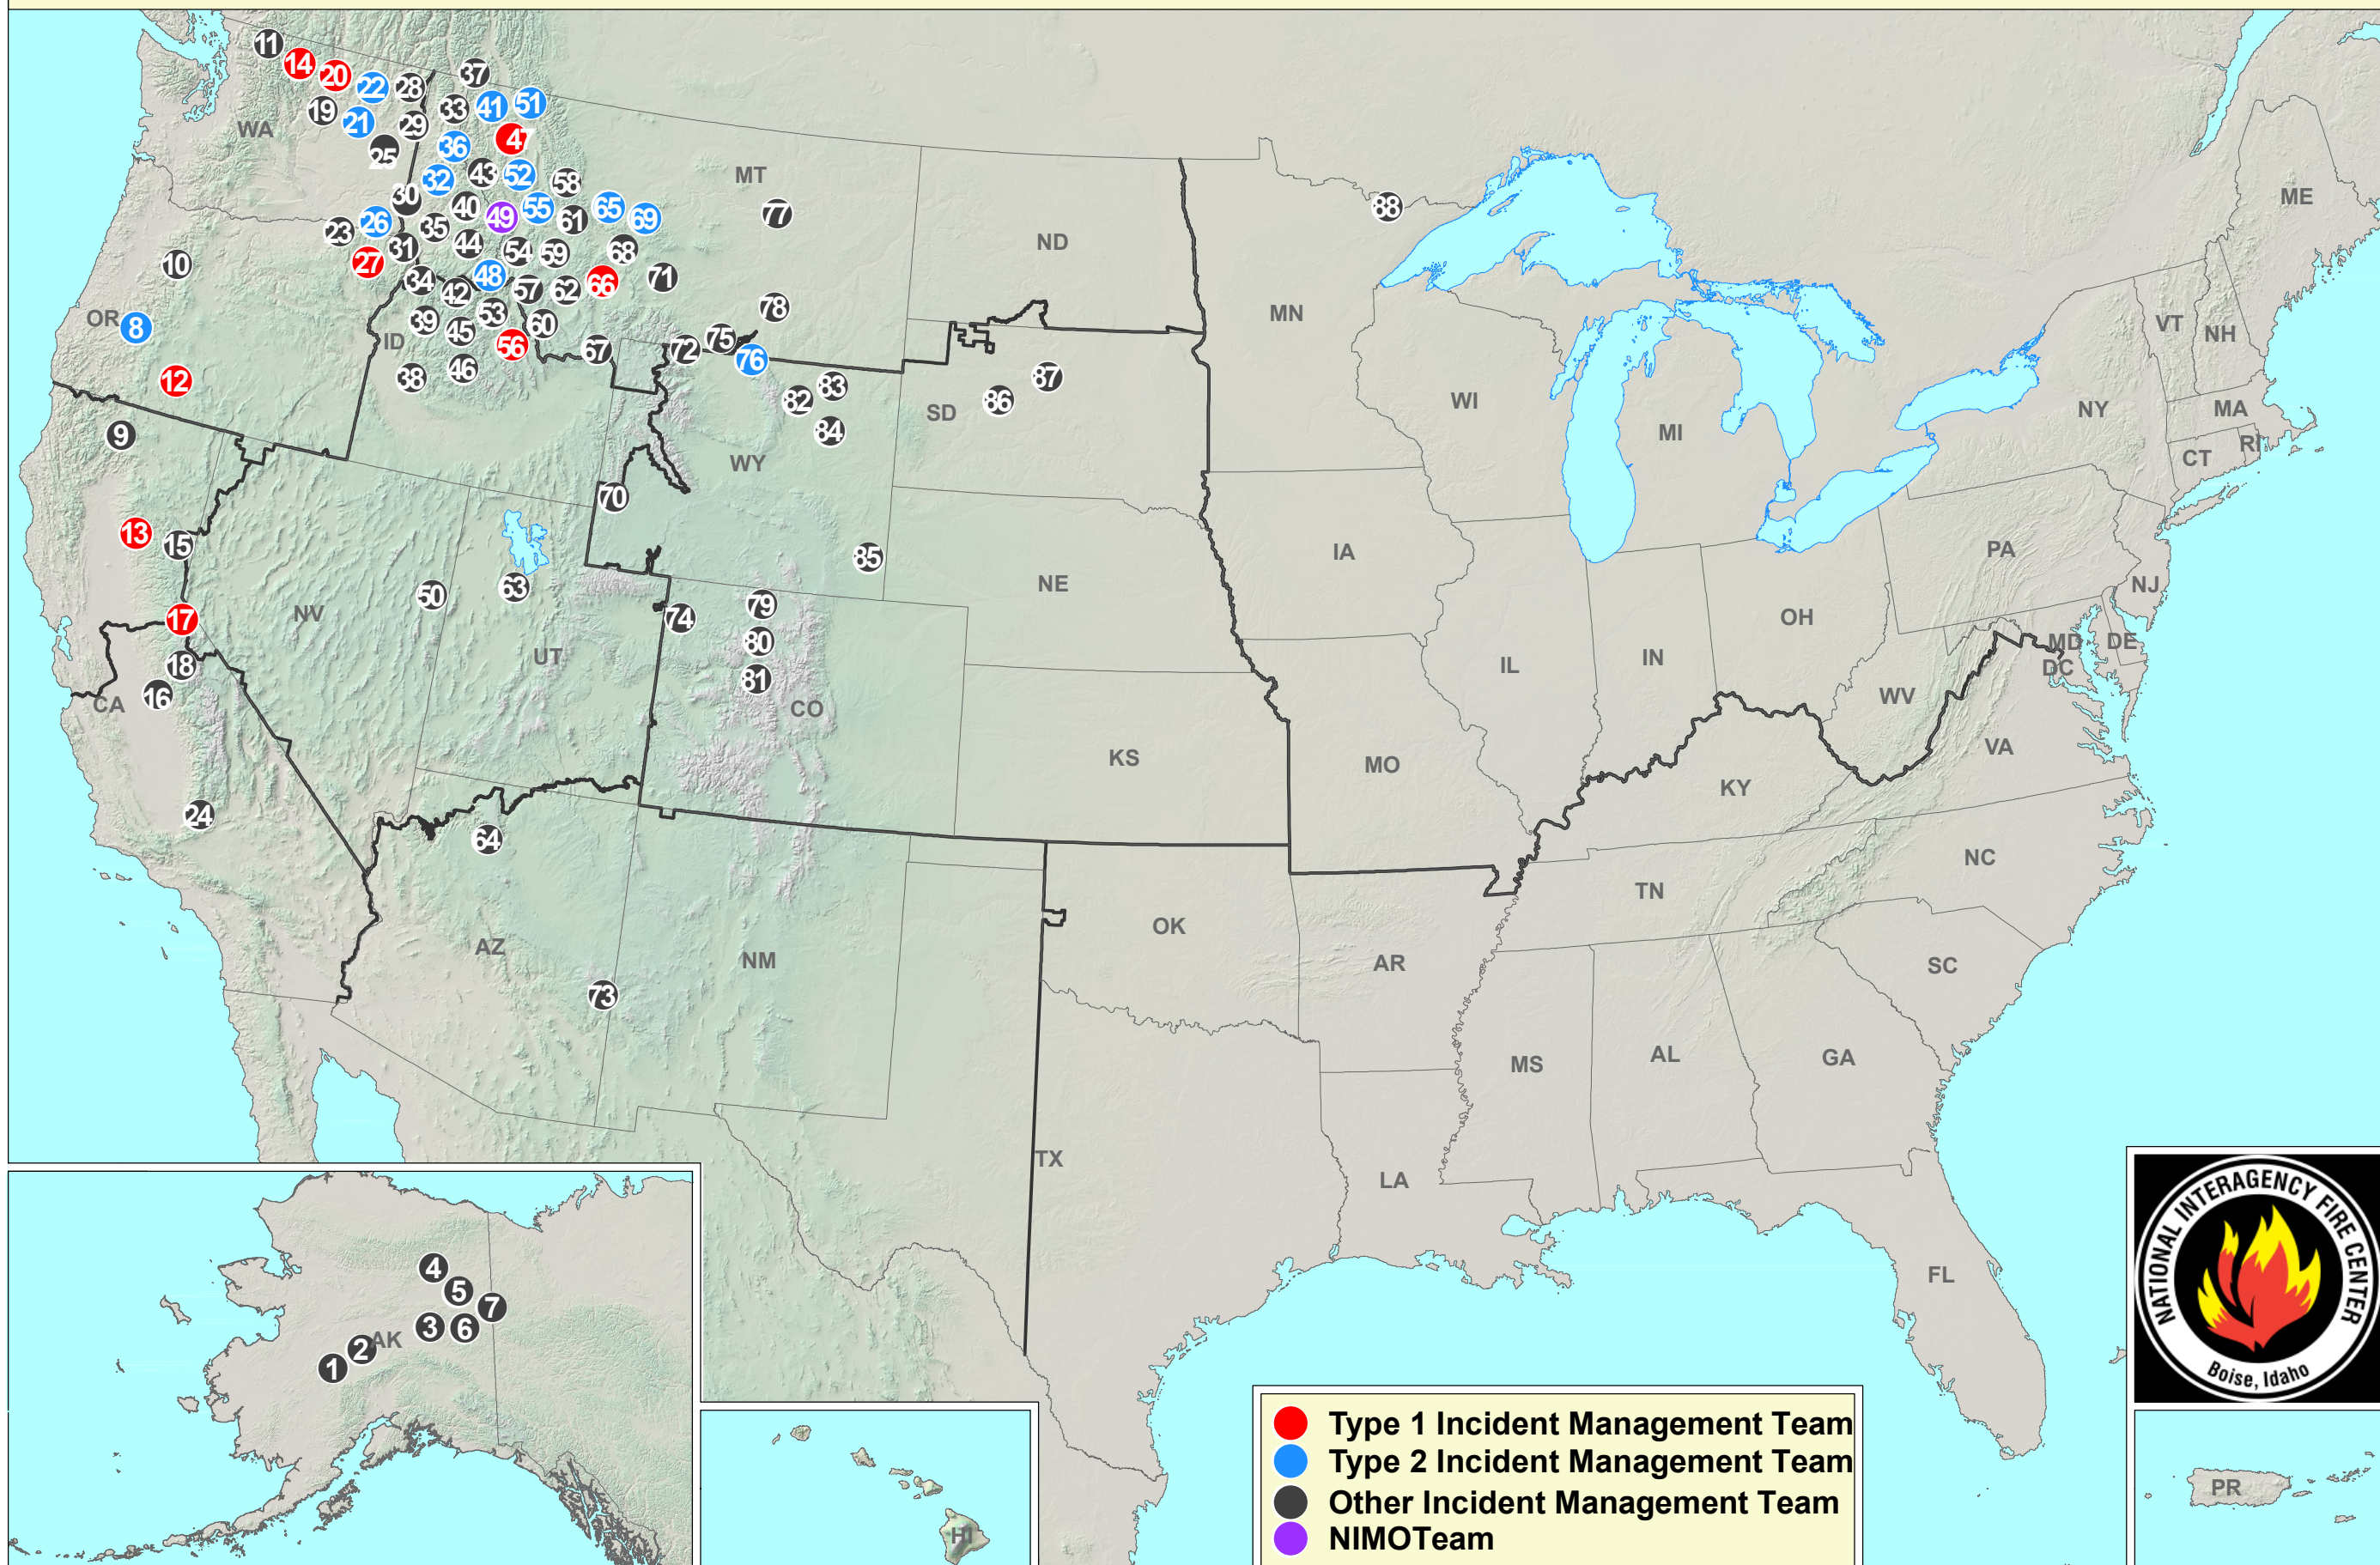

Current Large Incidents

August 01, 2021

- | | | | |
|-----------------------|--------------------------|--------------------------|----------------------|
| 1 SHELLMAN CREEK | 23 GREEN RIDGE | 45 VINEGAR | 67 GOOSE |
| 2 SISCHU | 24 PEAK | 46 TANGO | 68 WOODS CREEK - HLF |
| 3 MUNSON CREEK | 25 HAZARD HILL | 47 WEST LOLO COMPLEX | 69 DIVIDE COMPLEX |
| 4 DISCOVERY CREEK | 26 LICK CREEK | 48 DIXIE | 70 SHALE CREEK |
| 5 MARTEN CREEK | 27 ELBOW CREEK | 49 STORM THEATRE COMPLEX | 71 AMERICAN FORK |
| 6 CRESCENT CREEK | 28 SPRUCE CANYON | 50 CHIN | 72 ROBERTSON DRAW |
| 7 CULTAS CREEK | 29 NELSON CREEK | 51 HAY CREEK | 73 PARADISE PARK |
| 8 JACK | 30 LELAND COMPLEX | 52 STATELINE COMPLEX | 74 SKULL CREEK |
| 9 LAVA | 31 SNAKE RIVER COMPLEX | 53 MUD LICK | 75 CROOKED CREEK |
| 10 BRULER | 32 COUGAR ROCK COMPLEX | 54 ARMY MULE | 76 CRATER RIDGE |
| 11 DELANCY | 33 TRESTLE CREEK COMPLEX | 55 GRANITE PASS COMPLEX | 77 DEVILS CREEK |
| 12 BOOTLEG | 34 JUMBO | 56 IRON | 78 POVERTY FLATS |
| 13 DIXIE | 35 SNOW CREEK | 57 TRAIL CREEK | 79 MORGAN CREEK |
| 14 CEDAR CREEK | 36 CHARACTER COMPLEX | 58 DRY CABIN | 80 MUDDY SLIDE |
| 15 BECKWORTH COMPLEX | 37 SOUTH YAAK | 59 CHRISTENSEN | 81 SYLVAN |
| 16 COUNTY LINE | 38 DEER | 60 HAYNES | 82 DEER CREEK 2 |
| 17 TAMARACK | 39 RUSH CREEK | 61 GOAT | 83 BISON |
| 18 LUKENS | 40 SWANSON CREEK | 62 BLACK MOUNTAIN | 84 PUMP JACK |
| 19 CHUWEAH CREEK FIRE | 41 BURNT PEAK | 63 MORGAN CANYON | 85 313 |
| 20 CUB CREEK 2 | 42 CLUB | 64 OCONNELL | 86 TACO |
| 21 SHERWOOD | 43 LARKINS COMPLEX | 65 HARRIS MTN | 87 FUZZY |
| 22 SUMMIT TRAIL | 44 LYNX | 66 ALDER CREEK | 88 FORTOWN LAKE |