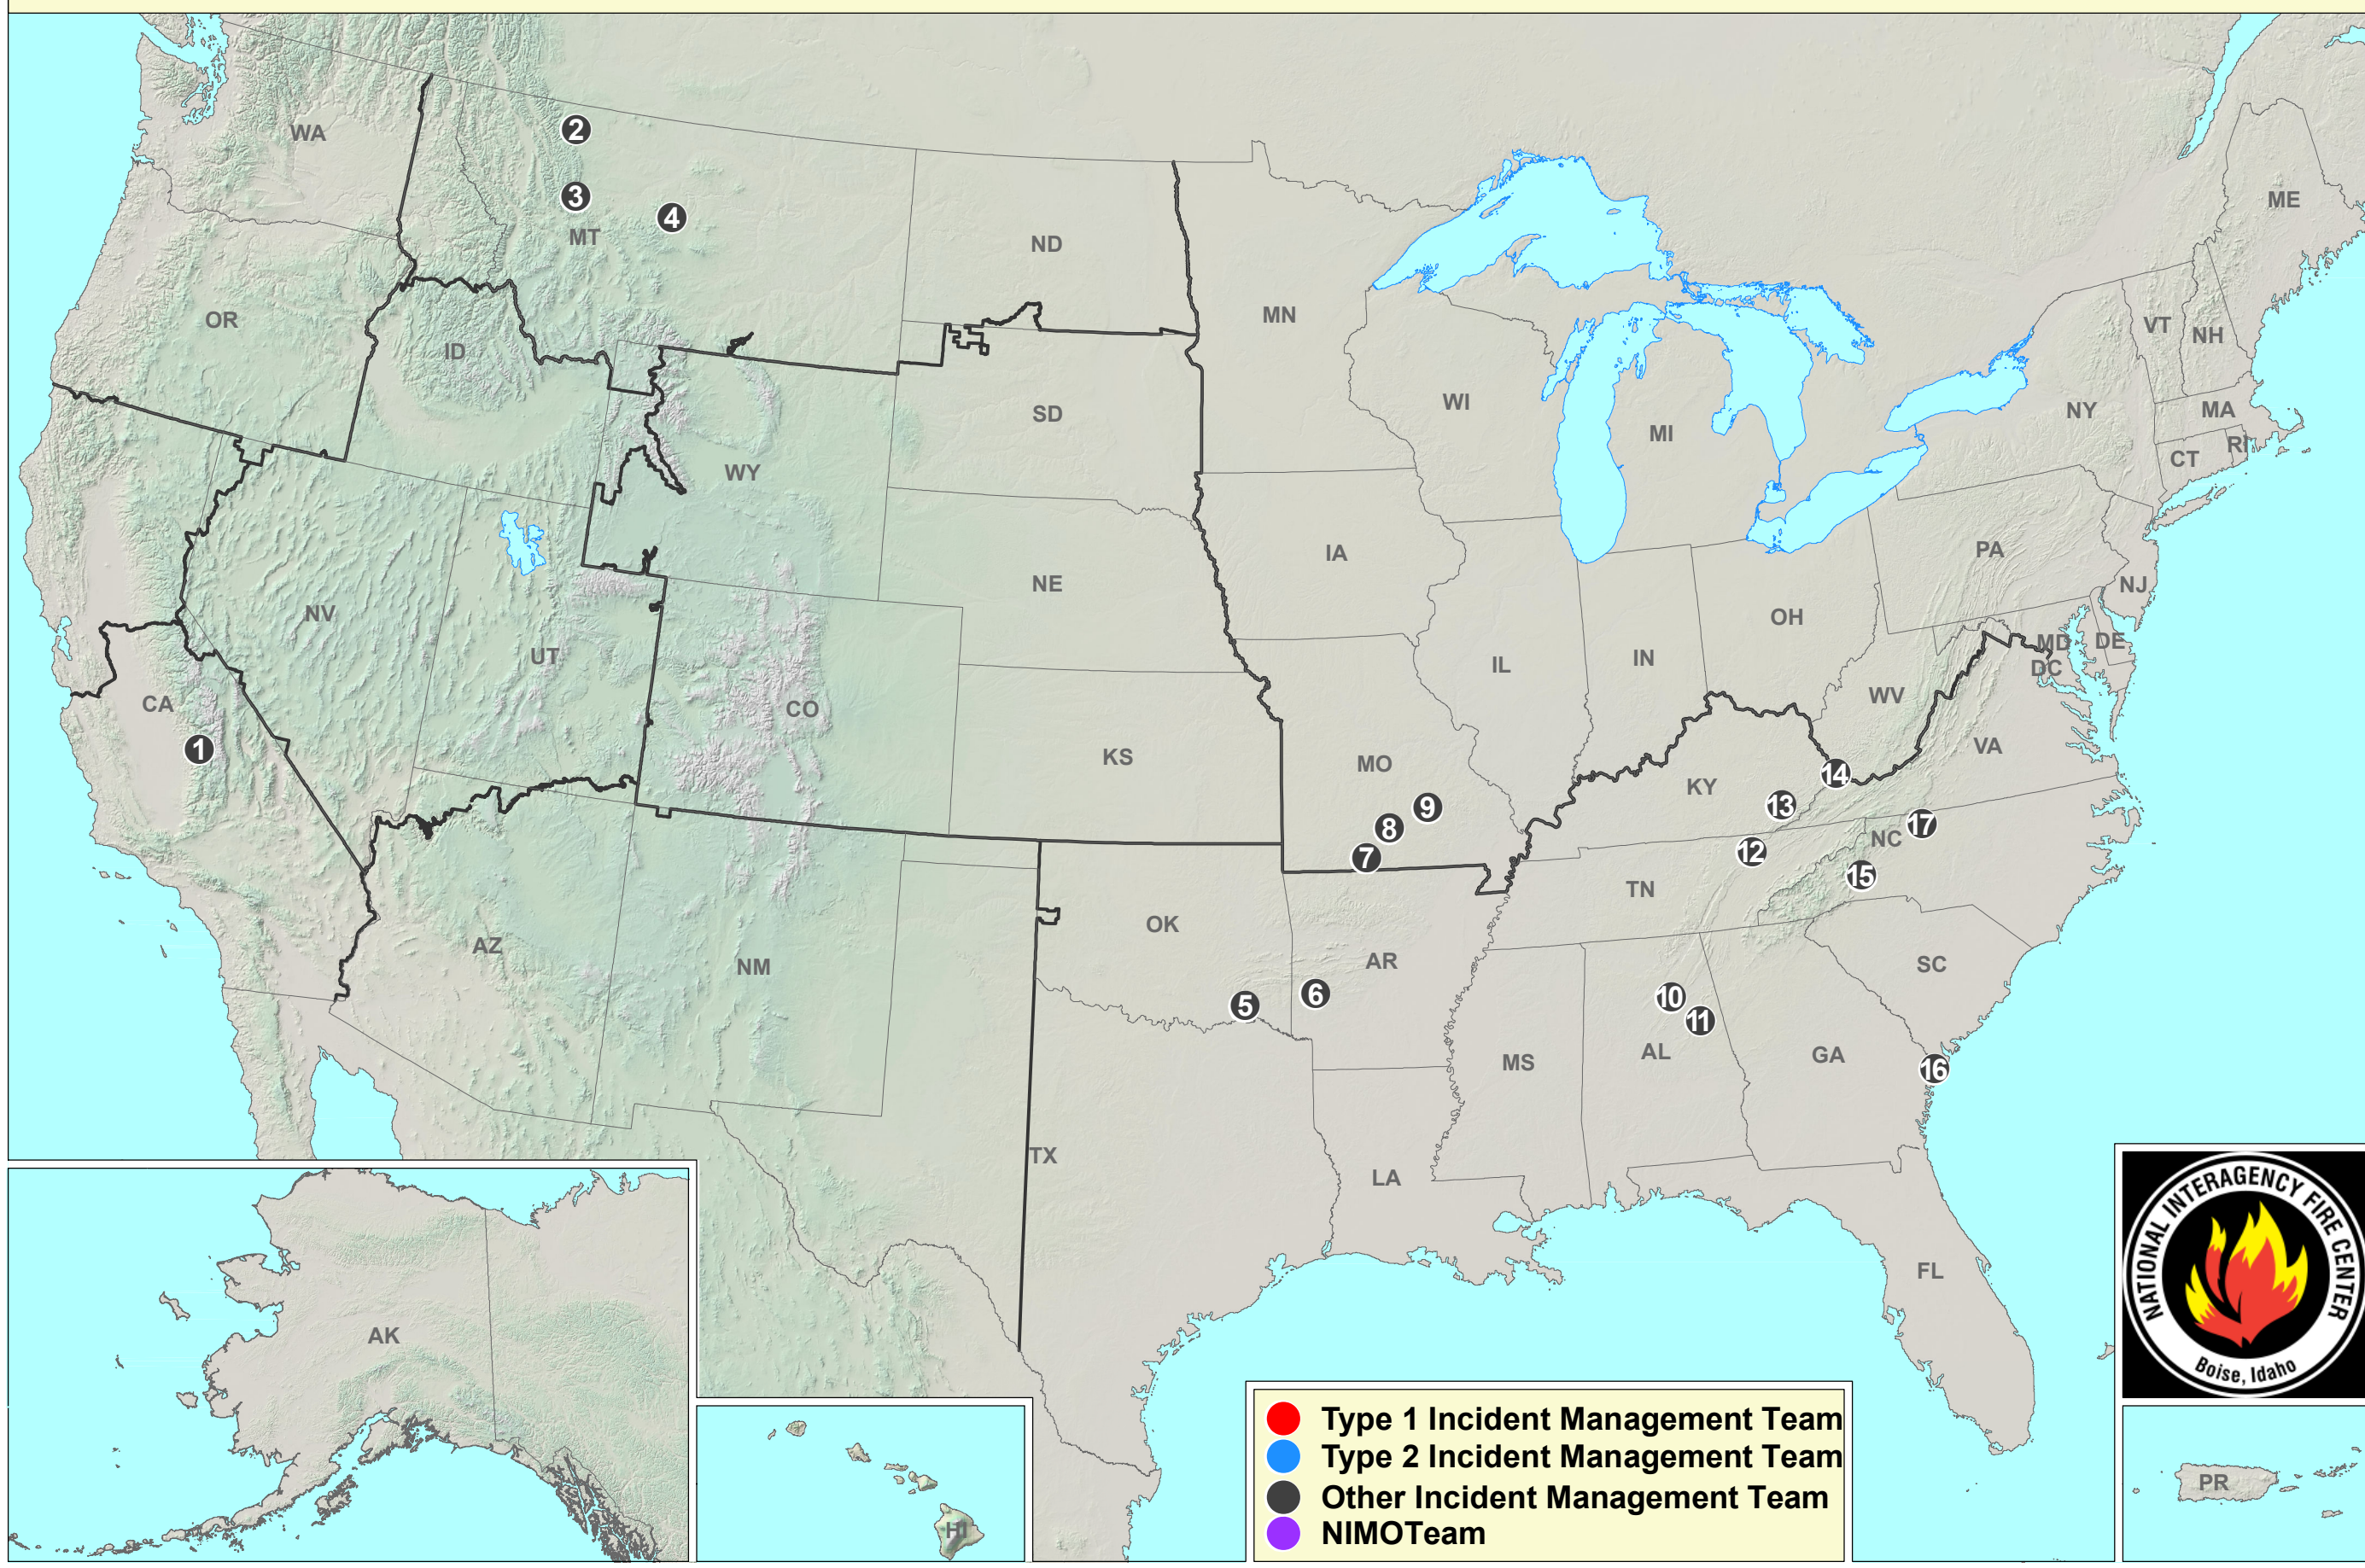

# Current Large Incidents

## December 05, 2021

- |                          |                 |                       |                   |
|--------------------------|-----------------|-----------------------|-------------------|
| ① KNP COMPLEX            | ⑥ FODDERSTACK   | ⑪ TL FALL BRANCH      | ⑬ BEAUTY MOUNTAIN |
| ② DUMP ROAD              | ⑦ MO-MTF-000487 | ⑫ MOUNTAIN ROAD       | ⑭ GRINDSTONE      |
| ③ CROWN MOUNTAIN         | ⑧ OTTER         | ⑬ CAT HOLLOW          |                   |
| ④ WEST WIND              | ⑨ 22            | ⑭ BIG CREEK MOUNTAIN  |                   |
| ⑤ BIRDSONG CROSSING FIRE | ⑩ TL DUCK NEST  | ⑮ HUNTSVILLE MOUNTAIN |                   |