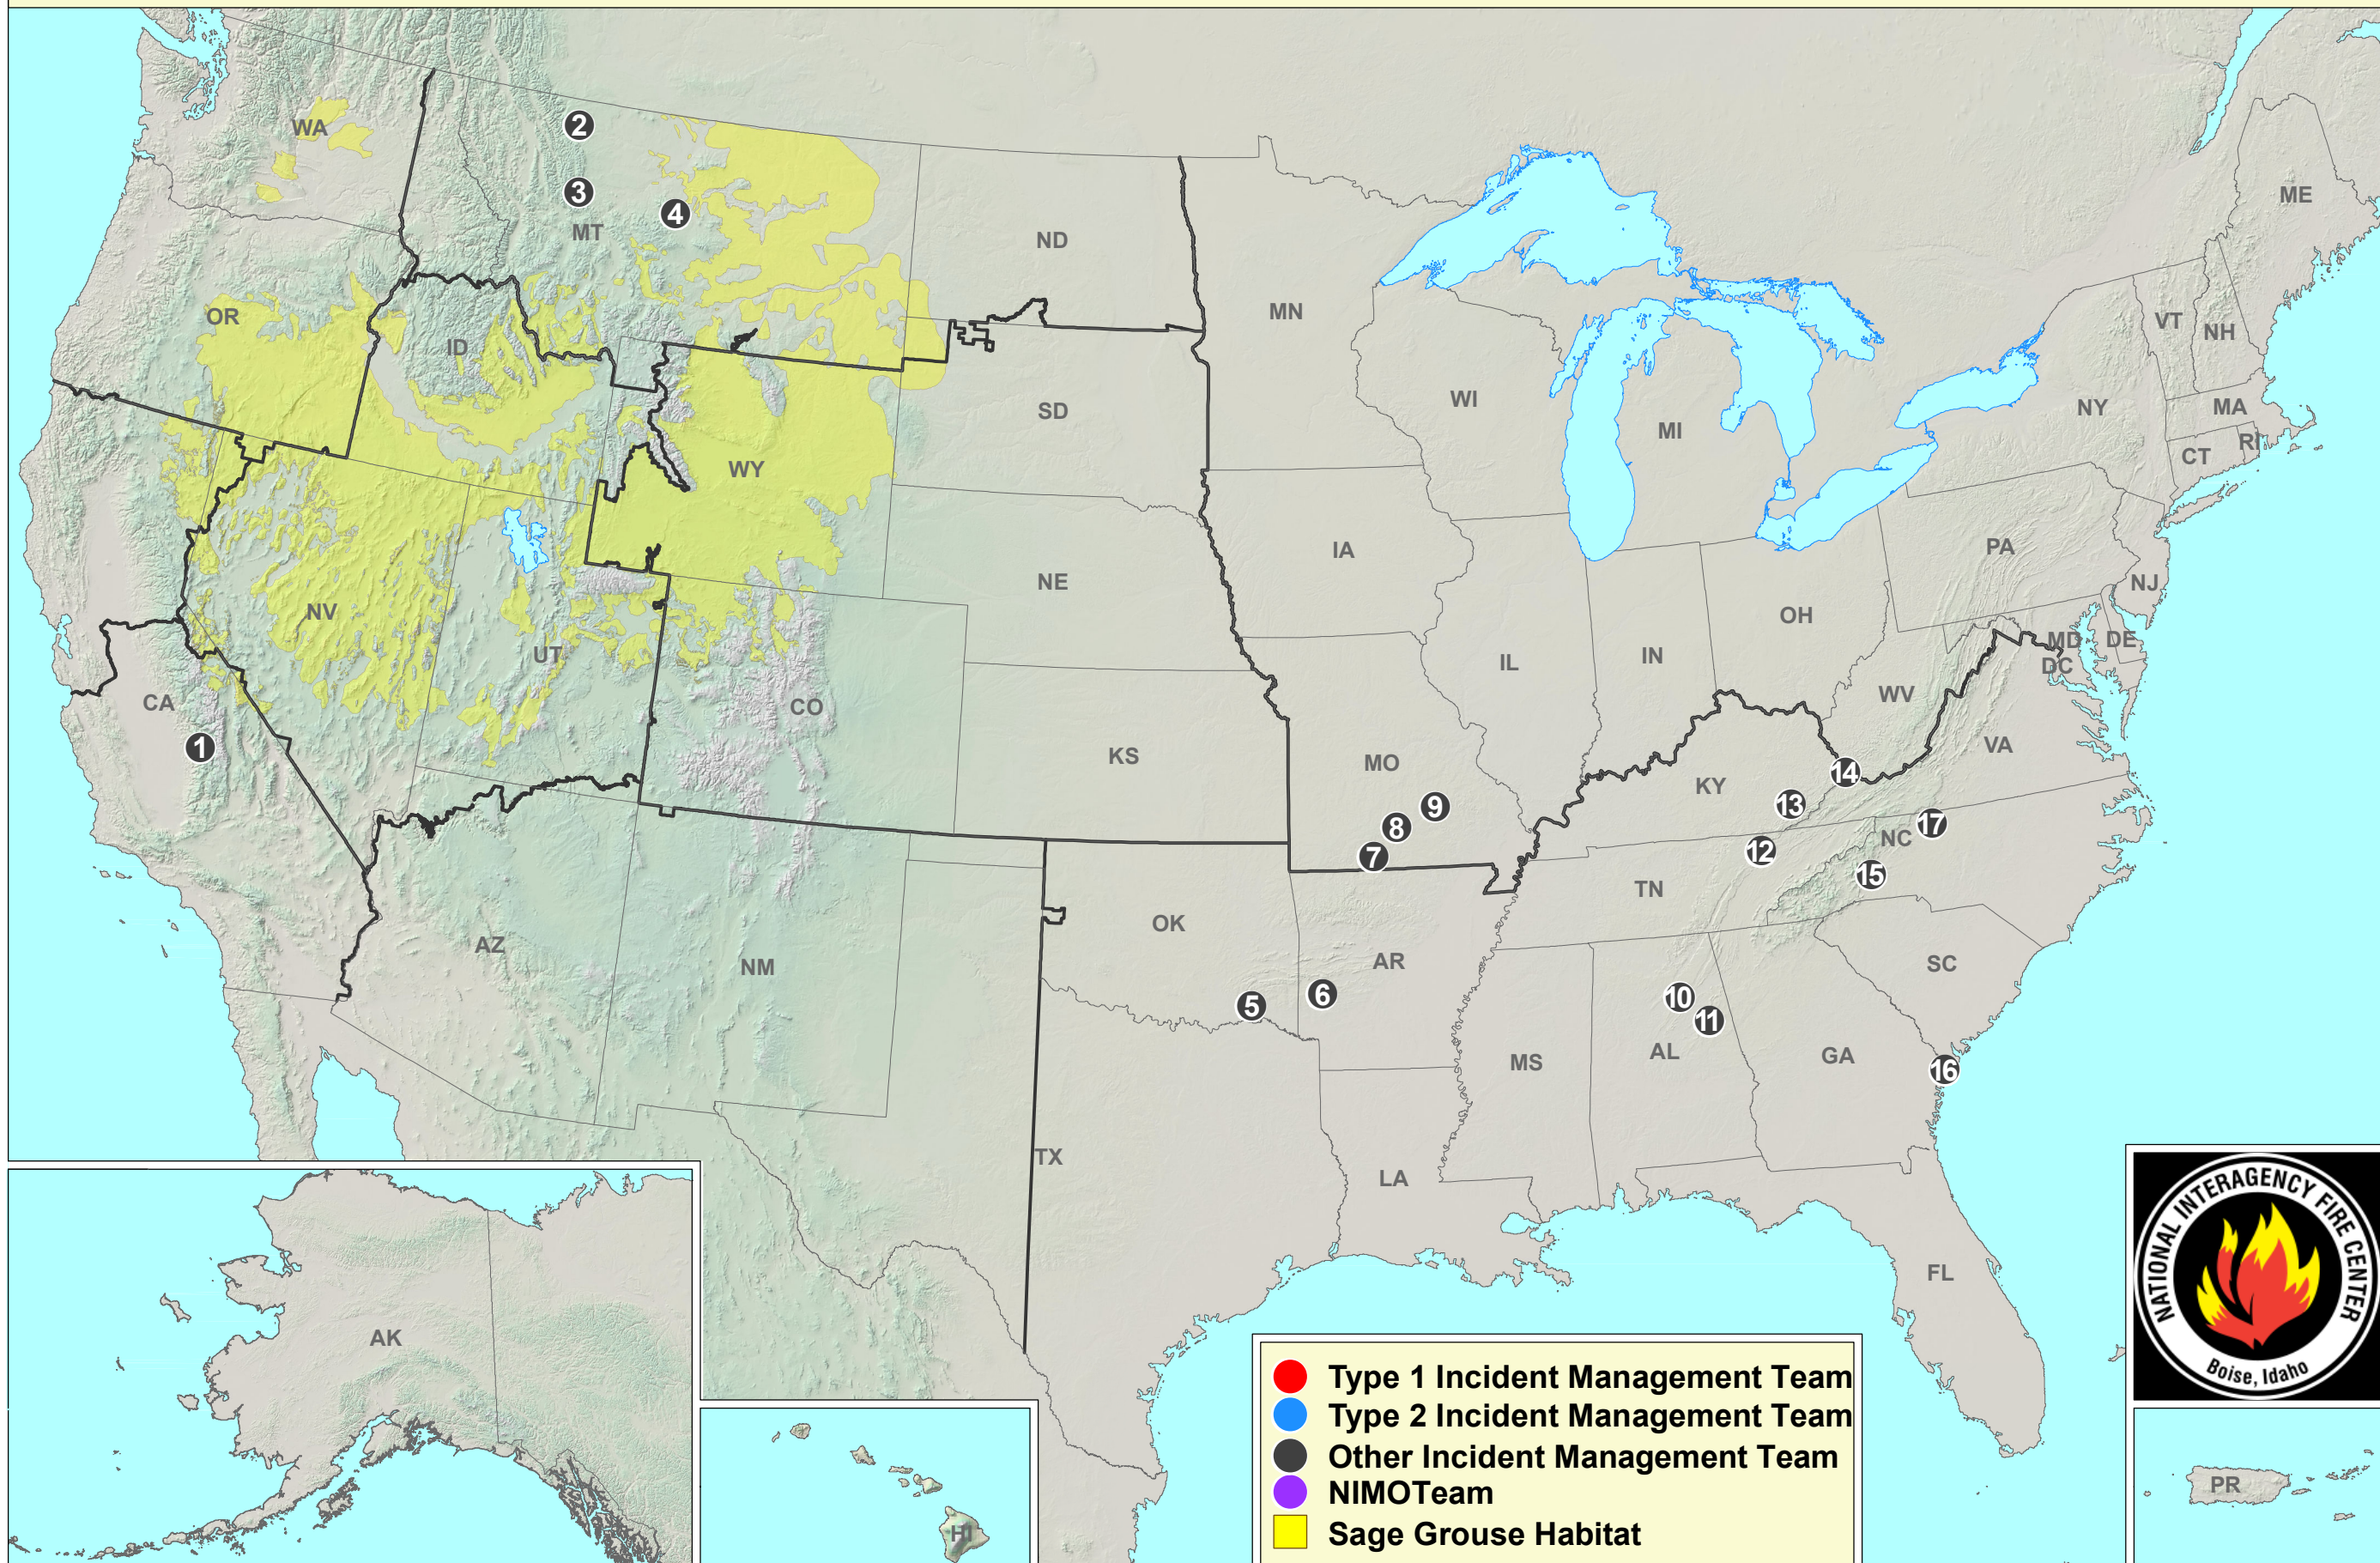

Current Large Incidents

December 08, 2021

- | | | | |
|---------------------------------|------------------------|-------------------------------|---------------------------|
| 1 KNP COMPLEX | 6 FODDERSTACK | 11 TL FALL BRANCH | 16 BEAUTY MOUNTAIN |
| 2 DUMP ROAD | 7 MO-MTF-000487 | 12 MOUNTAIN ROAD | 17 GRINDSTONE |
| 3 CROWN MOUNTAIN | 8 OTTER | 13 CAT HOLLOW | |
| 4 WEST WIND | 9 22 | 14 BIG CREEK MOUNTAIN | |
| 5 BIRDSONG CROSSING FIRE | 10 TL DUCK NEST | 15 HUNTSVILLE MOUNTAIN | |