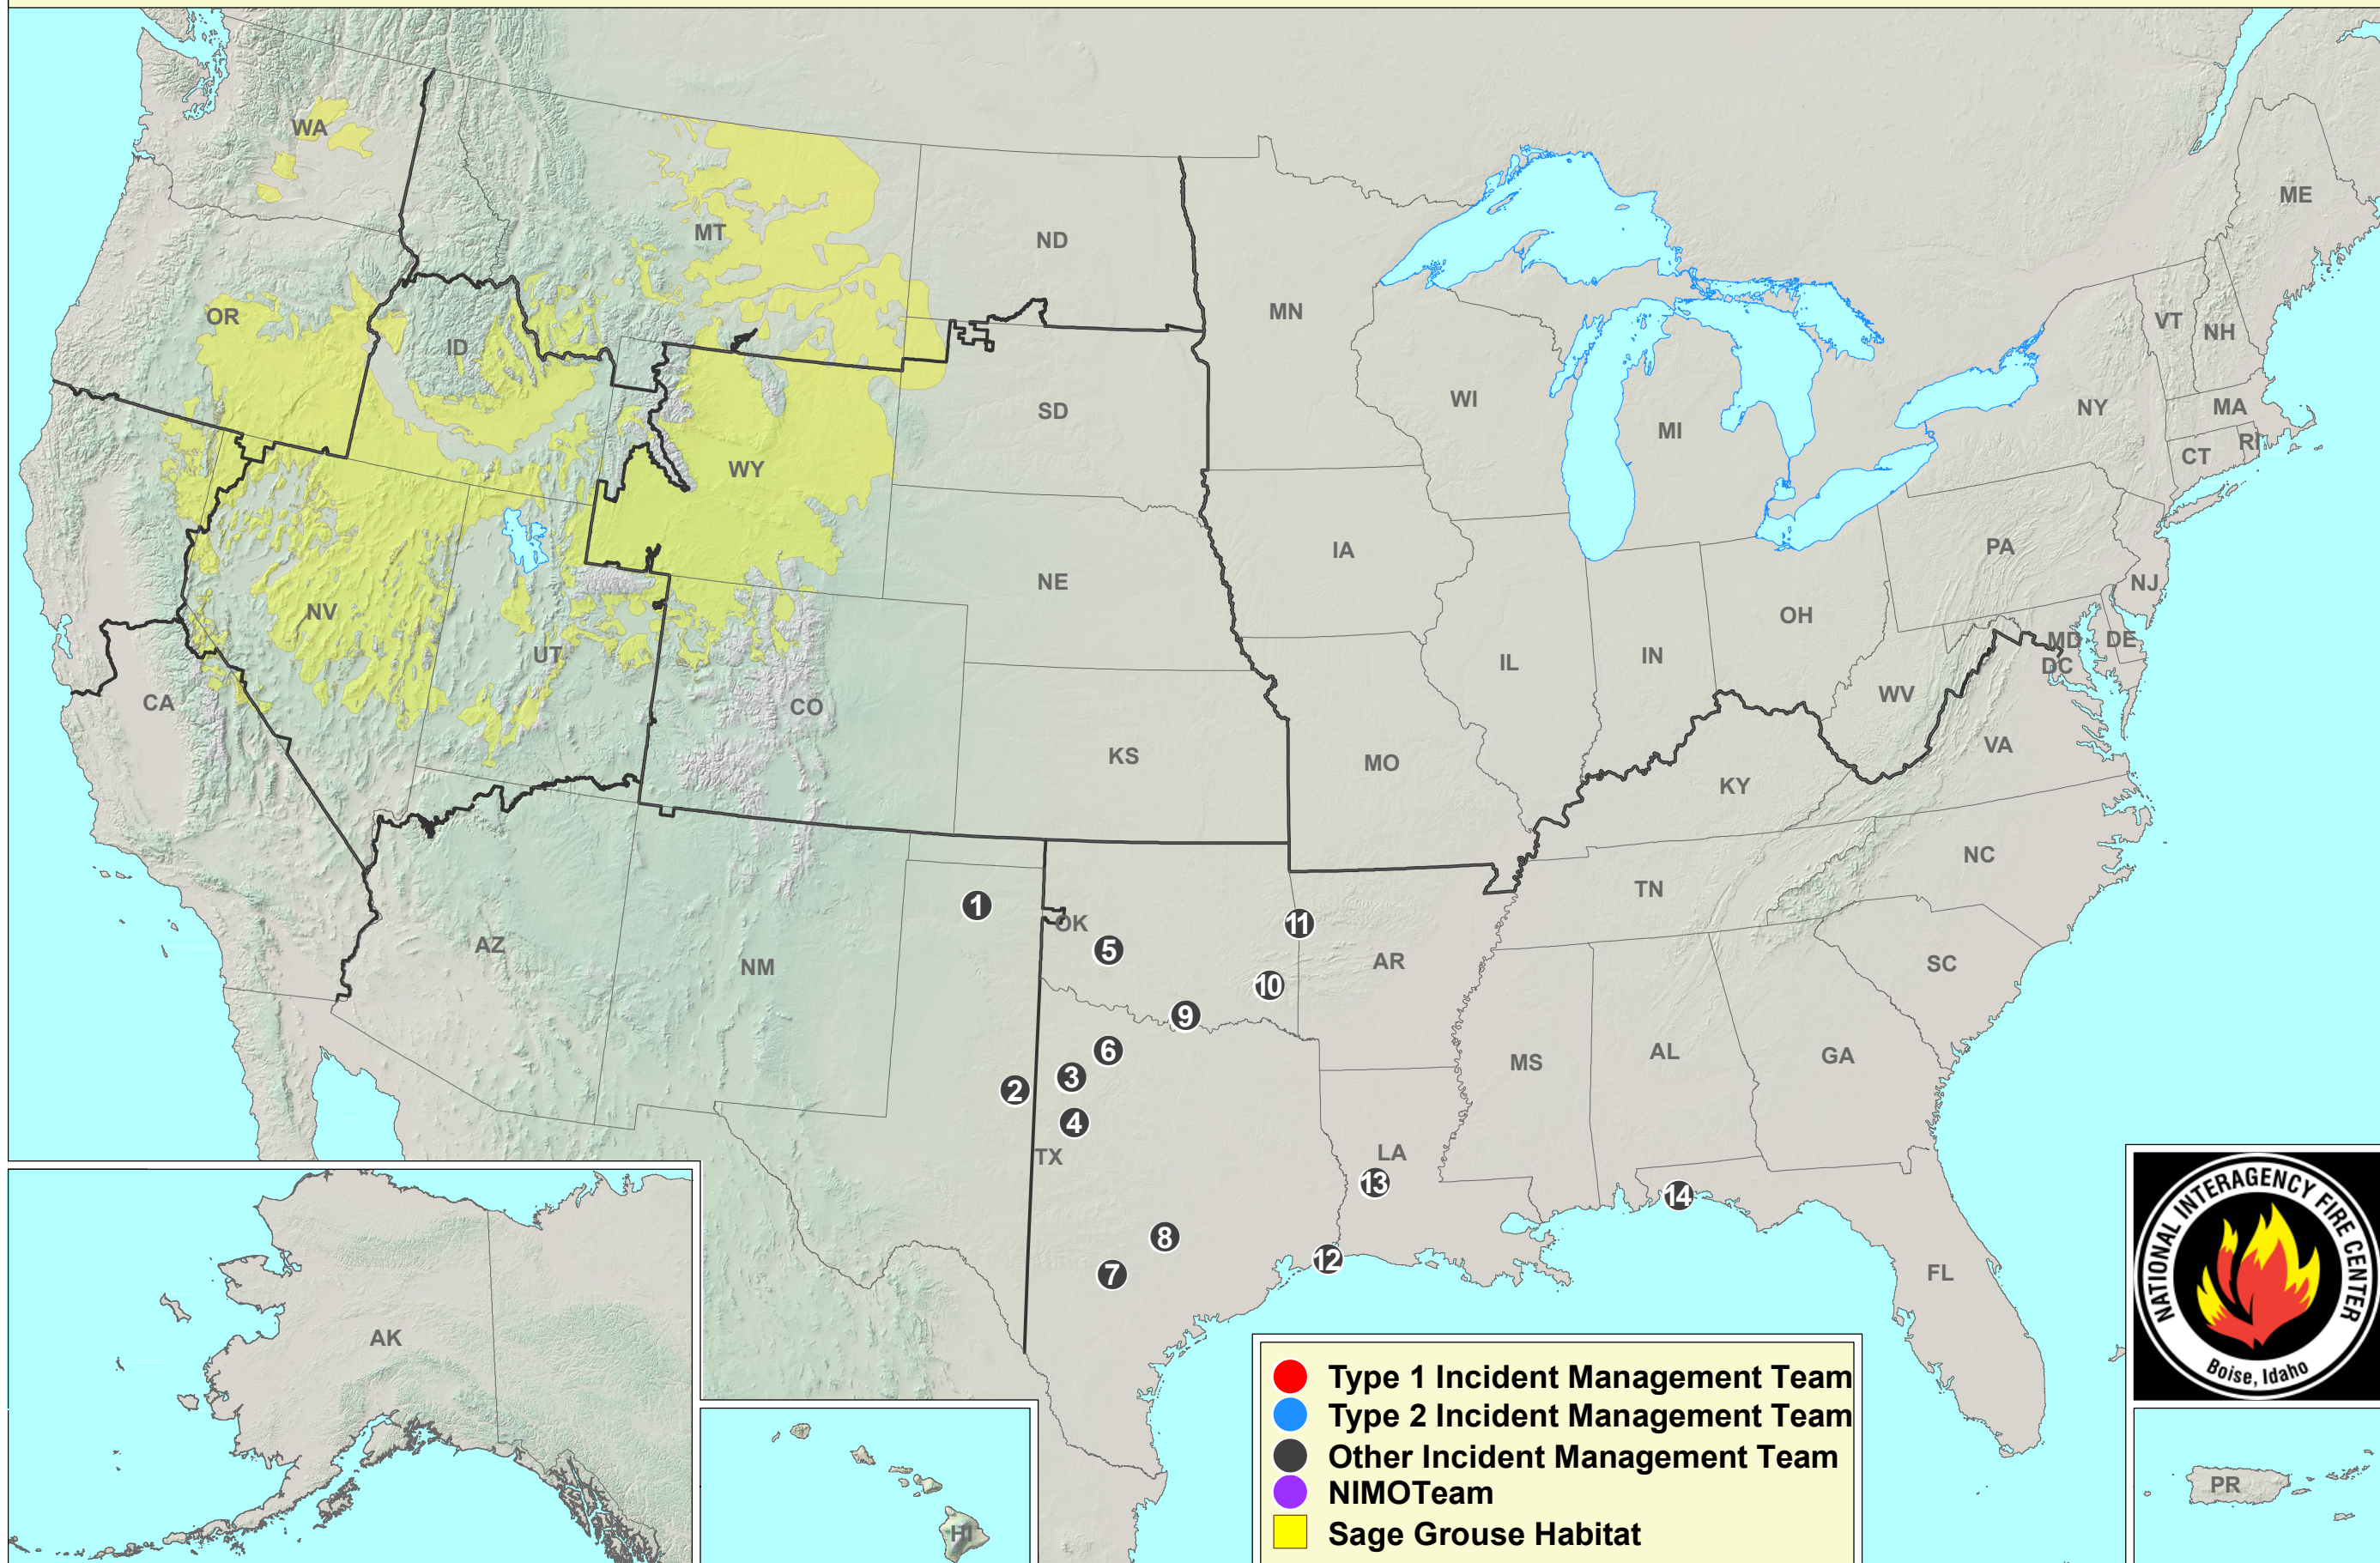

Current Large Incidents

January 22, 2022

1 CARBON CAMP
2 PLUM BLUFF
3 MILL CREEK
4 MARIAH RIDGE

5 RUNAWAY
6 MARTIN
7 GREEN ROAD
8 ROLLING PINES

9 KINGSTON
10 CAMPGROUND FIRE
11 CEDAR SLASH
12 TEXAS POINT WEST