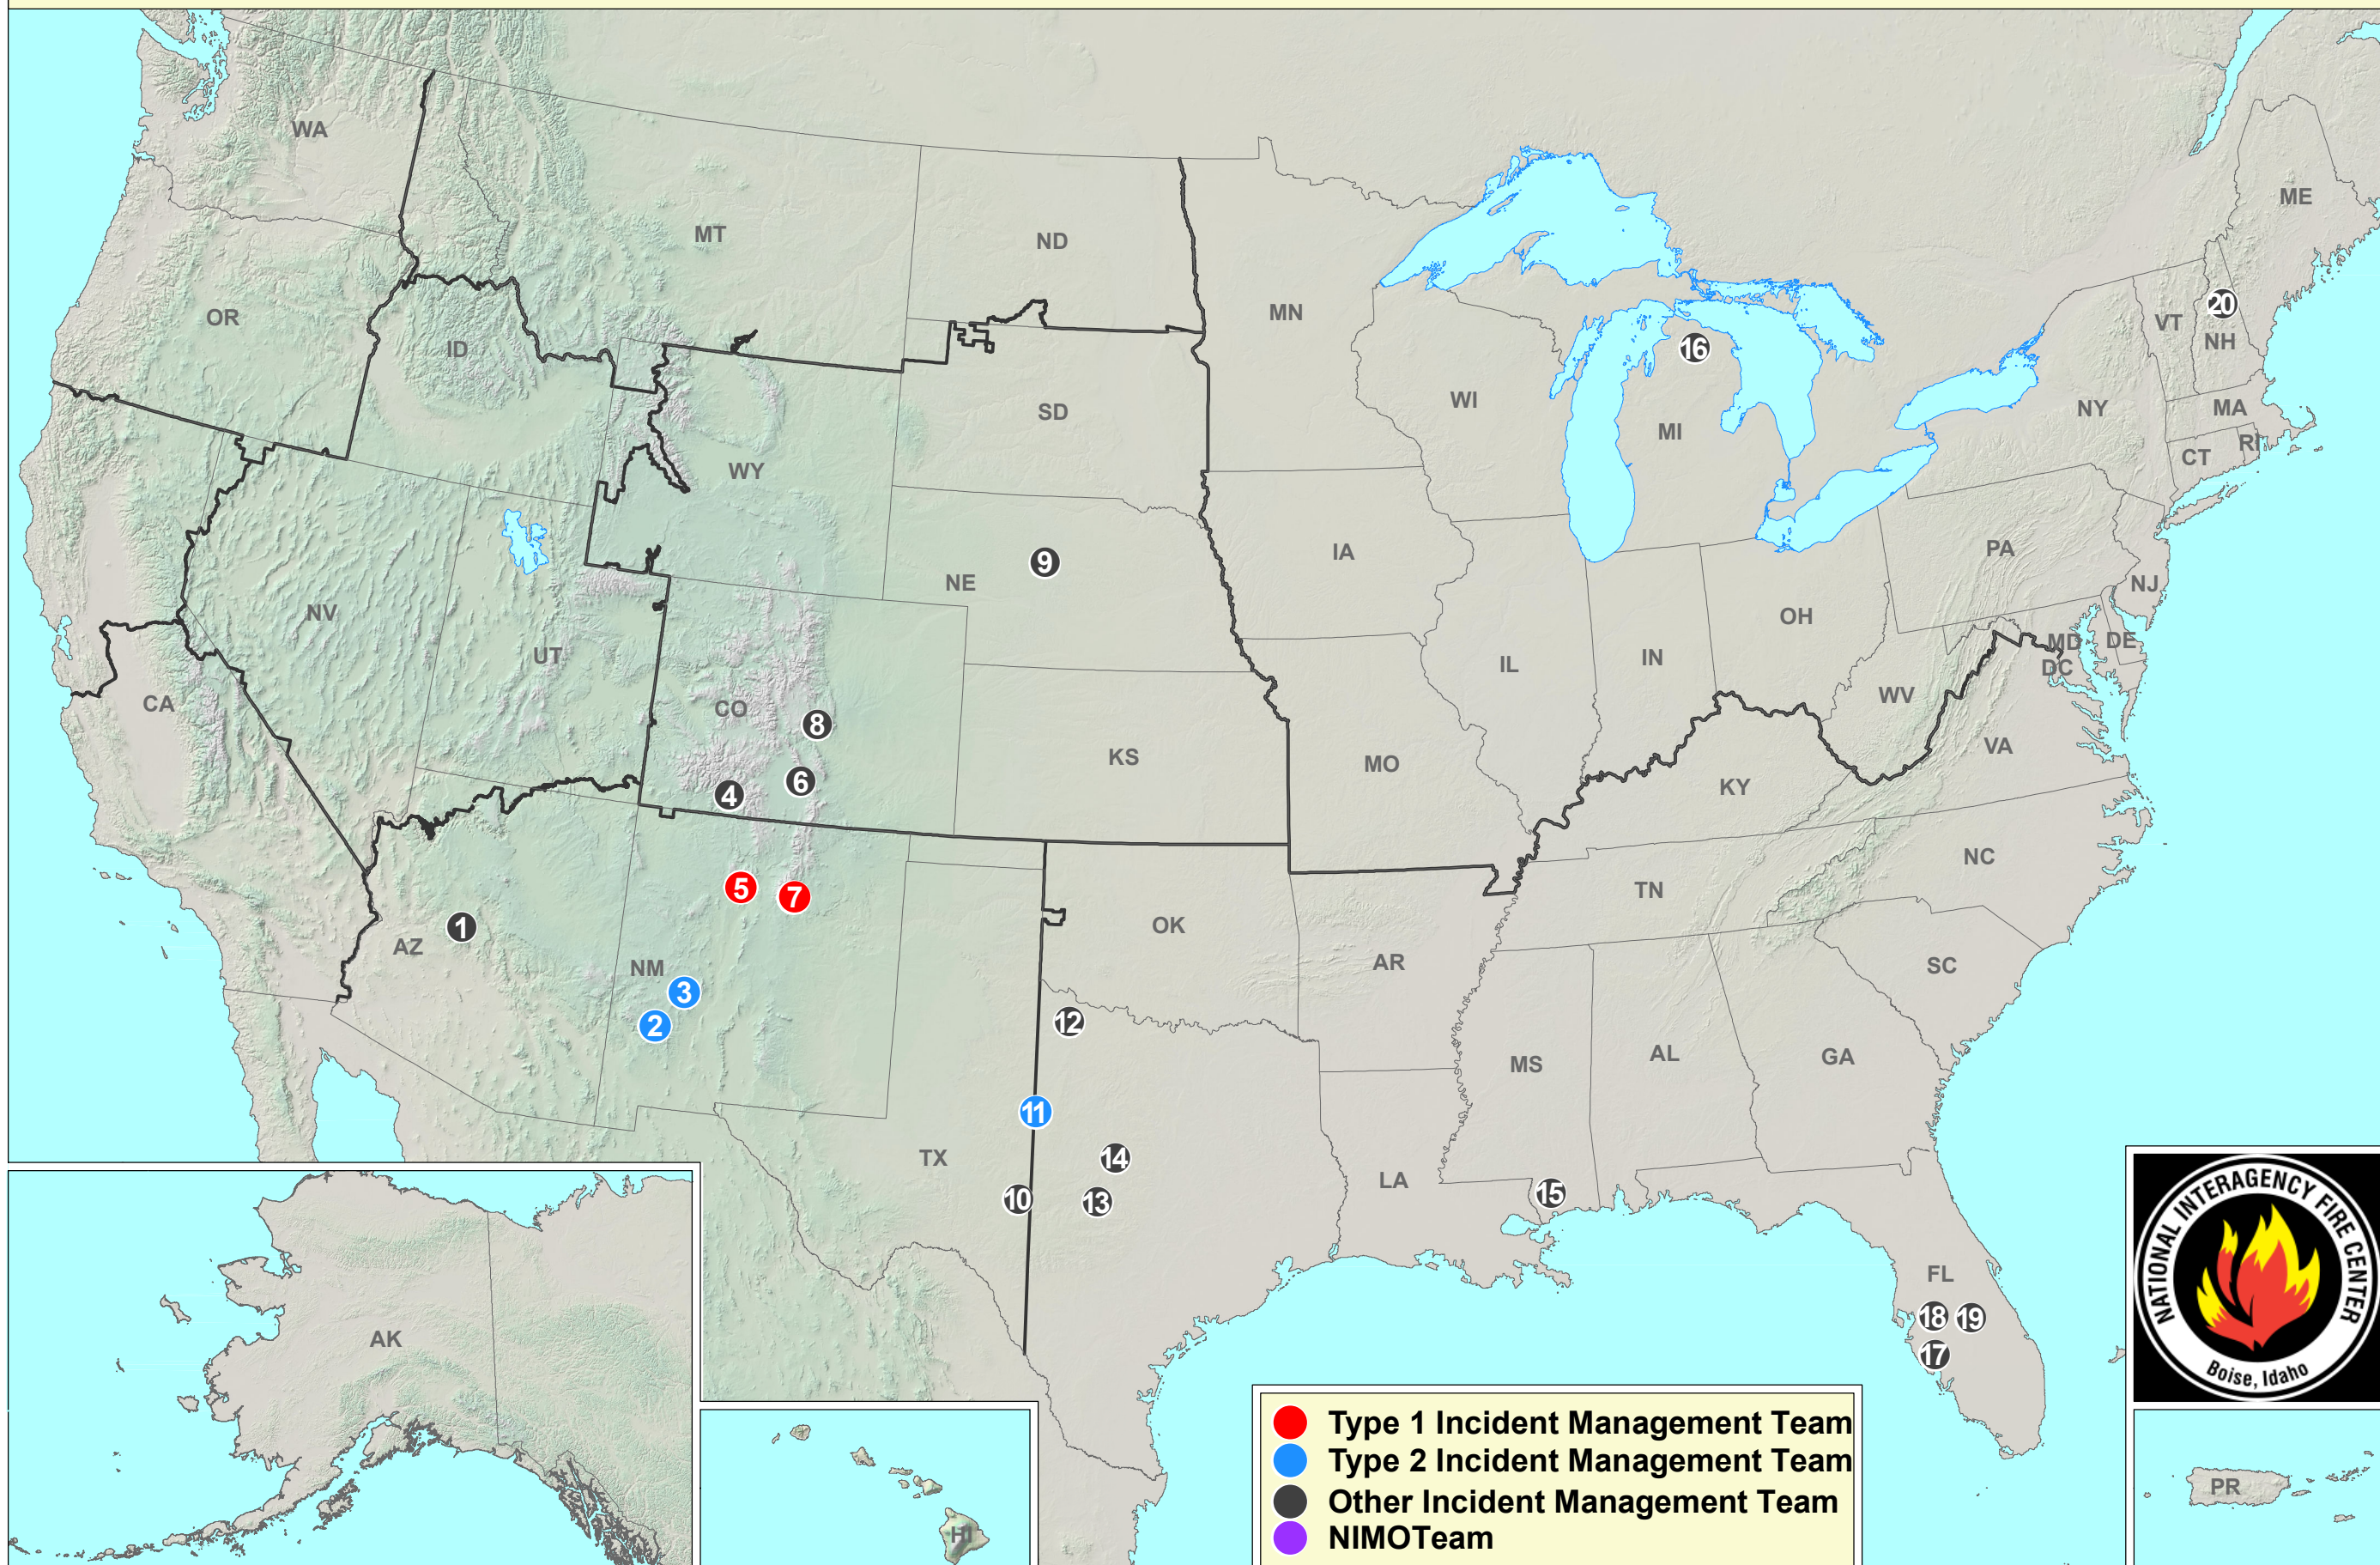

Current Large Incidents

May 19, 2022

- 1 CROOKS
- 2 BLACK
- 3 BEAR TRAP
- 4 PLUMTAW
- 5 CERRO PELADO

- 6 MEDANO
- 7 HERMITS PEAK
- 8 HIGH PARK
- 9 201 EAST
- 10 POPE 2

- 11 MESQUITE HEAT
- 12 COCONUT
- 13 SANDSTONE MOUNTAIN
- 14 DRY BRANCH
- 15 PEARL RIVER COUNTY SILVER RUN

- 16 BLUE LAKES
- 17 4 CORNERS (53)
- 18 NEW WALES (53)
- 19 FULL MOON
- 20 BEMIS