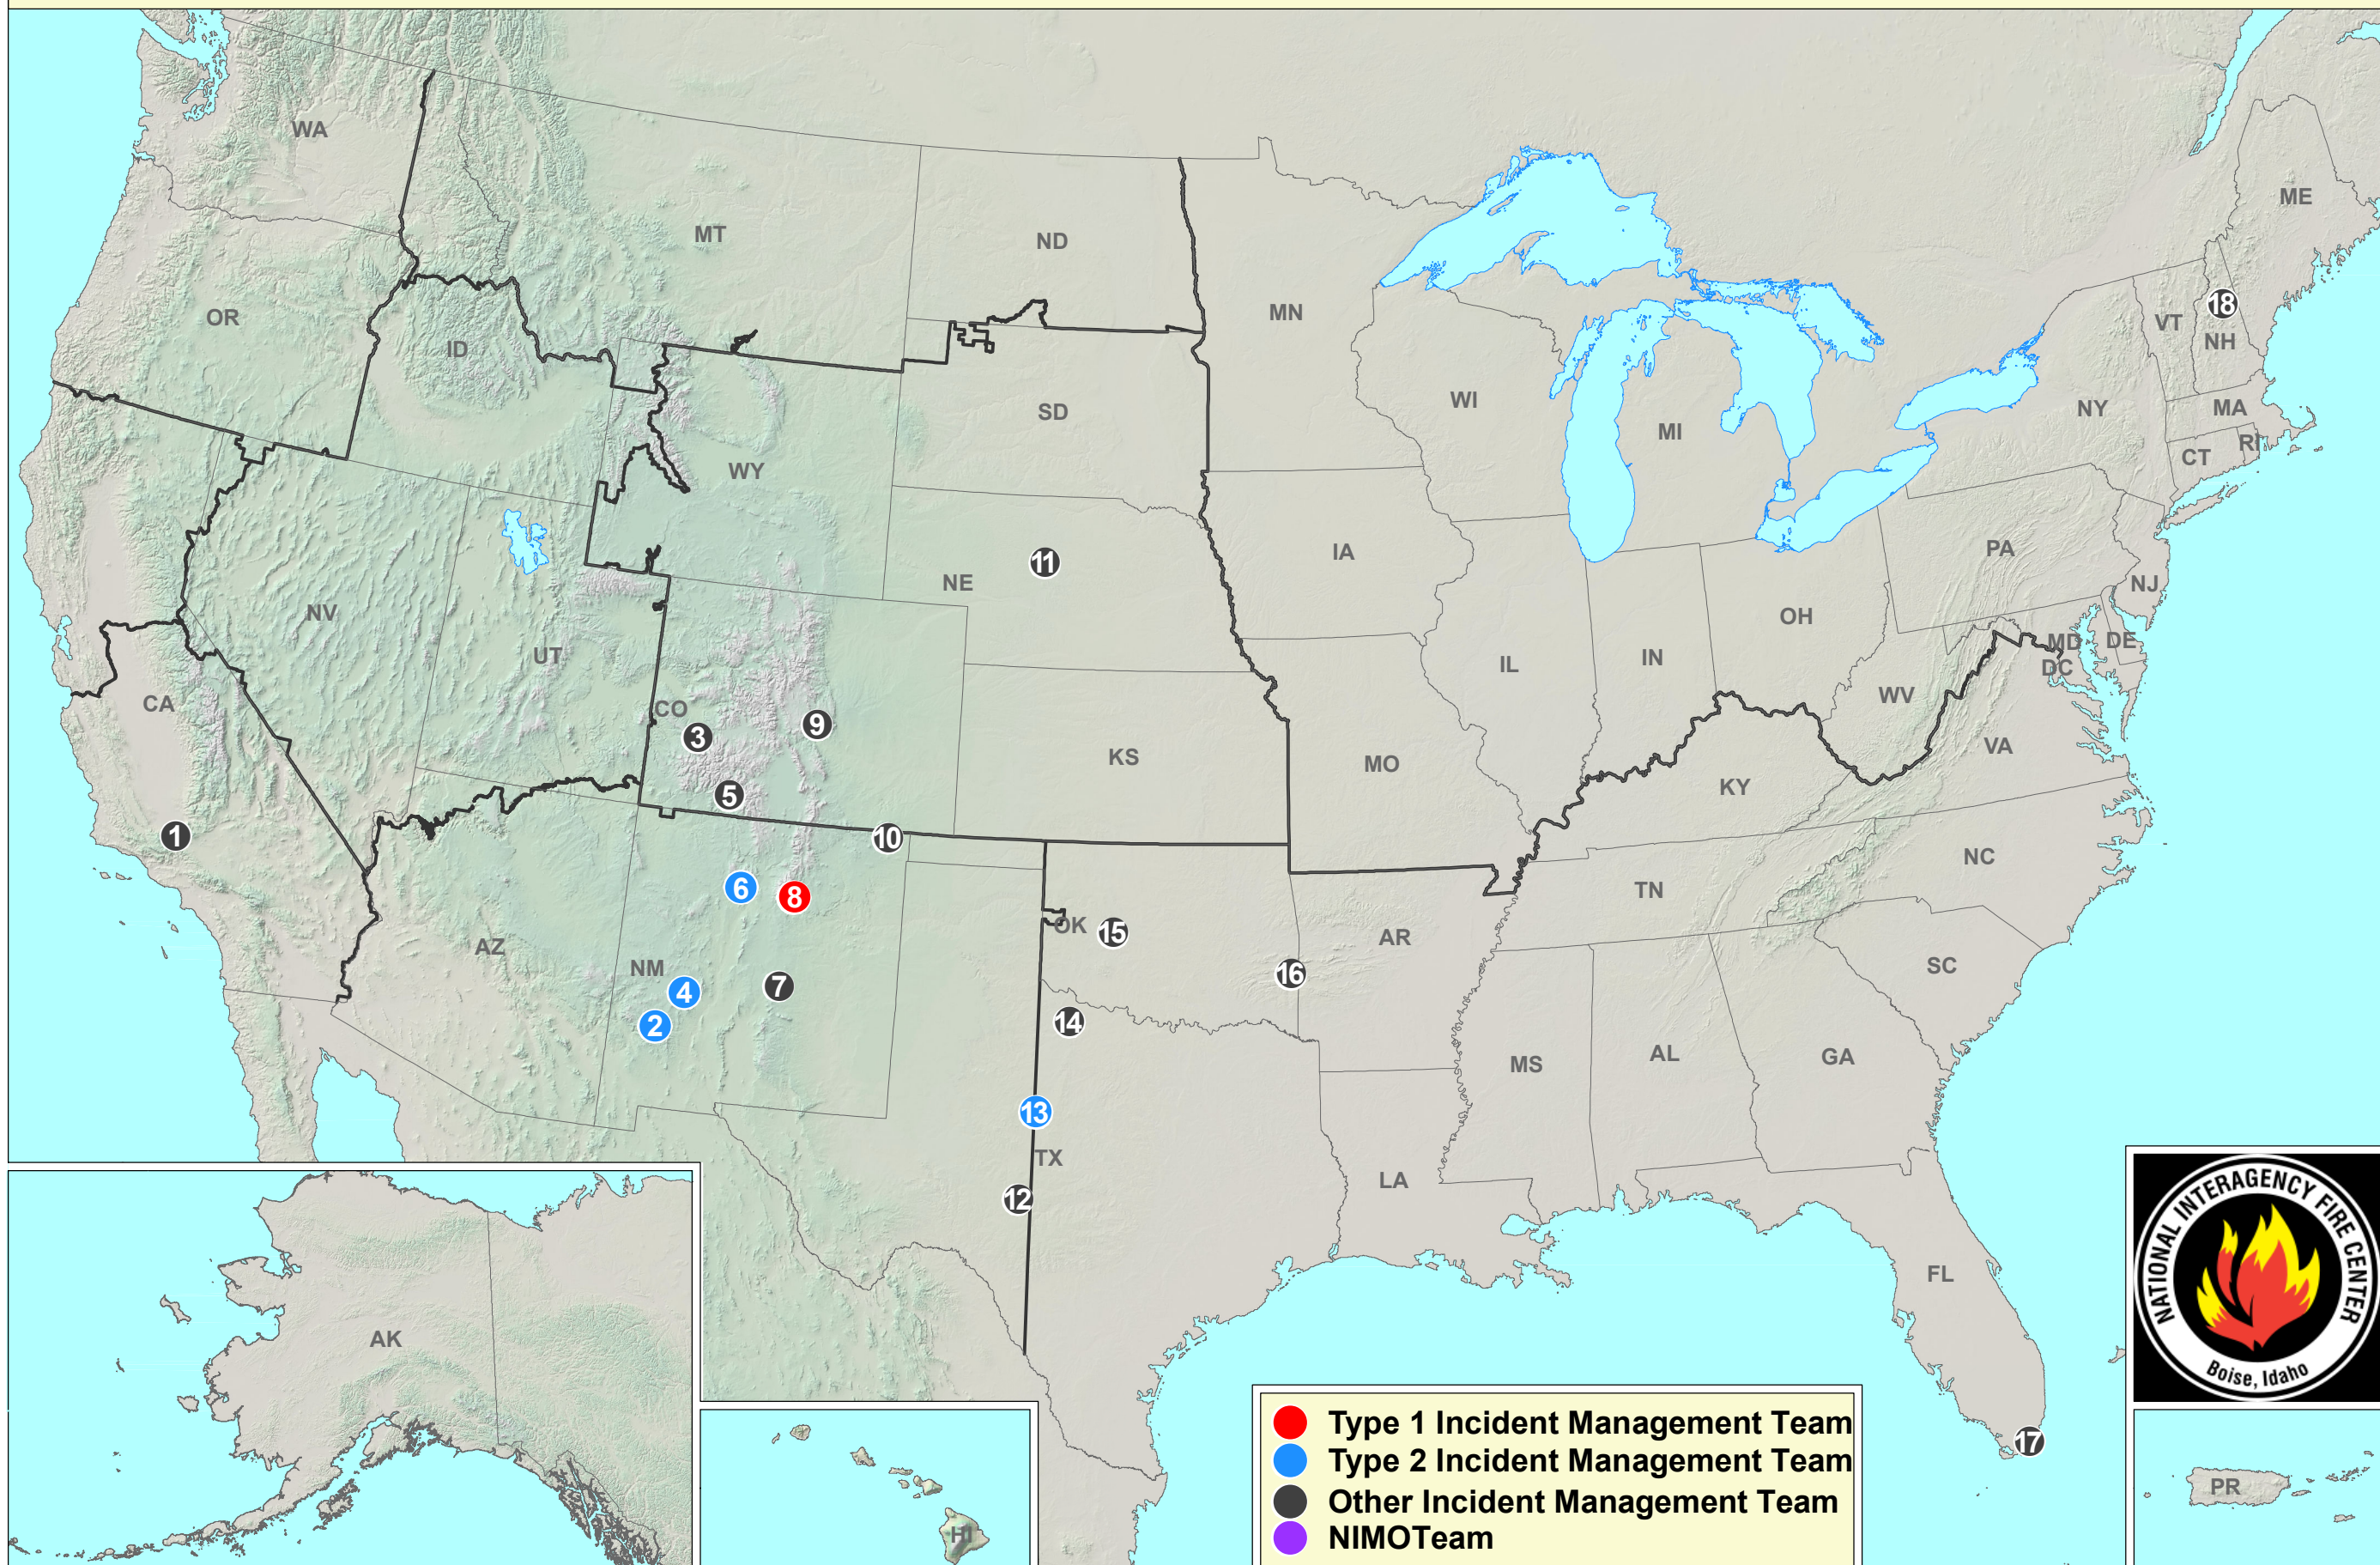

Current Large Incidents

May 22, 2022

1 EDMONSTON
2 BLACK
3 SIMMS
4 BEAR TRAP
5 PLUMTAW

6 CERRO PELADO
7 BIGGS
8 HERMITS PEAK
9 HIGH PARK
10 BURCHARD 519

11 201 EAST
12 POPE 2
13 MESQUITE HEAT
14 COCONUT
15 HOG FARM FIRE

16 RAILROAD RIDGE
17 TRIANGLE (13)
18 BEMIS